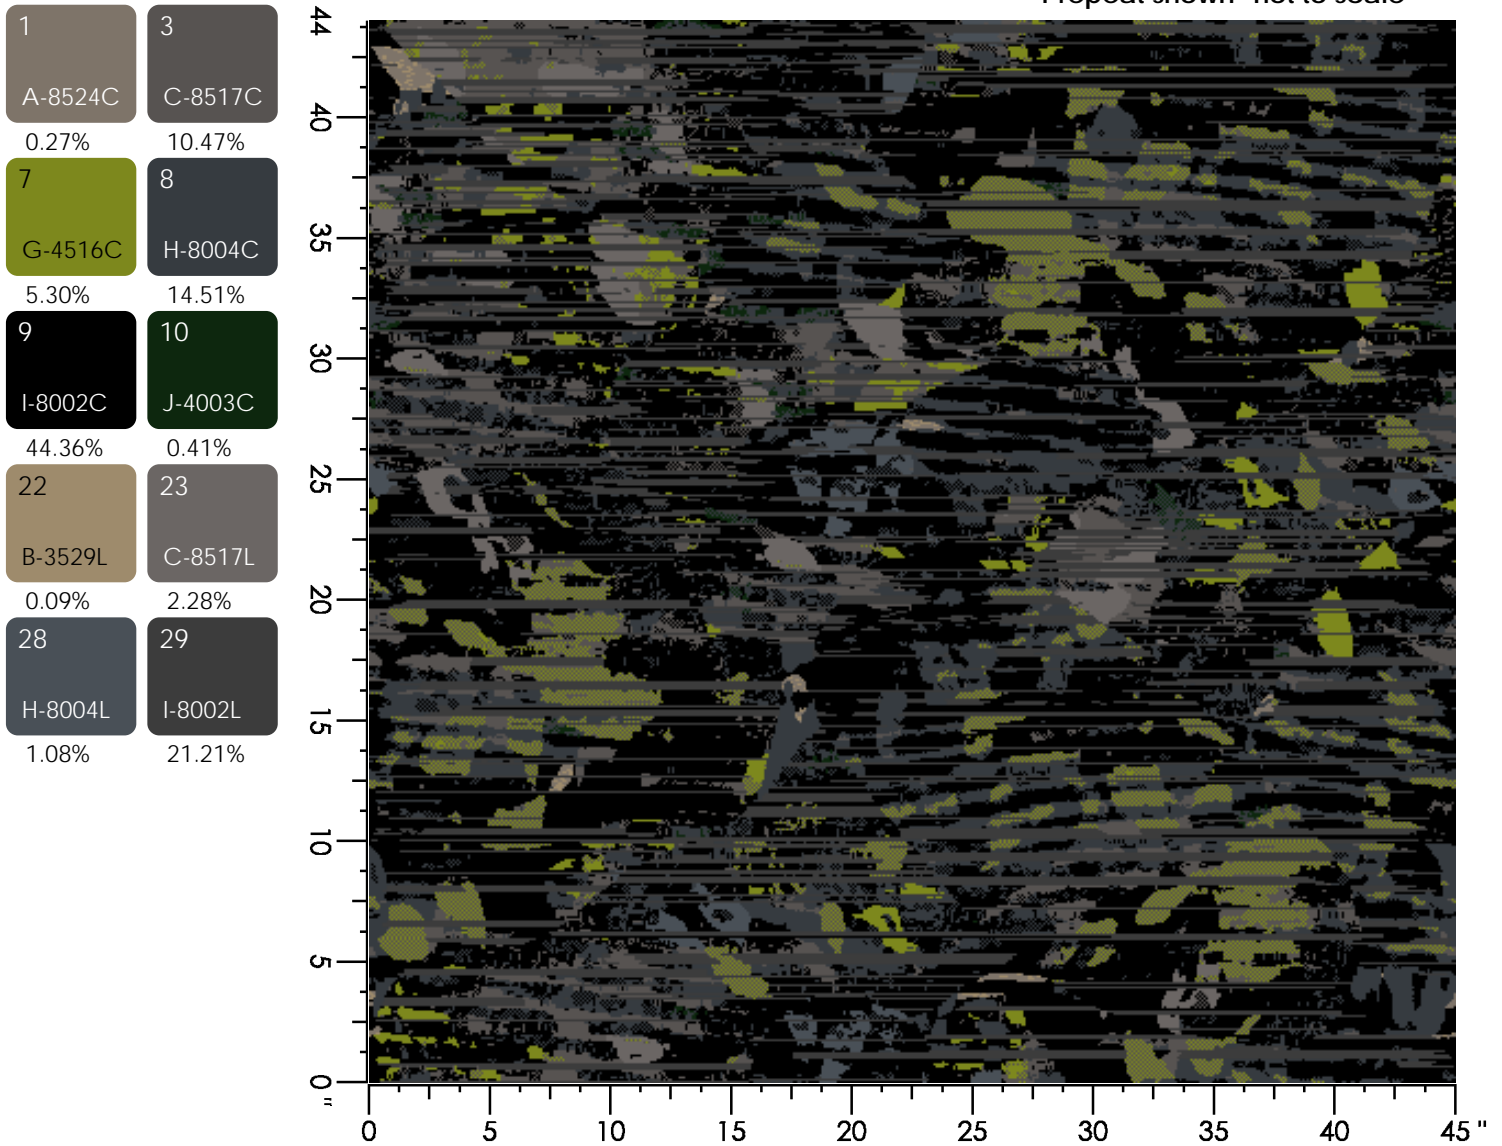

Strike #: 20133

Style -Color : WA006-240V WALDEN VI

Design Size: 45.00"W x 44.00"L

Design Size PX: 495 x 484

Repeat Type: Side Match

Walden

Product Type: VIVID

Production Width: 15'

OZ WEIGHT: 42oz

1 repeat shown- not to scale