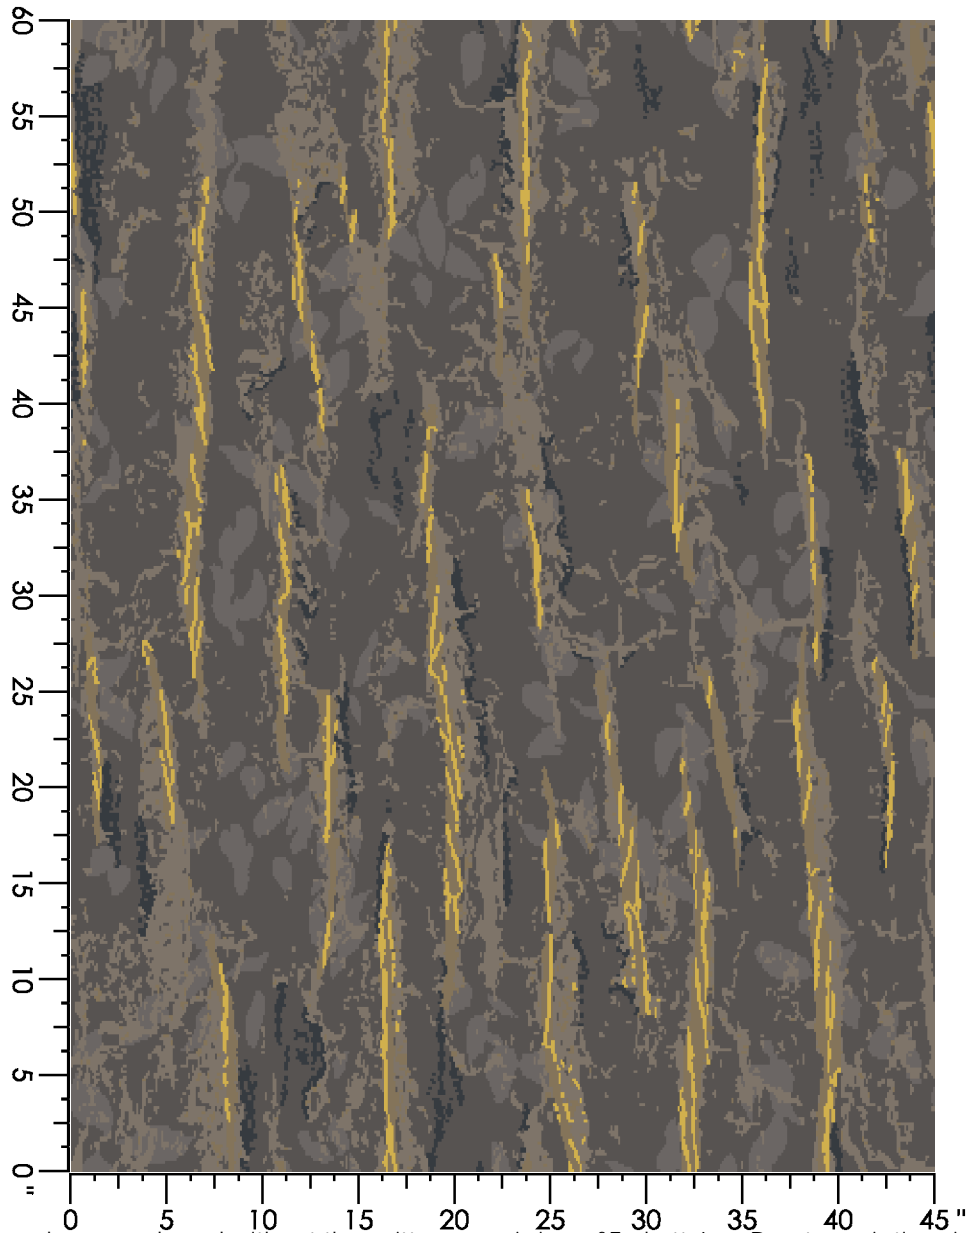

Design Size: 45.00"W x 60.00"L

Design Size PX: 450 x 420

Repeat Type: STRAIGHT

WALDEN

Product Type: INTREPID 5

Production Width: 15

OZ WEIGHT: 42

COLOR

1 repeat shown- not to scale

1	2	3	4	23	25
A-8524C	B-3529C	C-8517C	D-8004C	C-8517L	E-M3517L
19.00%	6.74%	59.07%	2.65%	9.58%	2.97%