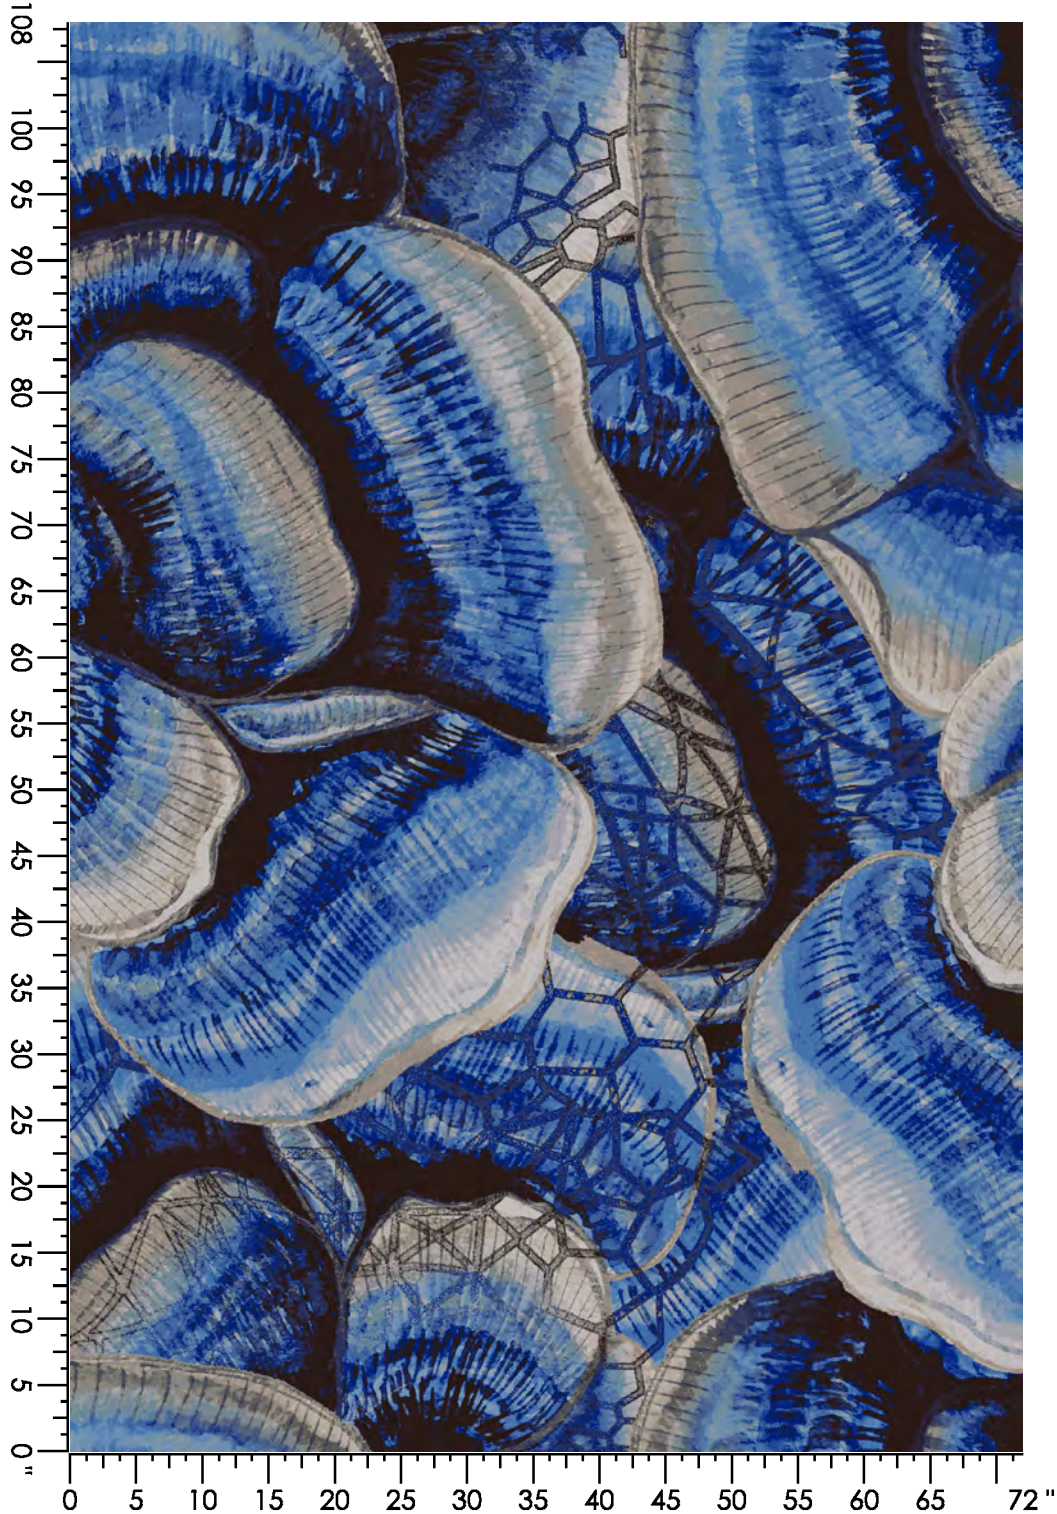

Design Number: AX1773-7

Design Size: 157.71"W x 52.57"L

Repeat Type:

1 repeat shown- not to scale

1 E653 17.60%	2 F652 8.08%	3 H652 7.09%	4 G872 8.08%	5 C552 9.08%	6 M651 14.41%	7 L654 4.01%	9 C653 6.60%	10 L767 0.44%	12 M988 0.00%
13 N872 14.49%	14 C561 10.11%								

Design Number: V1578 AJ

Design Size: 24.00"W x 24.00"L

Repeat Type:

1 repeat shown- not to scale

2	3	4	5	7	8	21	26
3543C	3537C	7501C	X399C	8525C	2517C	3006L	X397L
18.26%	26.94%	4.35%	9.37%	14.09%	7.21%	13.12%	6.66%

Design Number: V1574

Design Size: 90.00"W x 90.00"L

Repeat Type:

1 repeat shown- not to scale

3	4	5	6	7	8	9	10	21	29
3537C	X399C	7501C	2517C	8525C	3009C	4501C	8527C	3006L	4501L
19.30%	17.97%	12.34%	4.20%	6.19%	1.93%	3.45%	5.03%	21.48%	8.12%

Design Number: V1575

Design Size: 144.00"W x 144.00"L

Repeat Type: SIDE MATCH

1 repeat shown- not to scale

1	2	3	4	25
7501C	X399C	3537C	3543C	4501L
10.92%	24.94%	22.72%	13.86%	27.56%

Design Number: V1580 KE