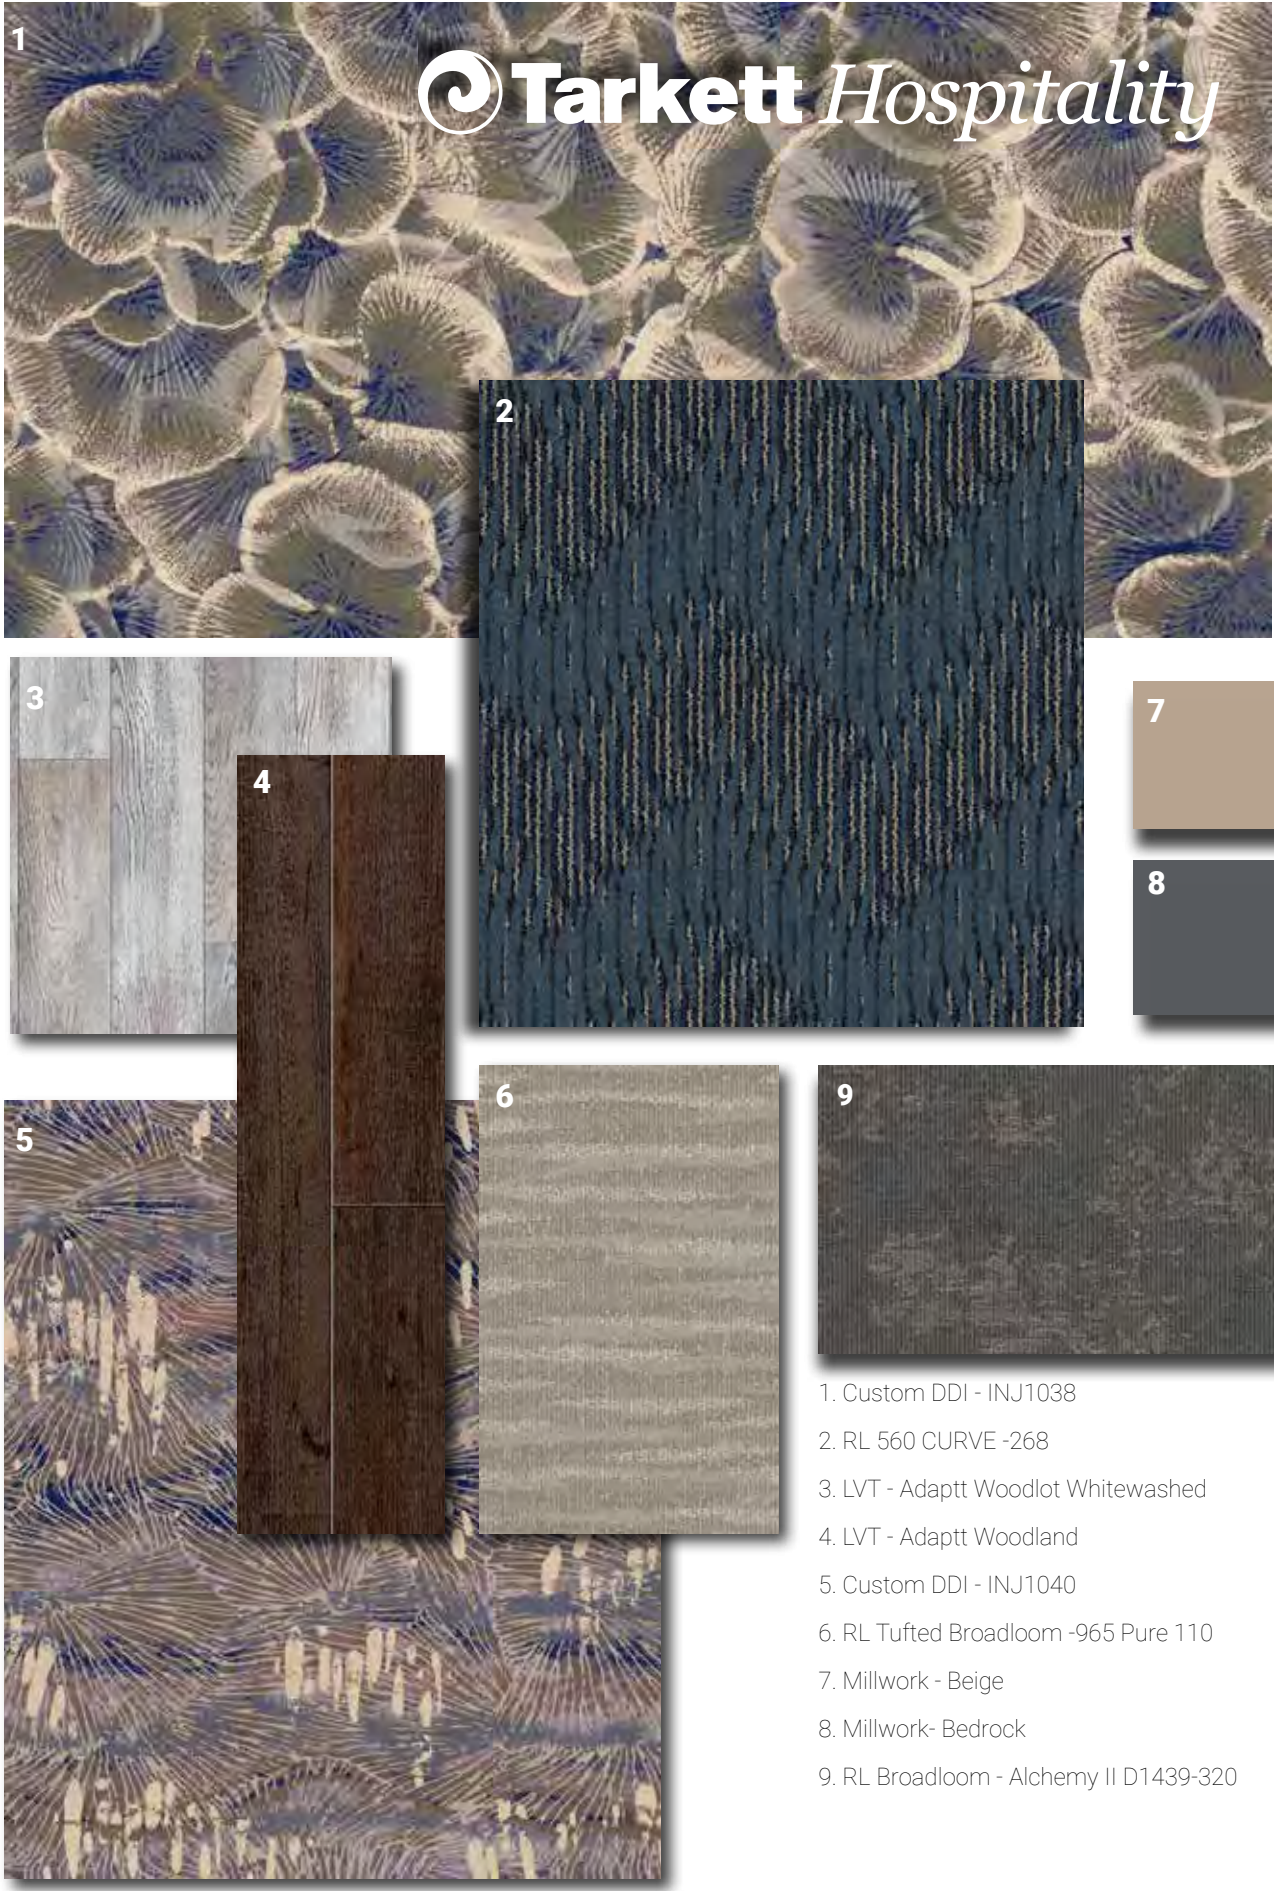

1 repeat shown- not to scale

1	2	3
8525C	7509C	7501C
49.99%	37.37%	12.64%

Design Number: IN3049

Design Size: 144.00"W x 166.86"L

Repeat Type: No Side Match

1 repeat shown- not to scale

1	2	4	22	23	24
7501C	X397C	8525C	4079 Loop	M3517 Lo	8525L
11.50%	14.46%	38.89%	20.86%	9.26%	5.03%

- 1. Custom DDI - INJ1038
- 2. RL 560 CURVE -268
- 3. LVT - Adaptt Woodlot Whitewashed
- 4. LVT - Adaptt Woodland
- 5. Custom DDI - INJ1040
- 6. RL Tufted Broadloom -965 Pure 110
- 7. Millwork - Beige
- 8. Millwork- Bedrock
- 9. RL Broadloom - Alchemy II D1439-320