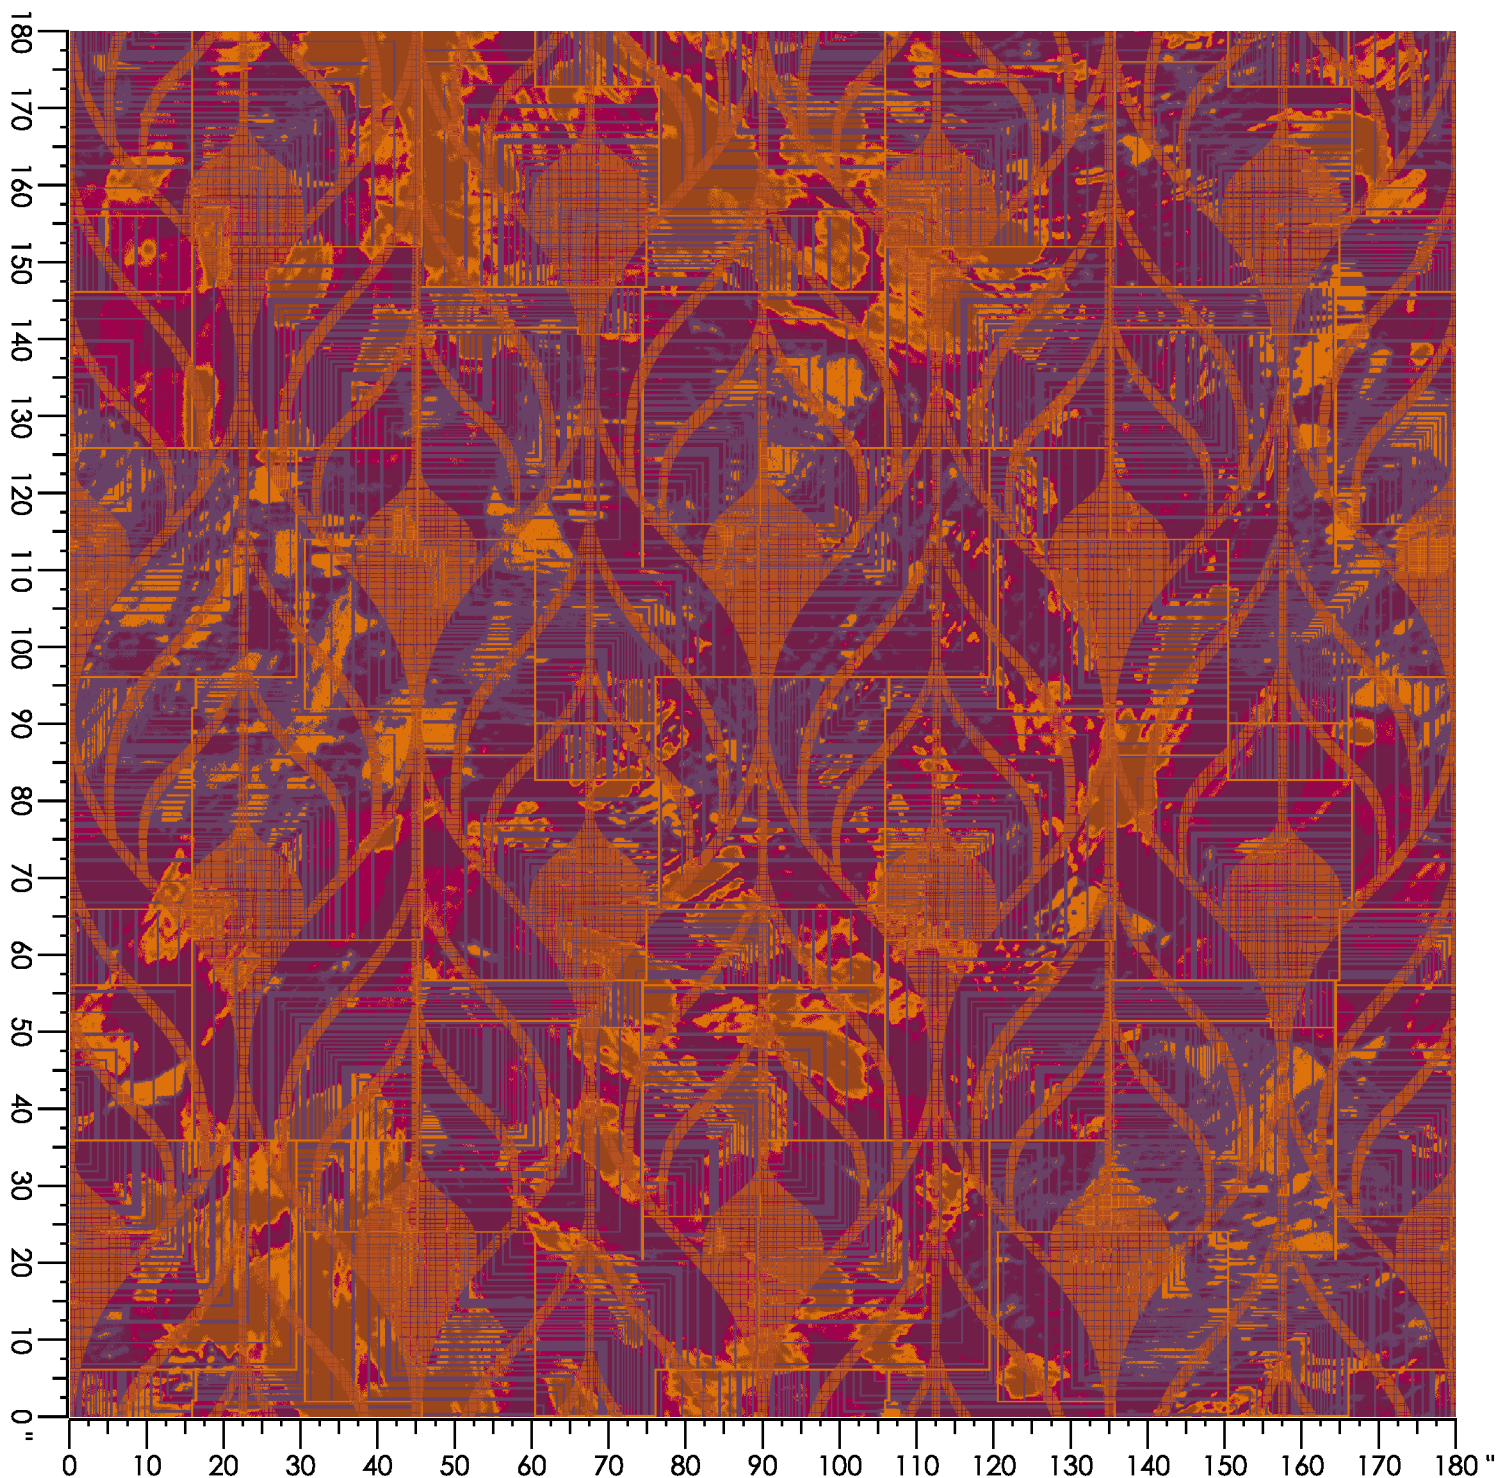

Design Number: V1325

MG

Design Size: 180.00"W x 180.00"L

Repeat Type: STRAIGHT

1 repeat shown- not to scale

1	2	3	4	5	25
2007C	2512C	2511C	3541C	2506C	2506L
32.15%	22.70%	8.15%	10.94%	5.33%	20.73%