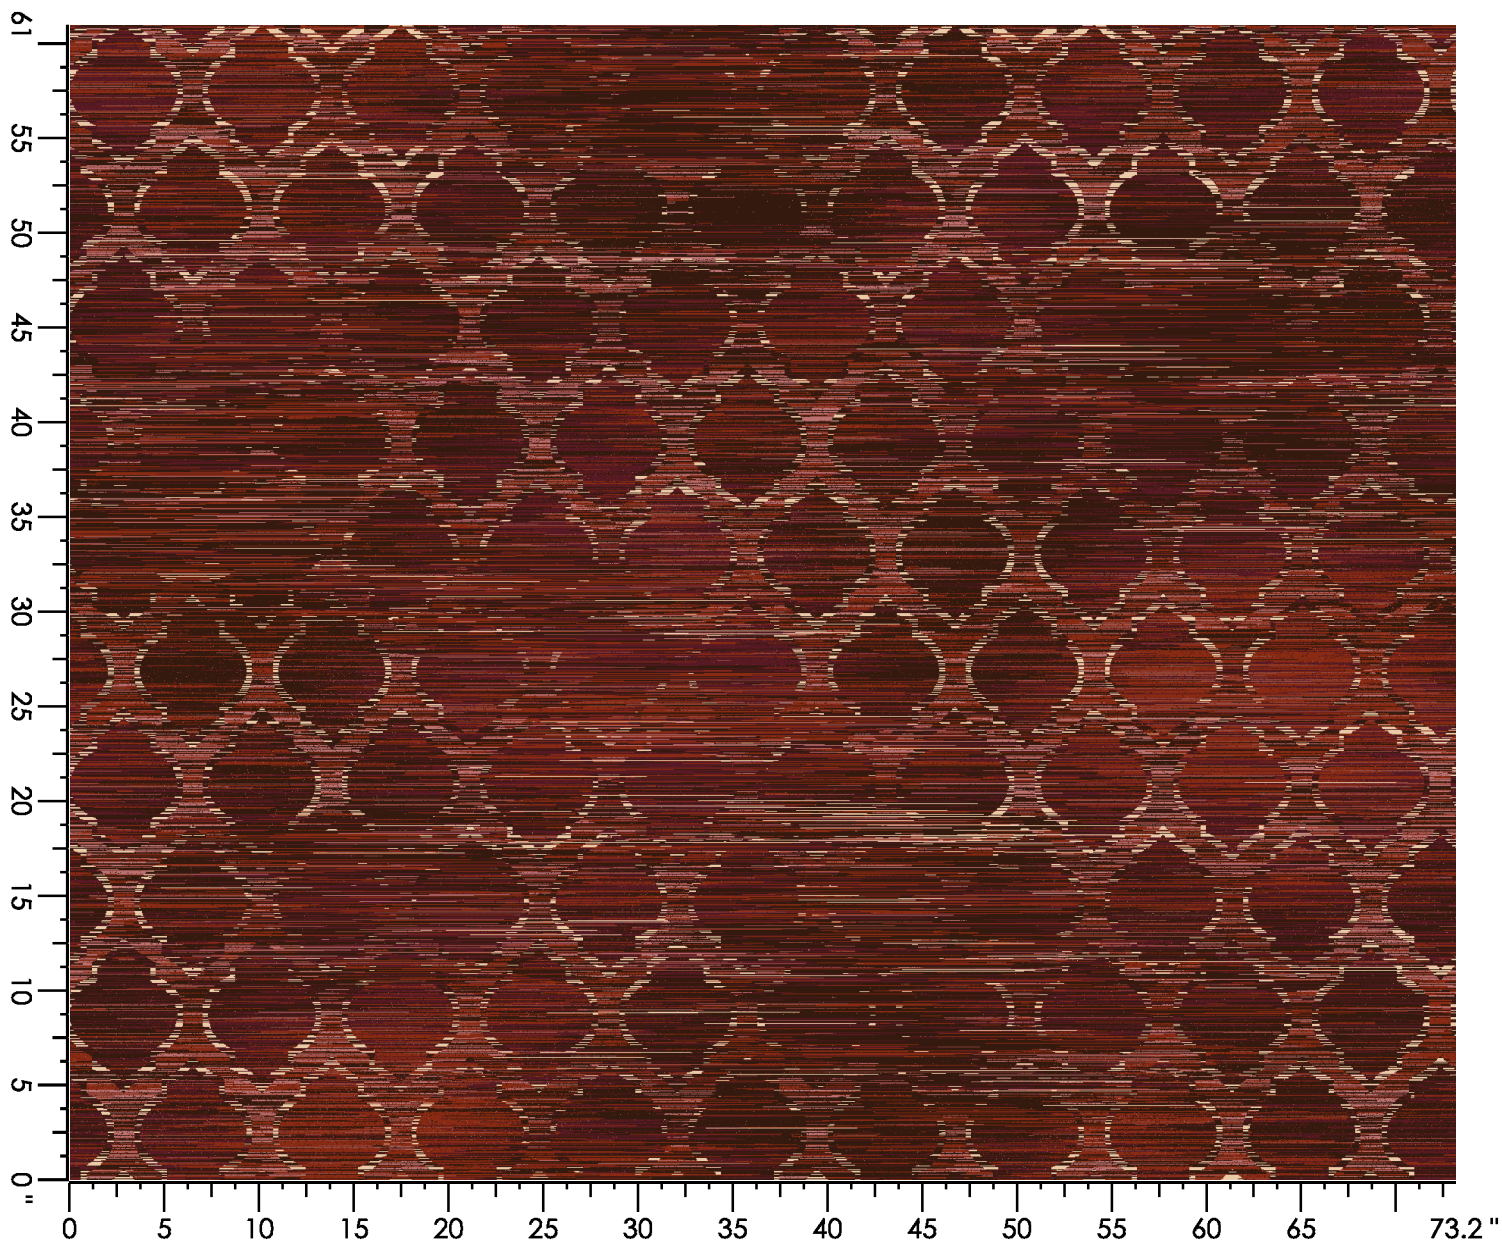

Design Number: INJ391
SG

Design Size: 73.16"W x 60.96"L

Repeat Type: STRAIGHT

1 repeat shown- not to scale

2	3	4	5	6	8
H762	A658	C763	A762	E766	L765
4.08%	48.98%	19.64%	17.58%	4.39%	5.33%