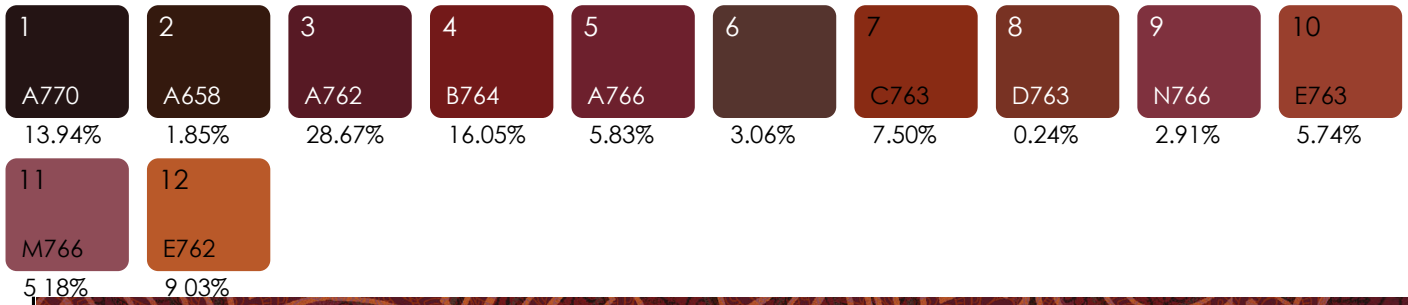

MOHINI

Design Number: AX800-9KE

Design Size: 315.43"W x 305.67"L

Repeat Type: STRAIGHT

1 repeat shown- not to scale

Design Number: AX943-9 KE

Design Size: 157.71"W x 157.67"L

Repeat Type: STRAIGHT

1 repeat shown- not to scale

1 N880 7.54%	2 E557 9.77%	3 A770 23.91%	4 A764 6.36%	5 A762 6.58%	6 B764 6.38%	7 A766 2.48%	8 A766 0.66%	9 C763 16.23%	10 N766 2.31%
11 E763 1.50%	12 L765 1.78%	13 M766 6.18%	14 D658 4.14%	15 E762 4.20%					