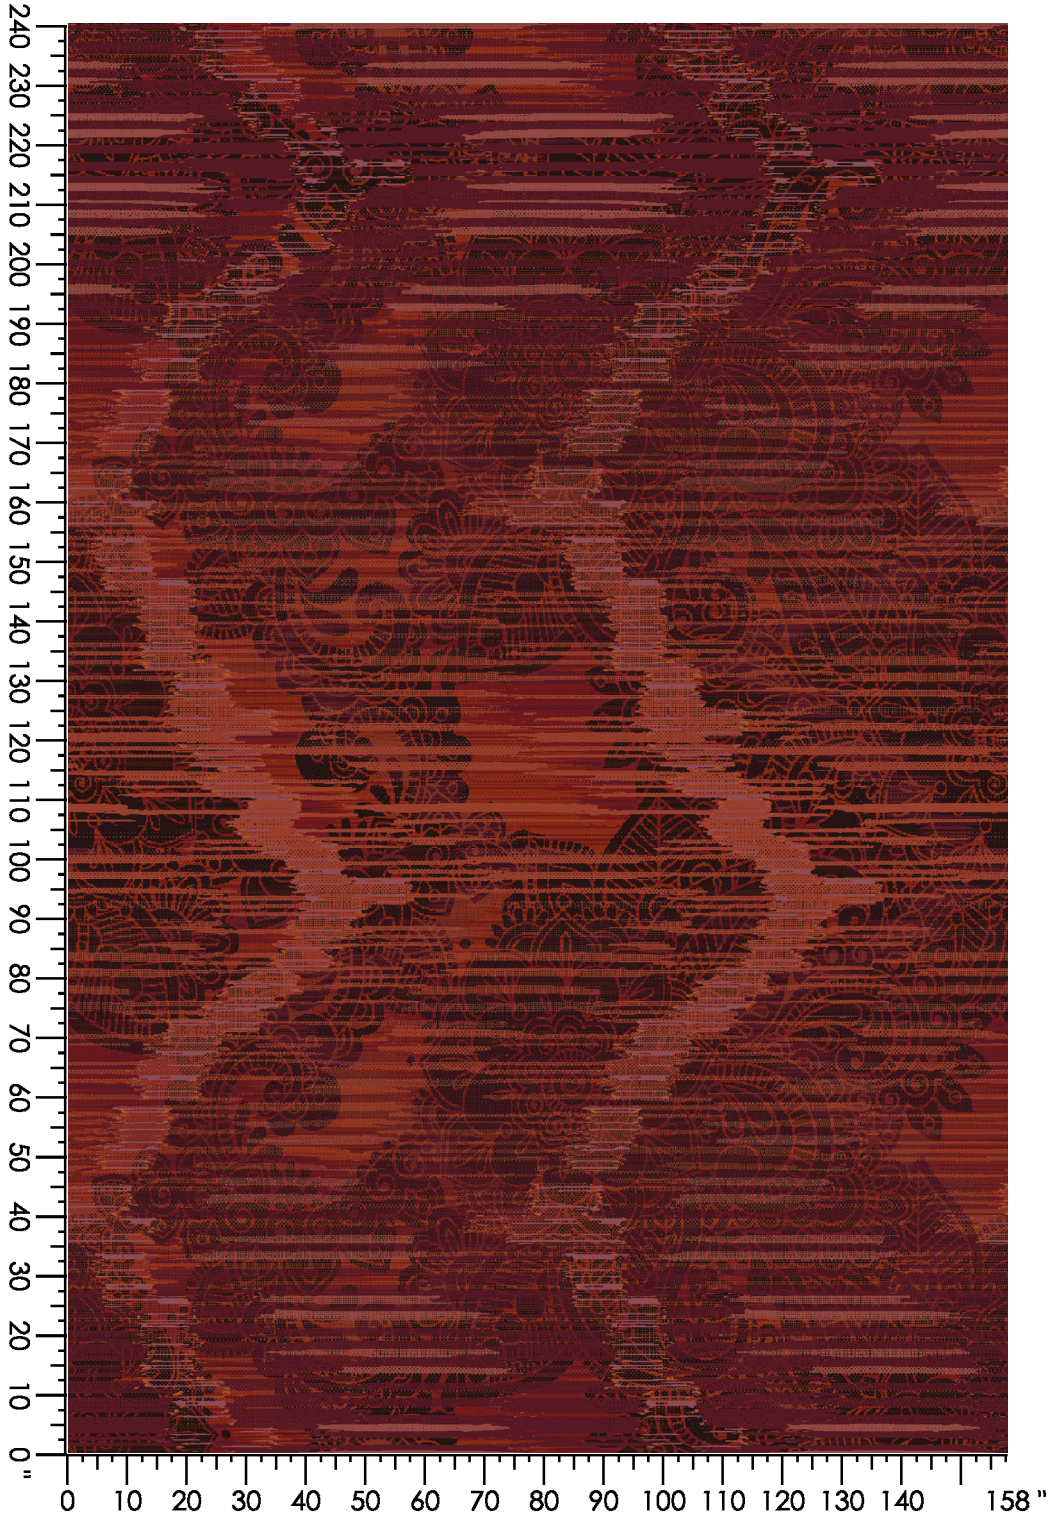

Repeat Type: STRAIGHT

1 repeat shown- not to scale

1 A770 22.78%	2 A658 3.33%	3 A762 27.77%	4 A762 3.54%	5 B764 7.76%	6 A766 1.36%	7 C763 6.81%	8 D763 1.76%	9 E763 15.99%	10 L765 5.47%
11 M766 2.82%	12 D658 0.60%