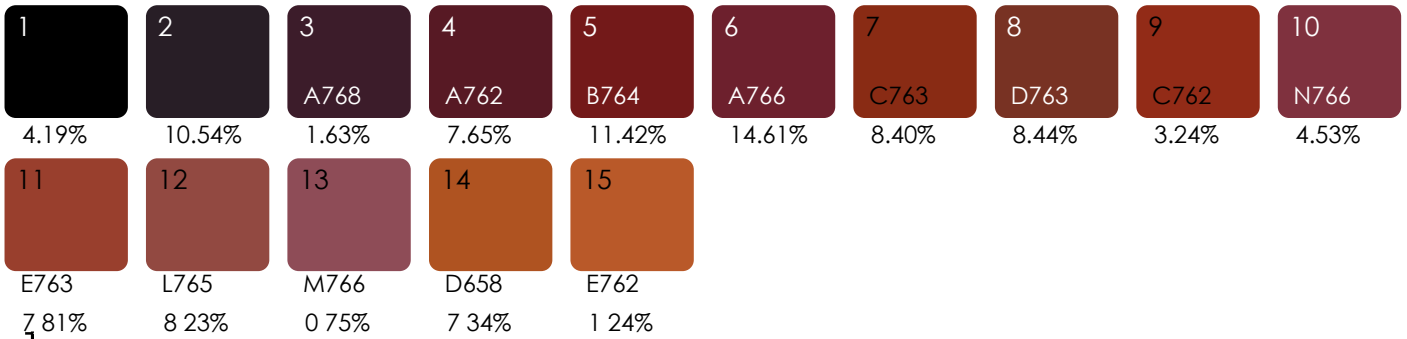

Design Number: AX951-9KE

Design Size: 157.71"W x 157.67"L

Repeat Type: STRAIGHT

1 repeat shown- not to scale