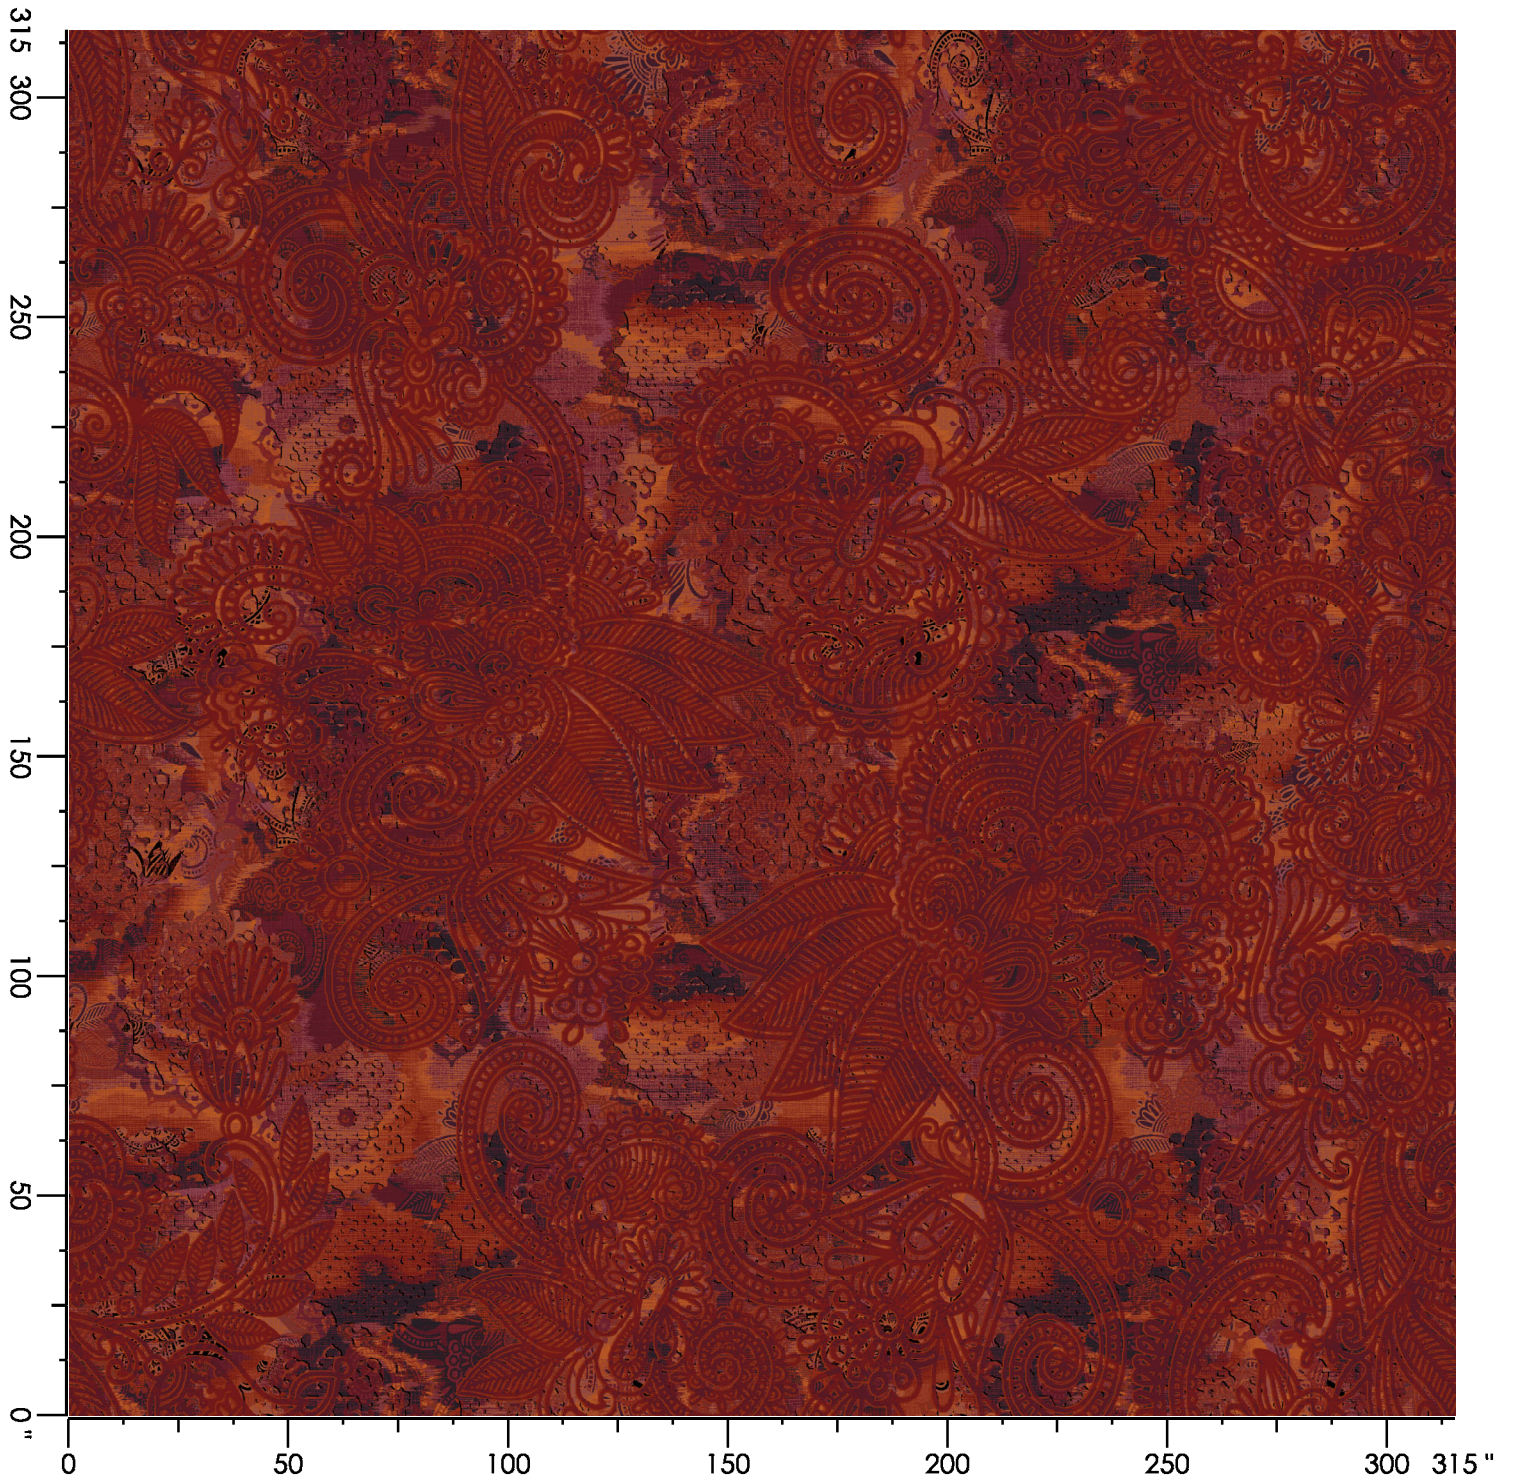

Design Number: AX952-9 KE

Design Size: 315.43"W x 315.33"L

Repeat Type: STRAIGHT

1 repeat shown- not to scale

1	2	3 A768	4 A762	5 B764	6 A766	7 C763	8 D763	9 C762	10 N766
1.83%	5.47%	0.70%	22.93%	25.69%	7.15%	17.40%	3.87%	1.47%	1.98%
11 E763	12 L765	13 M766	14 D658	15 E762					
3.60%	3.80%	0.33%	3.20%	0.58%