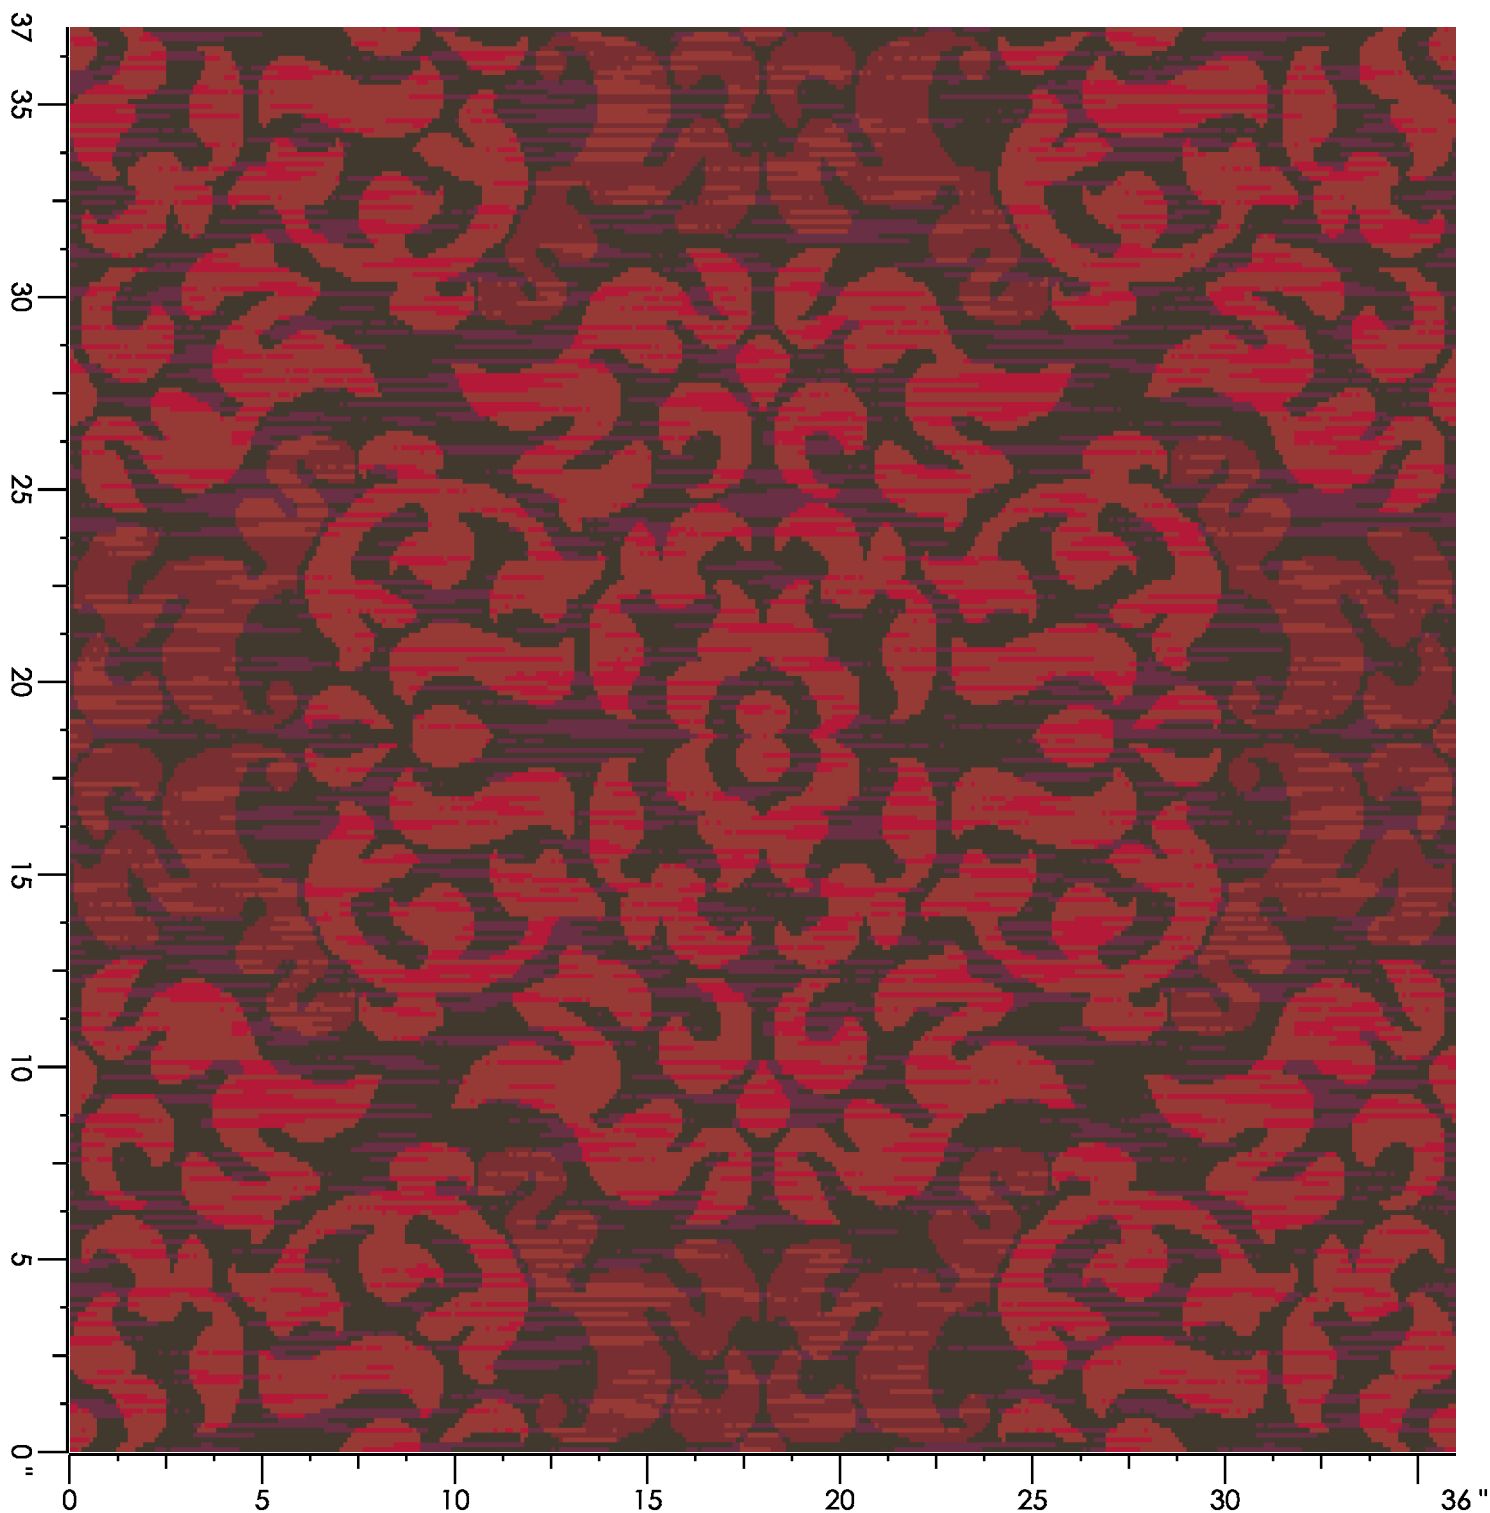

Design Number: LP2043

MK

Design Size: 36.00"W x 37.00"L

Repeat Type: Side Match

1 repeat shown- not to scale

1	2	3	4	5
2041C	7513C	2006C	2507C	2515C
10.41%	32.38%	12.70%	33.28%	11.23%