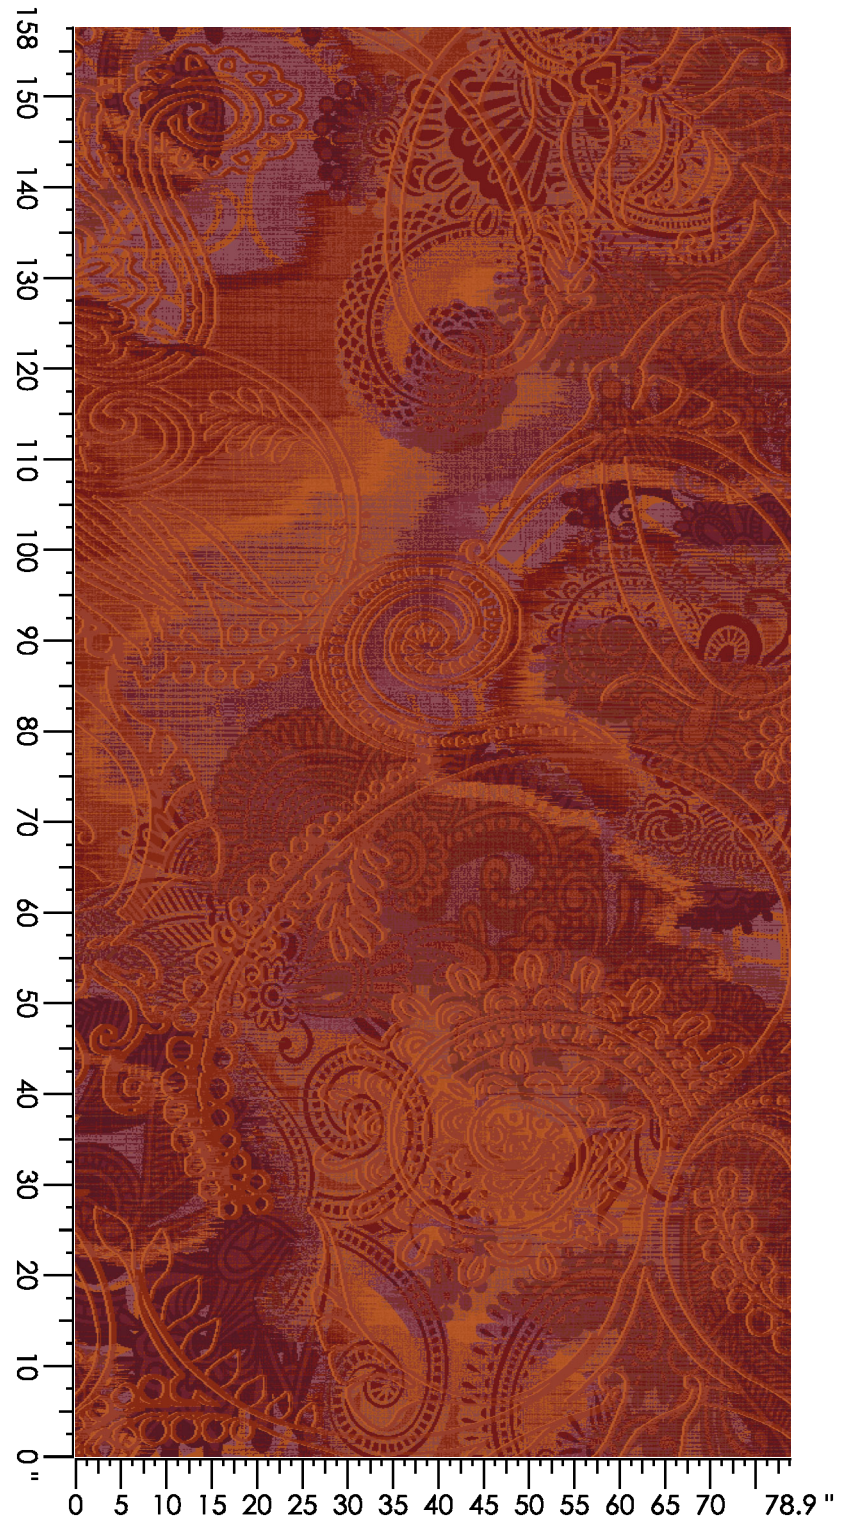

Design Number: AX975-9 KE

Design Size: 21.73"W x 55.87"L

Repeat Type: CORRIDOR

1 repeat shown- not to scale

1 A762 5.13%	2 B764 14.26%	3 A766 6.96%	4 C763 14.24%	5 D763 7.61%	6 N766 5.18%	7 E763 19.41%	8 L765 7.09%	9 M766 3.93%	10 D658 8.41%
11 E762 7.78%