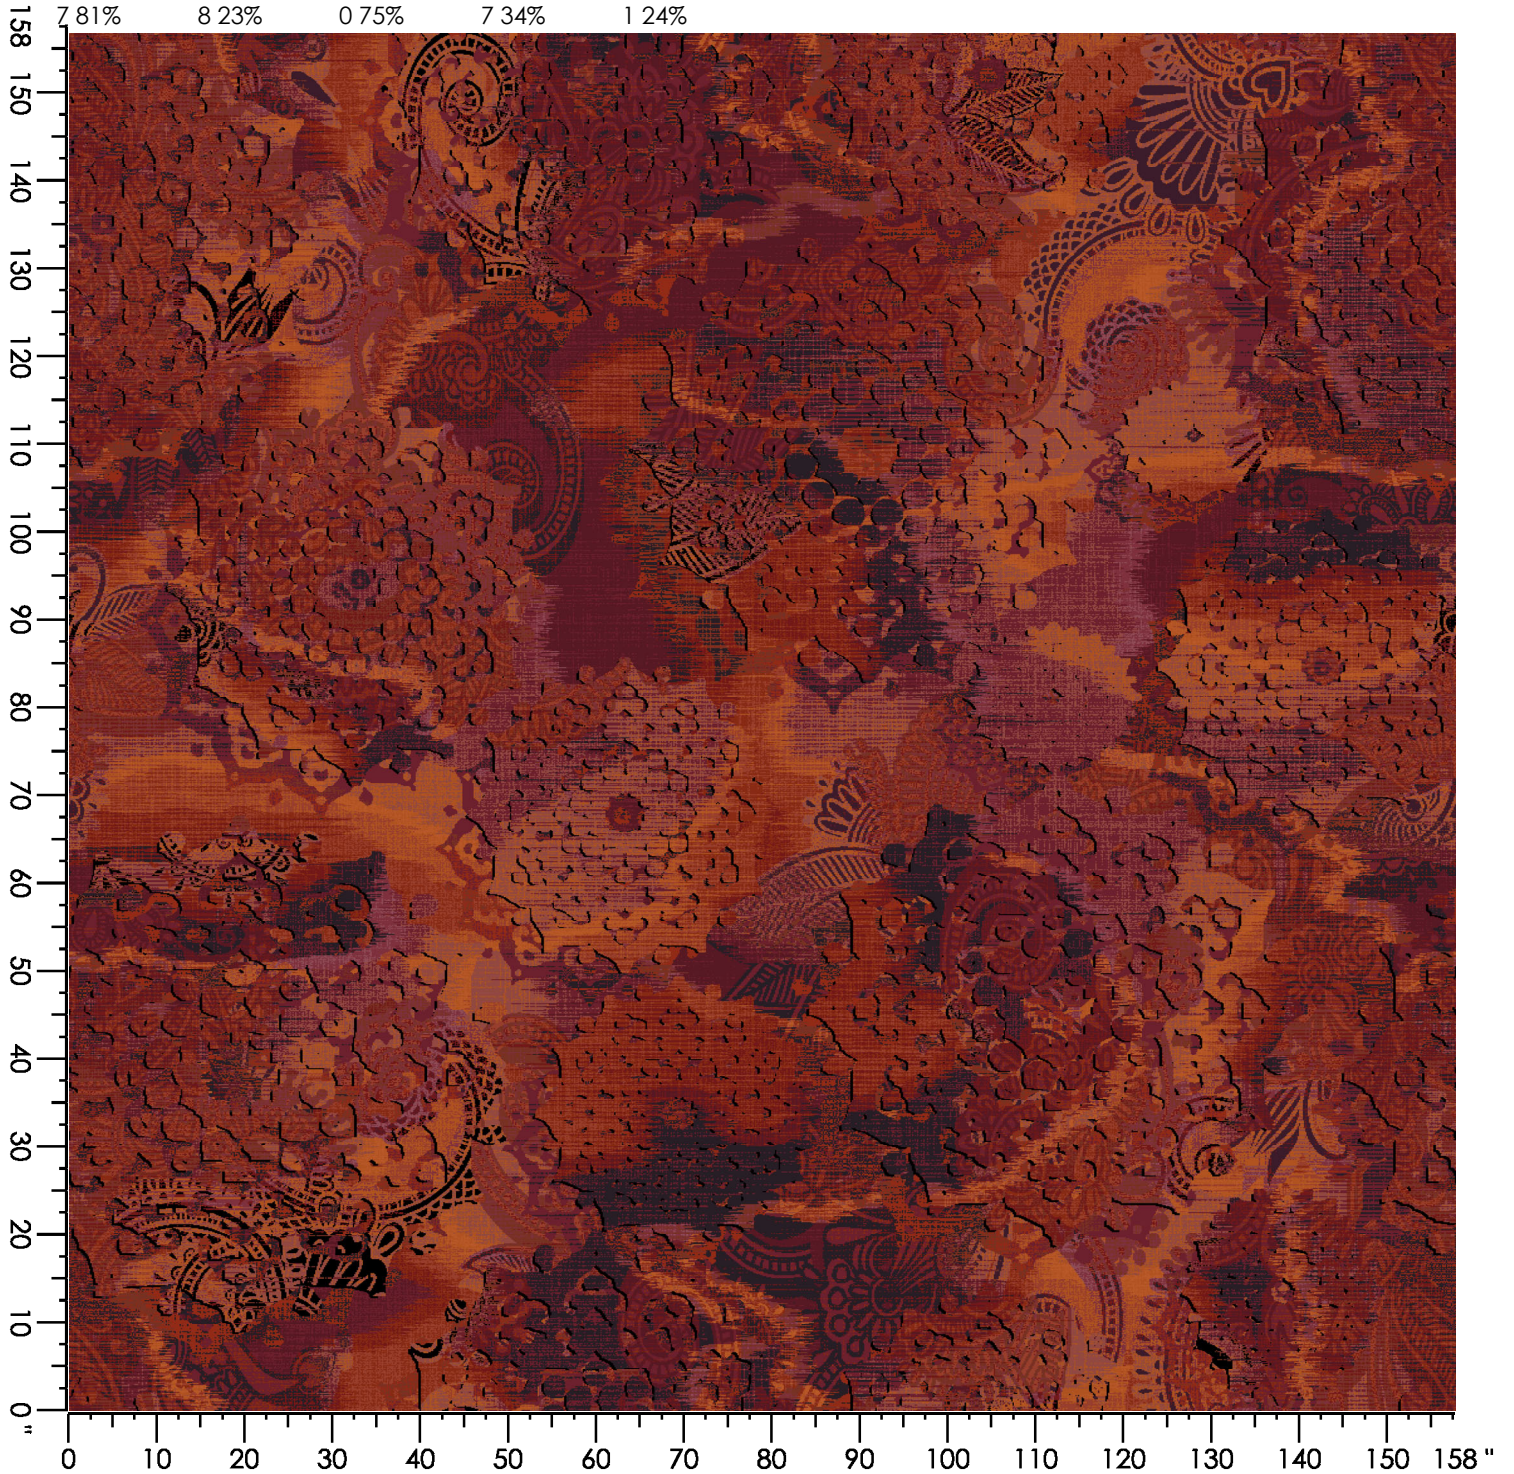

Design Number: AX951-9KE

Design Size: 157.71"W x 157.67"L

Repeat Type: STRAIGHT

1 repeat shown- not to scale