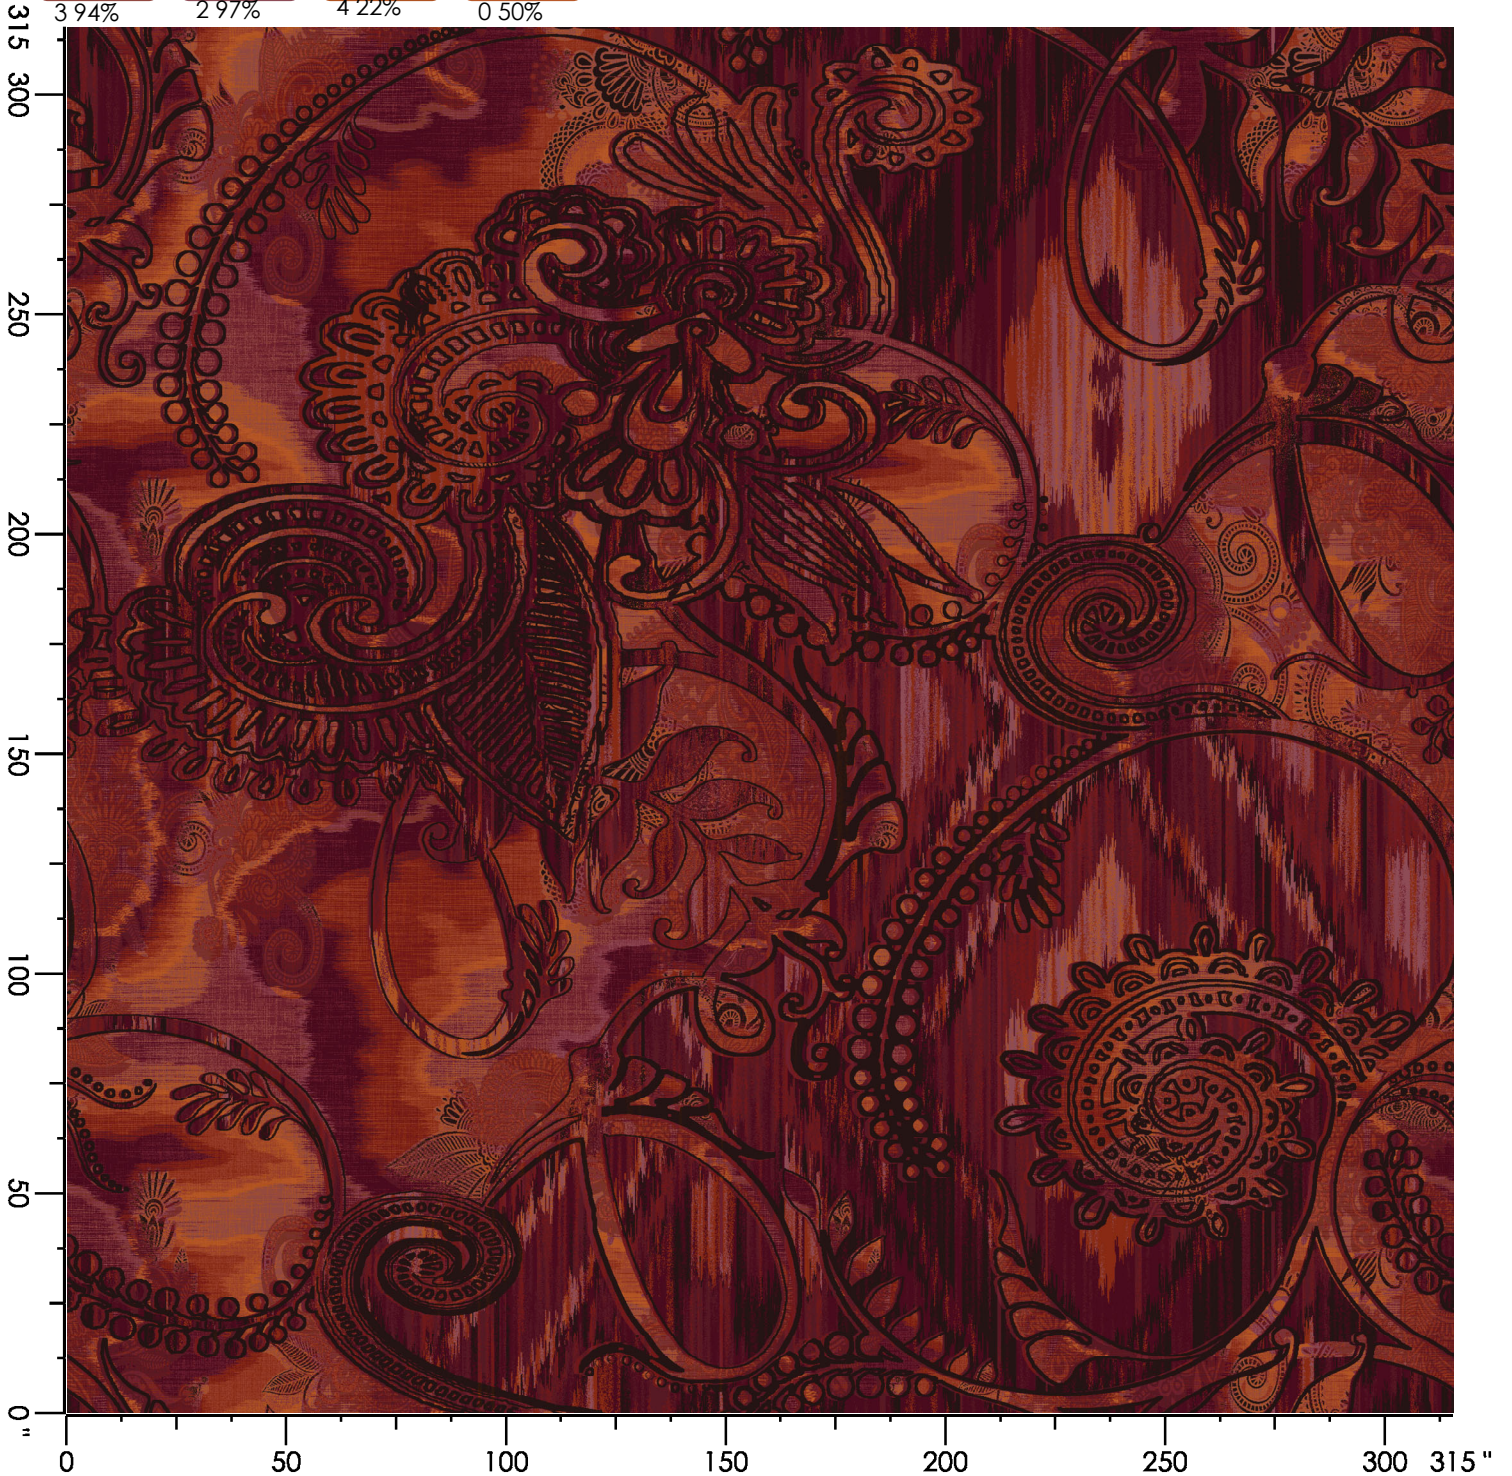

Design Number: AX950-9 KE

Design Size: 315.43"W x 240.00"L

Repeat Type: STRAIGHT

1 repeat shown- not to scale

1 N880 9.27%	2 A770 12.26%	3 A658 5.11%	4 A762 14.84%	5 A762 1.98%	6 B764 0.24%	7 A766 17.68%	8 C763 6.38%	9 D763 0.98%	10 N766 4.14%
11 E763 7.61%	12 L765 2.77%	13 M766 10.41%	14 D658 2.95%	15 E762 3.38%					

Design Number: AX927-9 KE

Design Size: 157.71"W x 158.00"L

Repeat Type: STRAIGHT

1 repeat shown- not to scale

1 A770 3.41%	2 A762 7.77%	3 A658 9.07%	4 B764 13.61%	5 A766 12.50%	6 C763 10.11%	7 D763 7.98%	8 N766 5.35%	9 E763 9.48%	10 L765 9.69%
11 M766 0.94%	12 D658 8.75%	13 E762 1.34%							

Design Number: AX866-9

SG

Design Size: 315.43"W x 245.33"L

Repeat Type: STRAIGHT

1 repeat shown- not to scale

1 A770 30.38%	2 A658 9.67%	3 A768 2.07%	4 A762 10.34%	5 B764 1.58%	6 A766 4.31%	7 C763 0.10%	8 D763 6.08%	9 N766 0.91%	10 E763 4.49%
11 L765 1.55%	12 M766 0.21%	13 E762 0.10%	14 E766 1.03%	15 L762 0.00%	16 H762 5.00%				

Design Number: AX941-9 KE

Design Size: 315.43"W x 315.33"L

Repeat Type: STRAIGHT

1 repeat shown- not to scale

1 A770 27.06%	2 A658 0.58%	3 A763 14.52%	4 A762 11.75%	5 B764 10.77%	6 A766 6.85%	7 C763 7.67%	8 D763 3.24%	9 N766 2.13%	10 E763 3.79%
11 L765 3.94%	12 M766 2.97%	13 D658 4.22%	14 E762 0.50%						