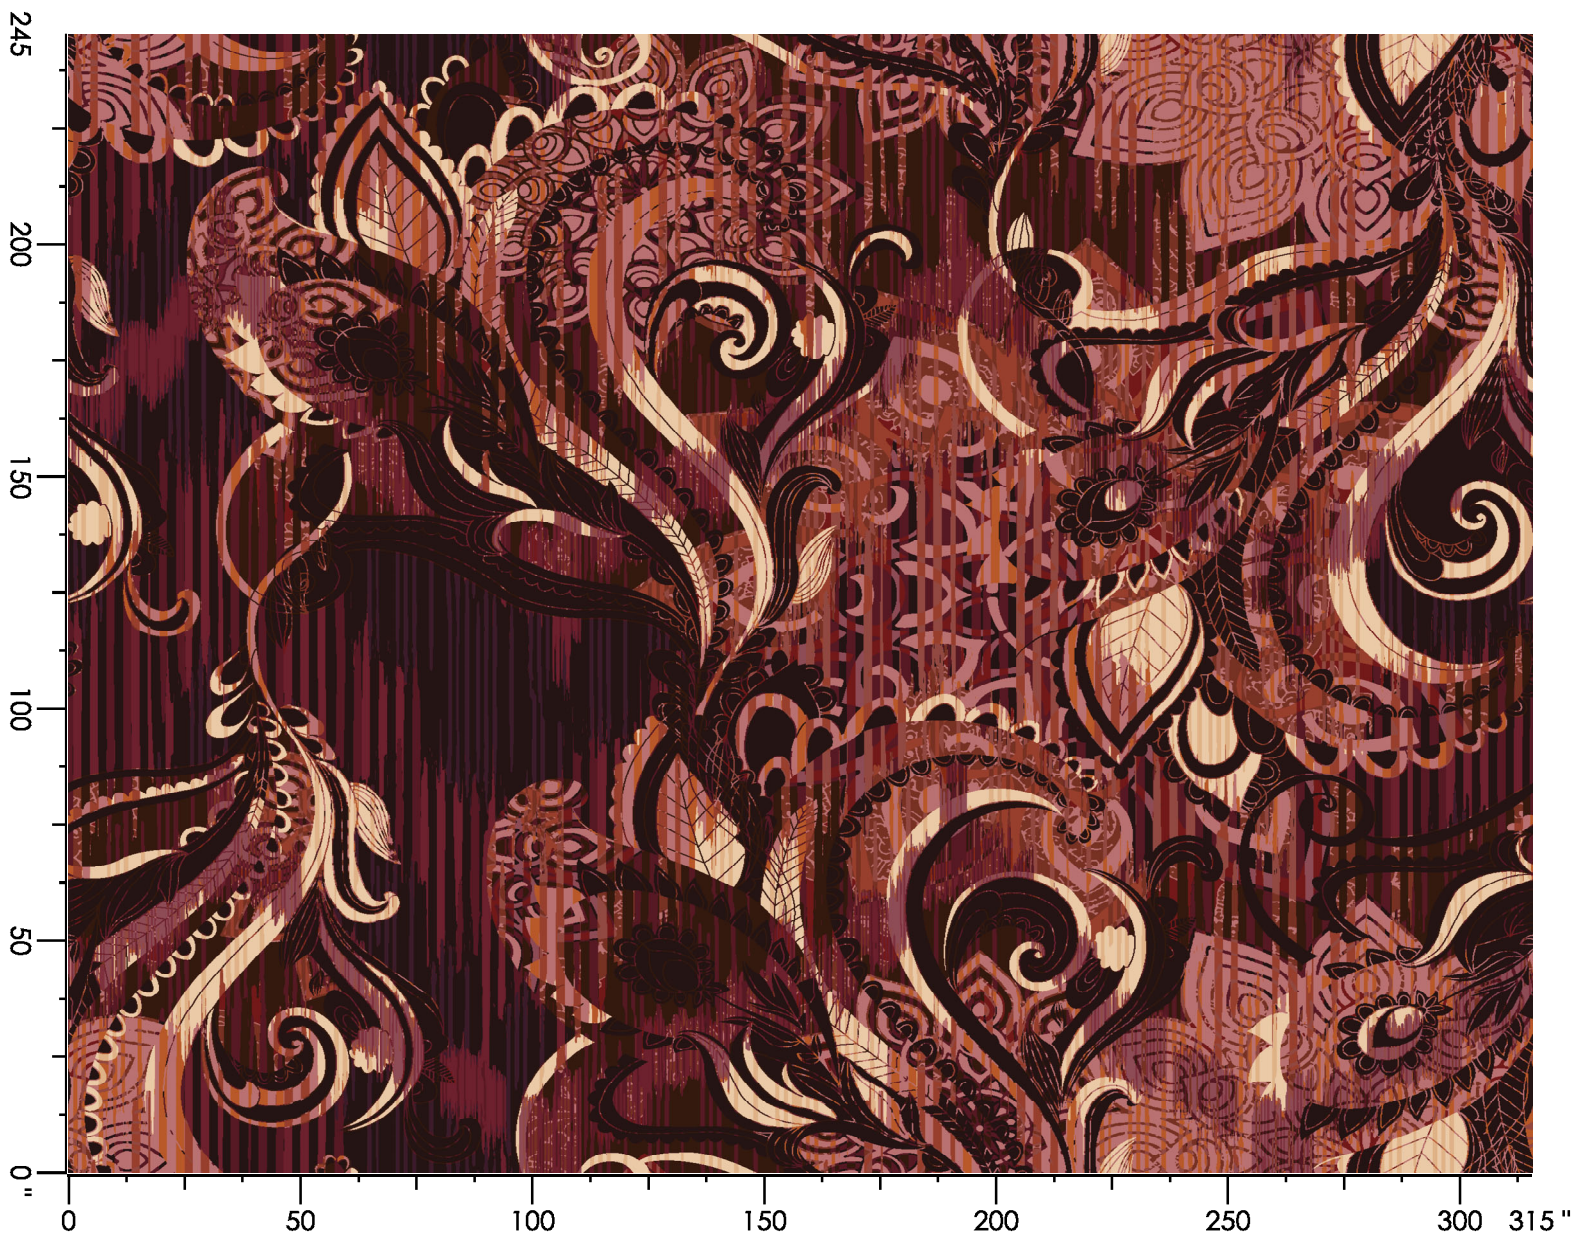

Design Number: AX950-9 KE

Design Size: 315.43"W x 240.00"L

Repeat Type: STRAIGHT

1 repeat shown- not to scale

1 N880 9.27%	2 A770 12.26%	3 A658 5.11%	4 A762 14.84%	5 A762 1.98%	6 B764 0.24%	7 A766 17.68%	8 C763 6.38%	9 D763 0.98%	10 N766 4.14%
11 E763 7.61%	12 L765 2.77%	13 M766 10.41%	14 D658 2.95%	15 E762 3.38%					

Design Number: AX927-9 KE

Design Size: 157.71"W x 158.00"L

Repeat Type: STRAIGHT

1 repeat shown- not to scale

1 A770 3.41%	2 A762 7.77%	3 A658 9.07%	4 B764 13.61%	5 A766 12.50%	6 C763 10.11%	7 D763 7.98%	8 N766 5.35%	9 E763 9.48%	10 L765 9.69%
11 M766 0.94%	12 D658 8.75%	13 E762 1.34%							

Design Number: AX866-9

SG

Design Size: 315.43"W x 245.33"L

Repeat Type: STRAIGHT

1 repeat shown- not to scale

1 A770 30.38%	2 A658 9.67%	3 A768 2.07%	4 A762 10.34%	5 B764 1.58%	6 A766 4.31%	7 C763 0.10%	8 D763 6.08%	9 N766 0.91%	10 E763 4.49%
11 L765 1.55%	12 M766 0.21%	13 E762 0.10%	14 E766 1.03%	15 L762 0.00%	16 H762 5.00%				

Design Number: AX941-9 KE

Design Size: 315.43"W x 315.33"L

Repeat Type: STRAIGHT

1 repeat shown- not to scale

1 A770 27.06%	2 A658 0.58%	3 A763 14.52%	4 A762 11.75%	5 B764 10.77%	6 A766 6.85%	7 C763 7.67%	8 D763 3.24%	9 N766 2.13%	10 E763 3.79%
11 L765 3.94%	12 M766 2.97%	13 D658 4.22%	14 E762 0.50%						