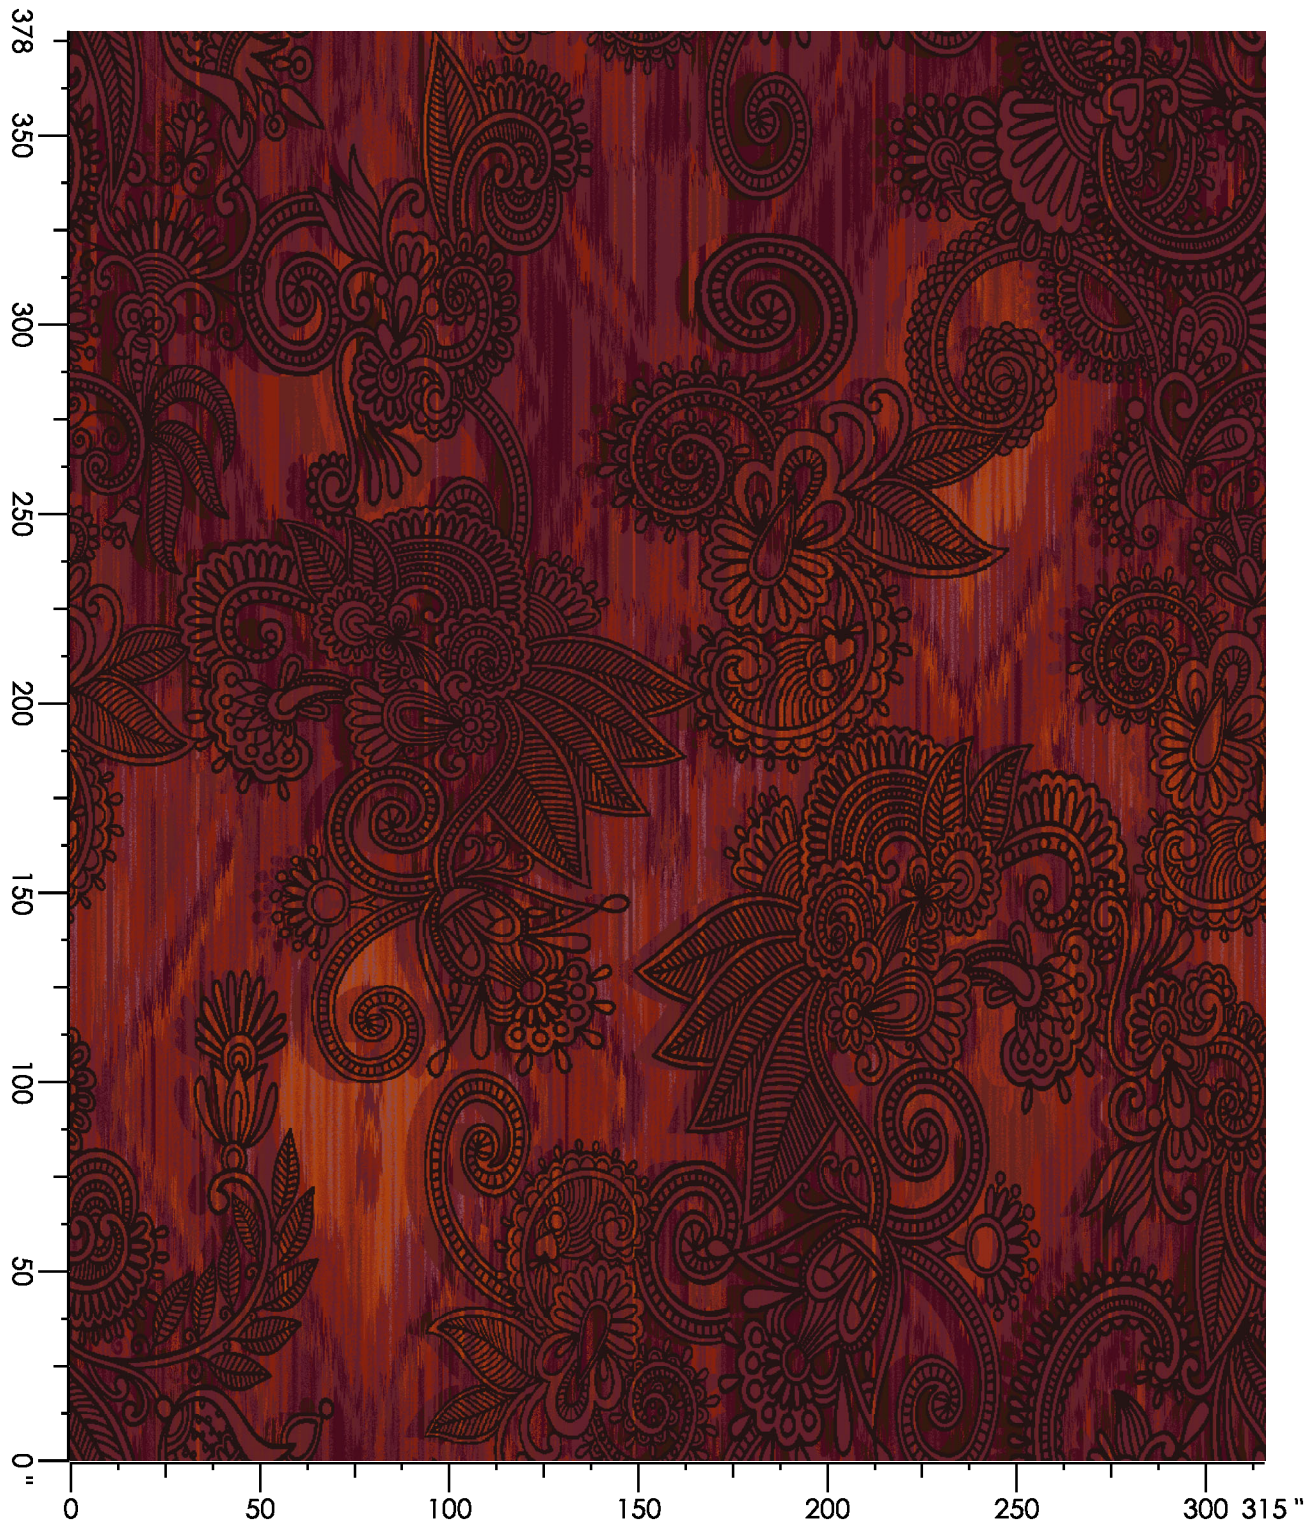

Design Number: AX932-8 ke

Design Size: 315.43"W x 377.50"L

Repeat Type: straight

1 repeat shown- not to scale

1	2	3	4	5	6	7	8	9	10
A770	A658	A763	N769	B767	N765	C761	C762	D761	M766
36.38%	2.51%	9.12%	23.04%	2.32%	12.00%	5.18%	6.92%	1.82%	0.70%