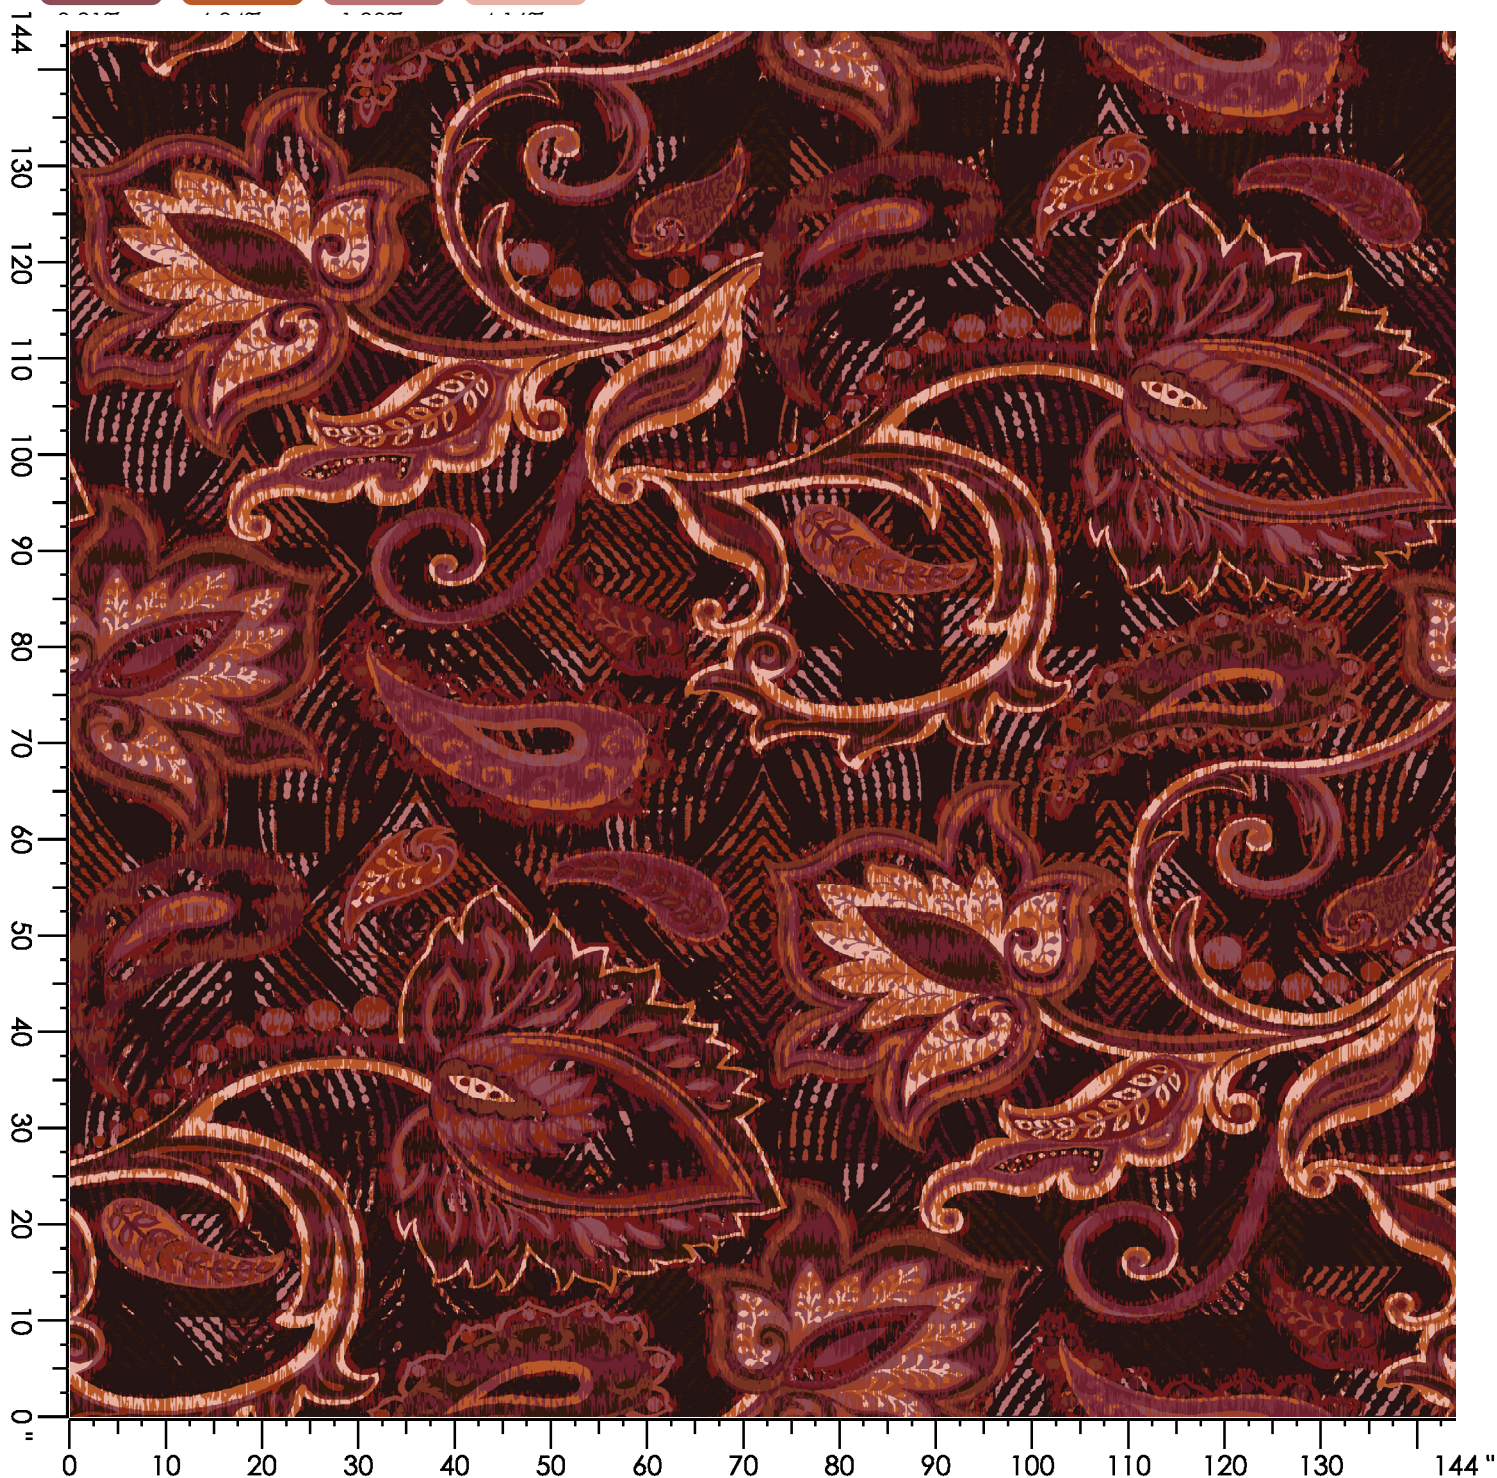

Design Number: INJ624

Design Size: 144.00"W x 144.00"L

Repeat Type: STRAIGHT

1 repeat shown- not to scale

1 A770 34.40%	2 A658 6.84%	3 A762 6.02%	4 B764 9.74%	5 A766 7.67%	6 C763 3.49%	7 D763 5.39%	8 N766 5.15%	9 E763 4.82%	10 L765 0.37%
11 M766	12 E762	13 E766	14 E767