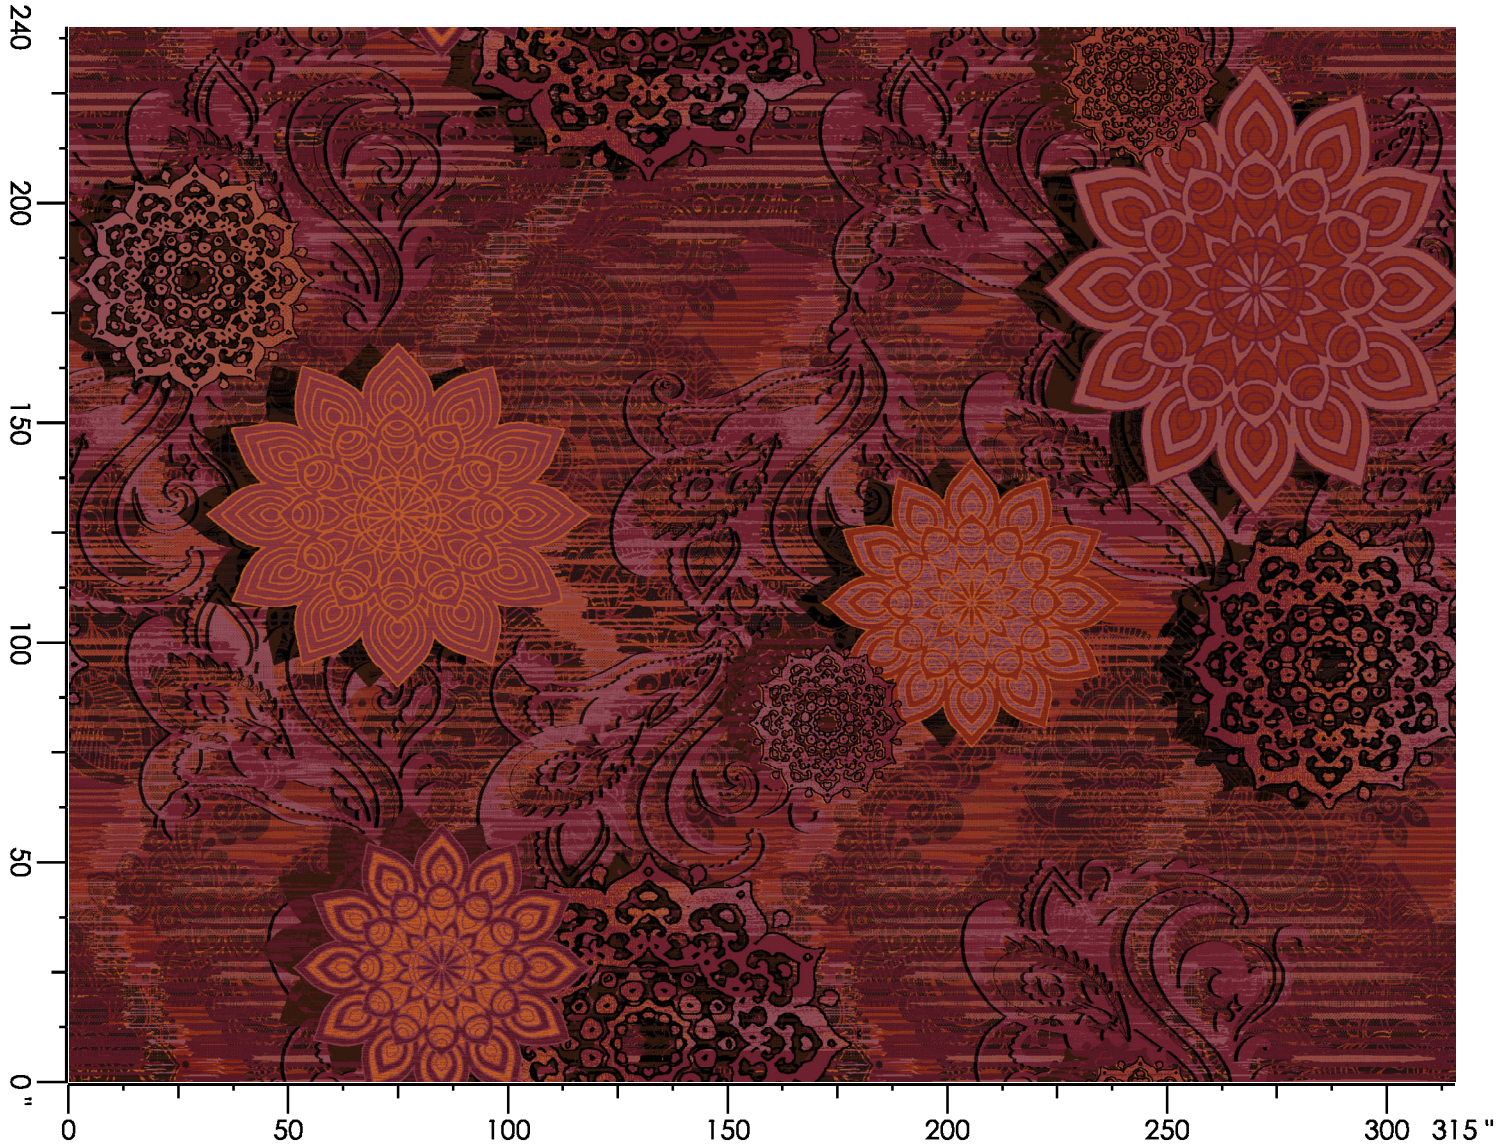

Design Number: AX950-9 KE

Design Size: 315.43"W x 240.00"L

Repeat Type: STRAIGHT

1 repeat shown- not to scale

1 N880 9.27%	2 A770 12.26%	3 A658 5.11%	4 A762 14.84%	5 A762 1.98%	6 B764 0.24%	7 A766 17.68%	8 C763 6.38%	9 D763 0.98%	10 N766 4.14%
11 E763 7.61%	12 L765 2.77%	13 M766 10.41%	14 D658 2.95%	15 E762 3.38%