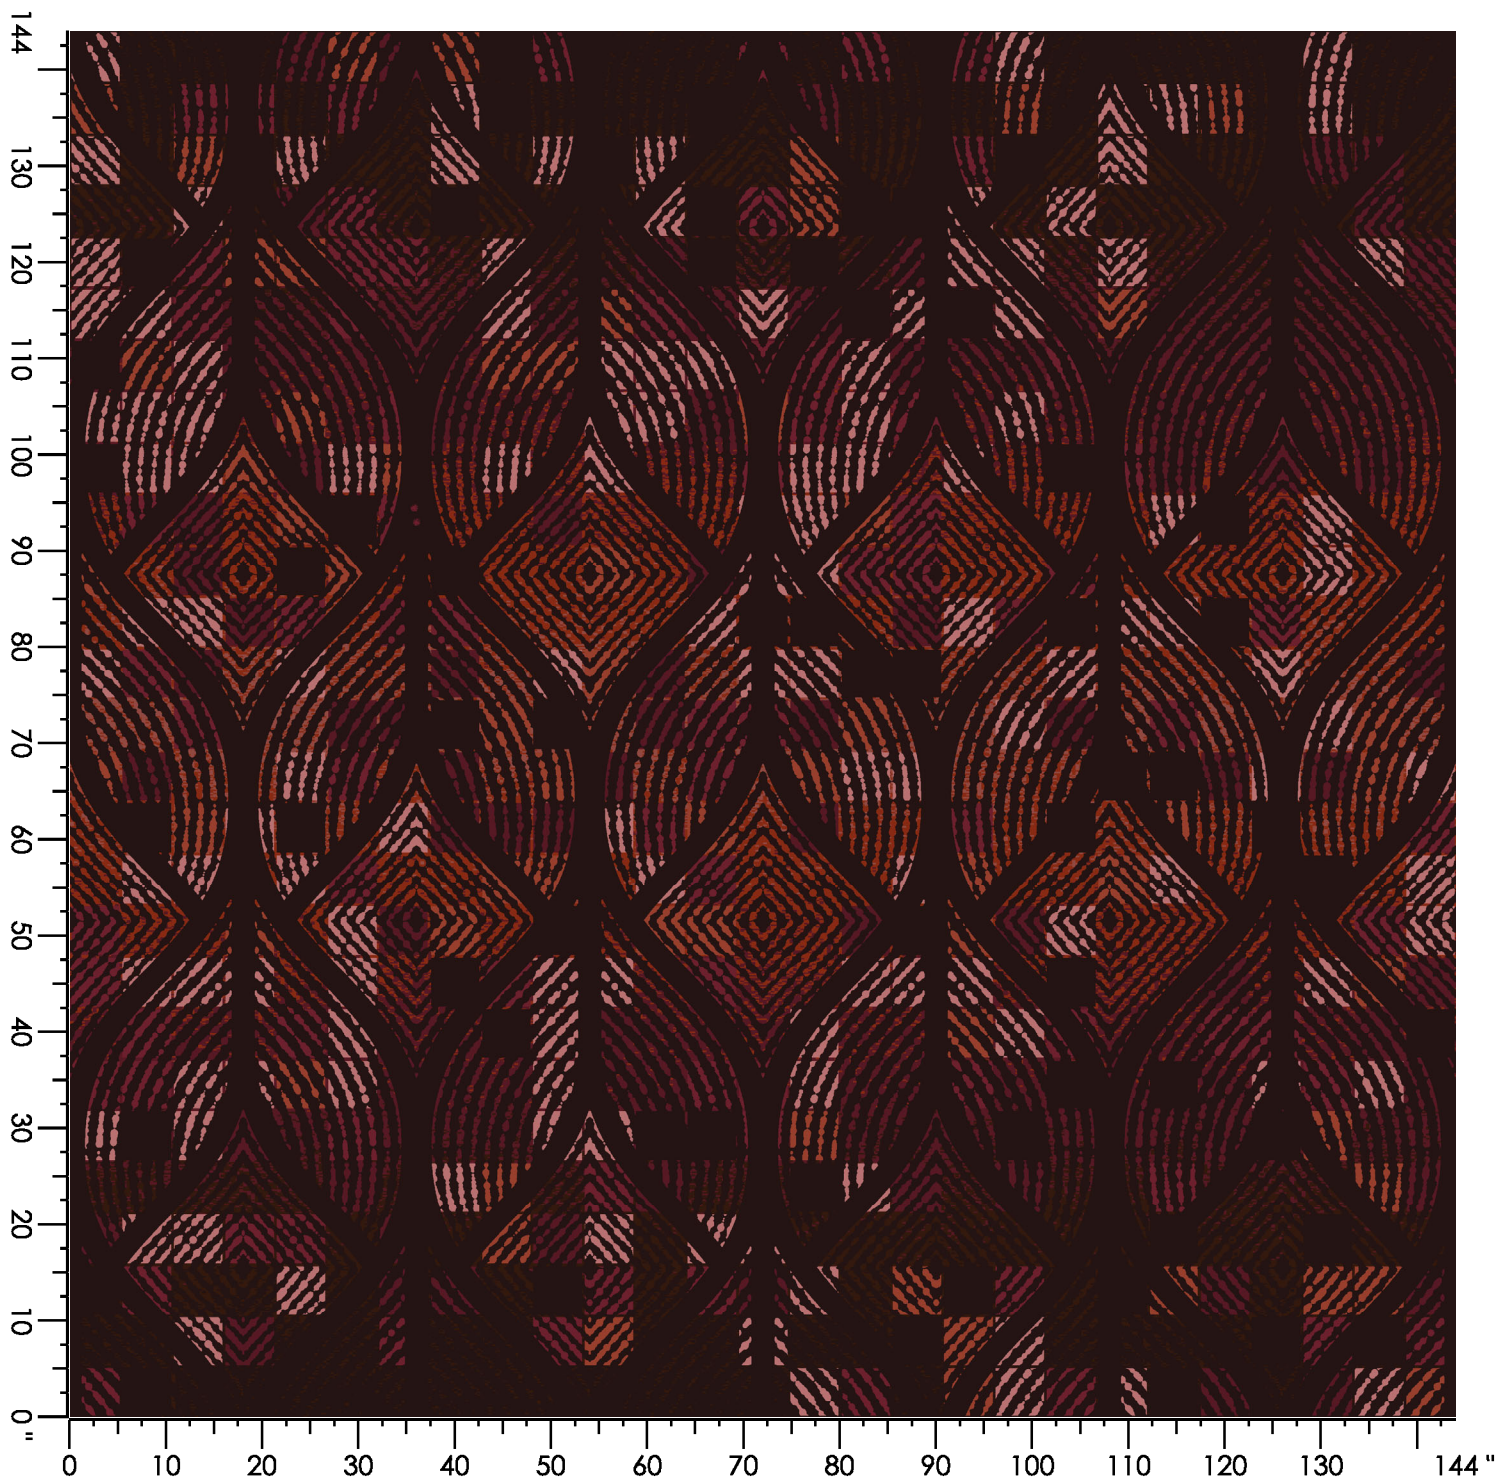

Design Number: INJ602
SG

Design Size: 144.00"W x 144.00"L

Repeat Type: STRAIGHT

1 repeat shown- not to scale

1	2	3	4	5	6	7	8
A770	A658	A762	A766	C763	E763	L765	E766
76.50%	3.60%	6.12%	2.75%	3.79%	2.03%	0.92%	4.29%