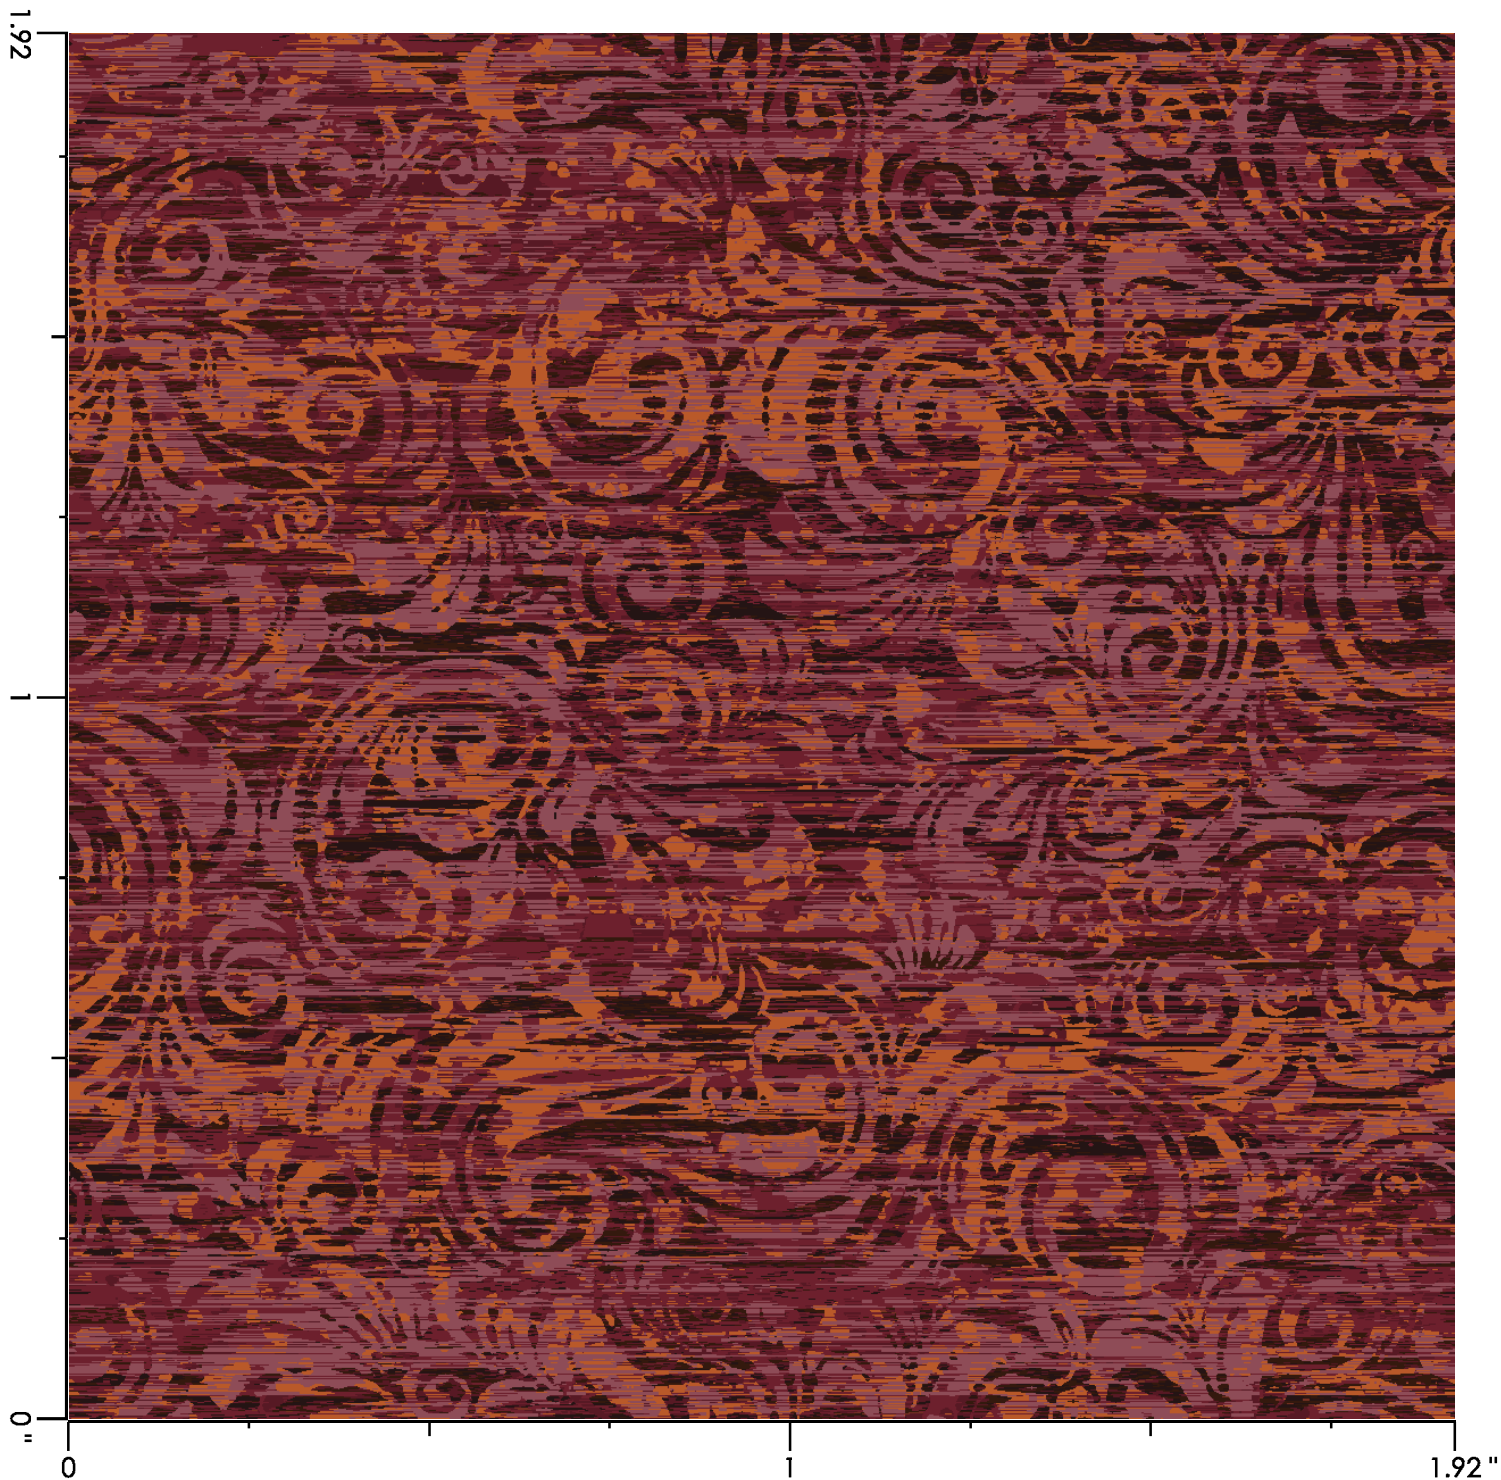

Design Number: INJ394

SG

Design Size: 1.92"W x 1.92"L

Repeat Type: STRAIGHT

1 repeat shown- not to scale

1	2	3	4	5	6	7
M766	D763	E762	A766	A762	A658	A770
27.92%	0.58%	16.34%	23.58%	11.93%	8.80%	10.84%