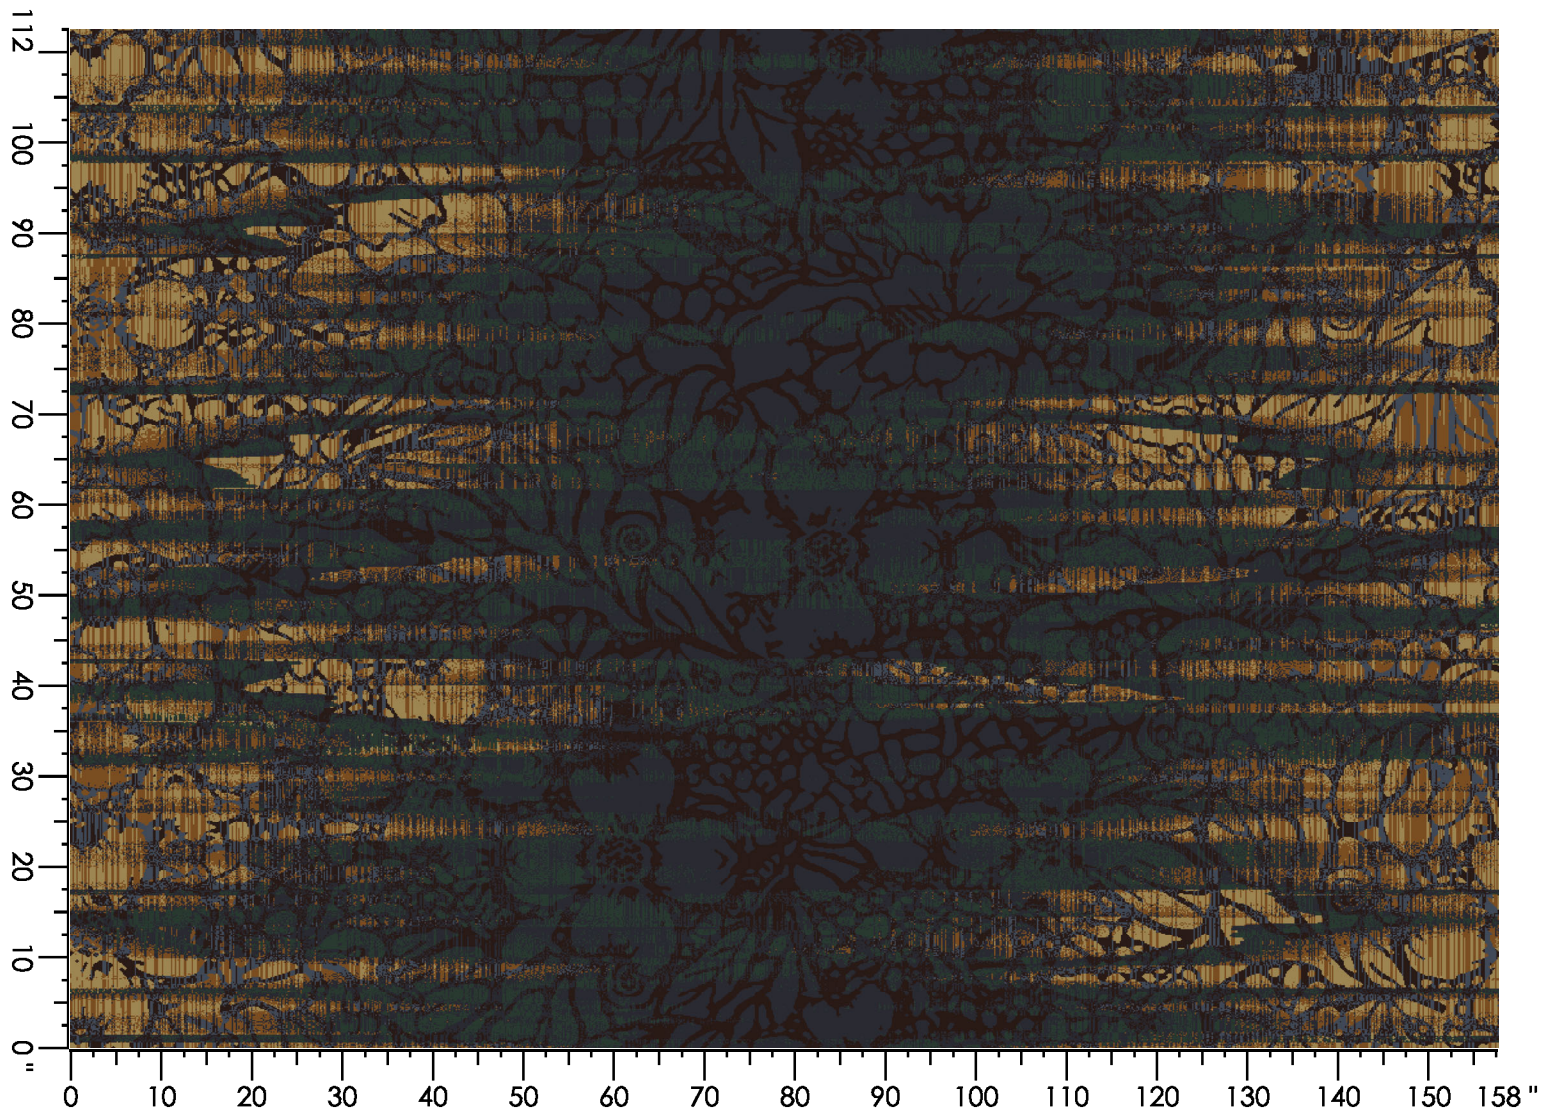

Design Number: AX1370-8

Design Size: 157.71"W x 112.50"L

Repeat Type: SIDE MATCH

1 repeat shown- not to scale

1	2	3	4	5	6
N653	E559	A983	K873	M657	H990
22.82%	38.76%	13.61%	7.12%	11.34%	6.35%