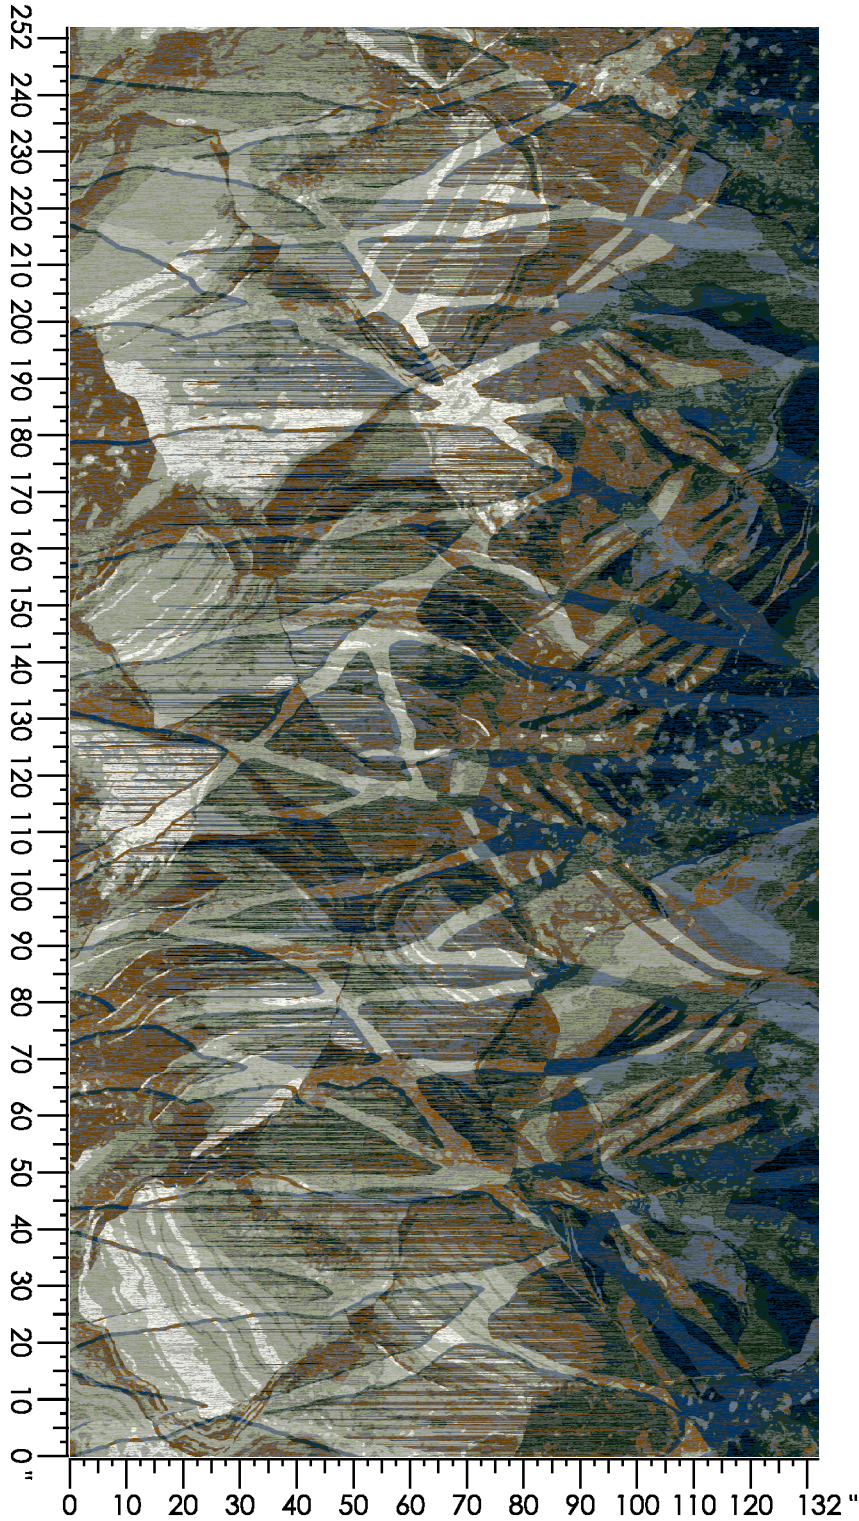

26
M3517L
3.57%

Design Number: V1233 SG

Design Size: 132.00"W x 252.00"L

Repeat Type: NO SIDE MATCH

1 repeat shown- not to scale

1 8002C 1.90%	2 5509C 4.25%	3 4003C 5.83%	4 8554C 8.56%	5 5528C 7.37%	6 4531C 10.58%	7 3504C 11.15%	8 8531C 10.25%	9 8533C 7.28%	10 1507C 2.09%
21 8002L 1.59%	22 5509L 3.55%	23 4003L 3.23%	24 8554L 4.29%	25 5528L 3.15%	26 4531L 4.90%	27 3504L 2.50%	28 8531L 2.95%	29 8533L 3.57%	30 1507L 1.01%