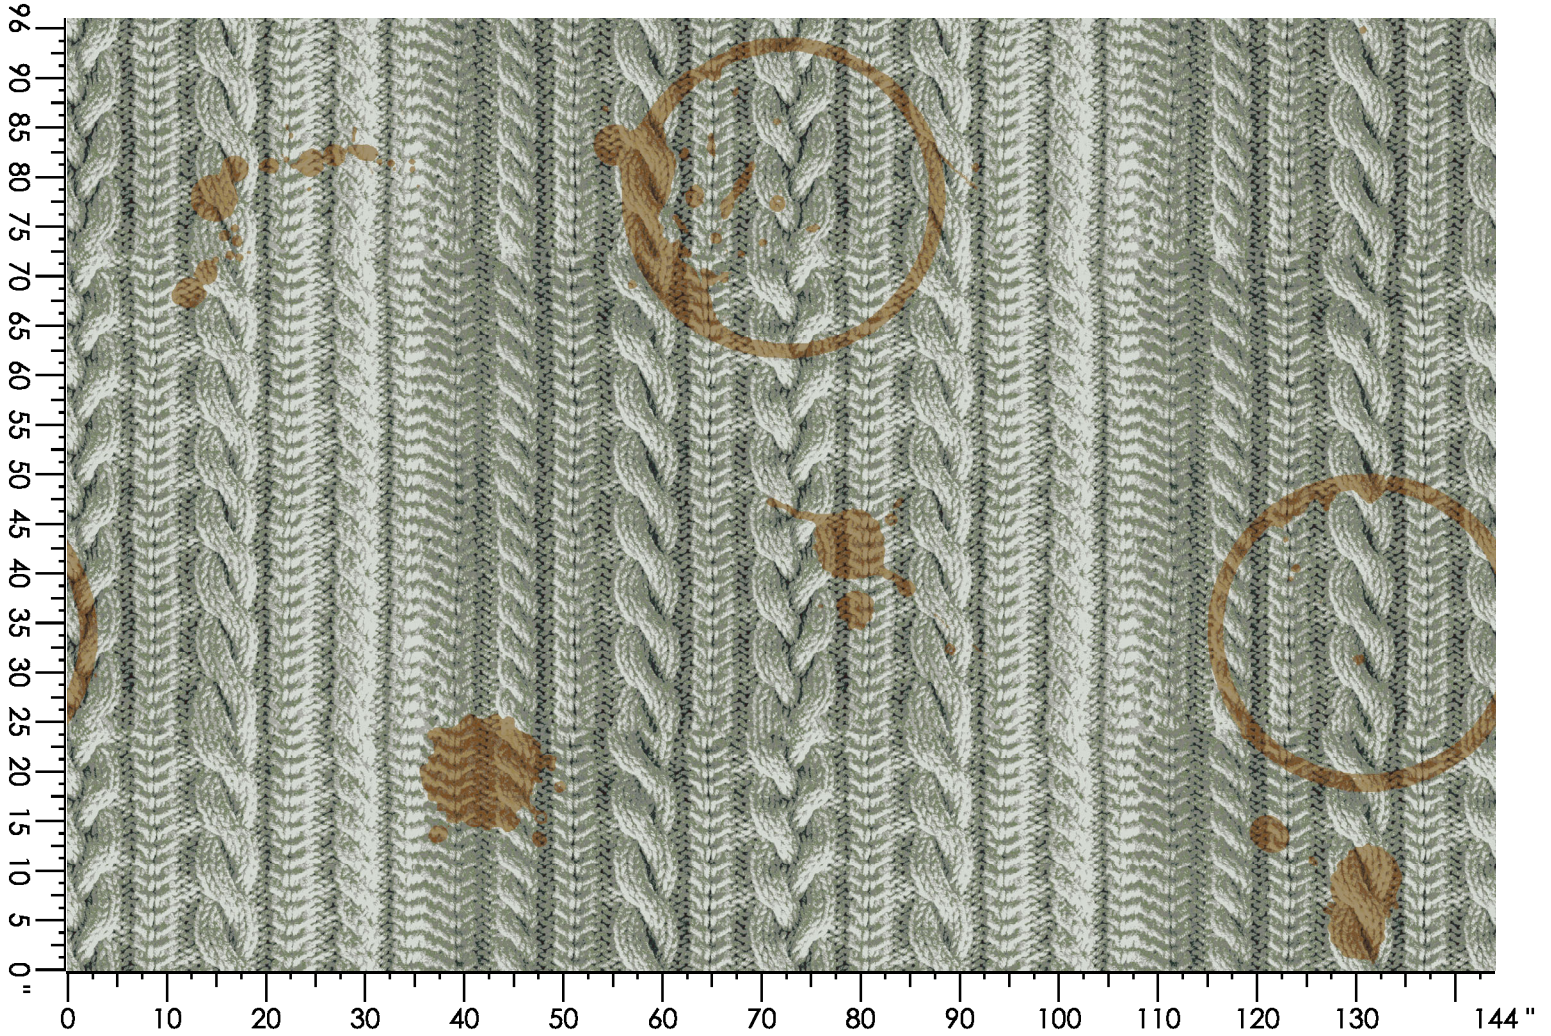

Design Number: INJ801 JB

Design Size: 144.00"W x 96.00"L

Repeat Type: SIDEMATCH

1 repeat shown- not to scale

1 A558 21.01%	2 B559 26.95%	3 G654 0.92%	4 H990 1.47%	5 C557 13.89%	6 E989 20.21%	7 A982 7.28%	8 K654 1.18%	9 L655 0.50%	10 M657 0.90%
11 M654 0.24%	12 N652 0.11%	13 A983 3.31%	14 E559 1.47%	15 N653 0.57%