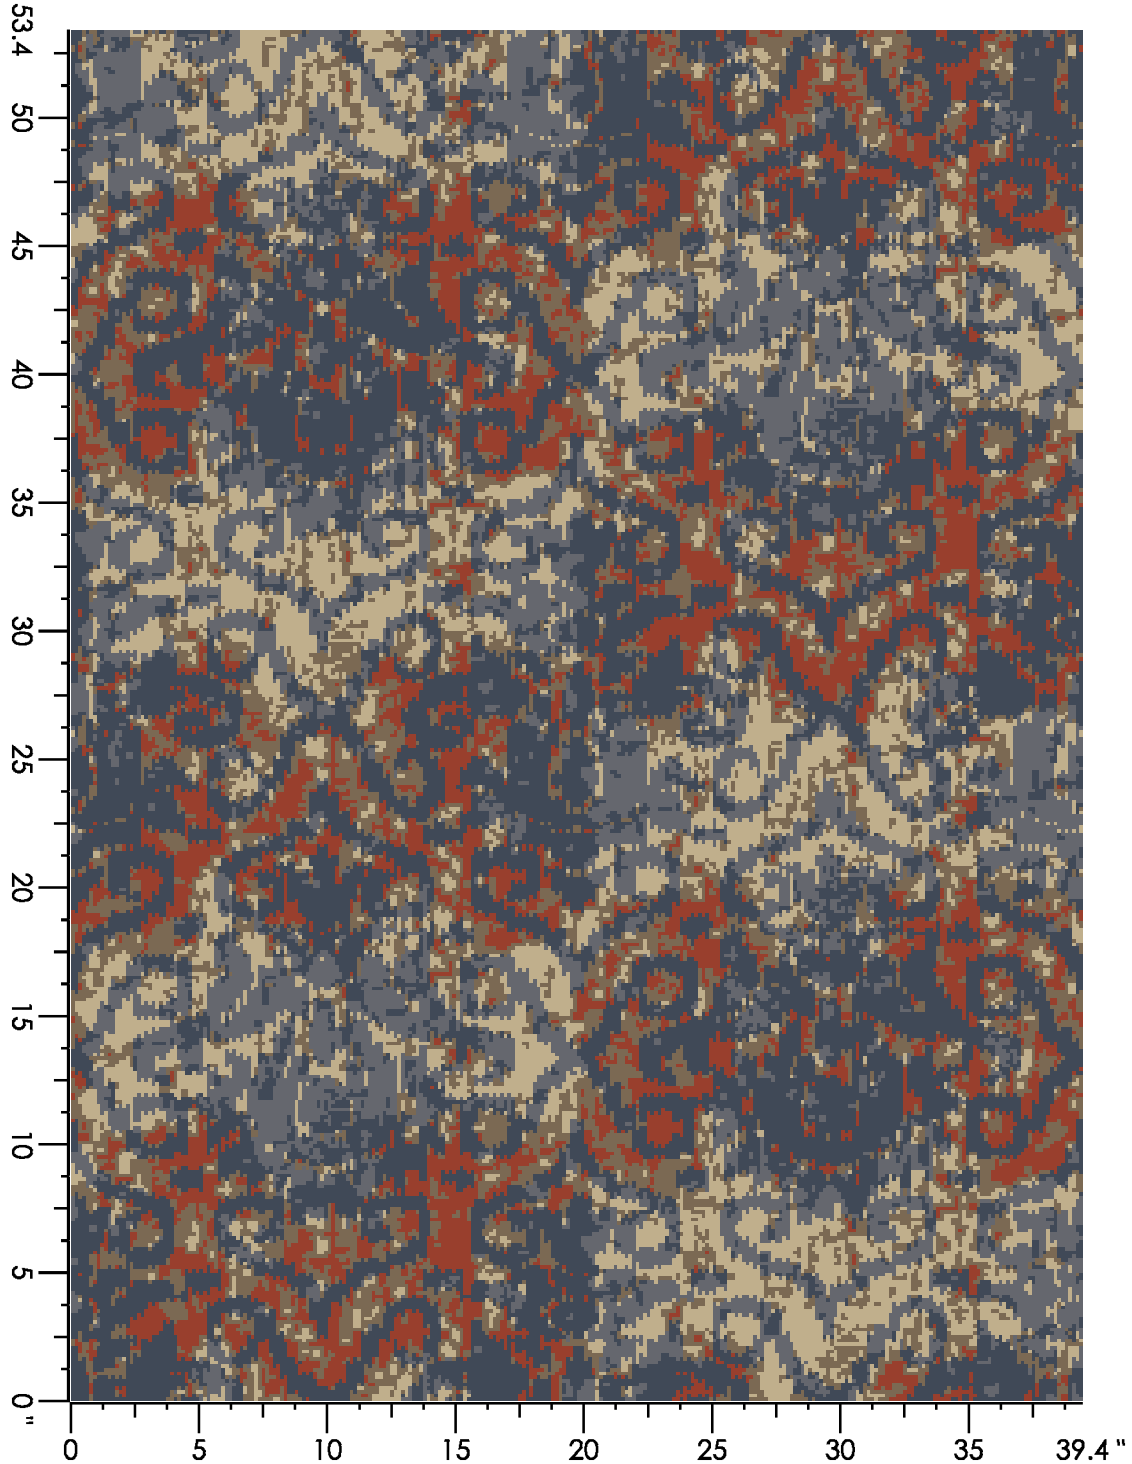

Design Number:
AX3045-9 (B13002A-7B01)
Design Size: 39.43"W x 53.43"L

custom HOSPITALITY

Repeat Type: side match
Designer: AM

1 repeat shown- not to scale

1	2	4	9	10
K873	C561	E763	K654	F989
35.68%	18.86%	12.25%	18.47%	14.73%