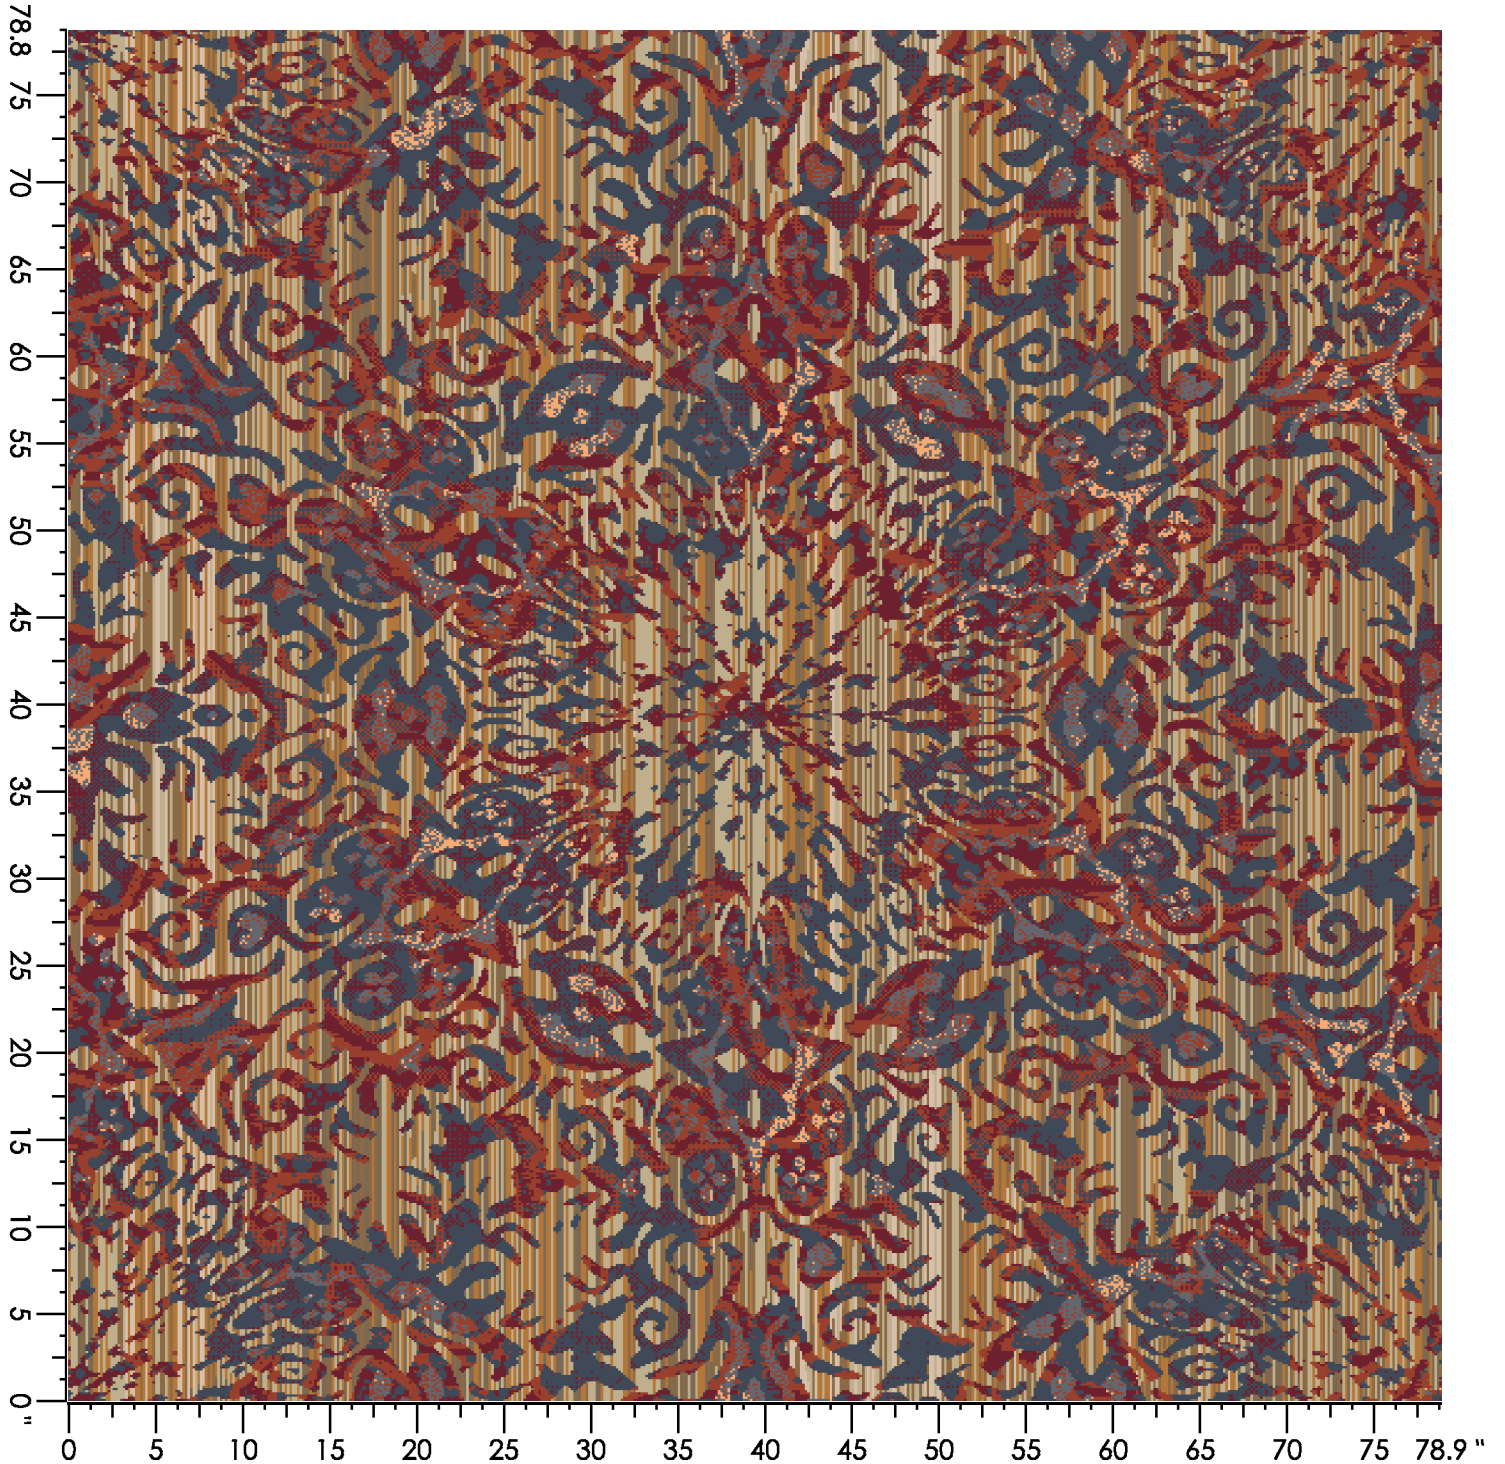

Design Number:
AX3048-9 (J17055-J01)

Design Size: 315.43"W x 234.67"L

Repeat Type: Carpet to Fit-
Side Match Half Drop

Designer: AM

1 repeat shown- not to scale

custom HOSPITALITY

1	2	3	4	5	6	7	13
8518C	8537C	2041C	2048C	3508C	2514C	3537C	B558
26.69%	21.50%	12.67%	5.11%	9.57%	0.62%	15.65%	8.19%