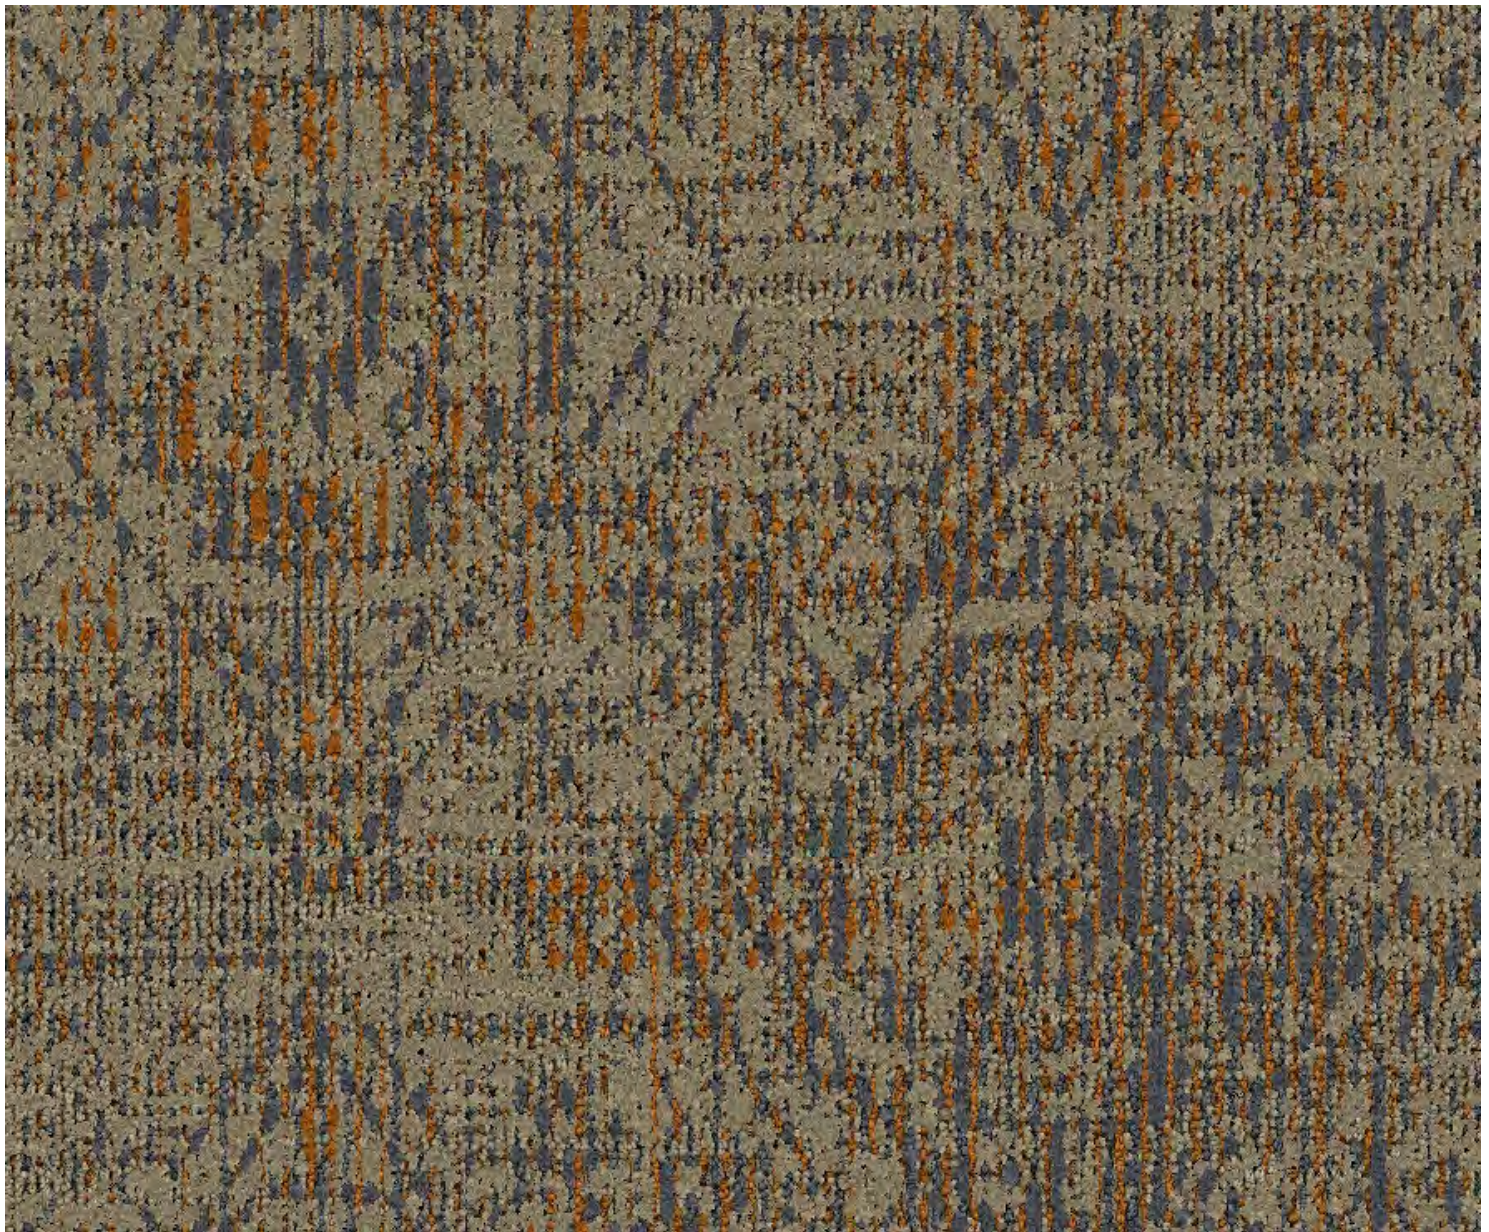

Design Number: D3948

Repeat: STRAIGHT

Product Type: Dynamics

Thread-up: ABAC

Ounce Weight: 32

Repeat Type:

Production Width:

lx hosp yrns
3526

lx hosp yrns
3508

lx hosp yrns
8537

DEV#	
Project Name:	
Room Type:	
Approved for Sample:	
Approved for Production:	

1 Repeat Shown

No printed material contained here-in may be reproduced without the written permission of Tarkett, Inc. Due to variations in monitors and light sources, we cannot guarantee that the colors in this image will be an exact match to your colors. Tarkett Hospitality 285 Kraft Dr. Dalton GA 30721