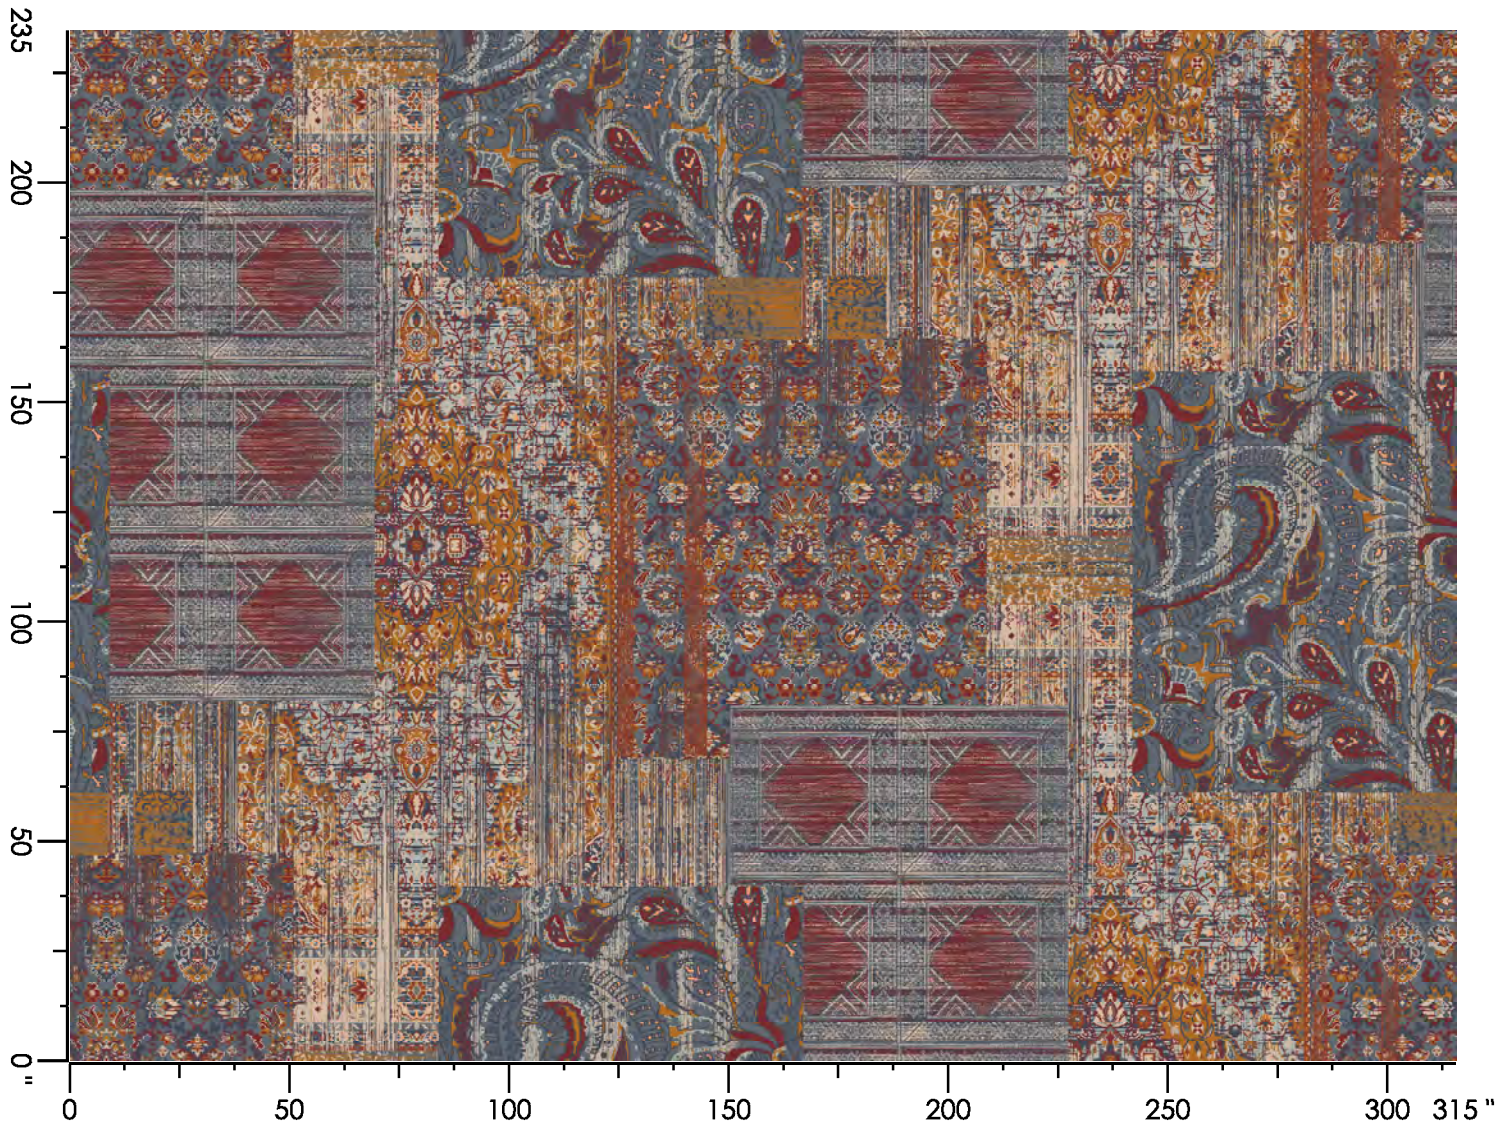

Design Number:
AX3048-9 (J17055-J01)

Design Size: 315.43"W x 234.67"L

Repeat Type: Carpet to Fit-
Side Match Half Drop

Designer: AM

1 repeat shown- not to scale

custom HOSPITALITY

1	2	3	4	5	6	7	13
8518C	8537C	2041C	2048C	3508C	2514C	3537C	B558
26.69%	21.50%	12.67%	5.11%	9.57%	0.62%	15.65%	8.19%