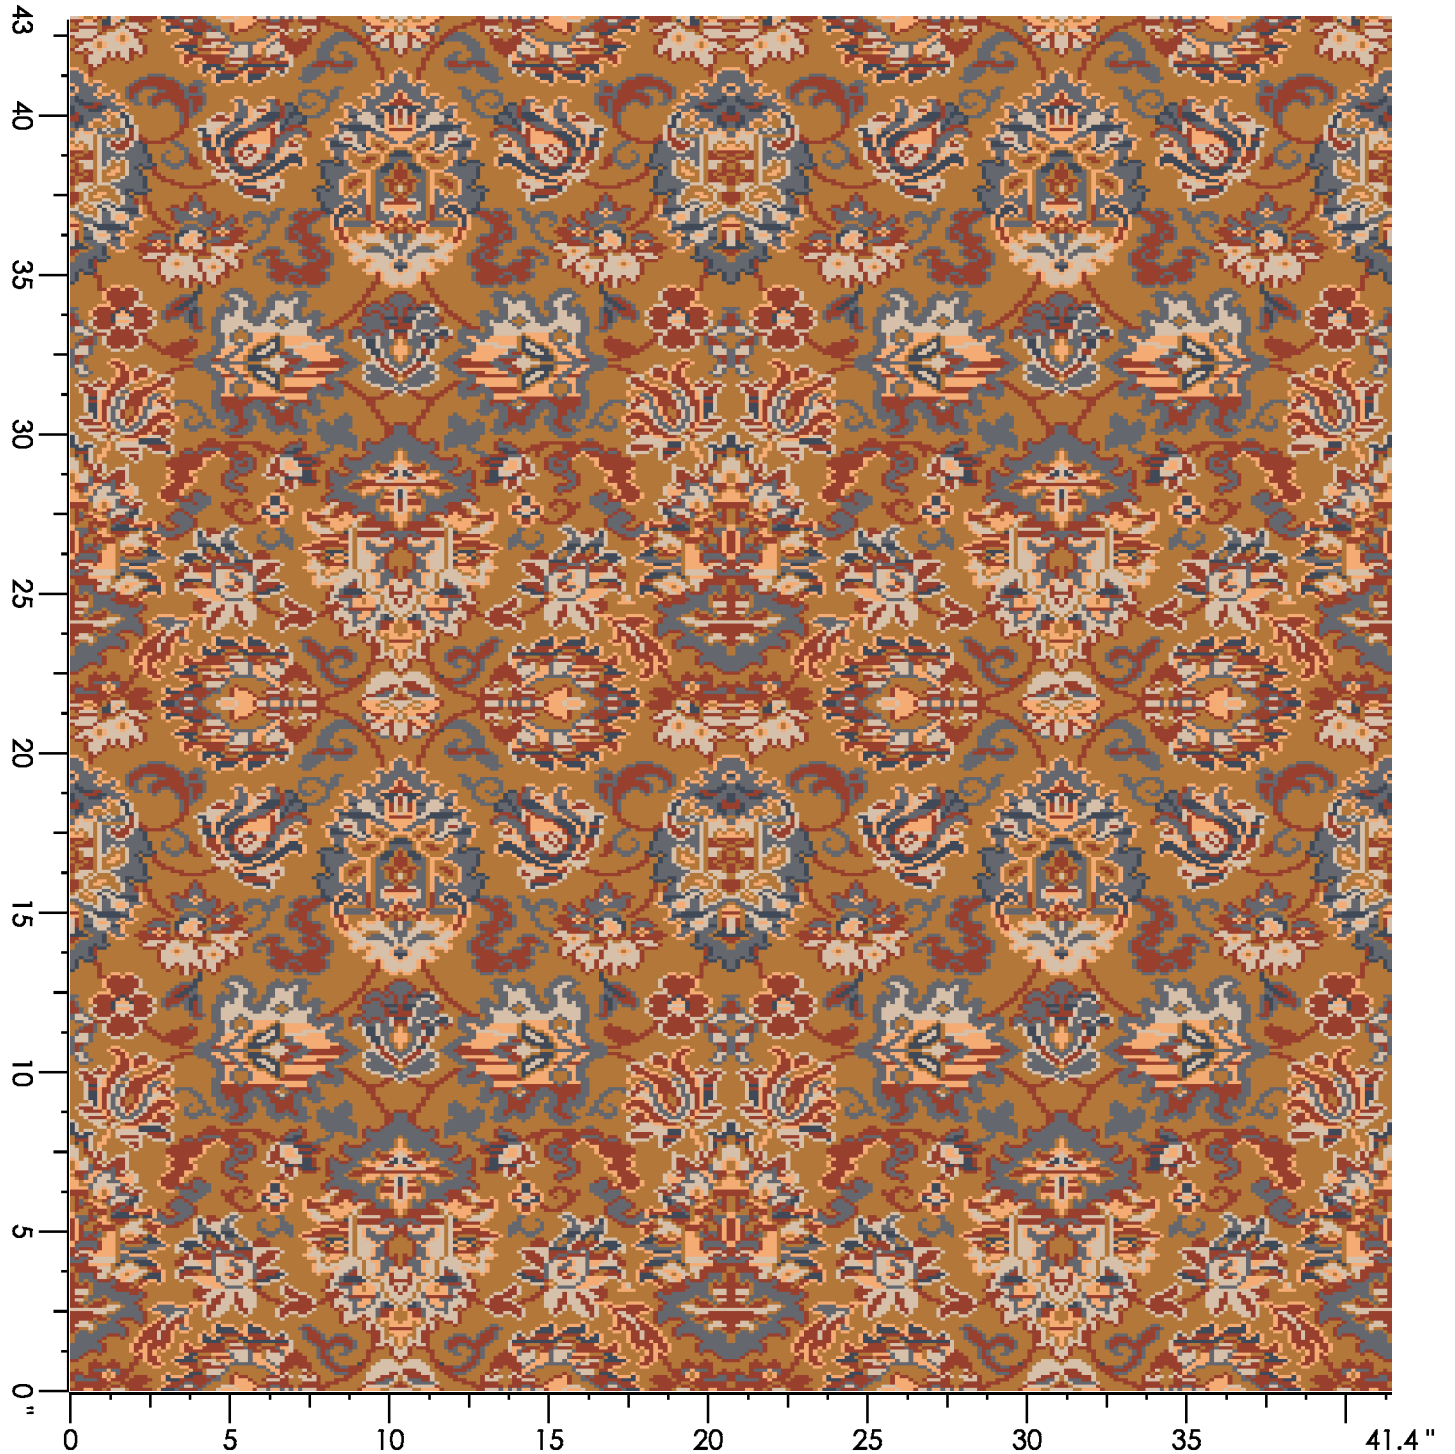

1 repeat shown- not to scale

1 K873 15.87%	2 C561 25.97%	3 B767 17.64%	4 E763 3.33%	5 C659 7.20%	6 K763 3.12%	7 F652 1.60%	8 B655 1.92%	9 K654 7.52%	10 F989 6.84%
11 A561 4.21%	12 A556 4.77%								

Design Number:
AX3050-9 (J17058-J01)
Design Size: 97.43"W x 116.14"L
Repeat Type: END MATCH
ONLY Designer: AM

1 repeat shown- not to scale

1	2	4	5	6	7
K873	C561	E763	C659	K763	F652
4.76%	17.08%	20.21%	35.63%	9.61%	12.70%

Design Number:
AX3046-9 (B14959A-8B01)
Design Size: 315.43"W x 377.50"L

custom HOSPITALITY

Repeat Type: SIDE MATCH
Designer: AM

Design Number: LP1838

LD

Design Size: 72.00"W x 91.00"L

custom HOSPITALITY

Repeat Type: Side Match

1 repeat shown- not to scale

1	2	3	4	5	6	7	8
8518C	8537C	2048C	3508C	3537C	3529C	3526C	X400C
9.96%	5.80%	13.12%	17.99%	2.16%	11.26%	21.00%	18.71%

Design Number: LP1839

LD

Design Size: 72.00"W x 91.00"L

custom HOSPITALITY

Repeat Type: side match

1 repeat shown- not to scale

1	2	3	4	5	7	10	11
8518C	8537C	2041C	2048C	3508C	3537C	3526C	X400C
2.74%	4.23%	11.86%	17.52%	28.69%	3.04%	21.46%	10.44%