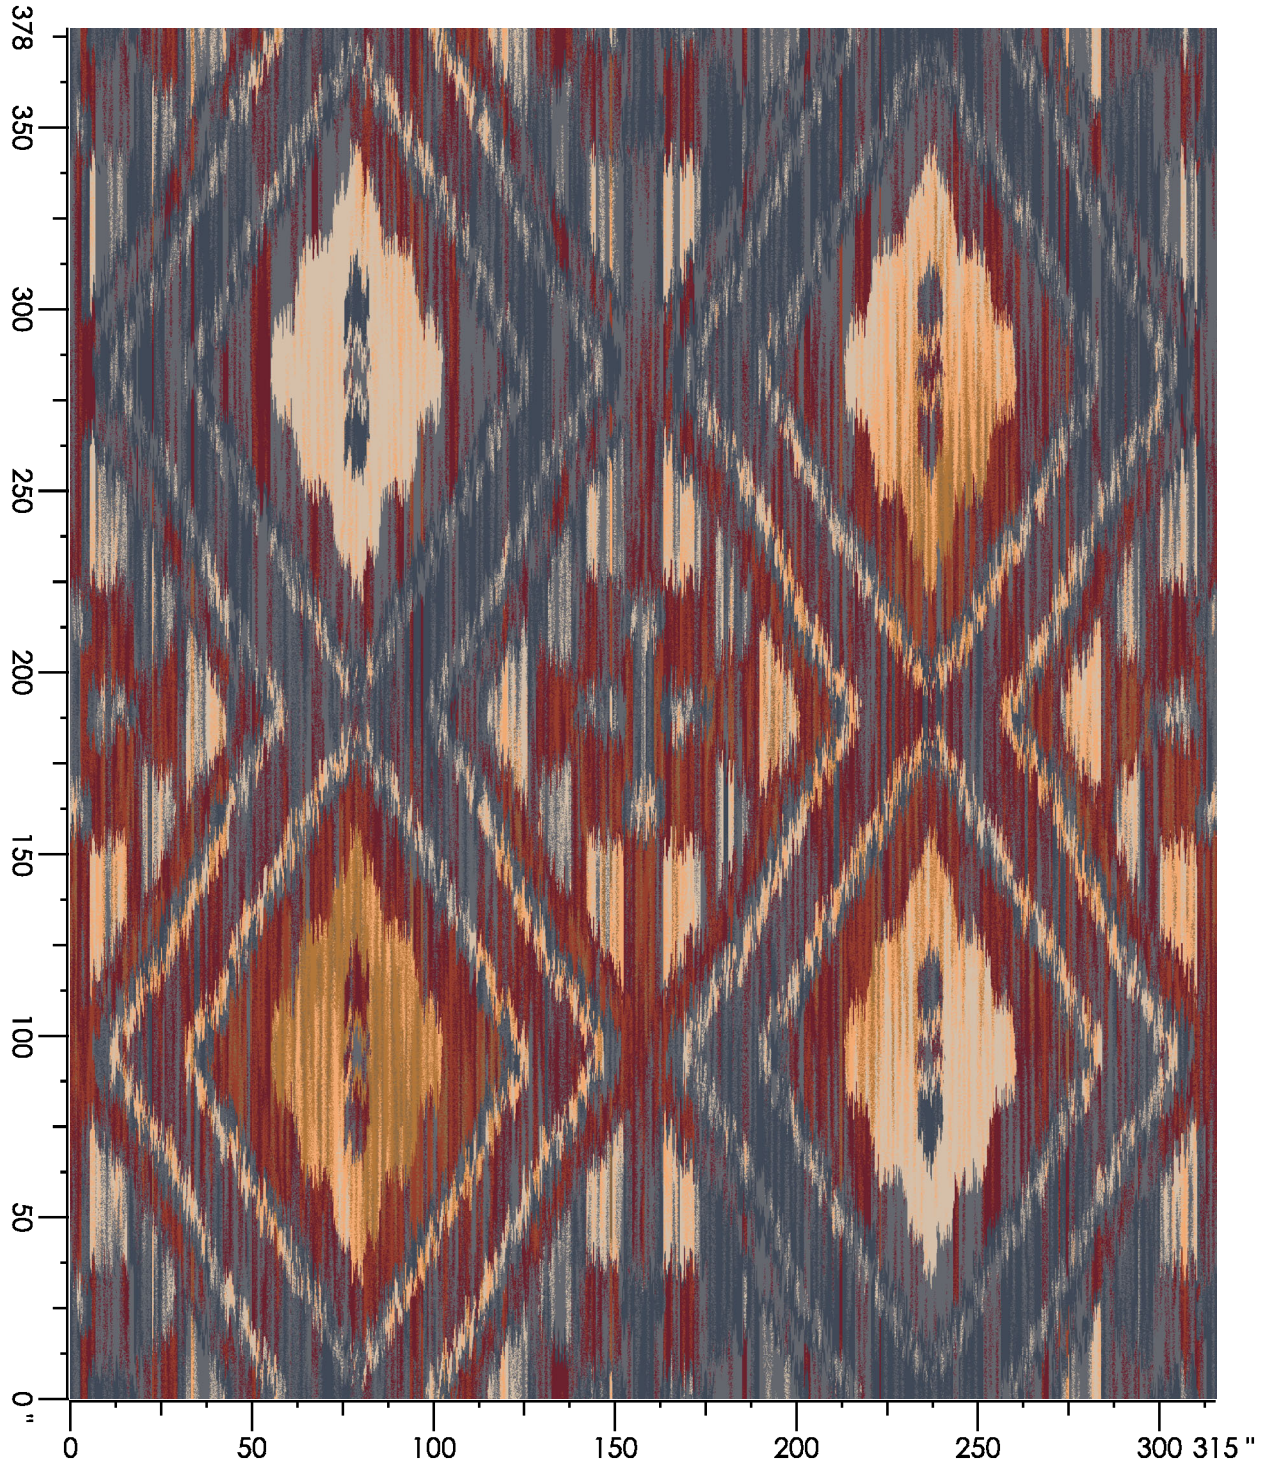

Design Number:
AX3046-9 (B14959A-8B01)
Design Size: 315.43"W x 377.50"L

custom HOSPITALITY

Repeat Type: SIDE MATCH
Designer: AM

1 repeat shown- not to scale

1	2	3	4	5	6	7	8
K873	C561	B767	E763	C659	K763	F652	B655
19.80%	33.23%	18.72%	7.86%	2.46%	6.22%	9.89%	1.82%