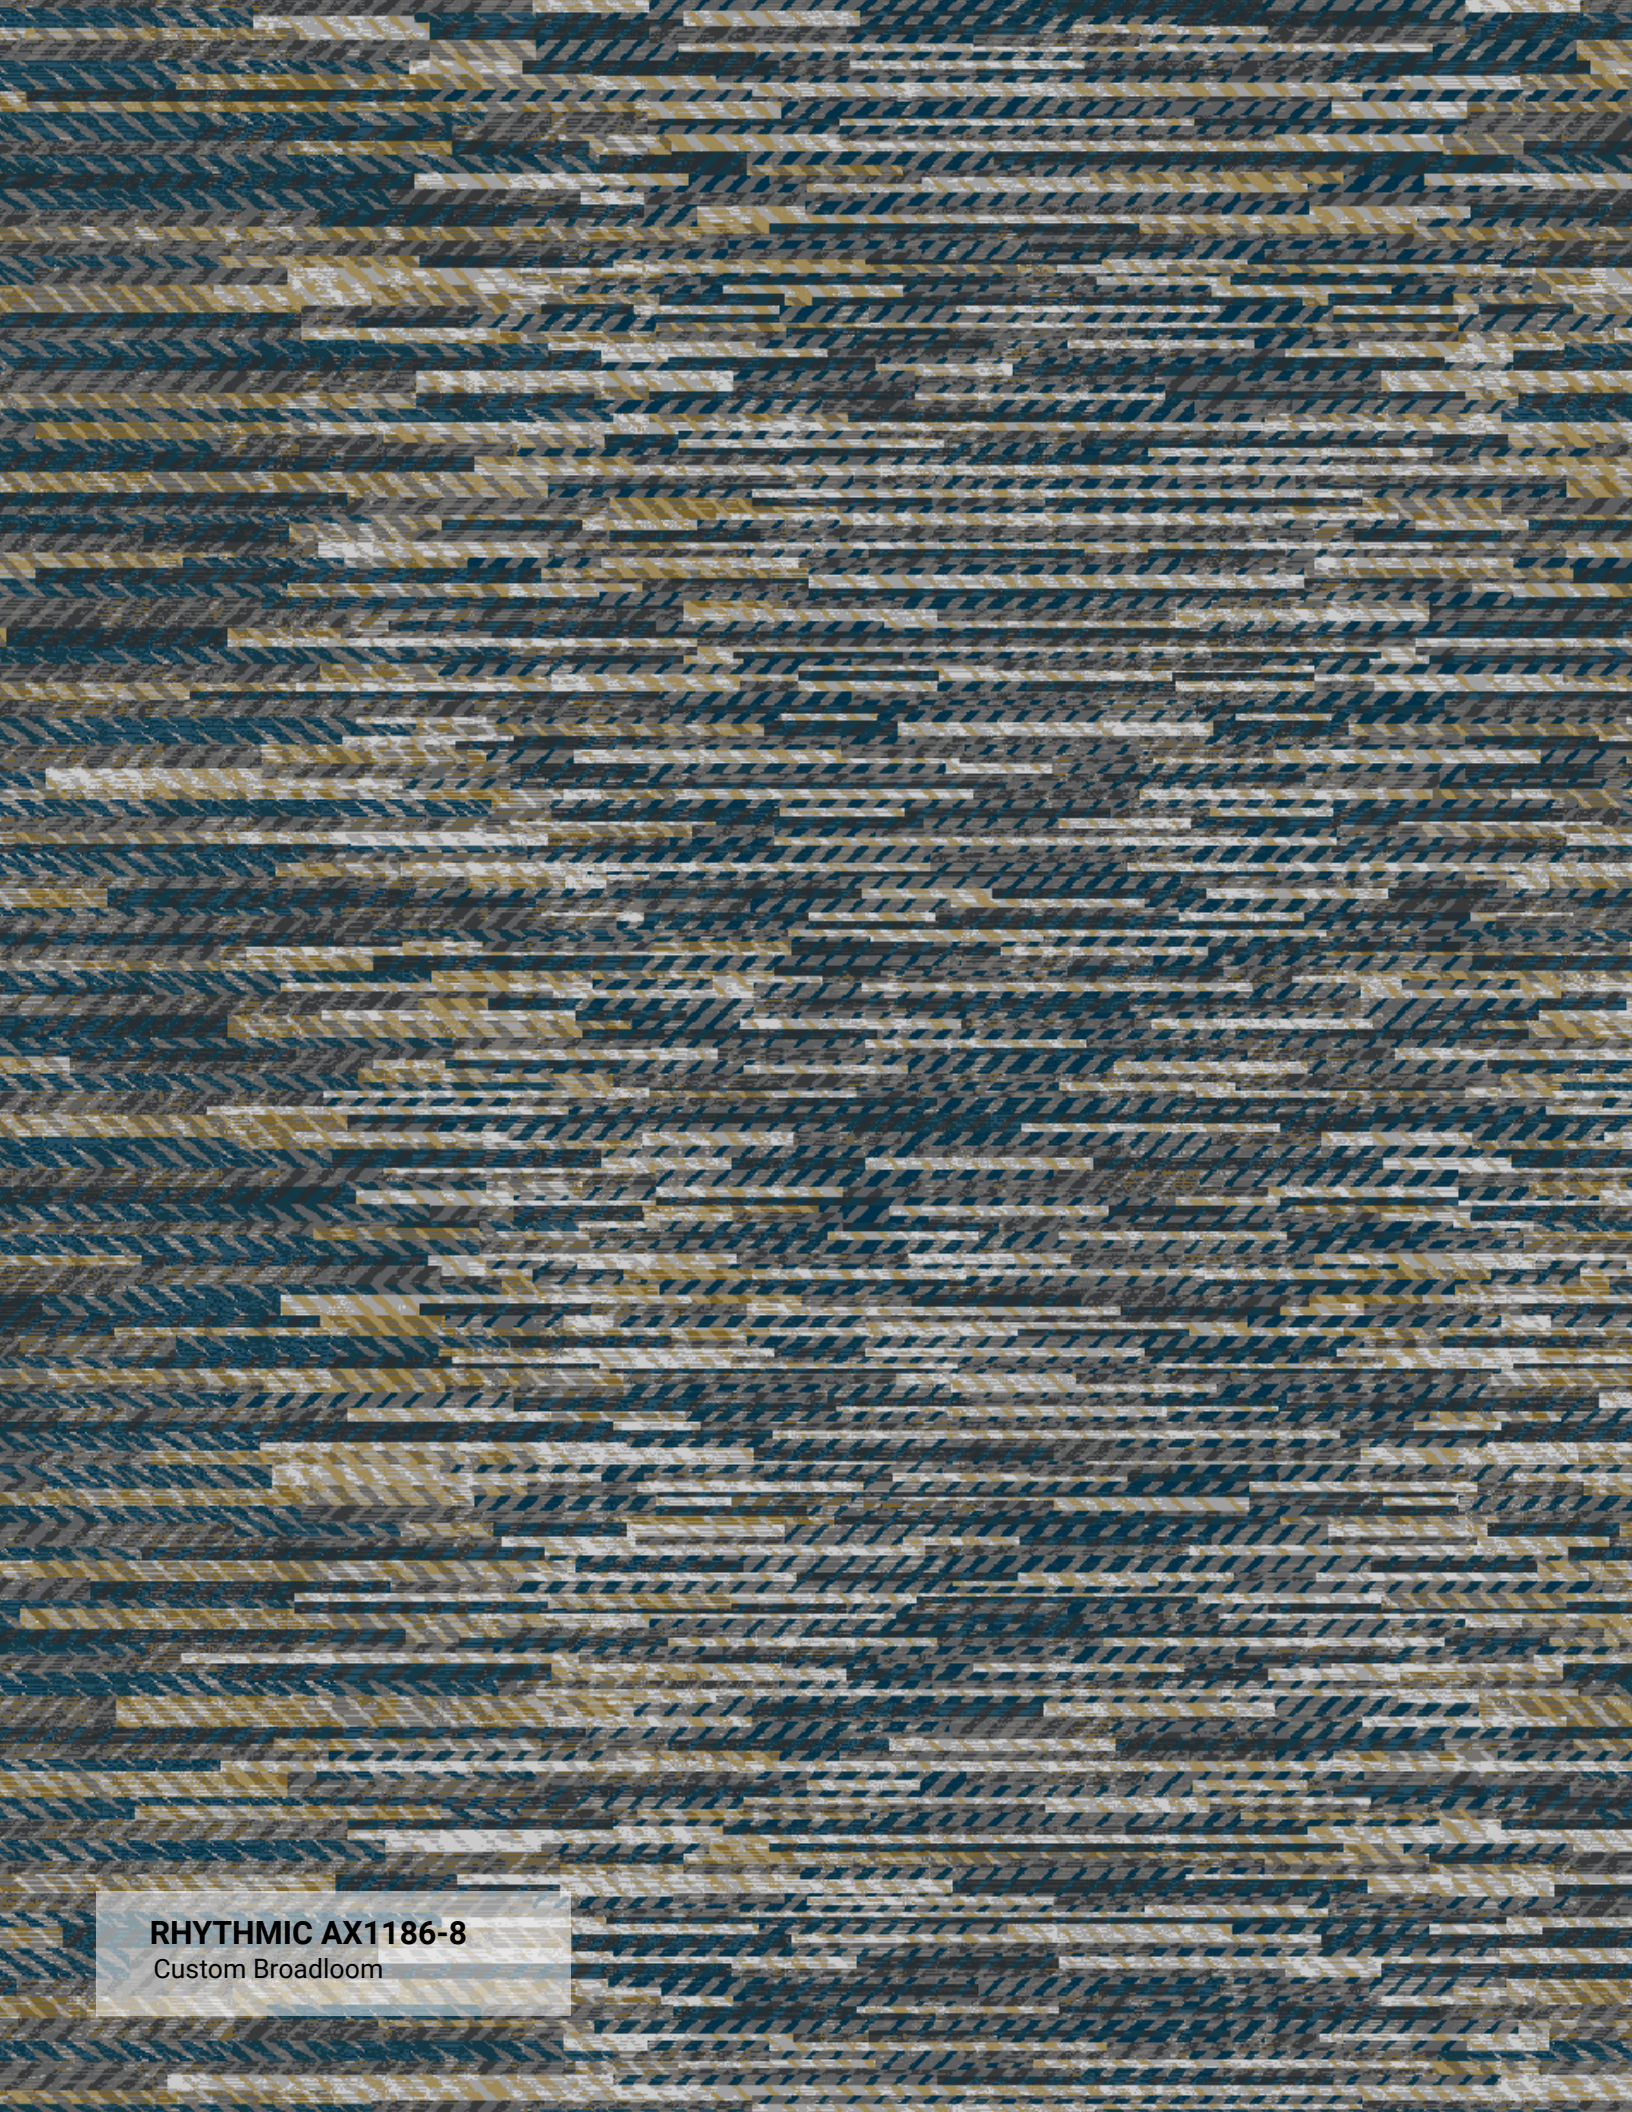

RHYTHMIC

hospitality carpet

Modern
Melody
Rhythm

Inspired by repetitive lines found in cable
architecture and musical instruments,
Rhythmic resonates structure and rhythm.
Its textures and details play with light
and shadow, creating a look that is both
dramatic and modern.

RHYTHMIC AX1181-8
Custom Broadloom

**Structure
and form.
Music and
melody.**

RHYTHMIC AX1182-8
Custom Broadloom

RHYTMIC AX1183-8
Custom Corridor

RHYTHMIC AX1184-8
Custom Corridor

RHYTHMIC AX1185-8
Custom Broadloom