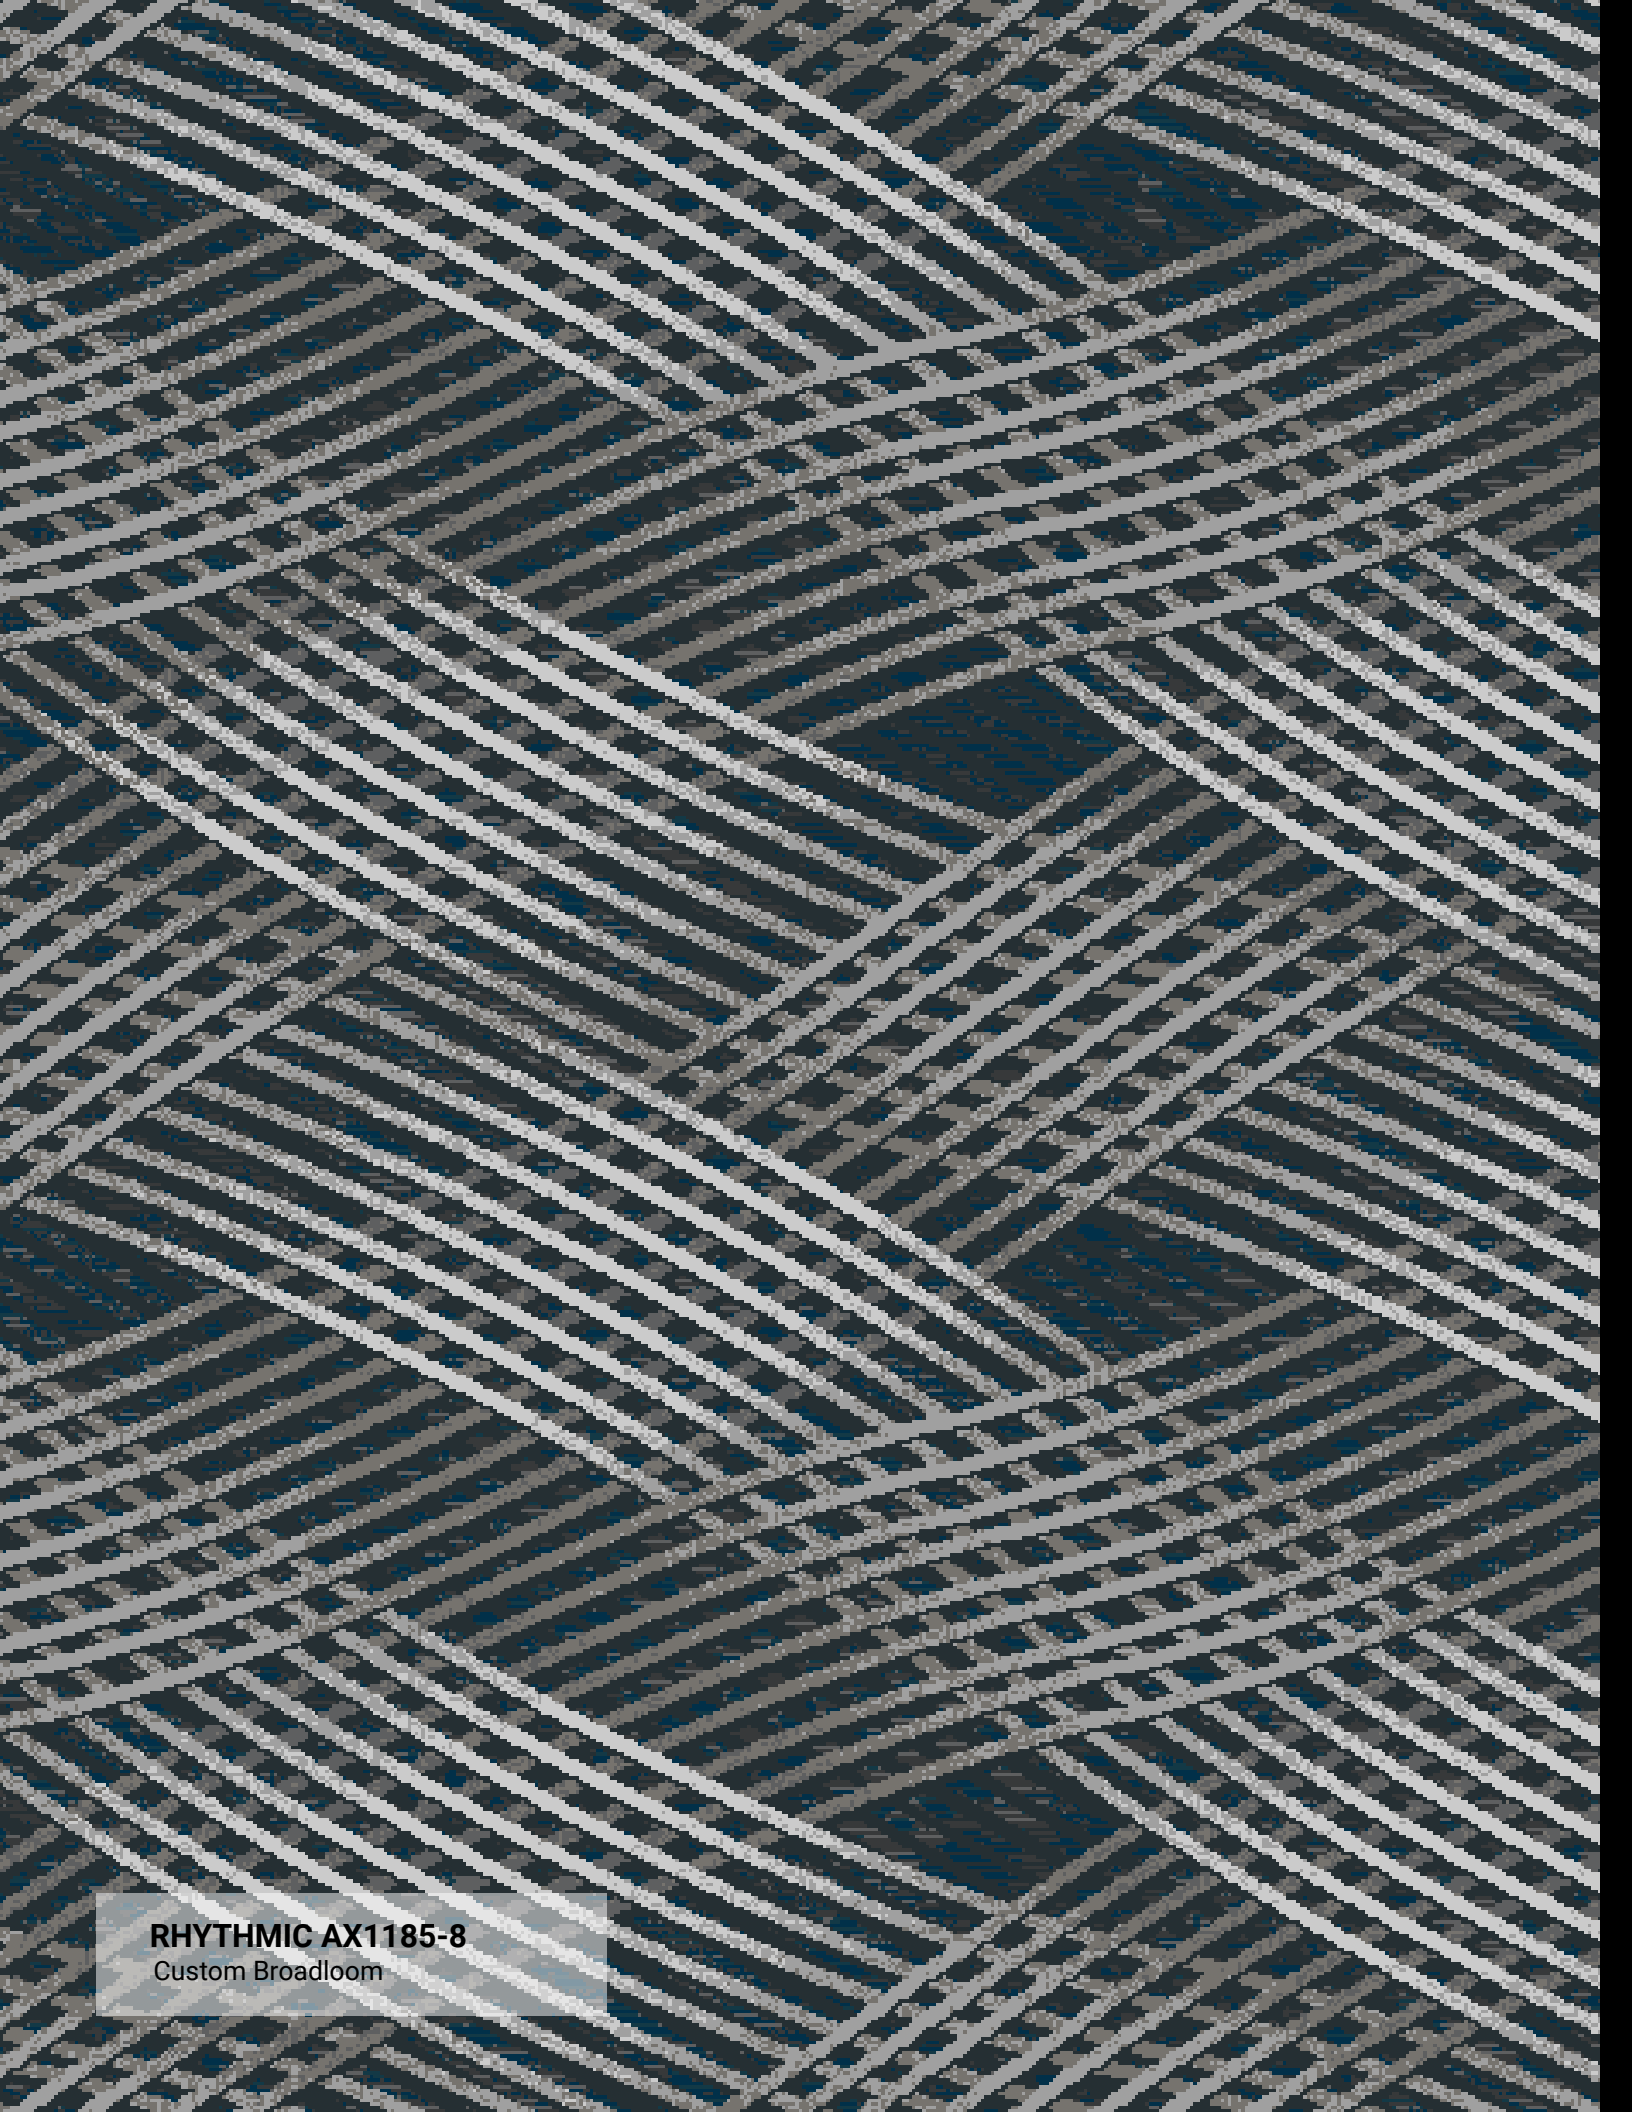

RHYTHMIC

hospitality carpet

Modern
Melody
Rhythm

Inspired by repetitive lines found in cable
architecture and musical instruments,
Rhythmic resonates structure and rhythm.
Its textures and details play with light
and shadow, creating a look that is both
dramatic and modern.

RHYTHMIC AX1181-8
Custom Broadloom

**Structure
and form.
Music and
melody.**

RHYTHMIC AX1182-8
Custom Broadloom

RHYTMIC AX1183-8
Custom Corridor

RHYTHMIC AX1184-8
Custom Corridor

RHYTHMIC AX1185-8
Custom Broadloom