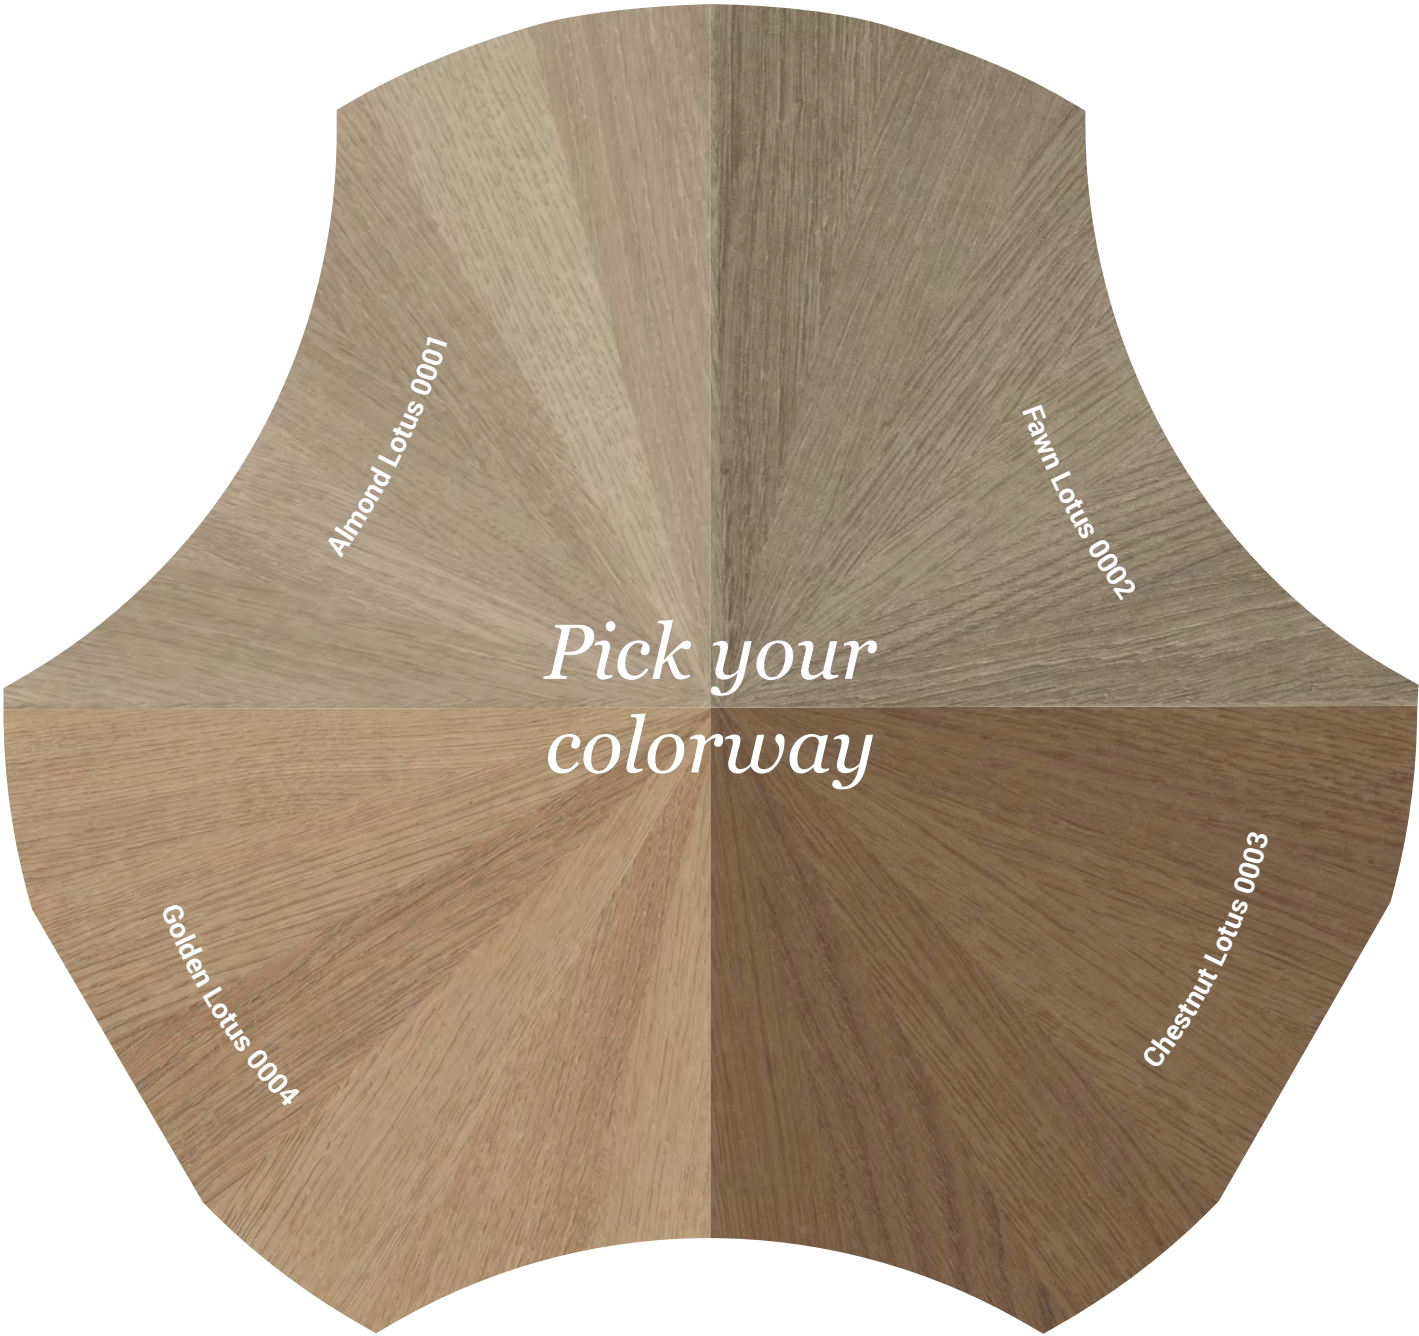

Lotus Reserve[™]

LUXURY VINYL FLOORING

*Luxury Like
You've Never Seen Before*

Add unexpected elegance to your spaces with Lotus Reserve™ luxury vinyl flooring. This unique wood-look provides a soft touch, featuring interlocking curves and a parquet-like appearance. Engineered for comfort and heavy-duty traffic, it is beauty meeting performance.

Almond Lotus 0001

Fawn Lotus 0002

Almond Lotus 0001

Fawn Lotus 0002

*Pick your
colorway*

Golden Lotus 0004

Chestnut Lotus 0003

Chestnut Lotus 0003

Golden Lotus 0004

Overall Thickness: 0.197" (5 mm)

Wear Layer Thickness: .020" (0.51 mm)

Size: 16.93" x 18.11" (430 mm x 460 mm)

Edge Treatment: Square Edge (SE)

Classification: ASTM F1700 Class III, Type B