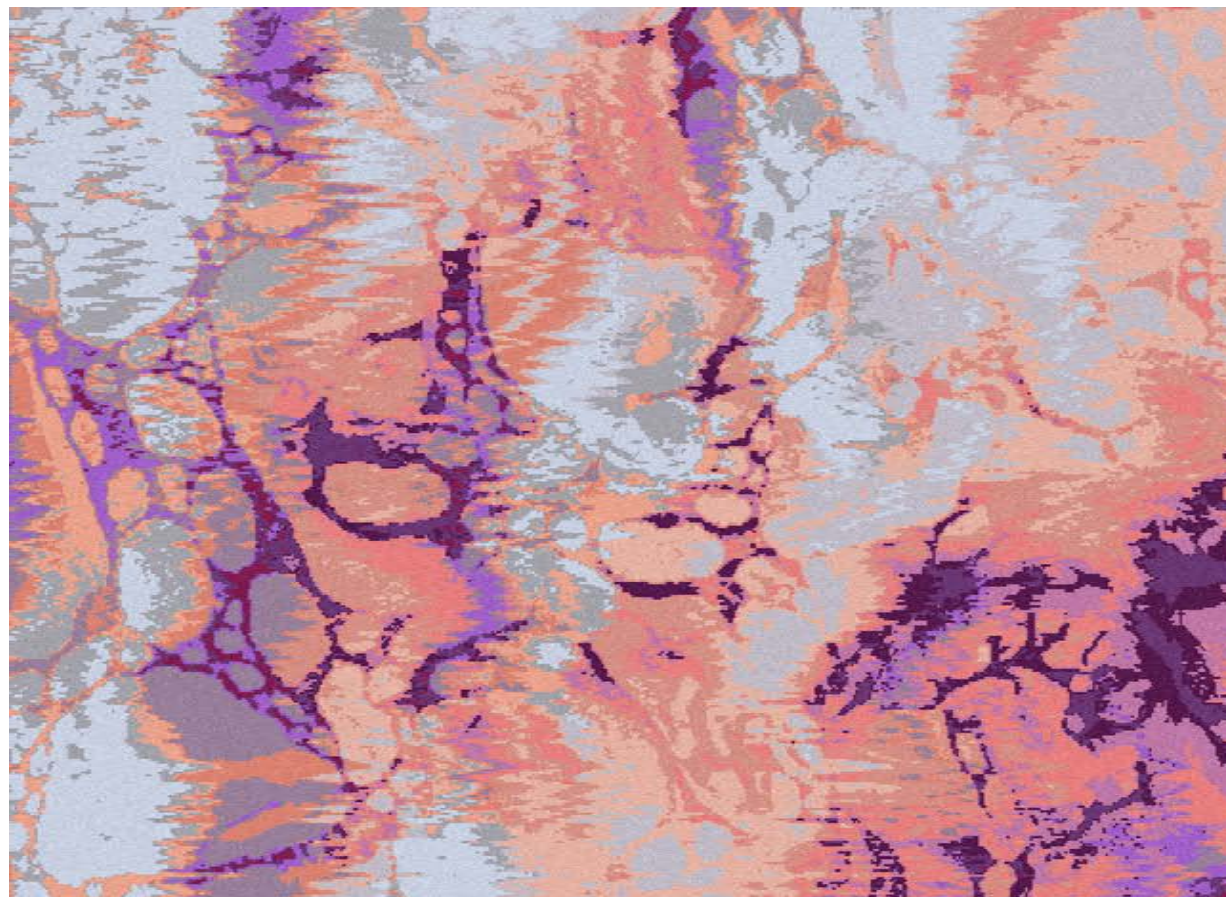

## TREND EDIT

Explore the atmospheric patterns and surreal dreamscapes of Transformative Glow.

Gradient color shifts create hazy, nebulous effects, while swirling marbling adds dynamic, 'living' qualities. Inspired by dream-like narratives and meta-imagination, Transformative Glow blends reality with imagination as a fun escape in three vibrant color combinations that create an almost ethereal glow.

INJ710

INJ1447

INJ1631

INJ1632

INJ1631

*dream*

INJ1642

INJ553