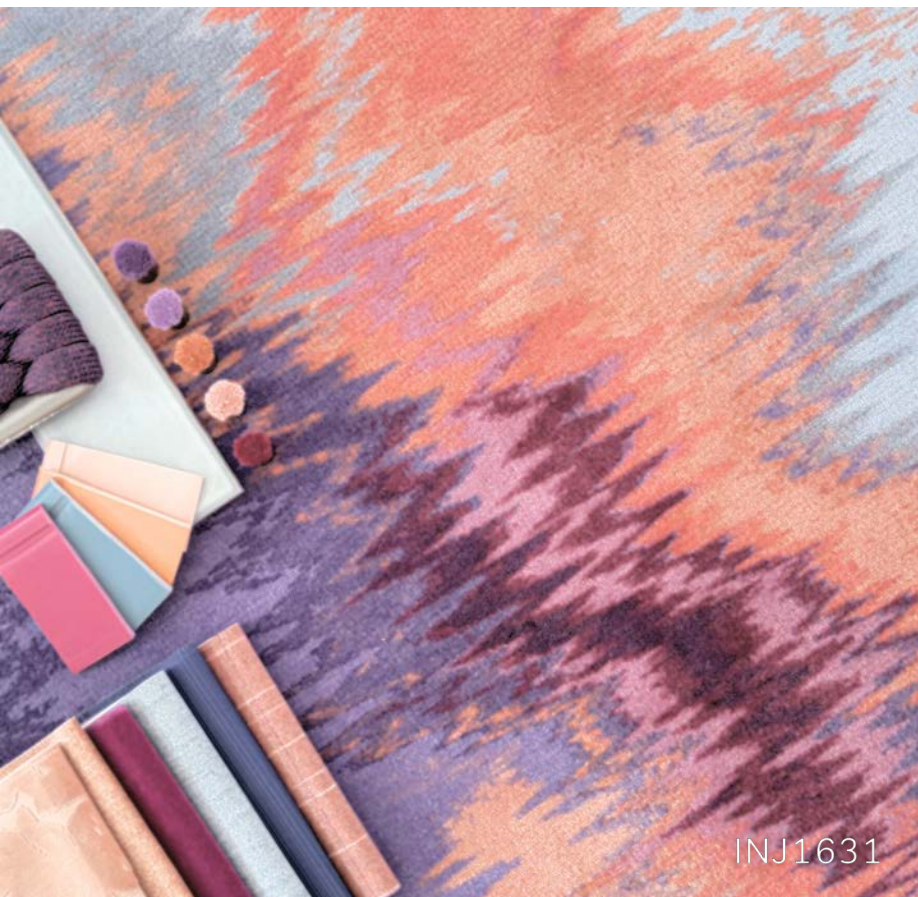

## TREND EDIT

Explore the atmospheric patterns and surreal dreamscapes of Transformative Glow.

Gradient color shifts create hazy, nebulous effects, while swirling marbling adds dynamic, 'living' qualities. Inspired by dream-like narratives and meta-imagination, Transformative Glow blends reality with imagination as a fun escape in three vibrant color combinations that create an almost ethereal glow.

INJ710

INJ1447

INJ1631

INJ1632

INJ1631

*dream*

INJ1642

INJ553