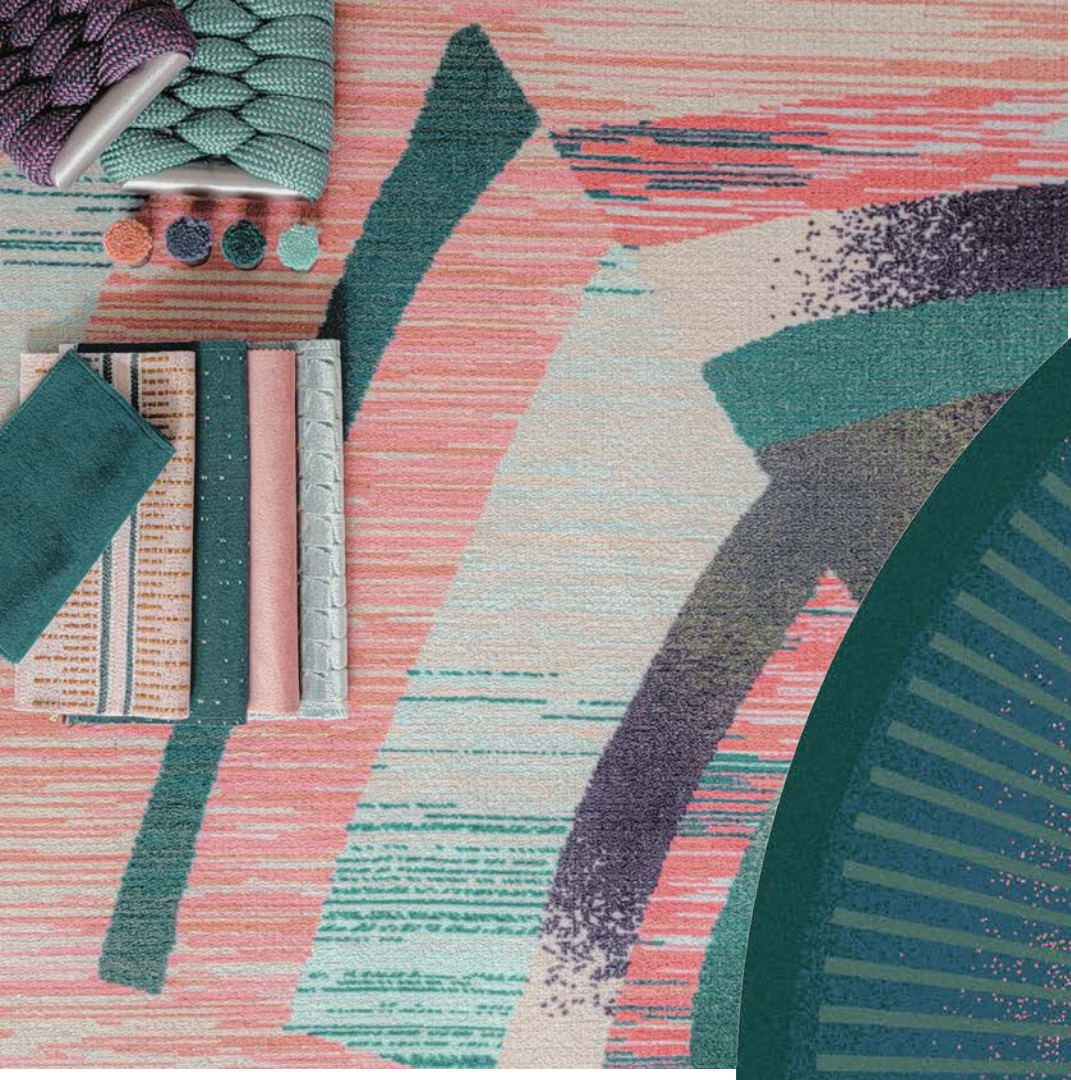

## TREND EDIT

Explore the atmospheric patterns and surreal dreamscapes of Transformative Glow.

Gradient color shifts create hazy, nebulous effects, while swirling marbling adds dynamic, 'living' qualities. Inspired by dream-like narratives and meta-imagination, Transformative Glow blends reality with imagination as a fun escape in three vibrant color combinations that create an almost ethereal glow.

INJ710

INJ1447

INJ1631

INJ1632

INJ1631

*dream*

INJ1642

INJ553