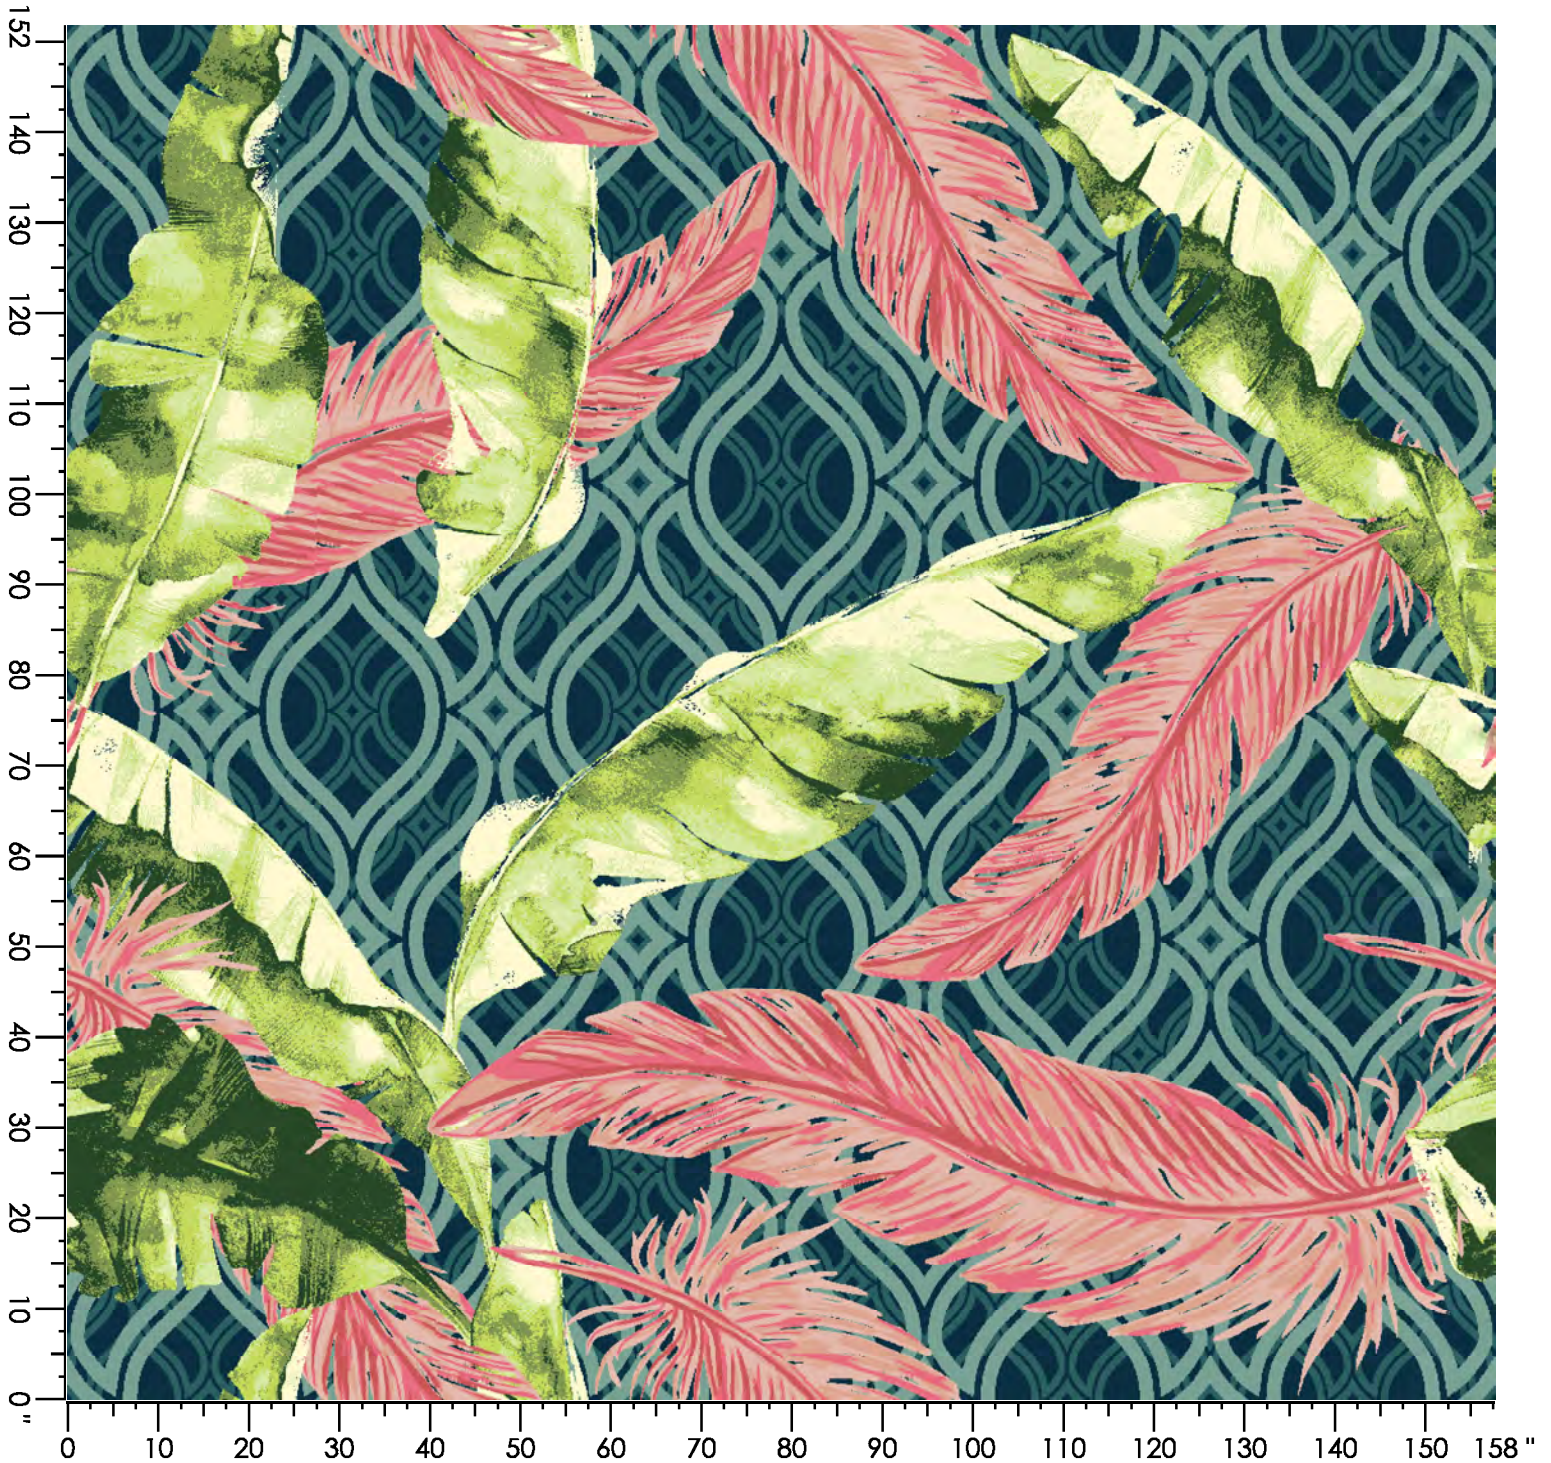

 **Tarkett** *Hospitality*

Design Number: AX446-9

Design Size: 157.71"W x 151.78"L

Repeat Type: STRAIGHT

1 repeat shown- not to scale

1 C983 4.80%	2 E986 6.17%	3 F987 6.83%	4 G988 5.98%	5 F653 5.62%	6 E765 3.89%	7 F765 7.03%	8 F767 7.53%	9 G767 8.68%	10 B878 15.89%
11 C982 17.21%	12 L981 10.36%								

Design Number: AX1141-7

Design Size: 157.71"W x 156.14"L

Repeat Type: STRAIGHT

1 repeat shown- not to scale

1	2	3	4
F987	F766	C660	A558
6.56%	22.95%	26.35%	44.14%

Design Number: AX1143-7

Design Size: 157.71"W x 212.29"L

Repeat Type:

1 repeat shown- not to scale

1	2	3	4	5	6	7	8
F762	F766	C660	E769	C551	E653	A558	F990
5.83%	4.22%	25.46%	4.78%	4.47%	24.06%	0.77%	30.40%

Design Number: LP2153 Id

Design Size: 72.00"W x 97.00"L

Design Number: AX1146-8

Design Size: 43.46"W x 38.03"L

Repeat Type: STRAIGHT

1 repeat shown- not to scale

1	2	3	4	5	6	7
H769	C981	G770	F766	G876	F987	A558
14.77%	11.37%	38.37%	20.06%	5.03%	6.48%	3.91%

Design Number: AX580-8