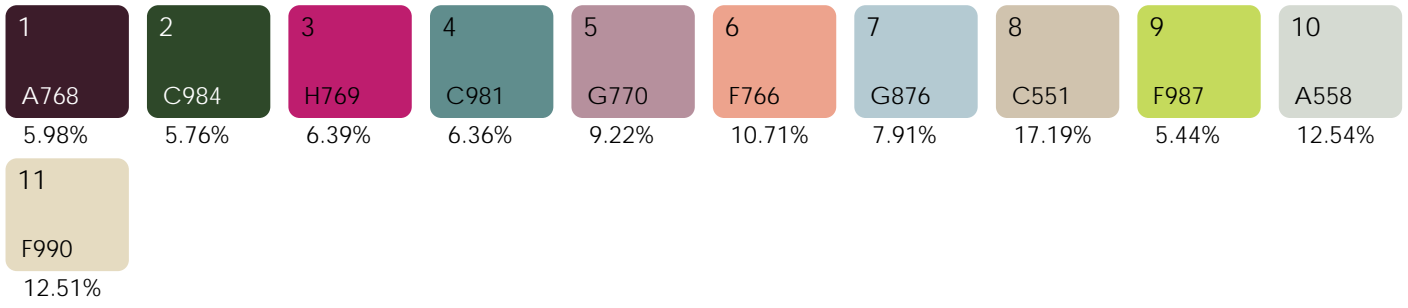

Repeat Type:

1 repeat shown- not to scale

1	2	3	4	5	6	7	8
2516C	8519C	2514C	4503C	3537C	5524C	1502C	8530C
3.24%	14.57%	6.58%	8.84%	26.44%	11.75%	27.95%	0.64%

Design Number: AX1148-9

Design Size: 157.71"W x 180.00"L

Repeat Type: STRAIGHT

1 repeat shown- not to scale

1	2	3	4	5
H769	F766	C551	F987	F990
11.67%	9.14%	49.03%	9.68%	20.48%

Design Number: AX1145-9

Design Size: 78.86"W x 78.78"L

Repeat Type: STRAIGHT

1 repeat shown- not to scale

Design Number: AX1146-8

Design Size: 43.46"W x 38.03"L

Repeat Type: STRAIGHT

1 repeat shown- not to scale

1	2	3	4	5	6	7
H769	C981	G770	F766	G876	F987	A558
14.77%	11.37%	38.37%	20.06%	5.03%	6.48%	3.91%

Design Number: AX580-8