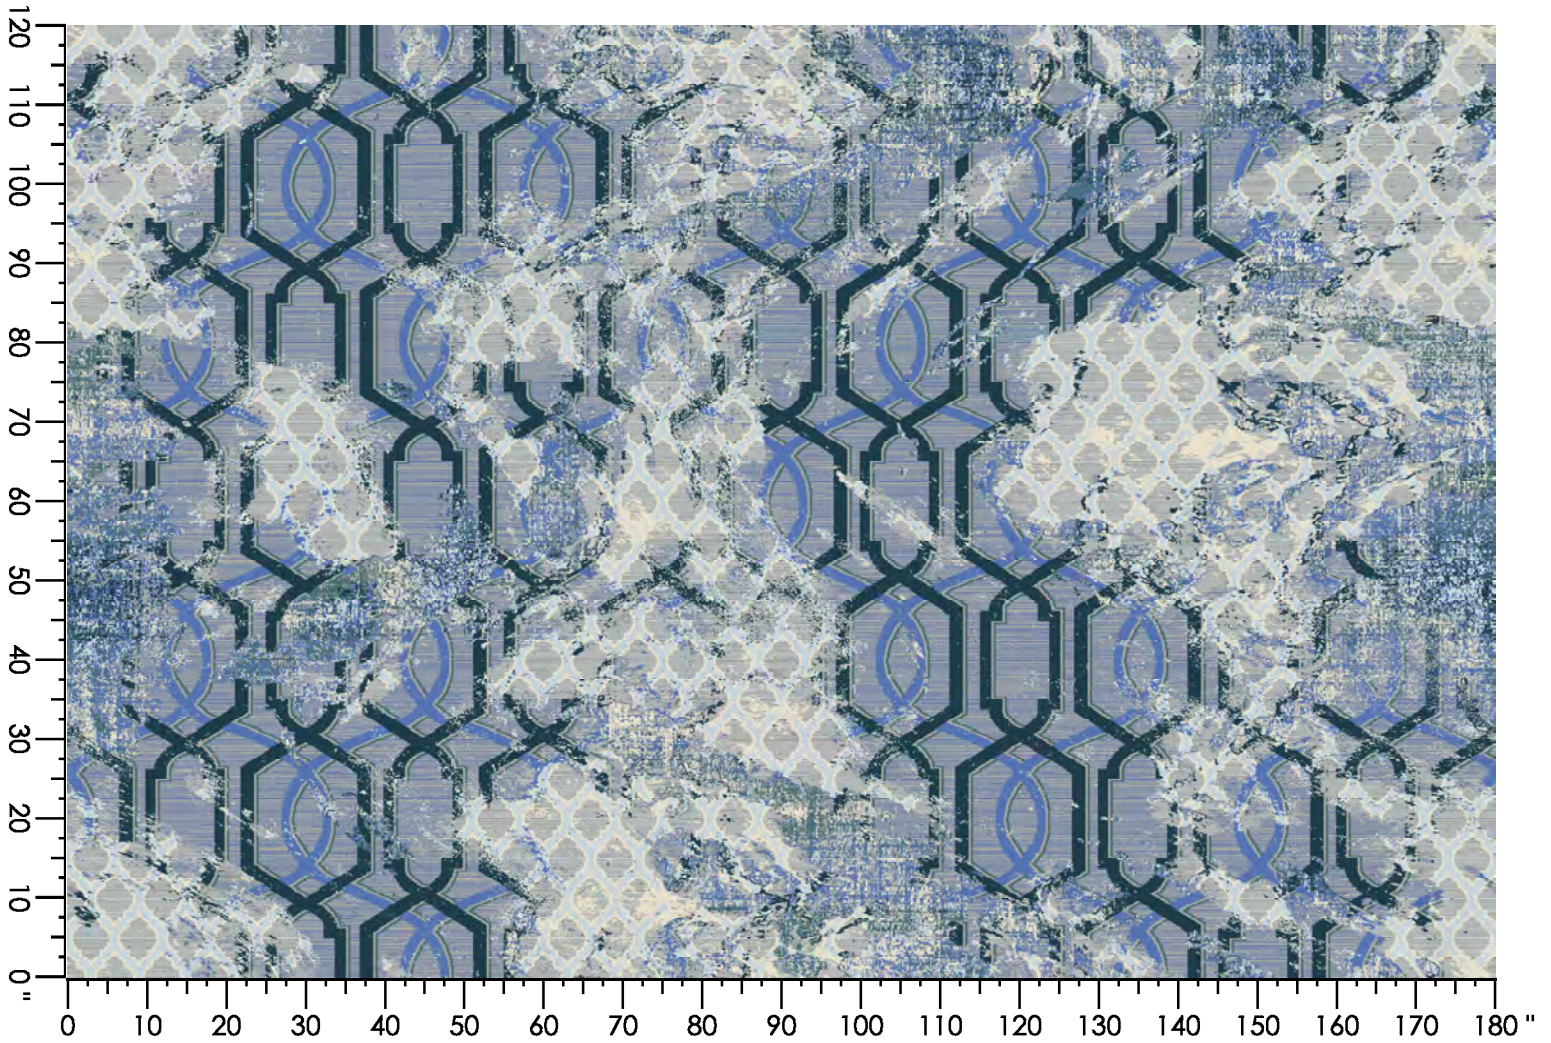

Design Number: L2337 MO

Design Size: 180.00"W x 120.00"L

Repeat Type: SIDE MATCH

1 repeat shown- not to scale

1	2	3	4	5	6
1502C	5524C	8533C	5521C	5508C	5510
9.38%	17.61%	35.53%	17.65%	6.11%	13.72%