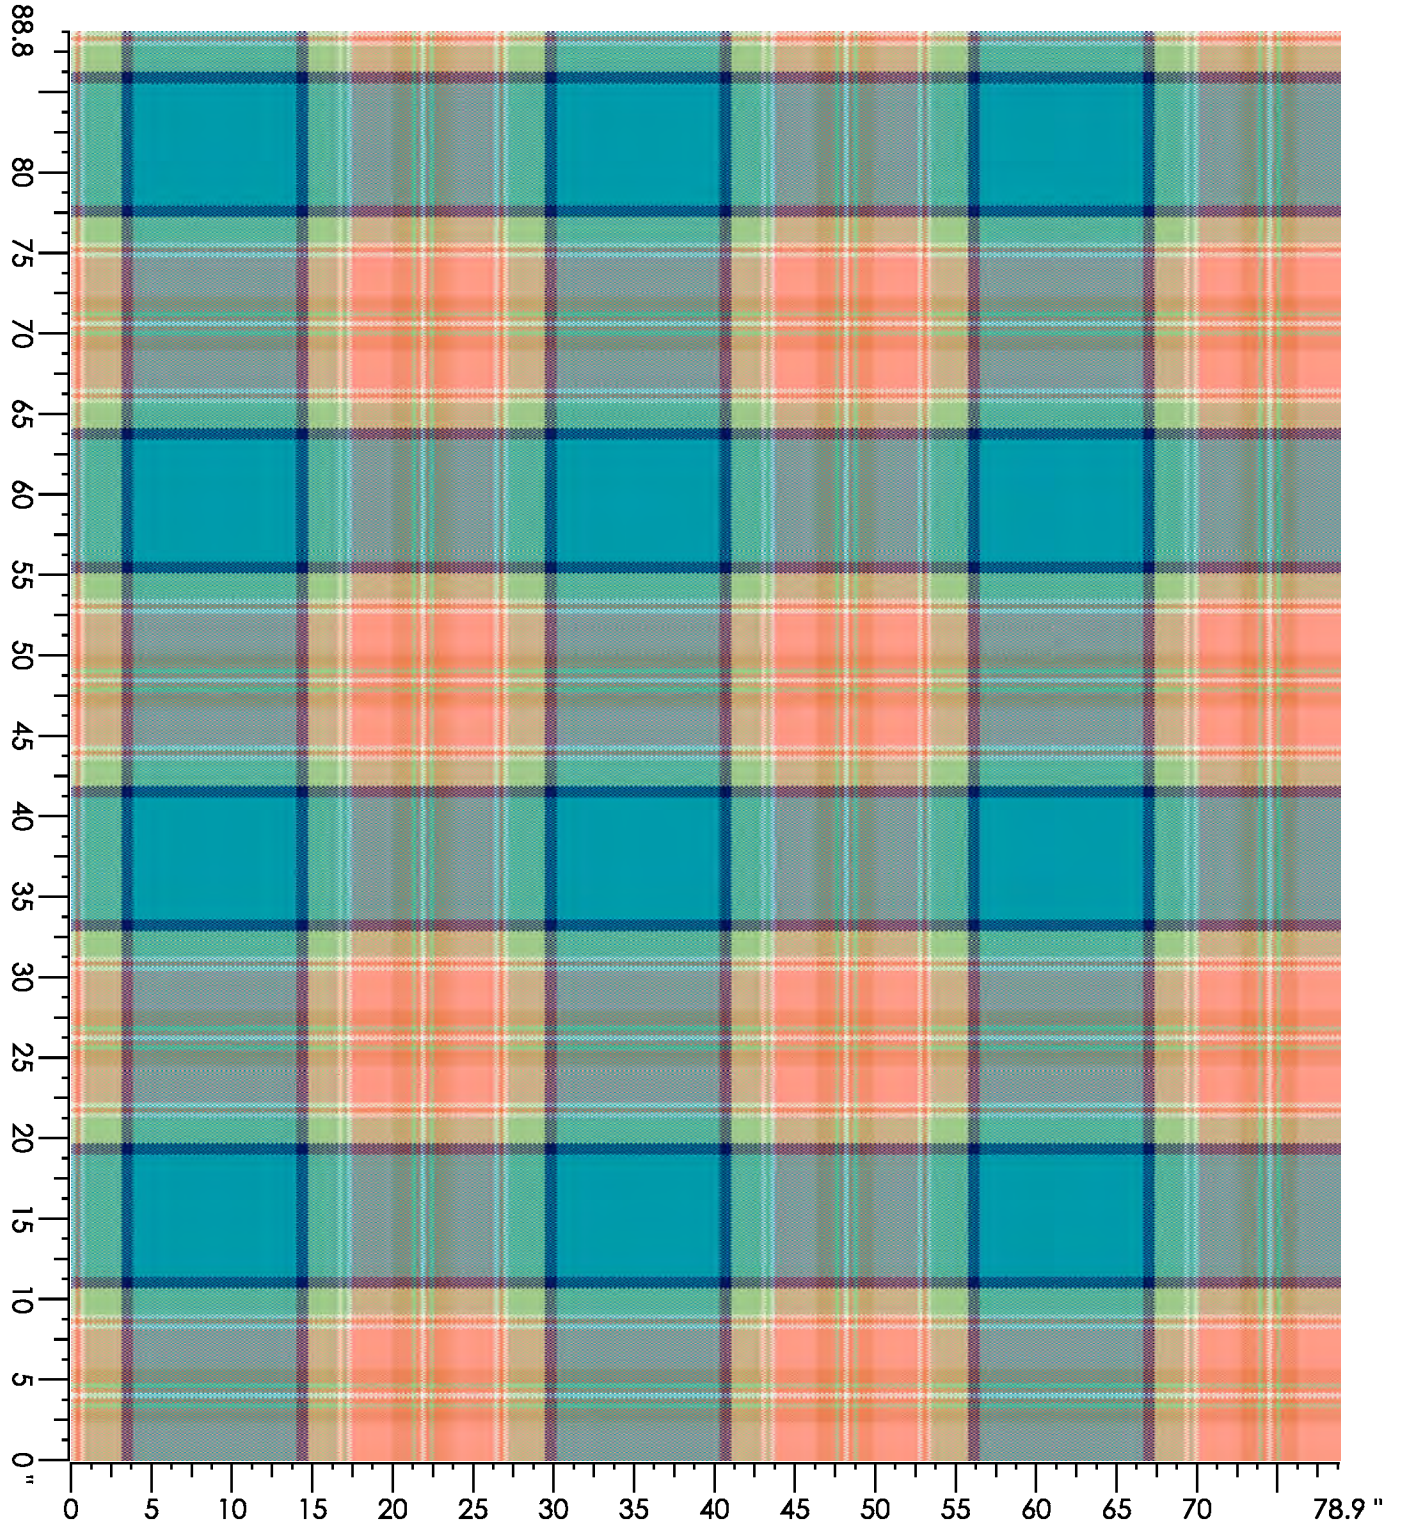

Design Number: AX1075-10

Design Size: 78.86"W x 88.80"L

Repeat Type: STRAIGHT

1 repeat shown- not to scale

1	2	3	4	5	6	7
M876	K879	G986	H765	G764	A552	A559
5.87%	36.41%	18.07%	12.46%	21.09%	2.44%	3.66%