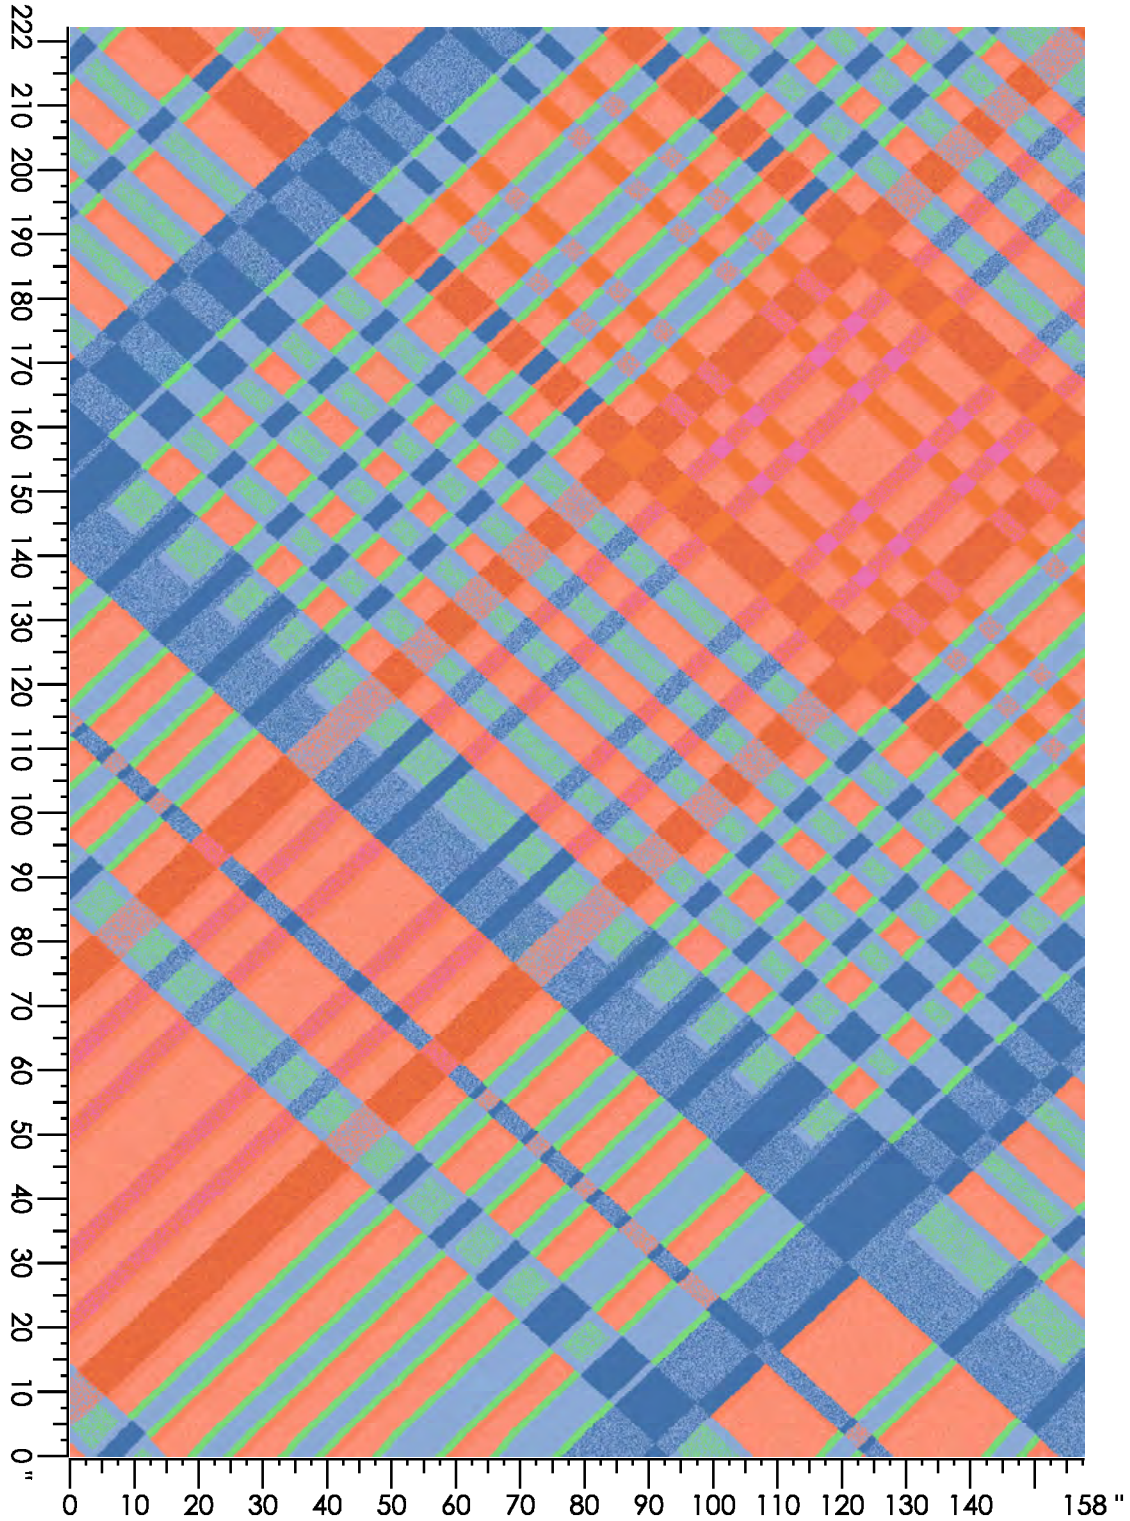

Design Number: AX1064-9

Design Size: 157.71"W x 222.22"L

Repeat Type: AREA RUG

1 repeat shown- not to scale

1	2	3	4	5	6	7	8
G769	G764	F764	K764	E764	K876	H875	H985
2.76%	10.09%	20.88%	8.95%	3.42%	15.62%	28.45%	9.82%