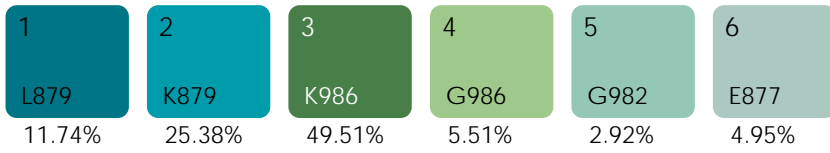

Design Number: AX1072-

8

Design Size: 39.43"W x 32.00"L

Repeat Type:

2X4 repeats shown- not to scale

1	2	3	4	5	6	7
E559	D558	C557	K876	H875	B557	A558
21.40%	25.01%	19.69%	9.33%	7.23%	12.23%	5.11%

Design Number: AX1073-7

Design Size: 157.71"W x 157.71"L

Repeat Type:

1 repeat shown- not to scale

Design Number: AX1074-7

Design Size: 26.29"W x 24.00"L

Repeat Type: STRAIGHT

1 repeat shown- not to scale

Design Number: AX1075-10

Design Size: 78.86"W x 88.80"L

Repeat Type: STRAIGHT

1 repeat shown- not to scale

1	2	3	4	5	6	7
M876	K879	G986	H765	G764	A552	A559
5.87%	36.41%	18.07%	12.46%	21.09%	2.44%	3.66%

Design Size: 157.71"W x 214.29"L

Repeat Type: SIDE MATCH

1 repeat shown- not to scale

1 E559 0.75%	2 B557 14.28%	3 N659 4.32%	4 E764 1.84%	5 G764 2.82%	6 H768 29.49%	7 K876 4.19%	8 E877 11.05%	9 K879 6.81%	10 G985 1.88%
11 H985 2.49%	12 A559 20.09%								