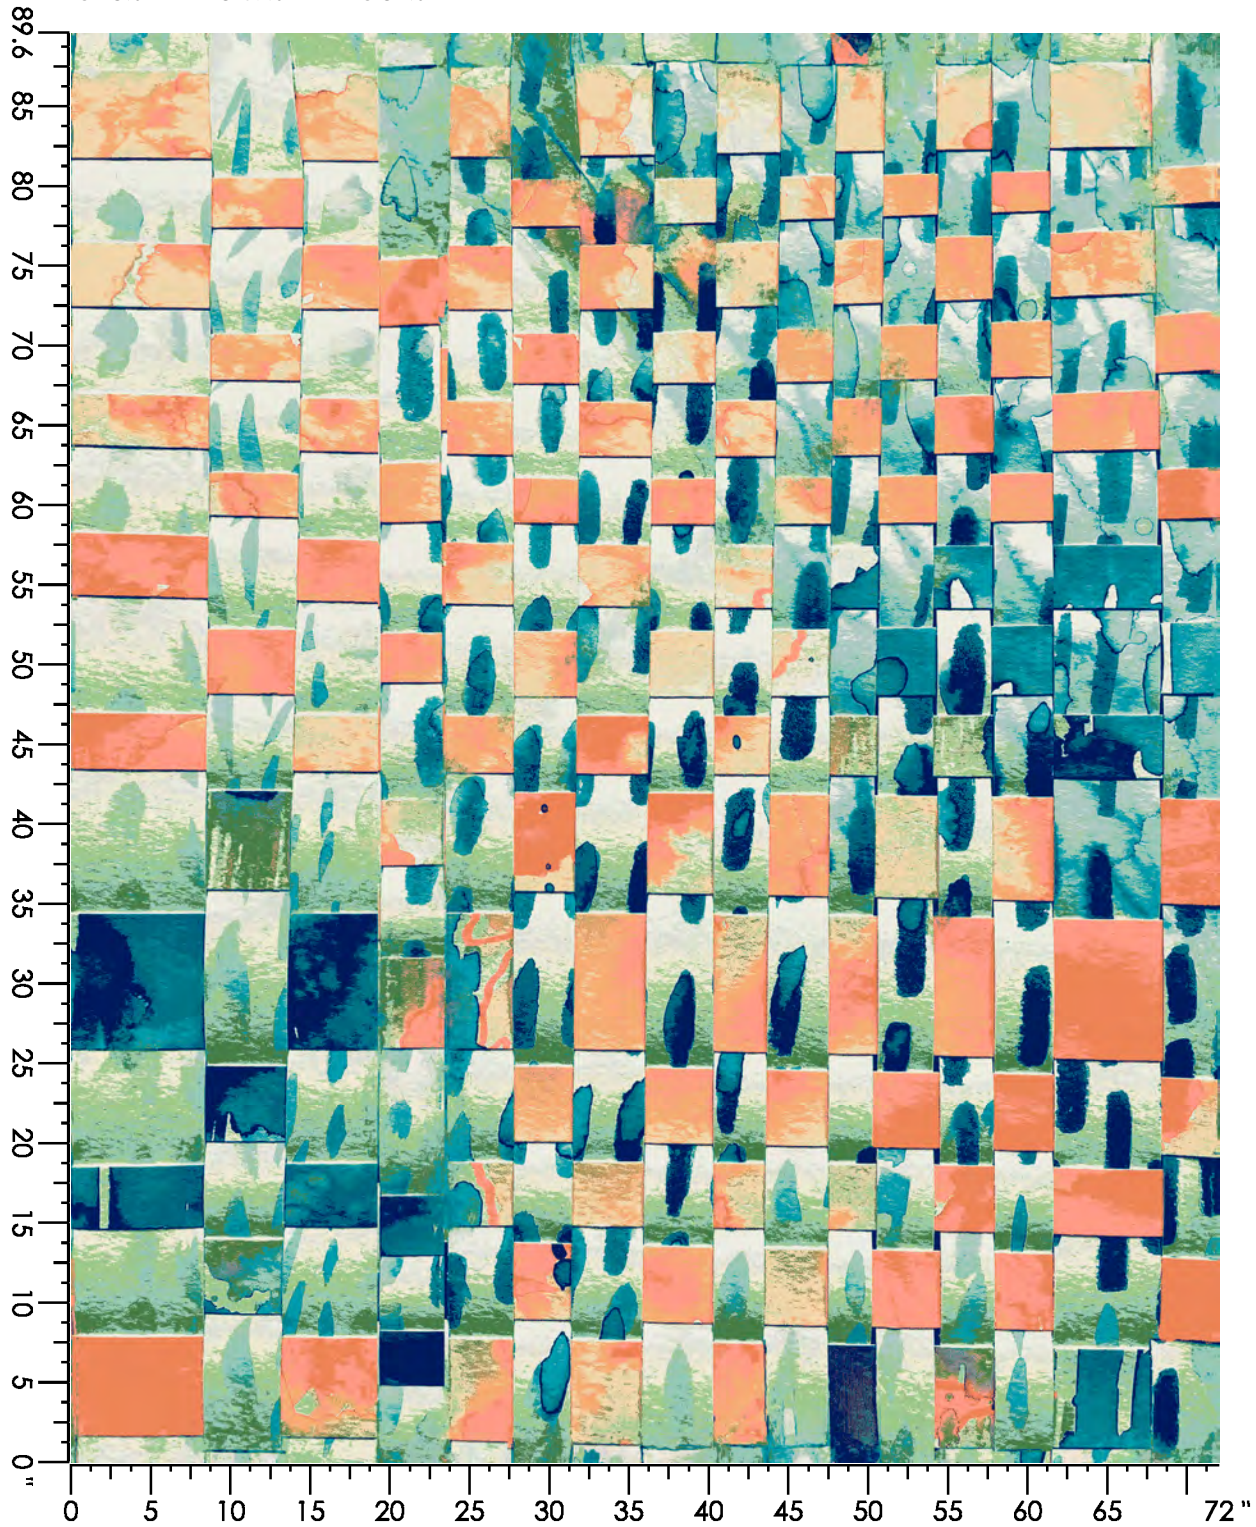

Design Number: INJ660

Design Size: 72.00"W x 89.60"L

Repeat Type: SIDE MATCH

1 repeat shown- not to scale

1 A559 8.30%	2 A558 4.77%	3 A552 8.15%	4 K761 7.20%	5 K763 8.15%	6 G764 7.21%	7 H765 5.55%	8 E877 4.66%	9 G982 9.30%	10 G986 9.93%		
11 K986 5.19%	12 K879 6.28%	13 L879 8.49%	14 M876 6.81%