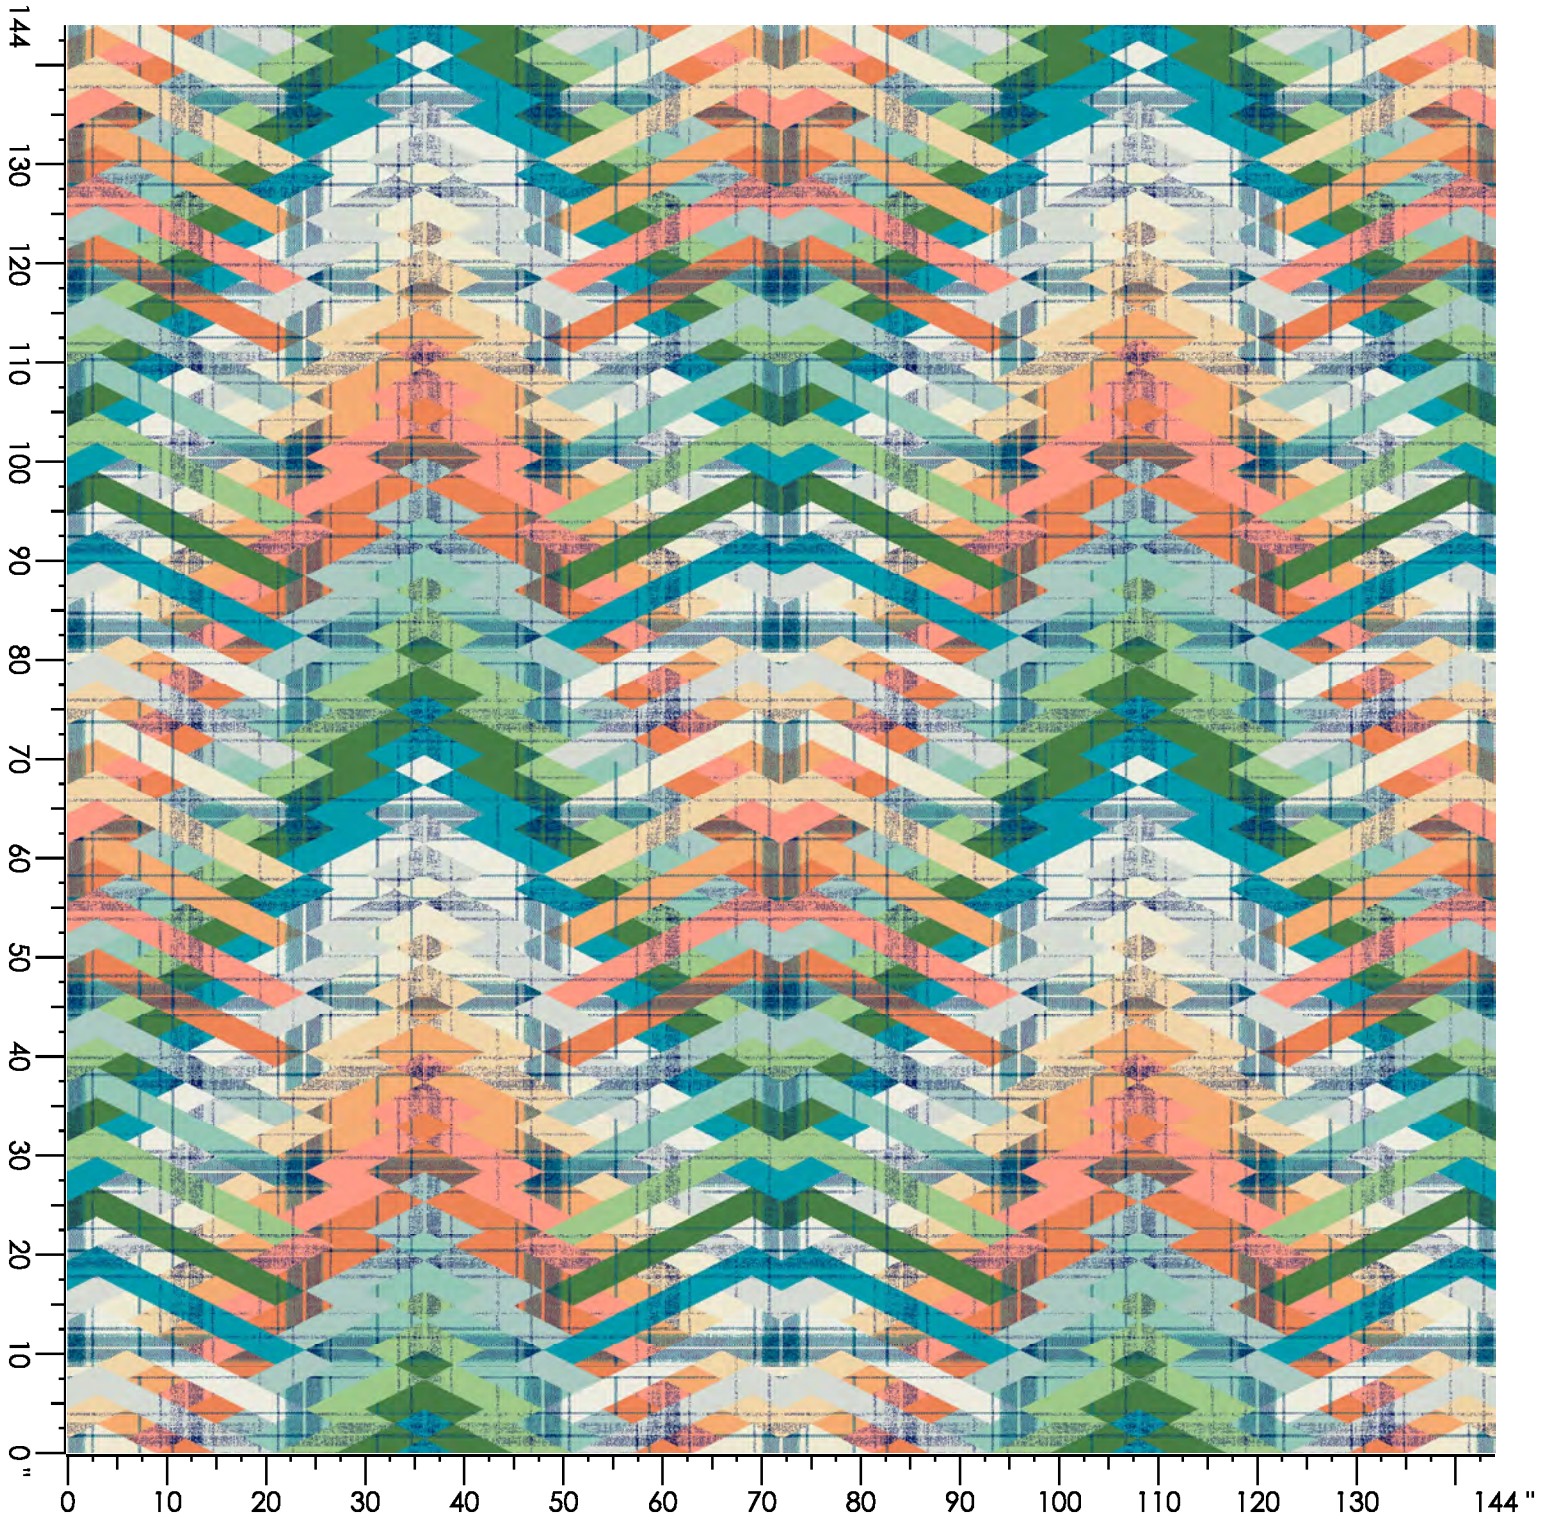

Design Number: INJ667-KE

Design Size: 144.00"W x 144.00"L

Repeat Type: STRAIGHT

1 repeat shown- not to scale

1 A559 6.59%	2 A558 7.57%	3 A552 6.61%	4 K761 7.72%	5 K763 7.00%	6 G764 7.59%	7 H765 6.62%	8 E877 7.56%	9 G982 6.52%	10 G986 7.71%		
11 K986 7.07%	12 K879 7.64%	13 L879 5.44%	14 M876 8.36%