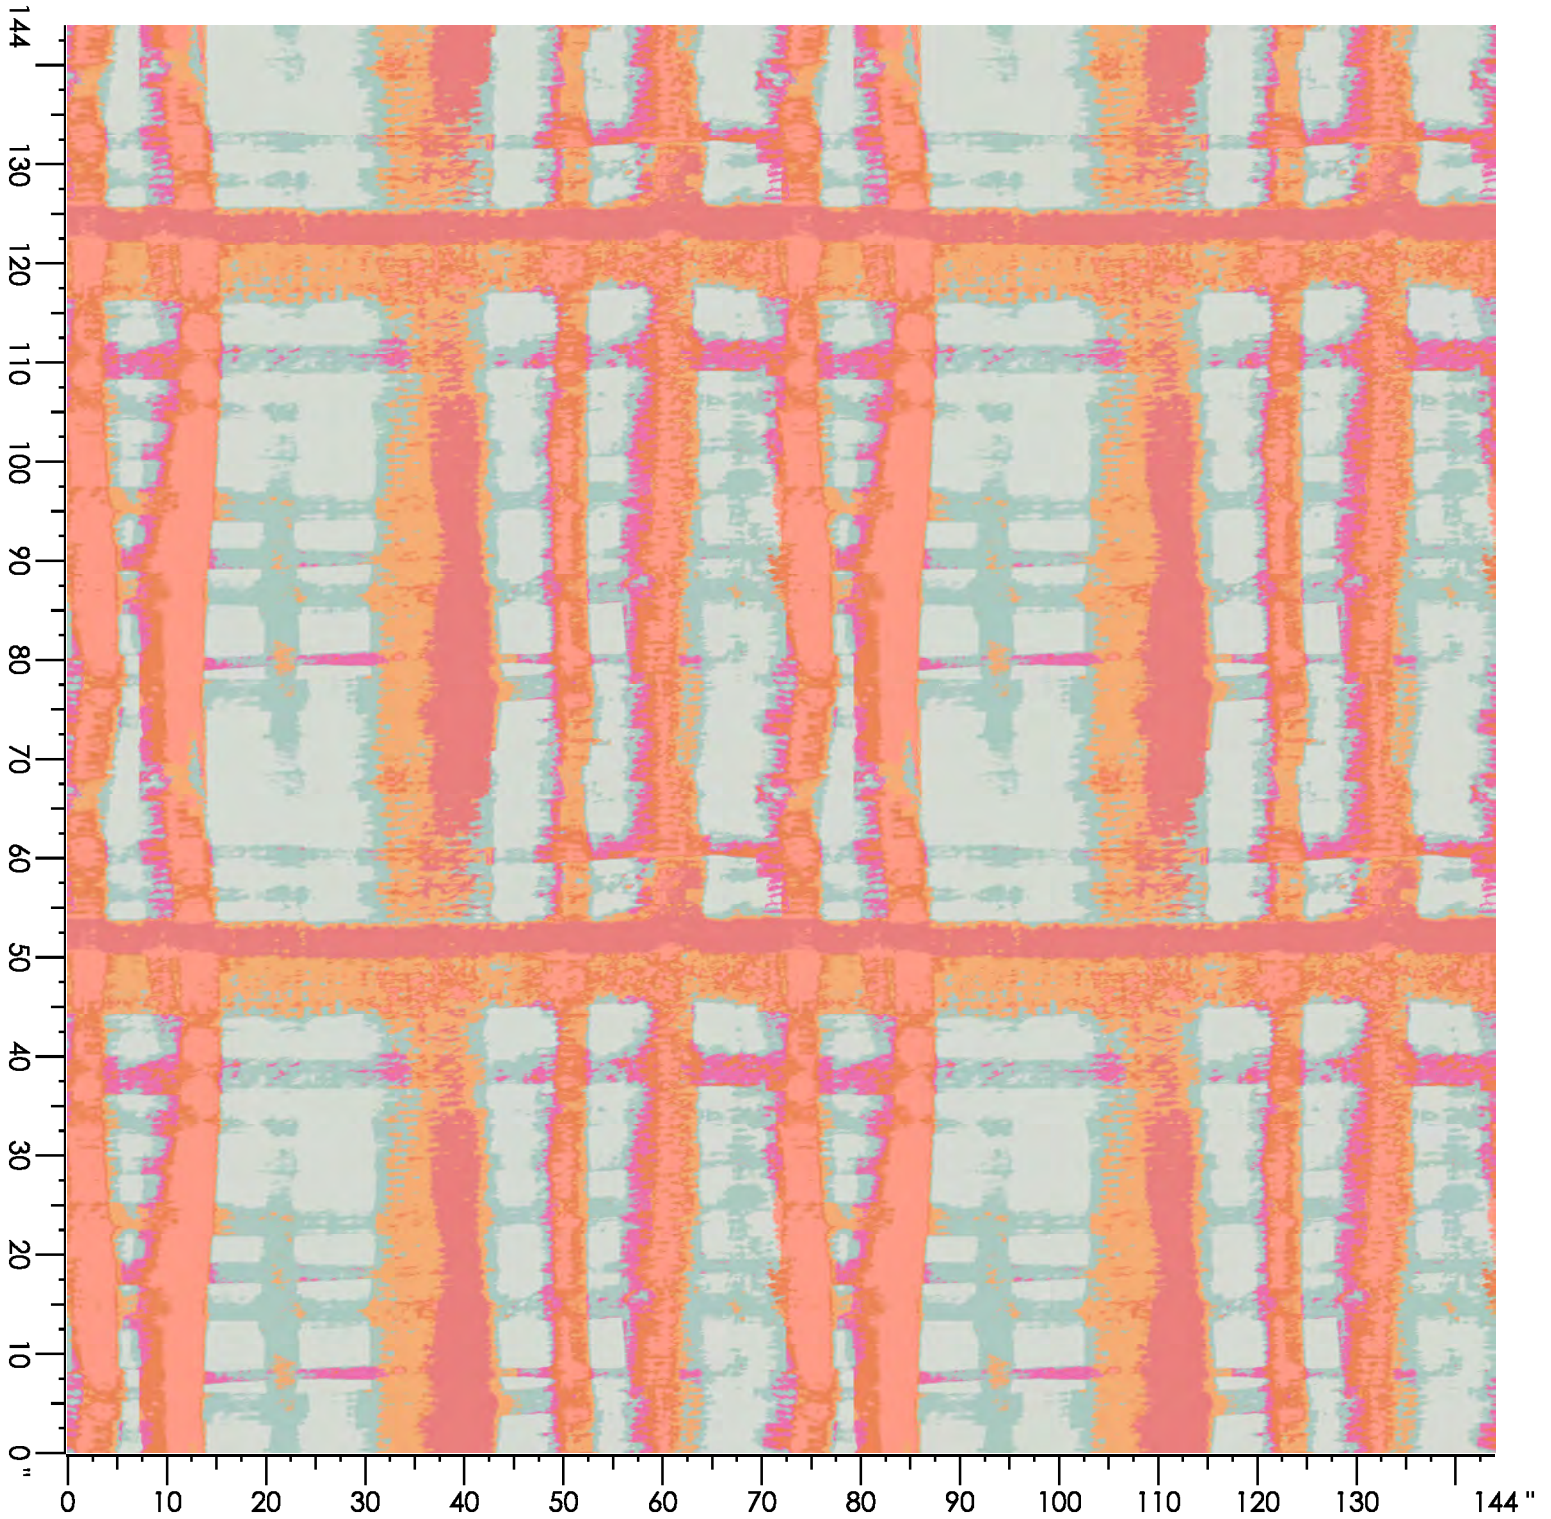

Design Number: INJ663

Design Size: 144.00"W x 144.00"L

Repeat Type: STRAIGHT

1 repeat shown- not to scale

1	2	3	4	5	6	7
K768	G764	K763	H765	G769	E877	A558
9.33%	11.75%	14.52%	10.90%	5.75%	18.84%	28.90%