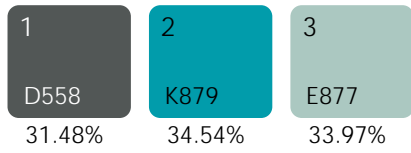

8

Design Size: 157.71"W x 222.00"L

Repeat Type: STRAIGHT

1 repeat shown- not to scale

1	2	3	4	5	6	7	8	9	10
N880	D559	E556	D557	C556	C558	H769	F764	K879	F987
44.20%	13.29%	16.50%	9.41%	4.39%	1.78%	2.09%	4.17%	3.27%	0.89%

Design Number: AX1072-

8

Design Size: 39.43"W x 32.00"L

Repeat Type:

2X4 repeats shown- not to scale

1	2	3	4	5	6	7
E559	D558	C557	K876	H875	B557	A558
21.40%	25.01%	19.69%	9.33%	7.23%	12.23%	5.11%

Design Number: AX1073-7

Design Size: 157.71"W x 157.71"L

Repeat Type:

1 repeat shown- not to scale

Design Number: AX1074-7

Design Size: 26.29"W x 24.00"L

Repeat Type: STRAIGHT

1 repeat shown- not to scale

Design Number: AX1075-10