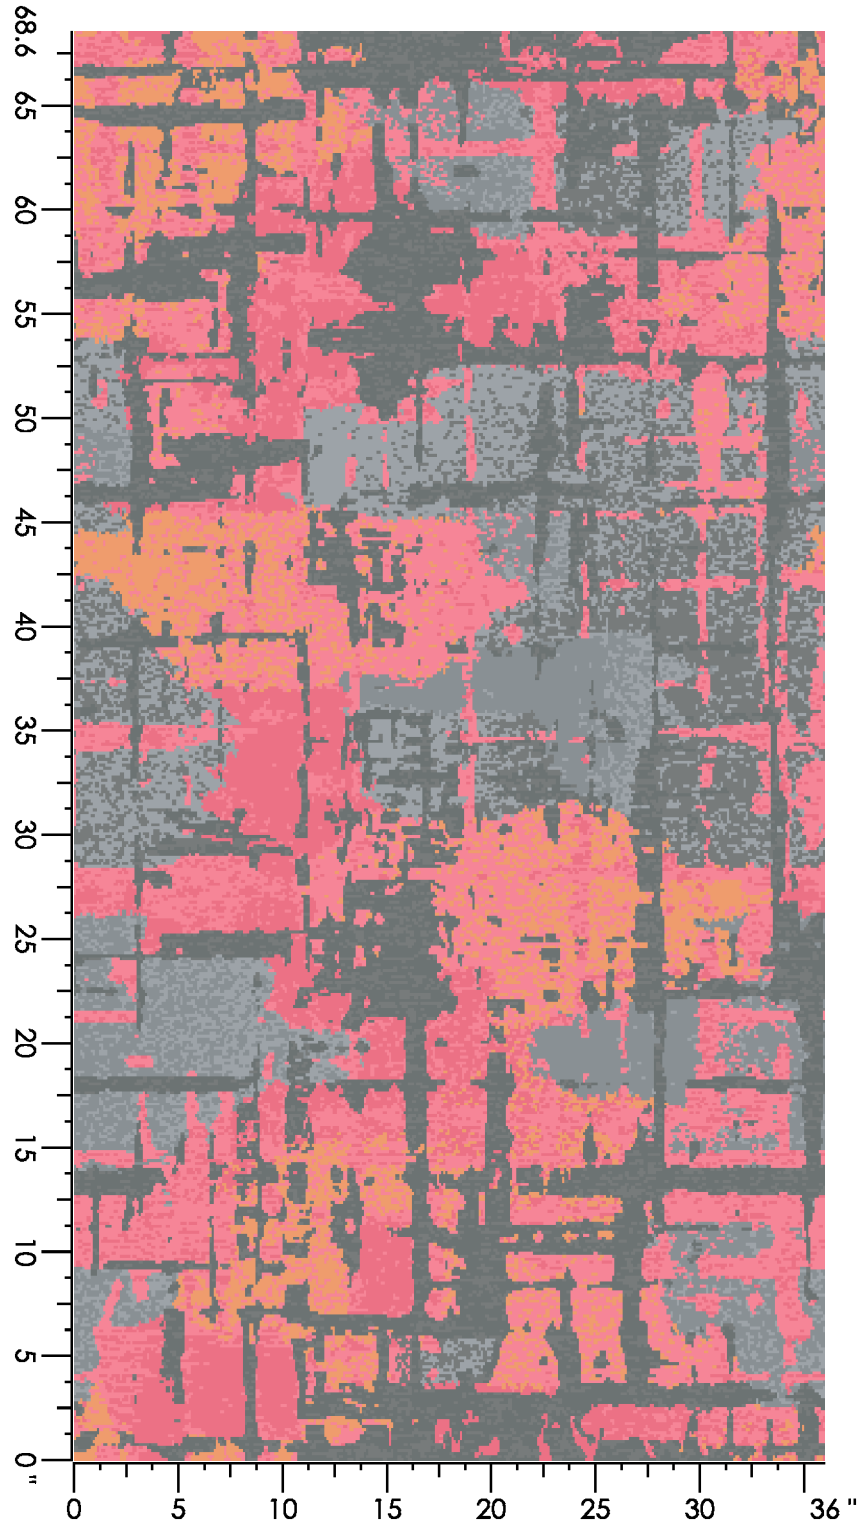

Design Number: IN2547

Design Size: 36.00"W x 68.57"L

Repeat Type: STRAIGHT

1 repeat shown- not to scale

1	2	3	4	21	22	23
8510C	5503C	2516C	2514C	8510L	5503L	2516L
20.09%	8.10%	13.41%	8.40%	16.11%	10.25%	23.64%