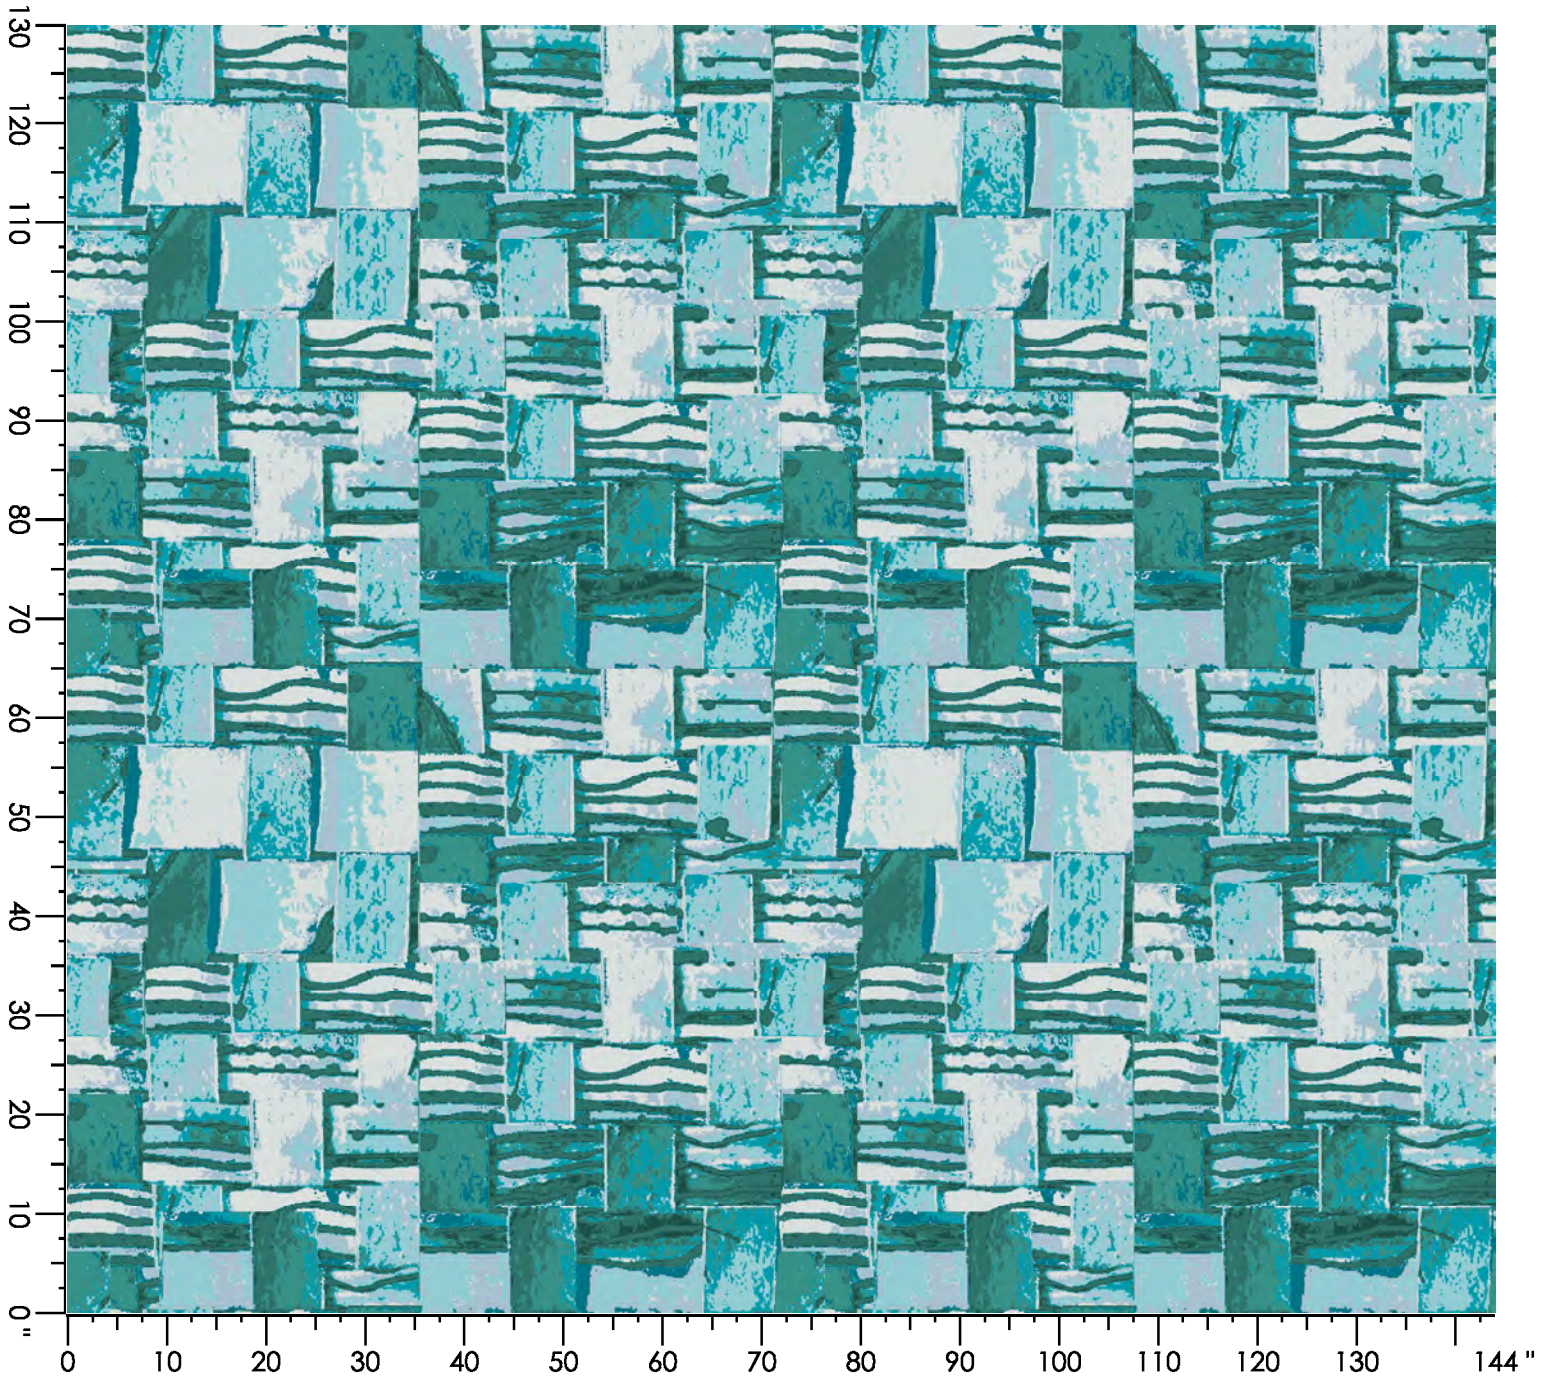

Design Number: INJ664 ke

Design Size: 144.00"W x 129.84"L

Repeat Type: STRAIGHT

1 repeat shown- not to scale

1	2	3	4	5	6	7	8
L984	D880	L879	E880	K879	E878	G878	A560
5.24%	17.78%	4.25%	10.12%	9.20%	20.68%	14.14%	18.59%