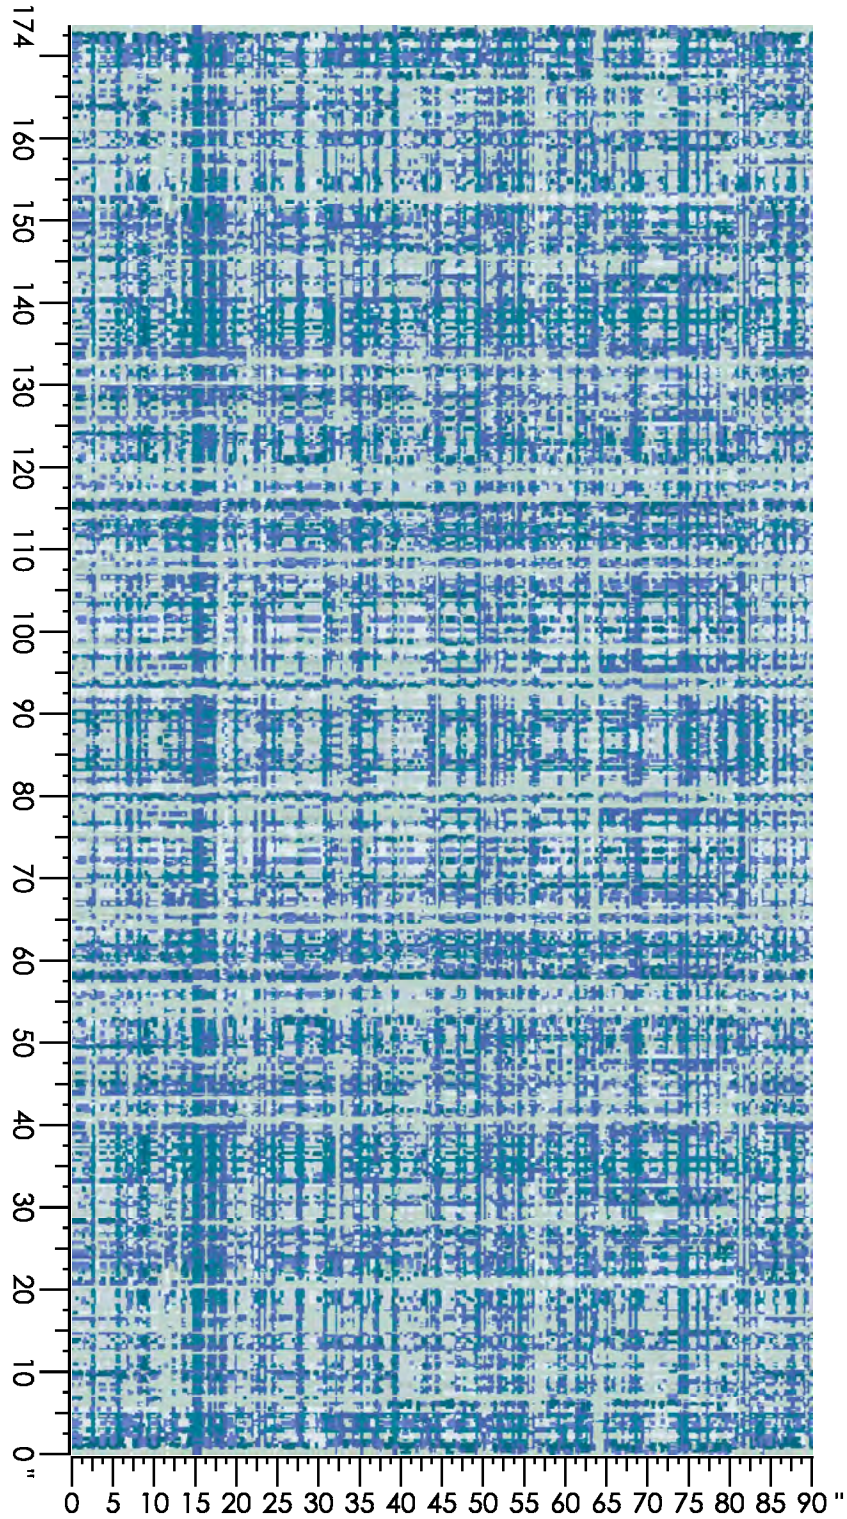

Design Number: IN2540

Design Size: 90.00"W x 173.71"L

Repeat Type: STRAIGHT

1 repeat shown- not to scale

1	2	3	4	21	22	23	24
5521C	5520C	5051C	5524C	5521L	5520L	5051L	5524L
24.42%	3.98%	5.38%	11.17%	5.94%	28.01%	12.97%	8.12%