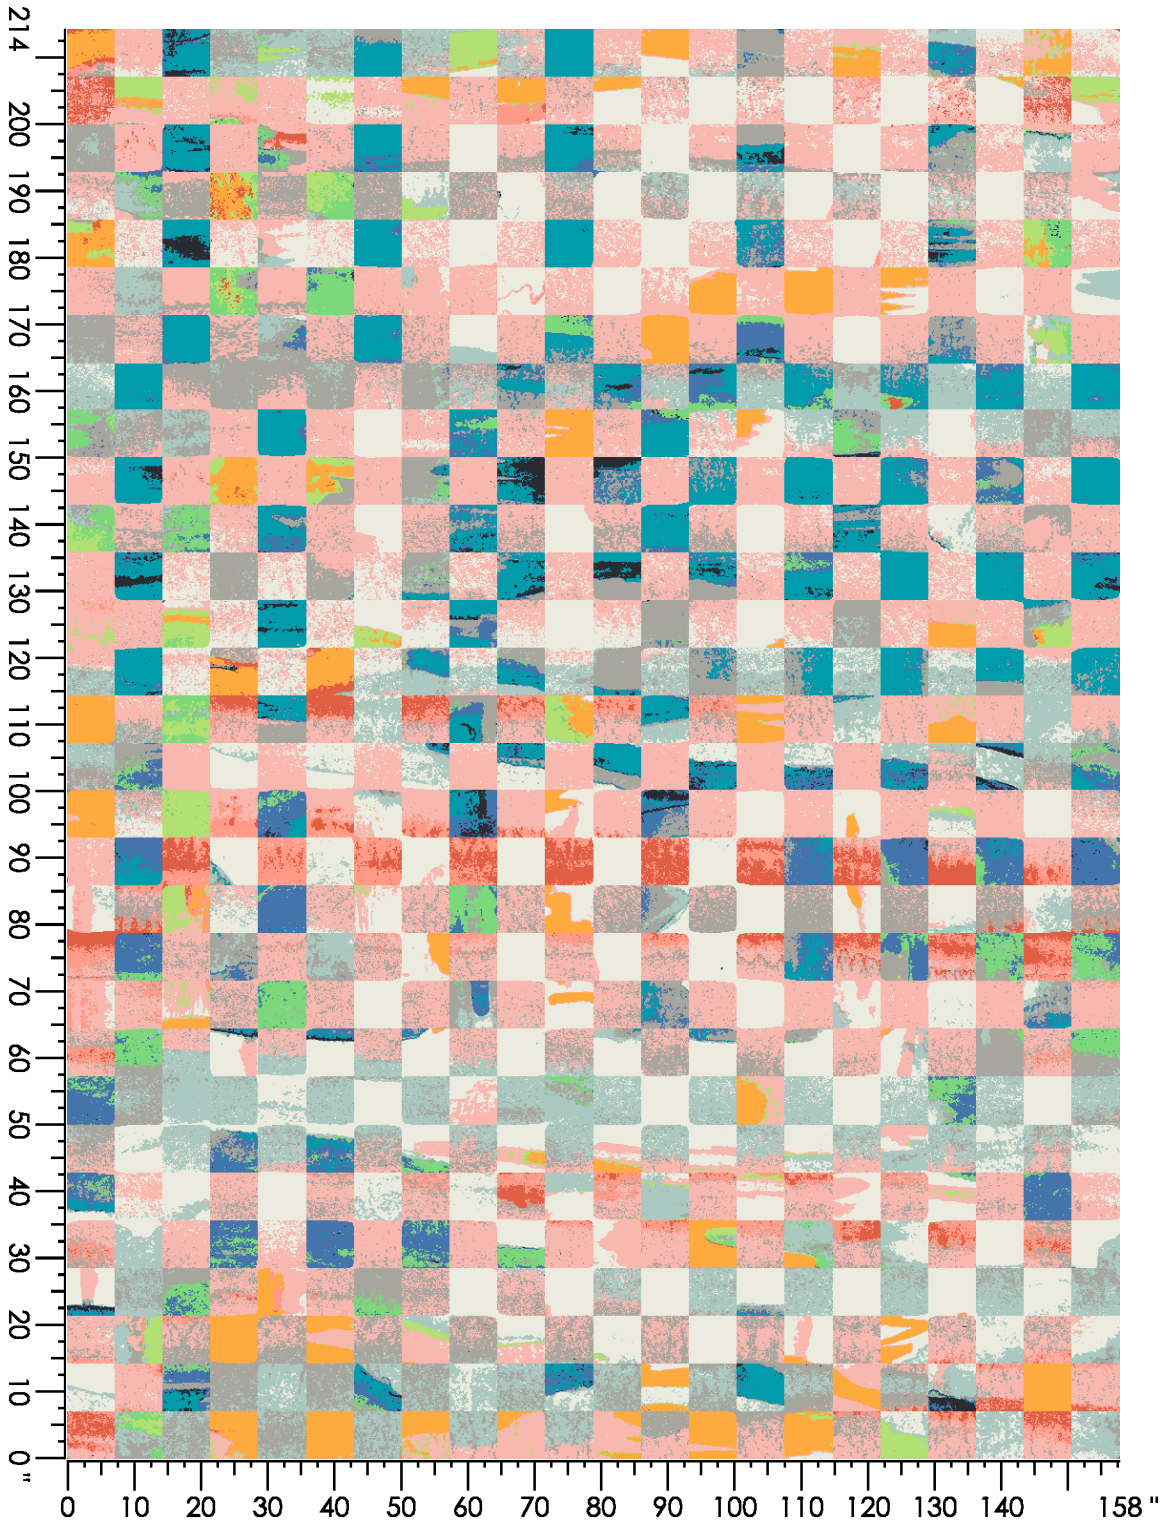

Design Size: 157.71"W x 214.29"L

Repeat Type: SIDE MATCH

1 repeat shown- not to scale

1 E559 0.75%	2 B557 14.28%	3 N659 4.32%	4 E764 1.84%	5 G764 2.82%	6 H768 29.49%	7 K876 4.19%	8 E877 11.05%	9 K879 6.81%	10 G985 1.88%
11 H985 2.49%	12 A559 20.09%