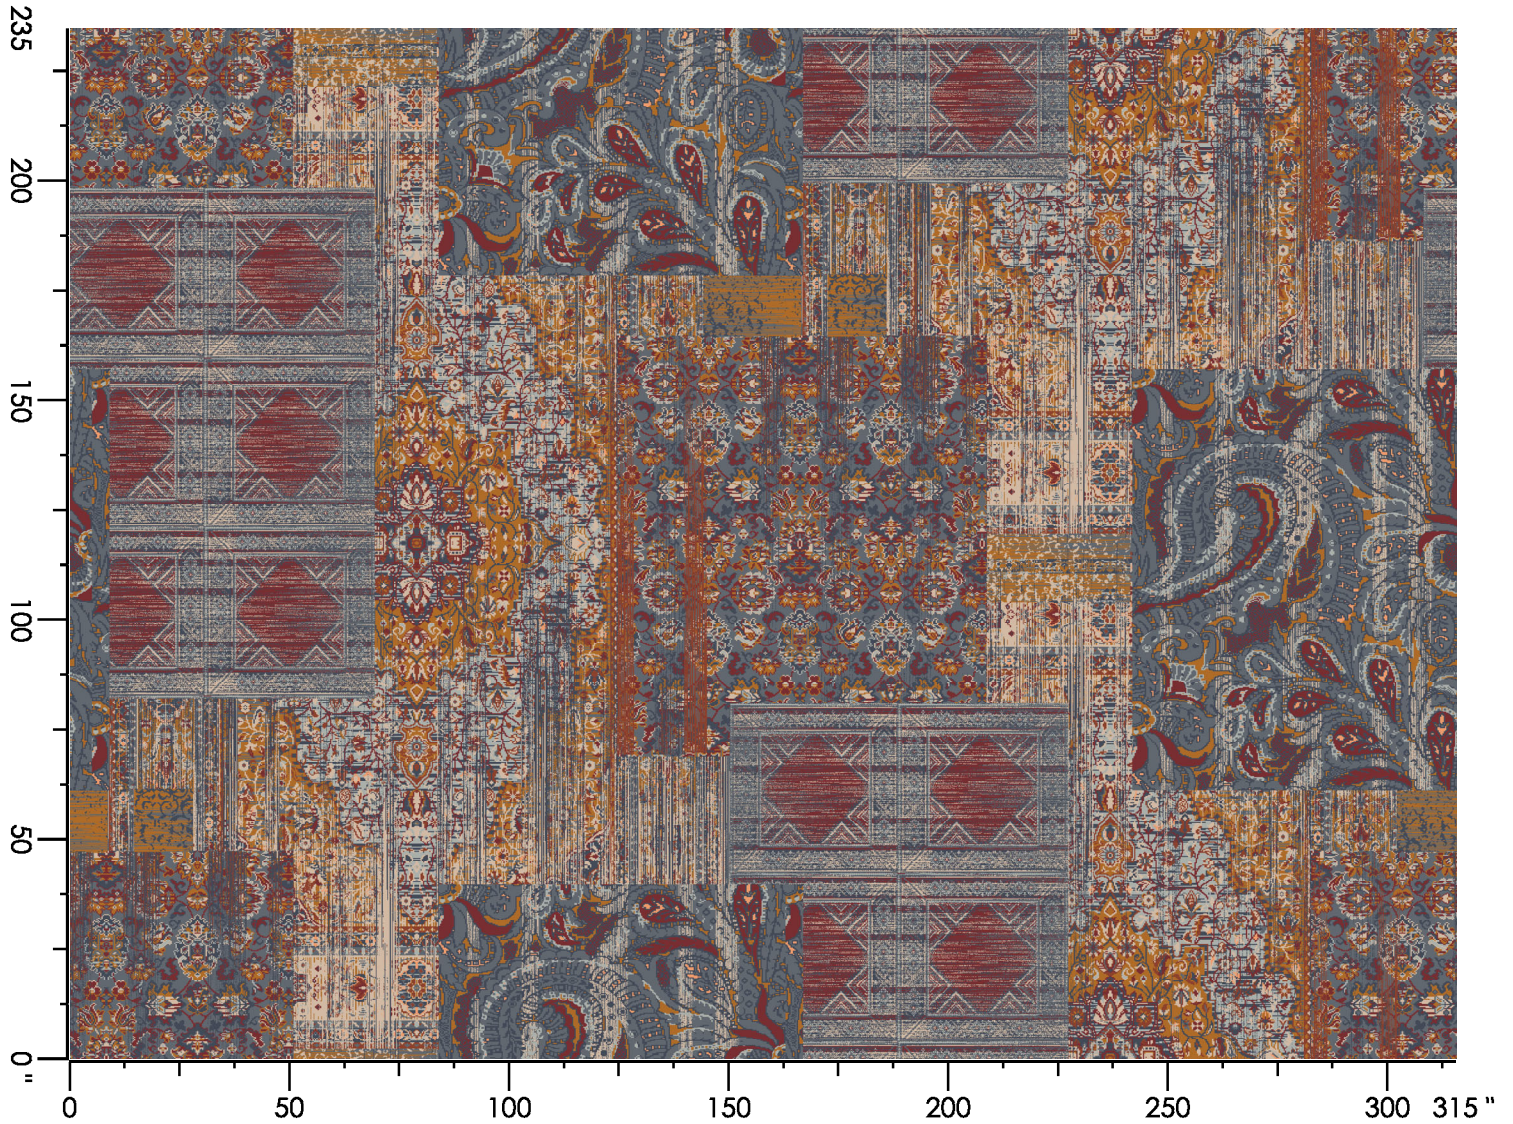

Design Number: J17055-
J01 (AM)

Design Size: 315.43"W x 234.67"L

Repeat Type: Carpet to Fit-
Side Match Half Drop

custom HOSPITALITY

1 repeat shown- not to scale

1	2	3	4	5	6	7	13
8518C	8537C	2041C	2048C	3508C	2514C	3537C	B558
26.69%	21.50%	12.67%	5.11%	9.57%	0.62%	15.65%	8.19%