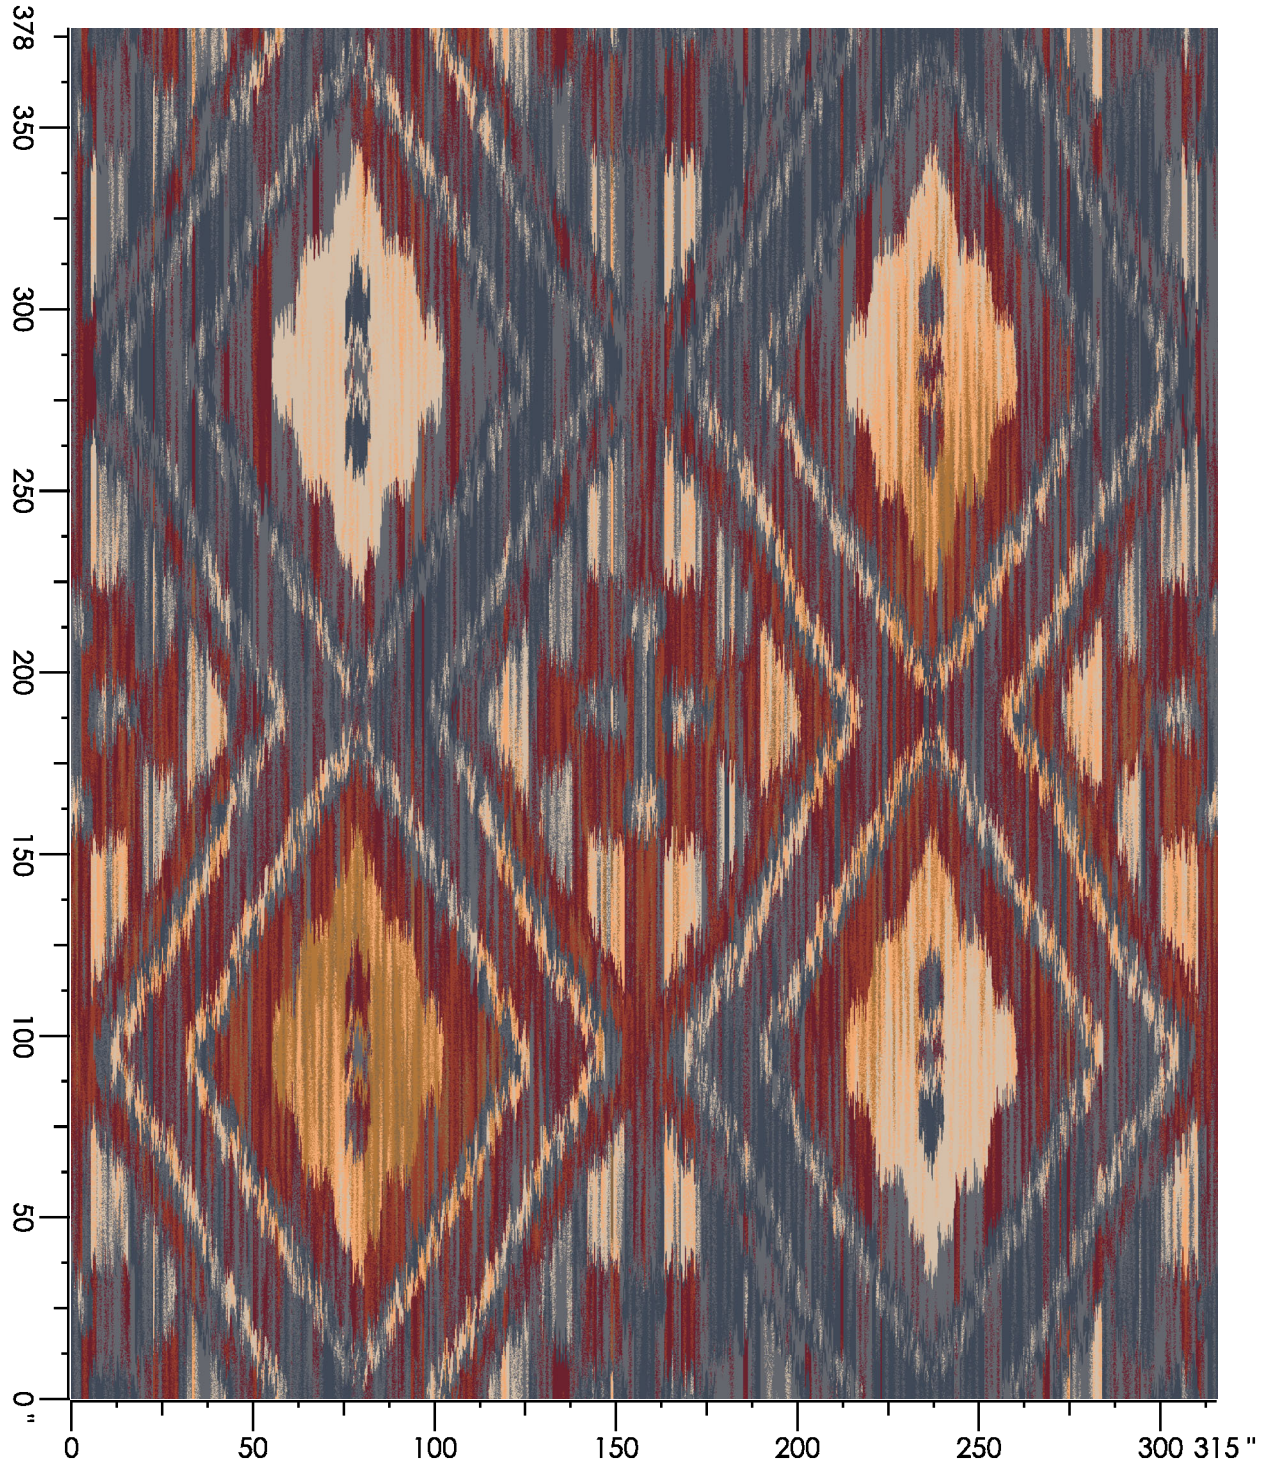

1 repeat shown- not to scale

1	2	4	9	10
K873	C561	E763	K654	F989
35.68%	18.86%	12.25%	18.47%	14.73%

Design Number:  
B14959A-8B01 (AM)  
Design Size: 315.43"W x 377.50"L

custom HOSPITALITY

Repeat Type: SIDE MATCH

1 repeat shown- not to scale

1	2	3	4	5	6	7	8
K873	C561	B767	E763	C659	K763	F652	B655
19.80%	33.23%	18.72%	7.86%	2.46%	6.22%	9.89%	1.82%

Strike #:

Thread-up: ABAC

Design Number: D3948

Ounce Weight: 32

Repeat: STRAIGHT