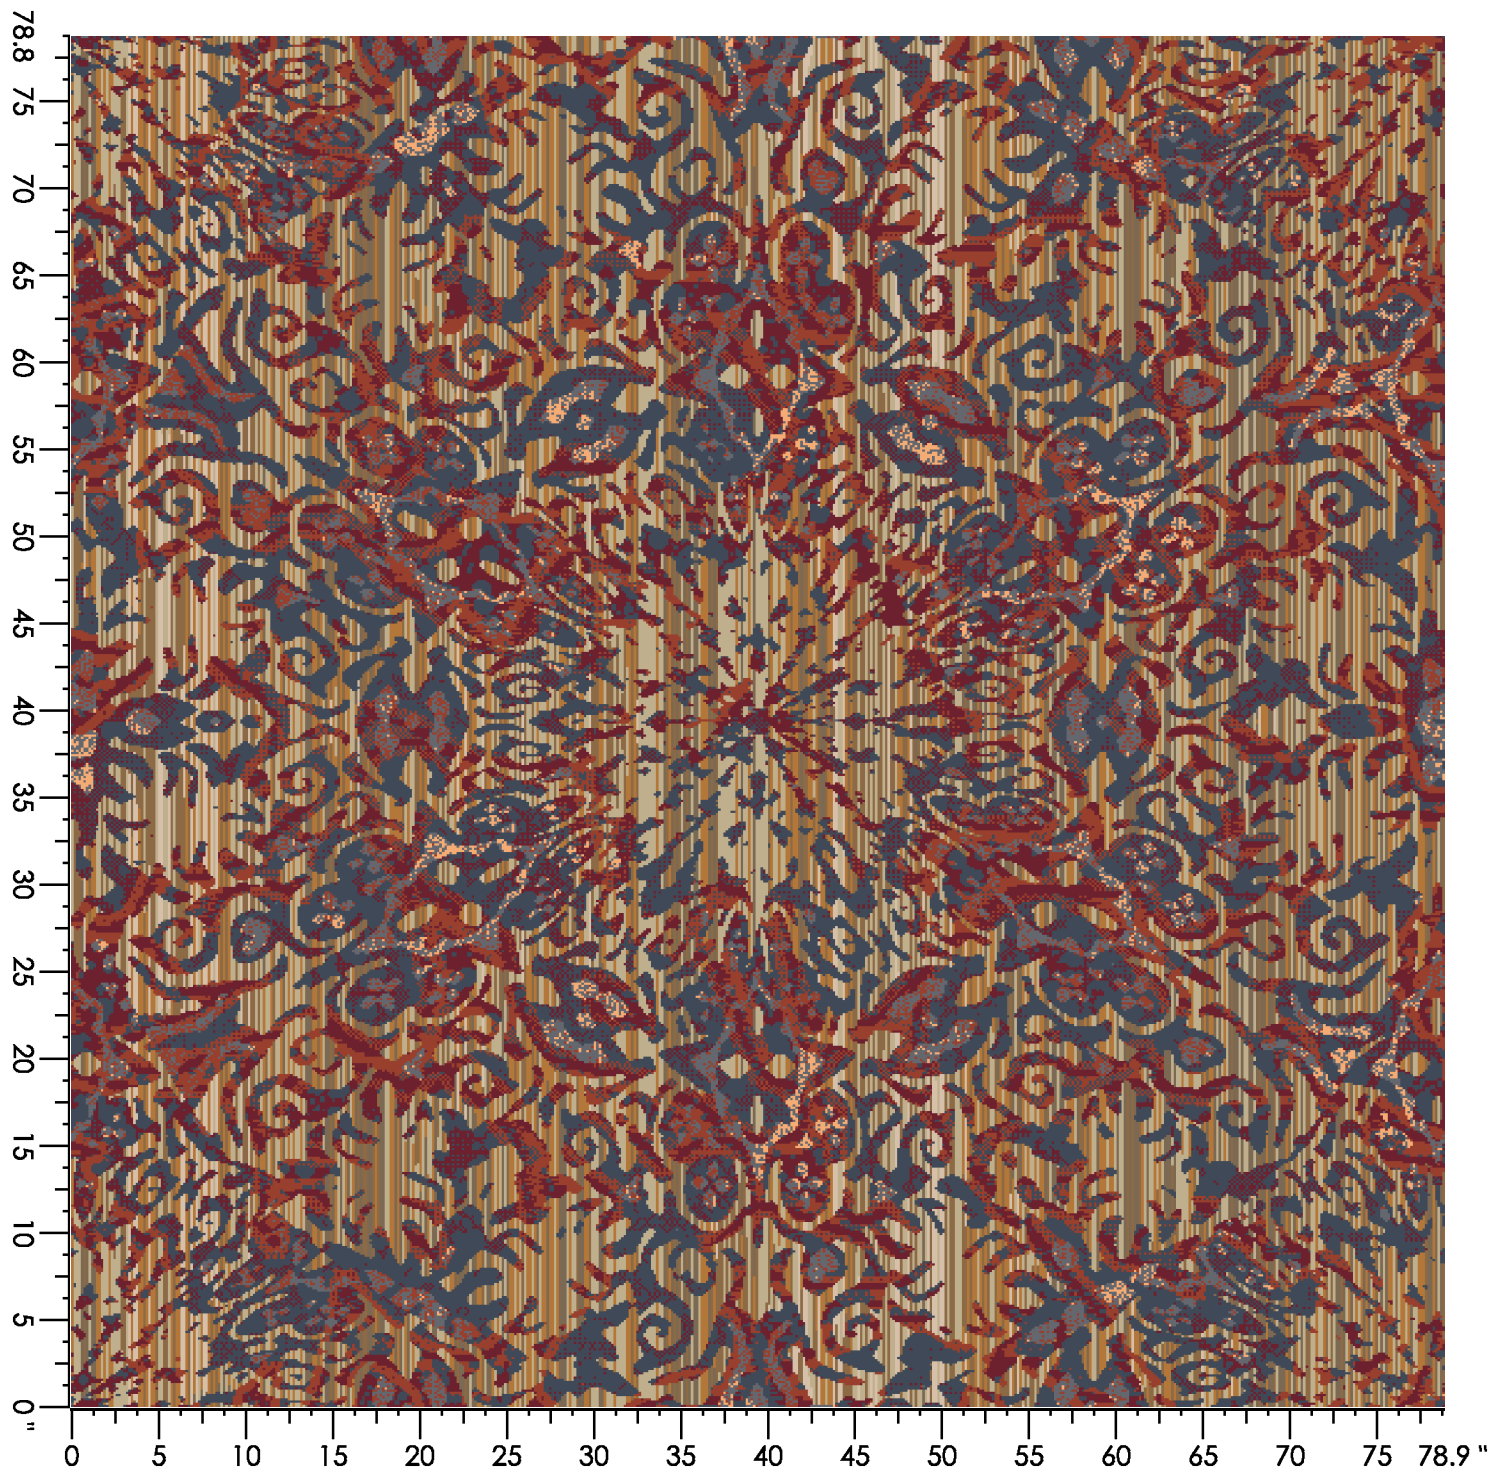

Design Number:
G16406A-8G04 (AM)
Design Size: 78.86"W x 78.75"L

custom HOSPITALITY

Repeat Type: SIDE MATCH

1 repeat shown- not to scale

1	2	3	4	5	6	7	8	9	10
K873	C561	B767	E763	C659	K763	F652	B655	K654	F989
25.86%	4.16%	16.95%	12.23%	9.73%	1.04%	2.45%	7.90%	6.79%	12.88%