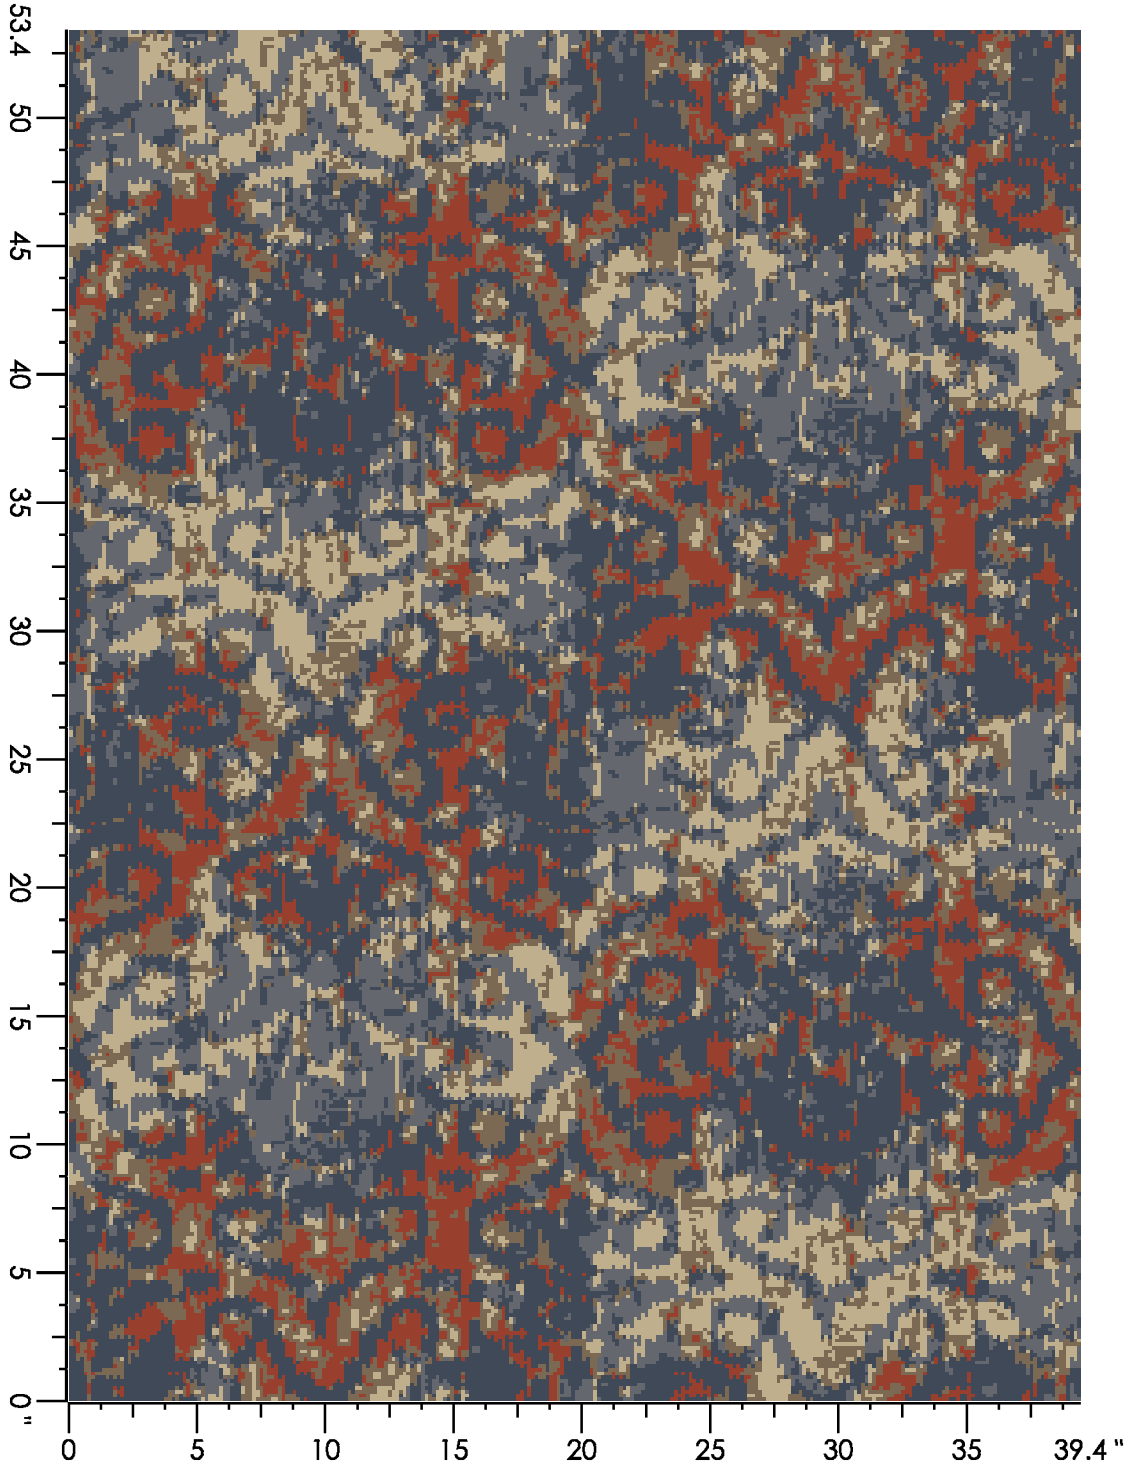

1 repeat shown- not to scale

1	2	4	9	10
K873	C561	E763	K654	F989
35.68%	18.86%	12.25%	18.47%	14.73%

Design Number:  
B14959A-8B01 (AM)  
Design Size: 315.43"W x 377.50"L

custom HOSPITALITY

Repeat Type: SIDE MATCH

1 repeat shown- not to scale

1	2	3	4	5	6	7	8
K873	C561	B767	E763	C659	K763	F652	B655
19.80%	33.23%	18.72%	7.86%	2.46%	6.22%	9.89%	1.82%

Strike #:

Thread-up: ABAC

Design Number: D3948

Ounce Weight: 32

Repeat: STRAIGHT