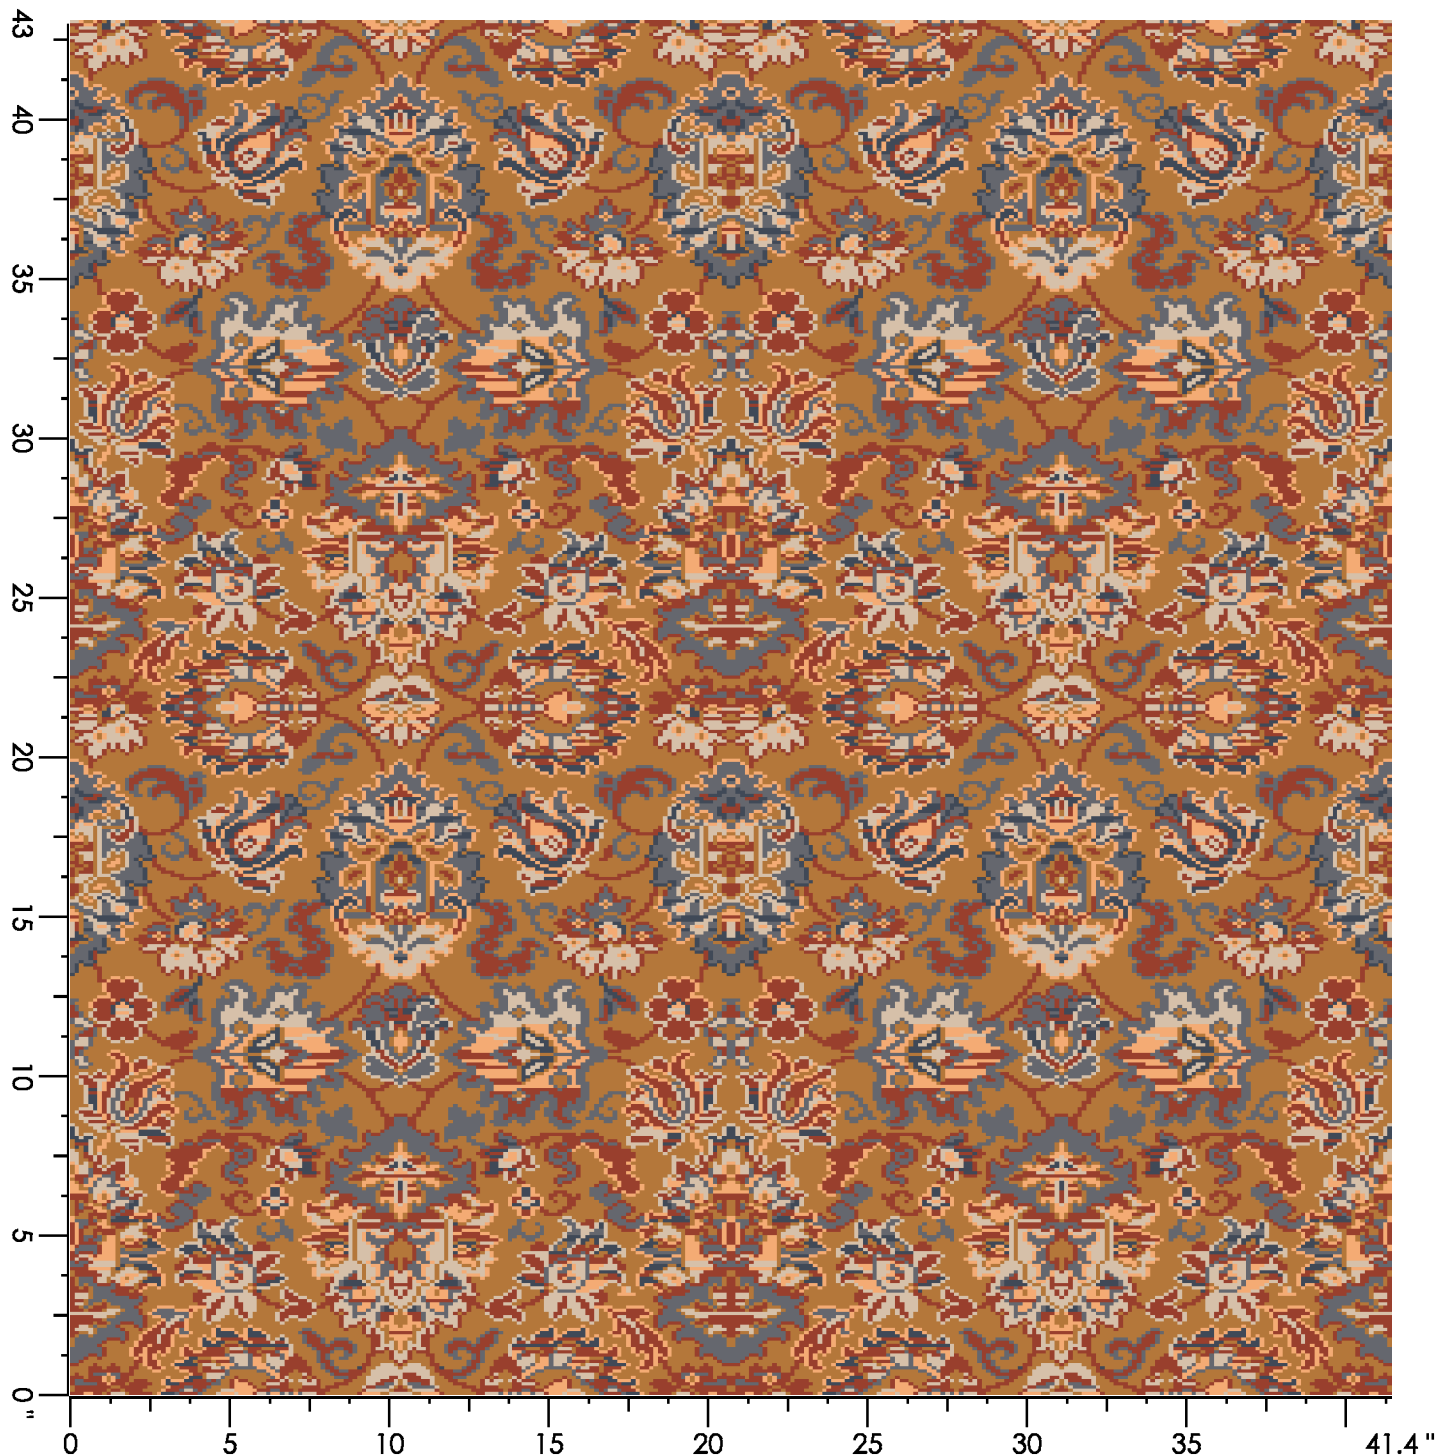

Design Number: J17057-

J01 (AM)-1

Design Size: 41.43"W x 43.00"L

custom HOSPITALITY

Repeat Type: SIDE MATCH

1 repeat shown- not to scale

1	2	4	5	6	7
K873	C561	E763	C659	K763	F652
4.76%	17.08%	20.21%	35.63%	9.61%	12.70%