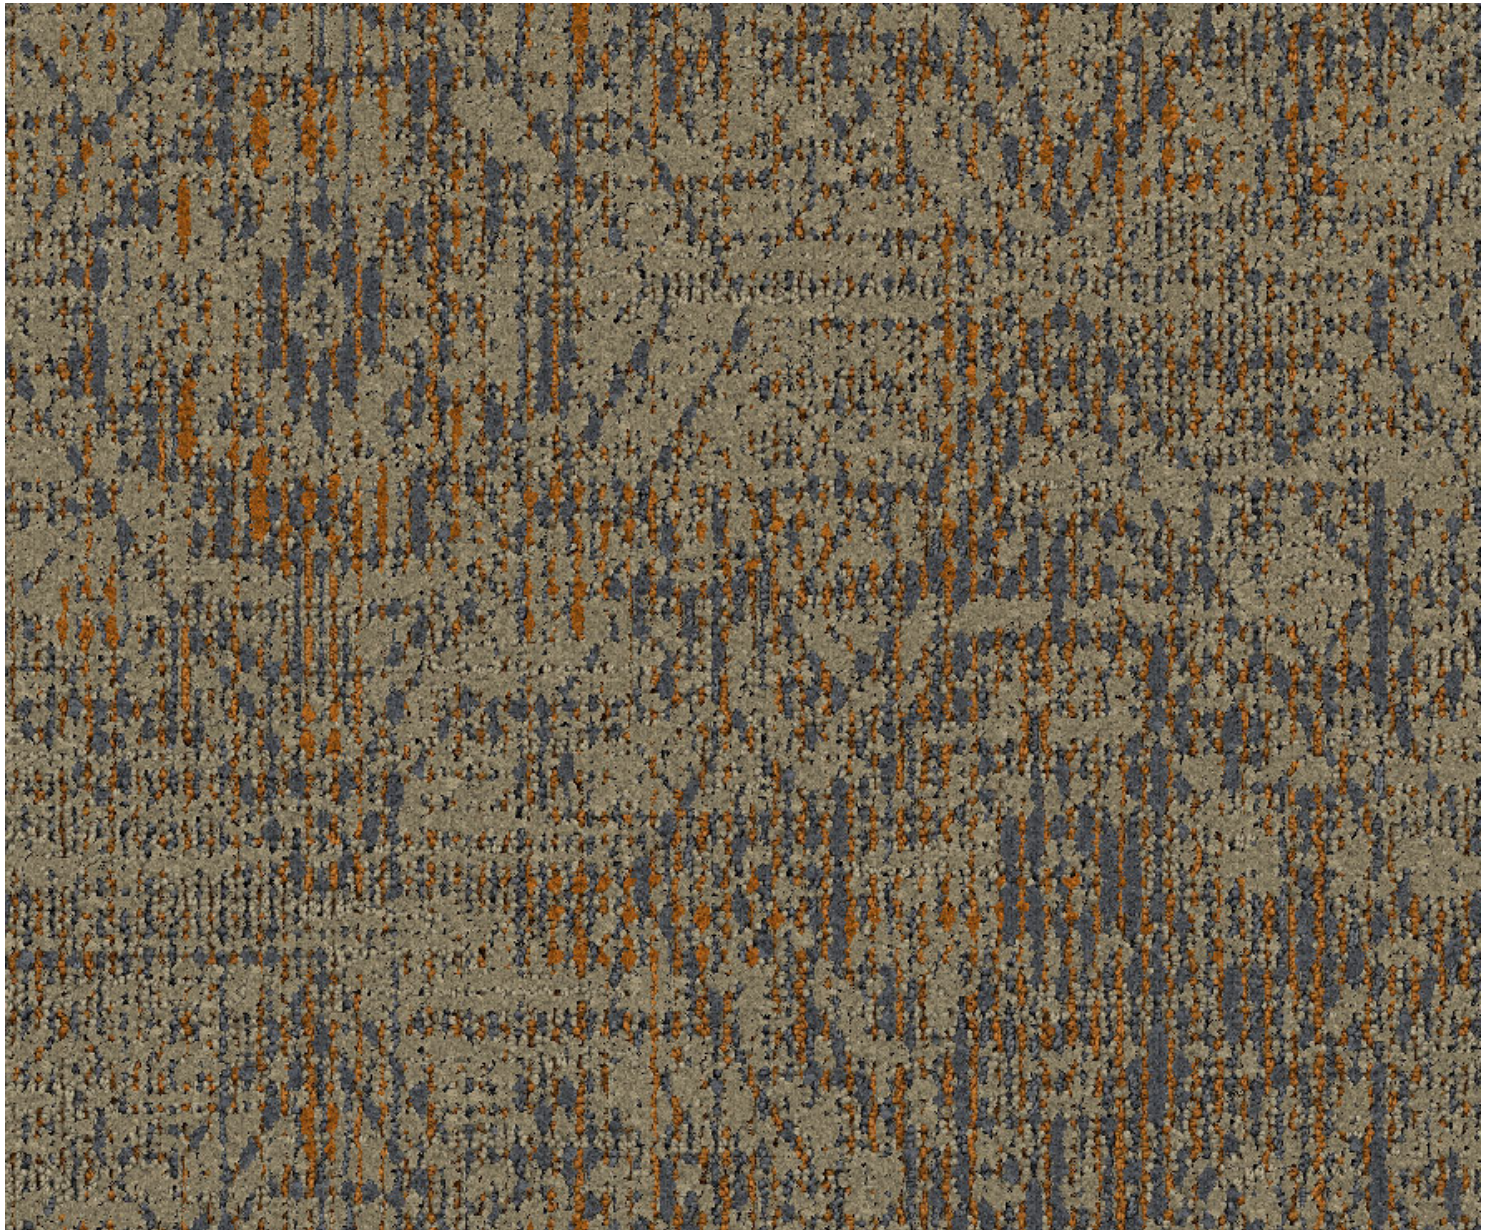

Strike #:

Thread-up: ABAC

Design Number: D3948

Ounce Weight: 32

Repeat: STRAIGHT

Repeat Type:

Product Type: Dynamics

Production Width:

DEV#	
Project Name:	
Room Type:	
Approved for Sample:	
Approved for Production:	

A

1x hosp yrns
3526

B

1x hosp yrns
3508

C

1x hosp yrns
8537

1 Repeat Shown

No printed material contained here-in may be reproduced without the written permission of Tarkett, Inc. Due to variations in monitors and light sources, we cannot guarantee that the colors in this image will be an exact match to your colors. Tarkett Hospitality 285 Kraft Dr. Dalton GA 30721

20/02/20