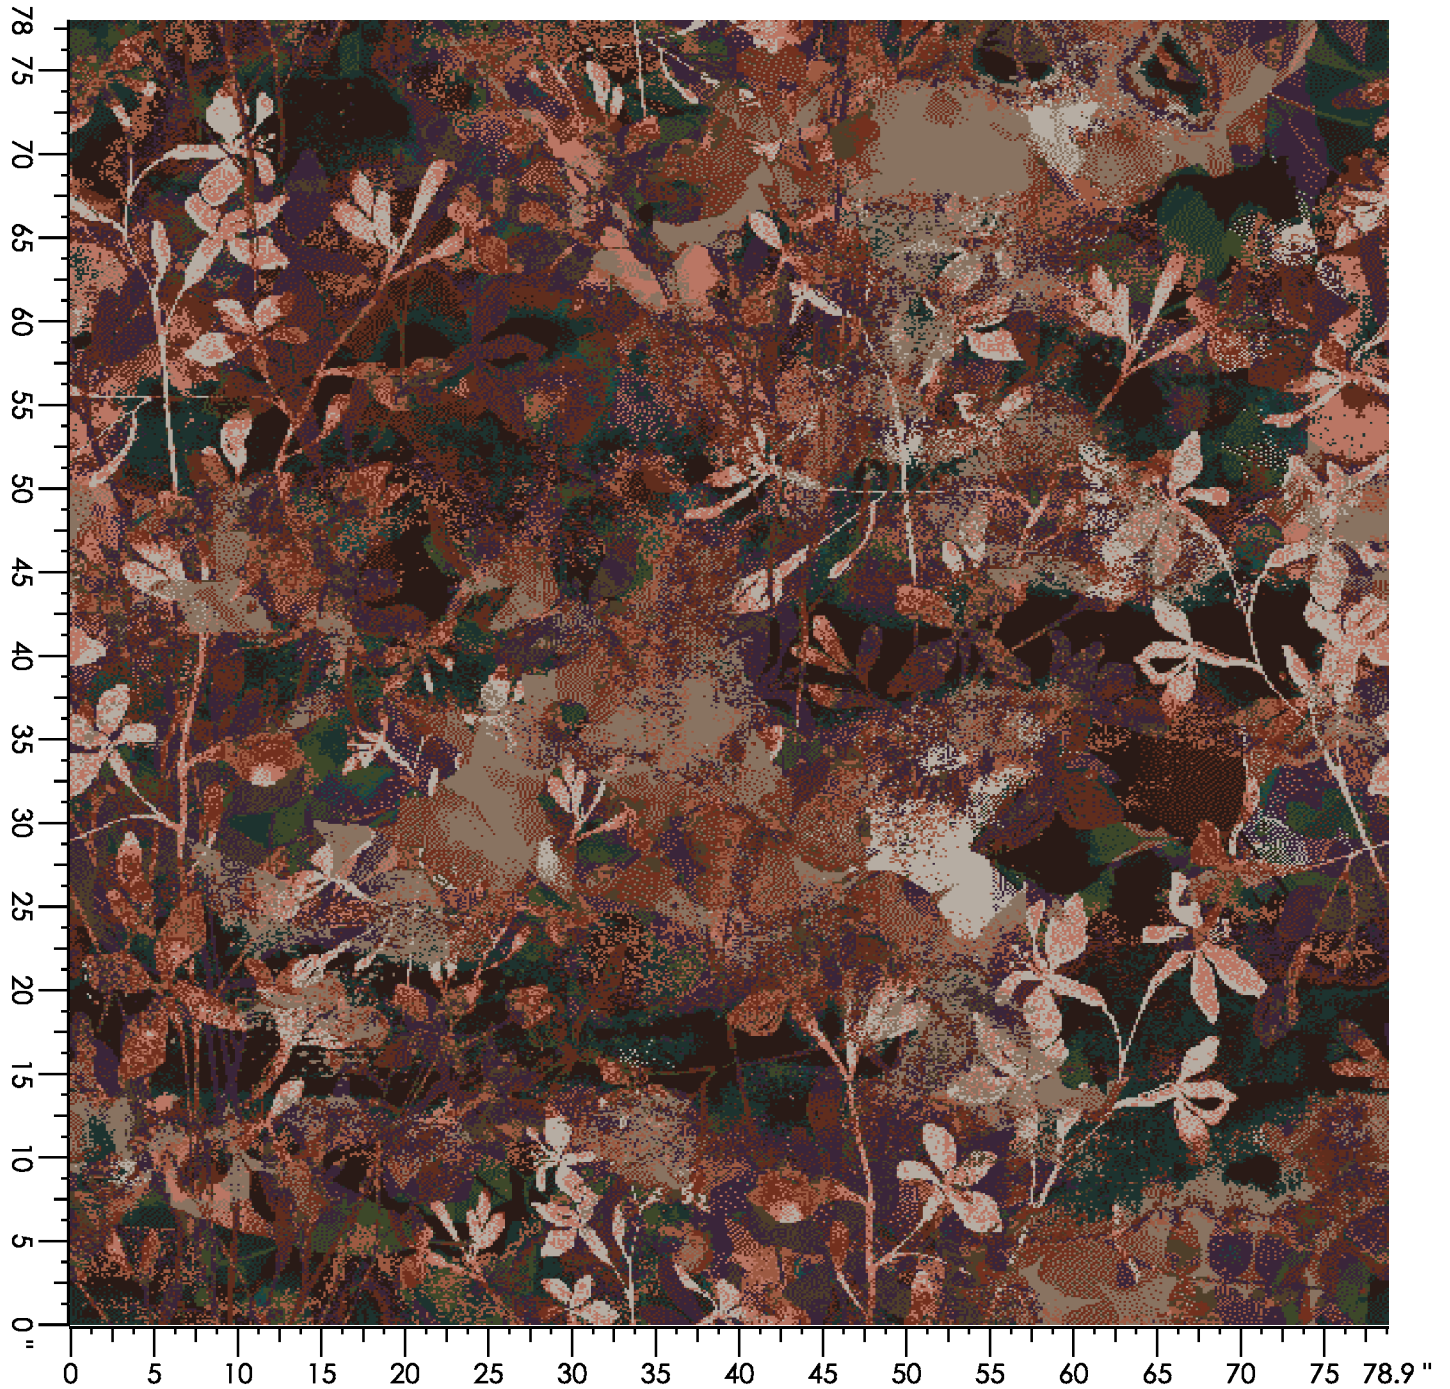

-Sayward Gregg

Harvest BLOOM

Design Number: AX903-9

Design Size: 78.86"W x 78.00L

Repeat Type: STRAIGHT

1 repeat shown- not to scale

1 N653 12.44%	3 A877 8.36%	4 L872 17.79%	5 C880 0.53%	6 B658 11.43%	7 B989 3.96%	8 M654 5.03%
9 C658 8.52%	10 N763 8.45%	11 E652 11.15%	12 L763 6.22%	14 D651 6.13%		

Design Number: AX906-9

Design Size: 78.9"W x 85.3"L

Repeat Type: STRAIGHT

1 repeat shown- not to scale

1 N653 36.99%	2 A651 6.98%	4 L872 10.06%	6 B658 7.12%	7 B989 0.98%	8 M654 9.94%	10 N763 6.24%
11 E652 11.68%	14 D651 10.00%					

Design Number: AX907-7

SG

Design Size: 78.86"W x 157.57"L

Repeat Type: END ONLY

1 repeat shown- not to scale

1	2	3	4	5	6	7	8
N653	A651	A877	B658	M654	C658	N763	K767
22.29%	8.31%	14.13%	9.56%	12.95%	5.90%	21.71%	5.14%

Design Number: AX916-9 KE

Design Size: 157.71"W x 157.67"L

Repeat Type: STRAIGHT

1 repeat shown- not to scale

1	2	3	4	5	6	7	8
N653	A651	A877	B658	M654	C658	N763	K767
9.01%	9.02%	12.44%	11.18%	13.83%	22.36%	20.49%	1.66%