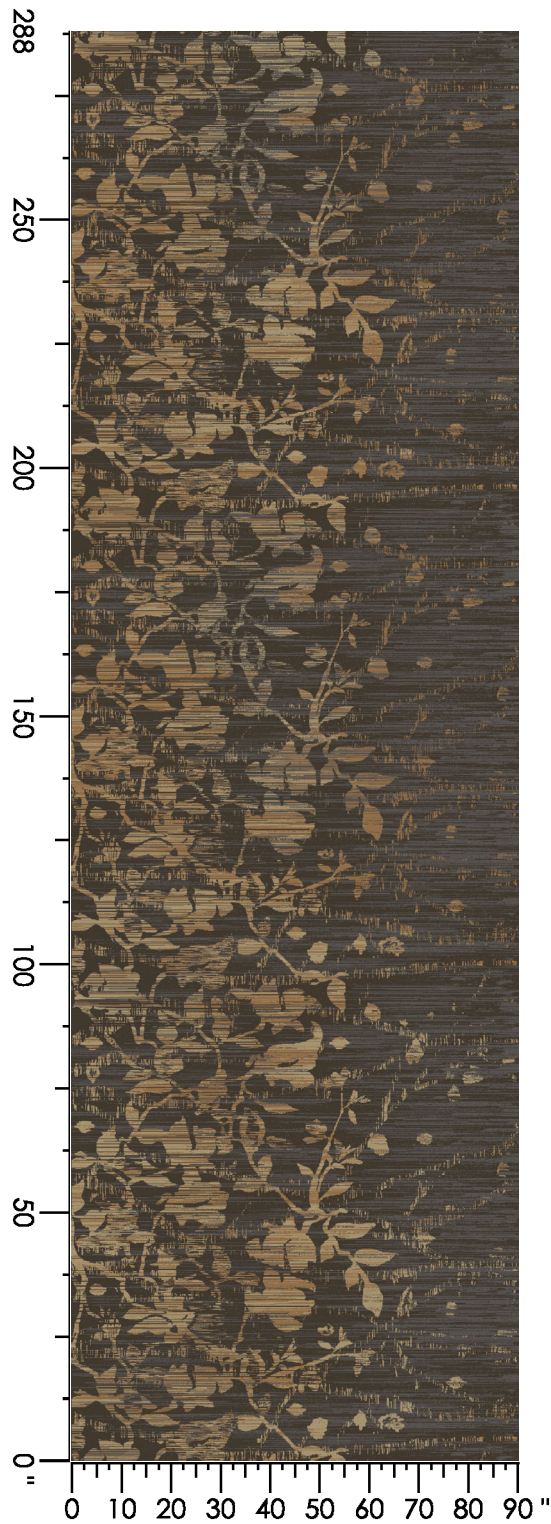

Design Number: L2156

SG

Design Size: 90.00"W x 288.00"L

Repeat Type: END ONLY

1 repeat shown- not to scale

1	2	3	4
7513C	8517C	3009C	3524C
50.47%	26.40%	12.17%	10.97%