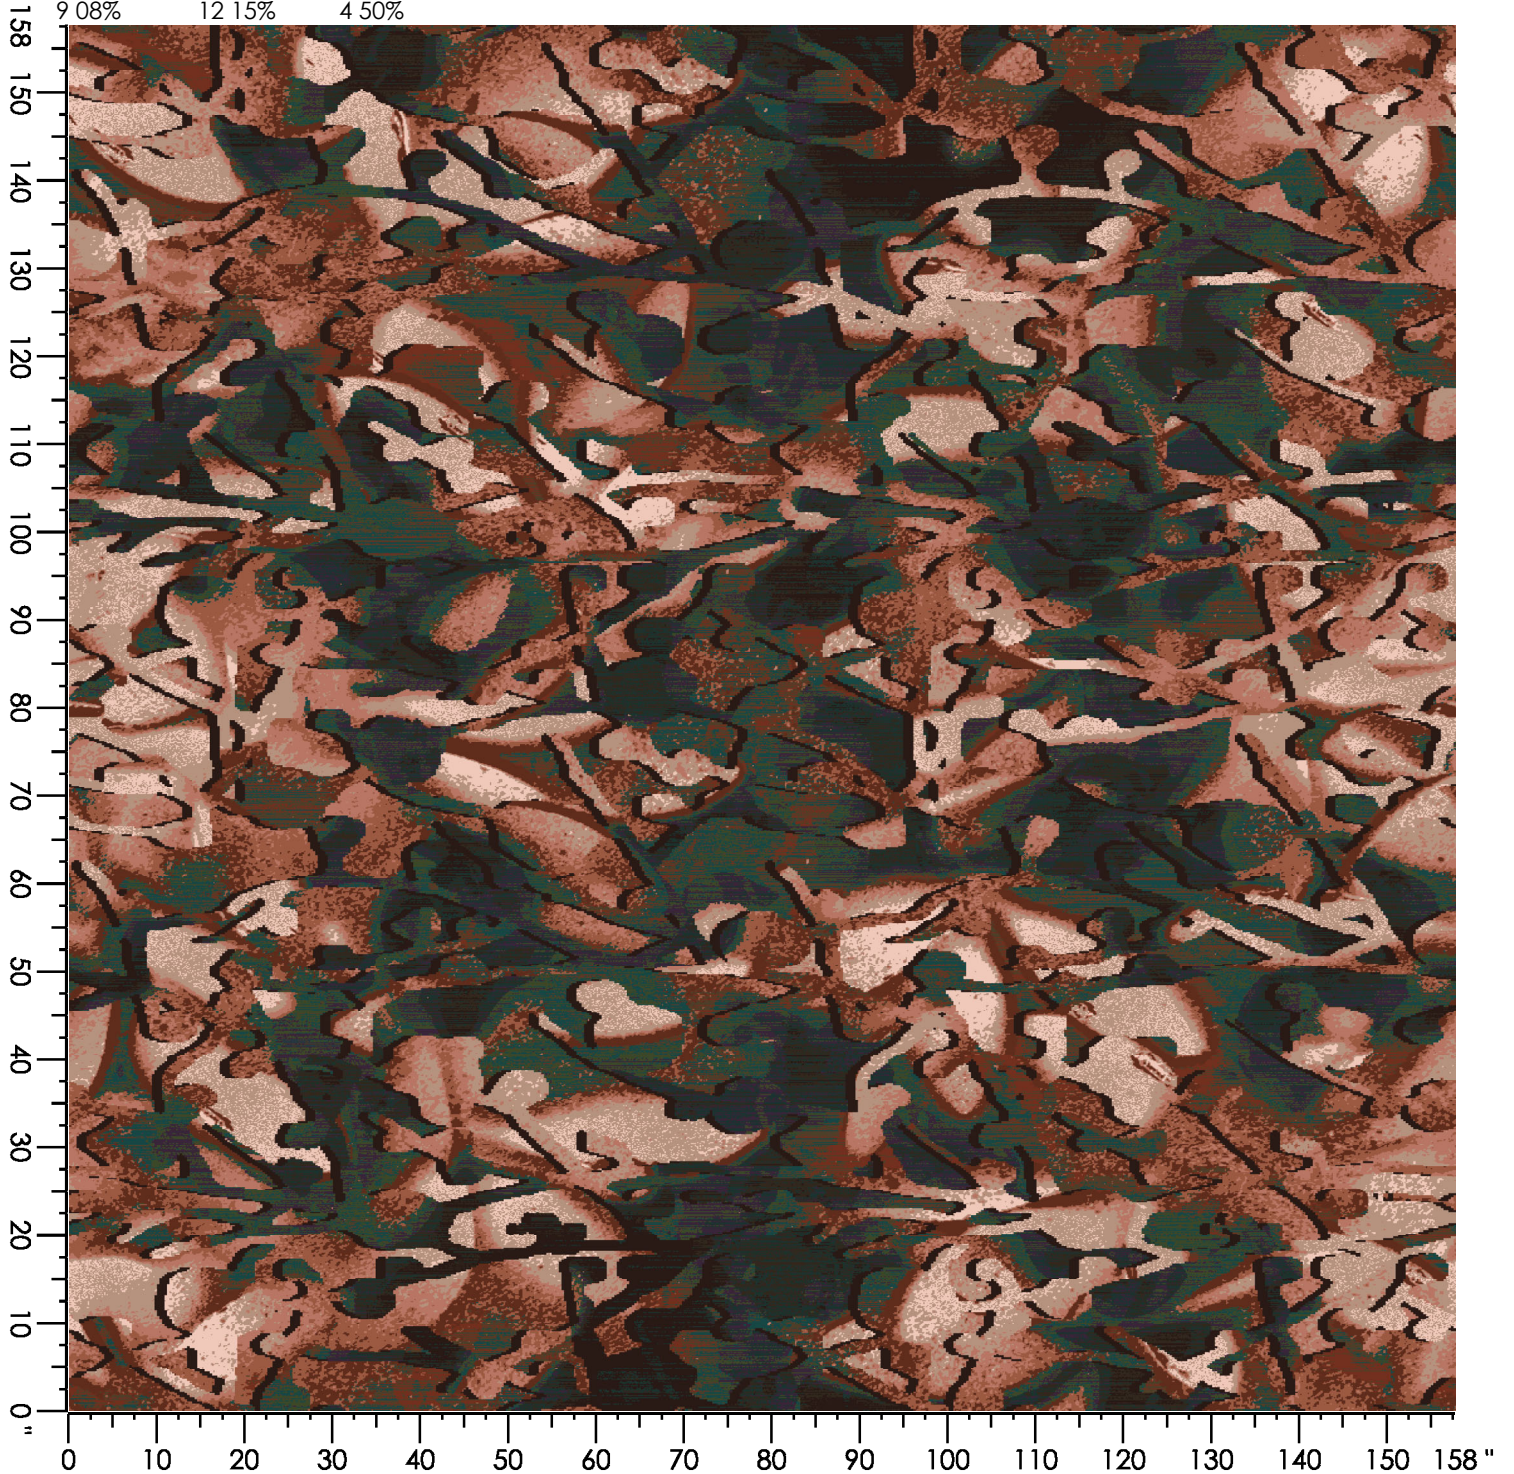

Design Number: AX918-9 KE

Design Size: 157.71"W x 157.67"L

Repeat Type: STRAIGHT

1 repeat shown- not to scale

1 N653 11.89%	2 A651 4.63%	3 A877 6.47%	4 L872 5.64%	5 C880 7.66%	6 B658 10.28%	7 B989 6.22%	8 M654 6.30%	9 C658 3.10%	10 N763 12.09%
11 L763 9.08%	12 K767 12.15%	13 G767 4.50%