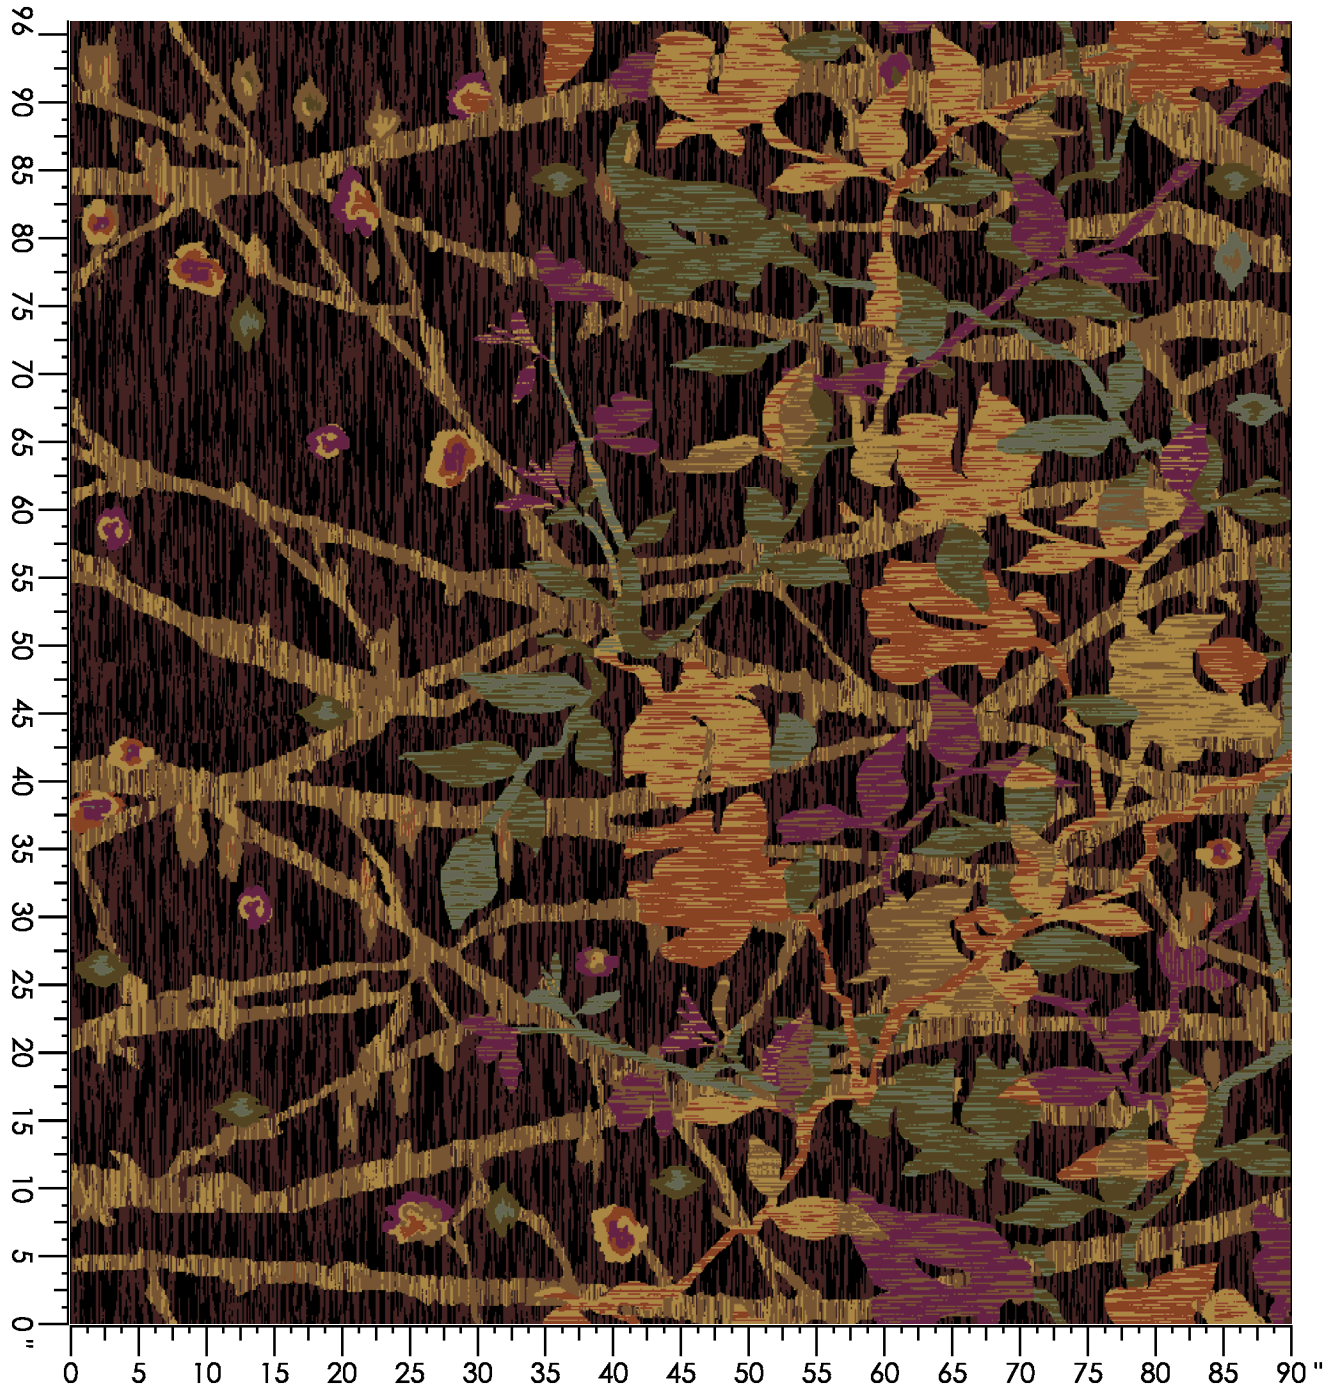

Design Number: LP348

Design Size: 90.00"W x 96.00"L

Product Type: LEGACY PLUS

Repeat Type: No Side Match

1 repeat shown- not to scale

1	2	3	4	5
8002C	7510C	4079C	7517C	2006C
25.04%	28.41%	6.50%	14.75%	4.10%
6	7	8		
4007	3005C	2048C		
3.76%	12.35%	5.08%		

No printed material contained here-in may be reproduced without the written permission of Tarkett Hospitality. Due to variations in monitors and light sources, we cannot guarantee that the colors in this image will be an exact match to your colors. Tarkett Hospitality 285 Kraft Dr. Dalton GA 30721