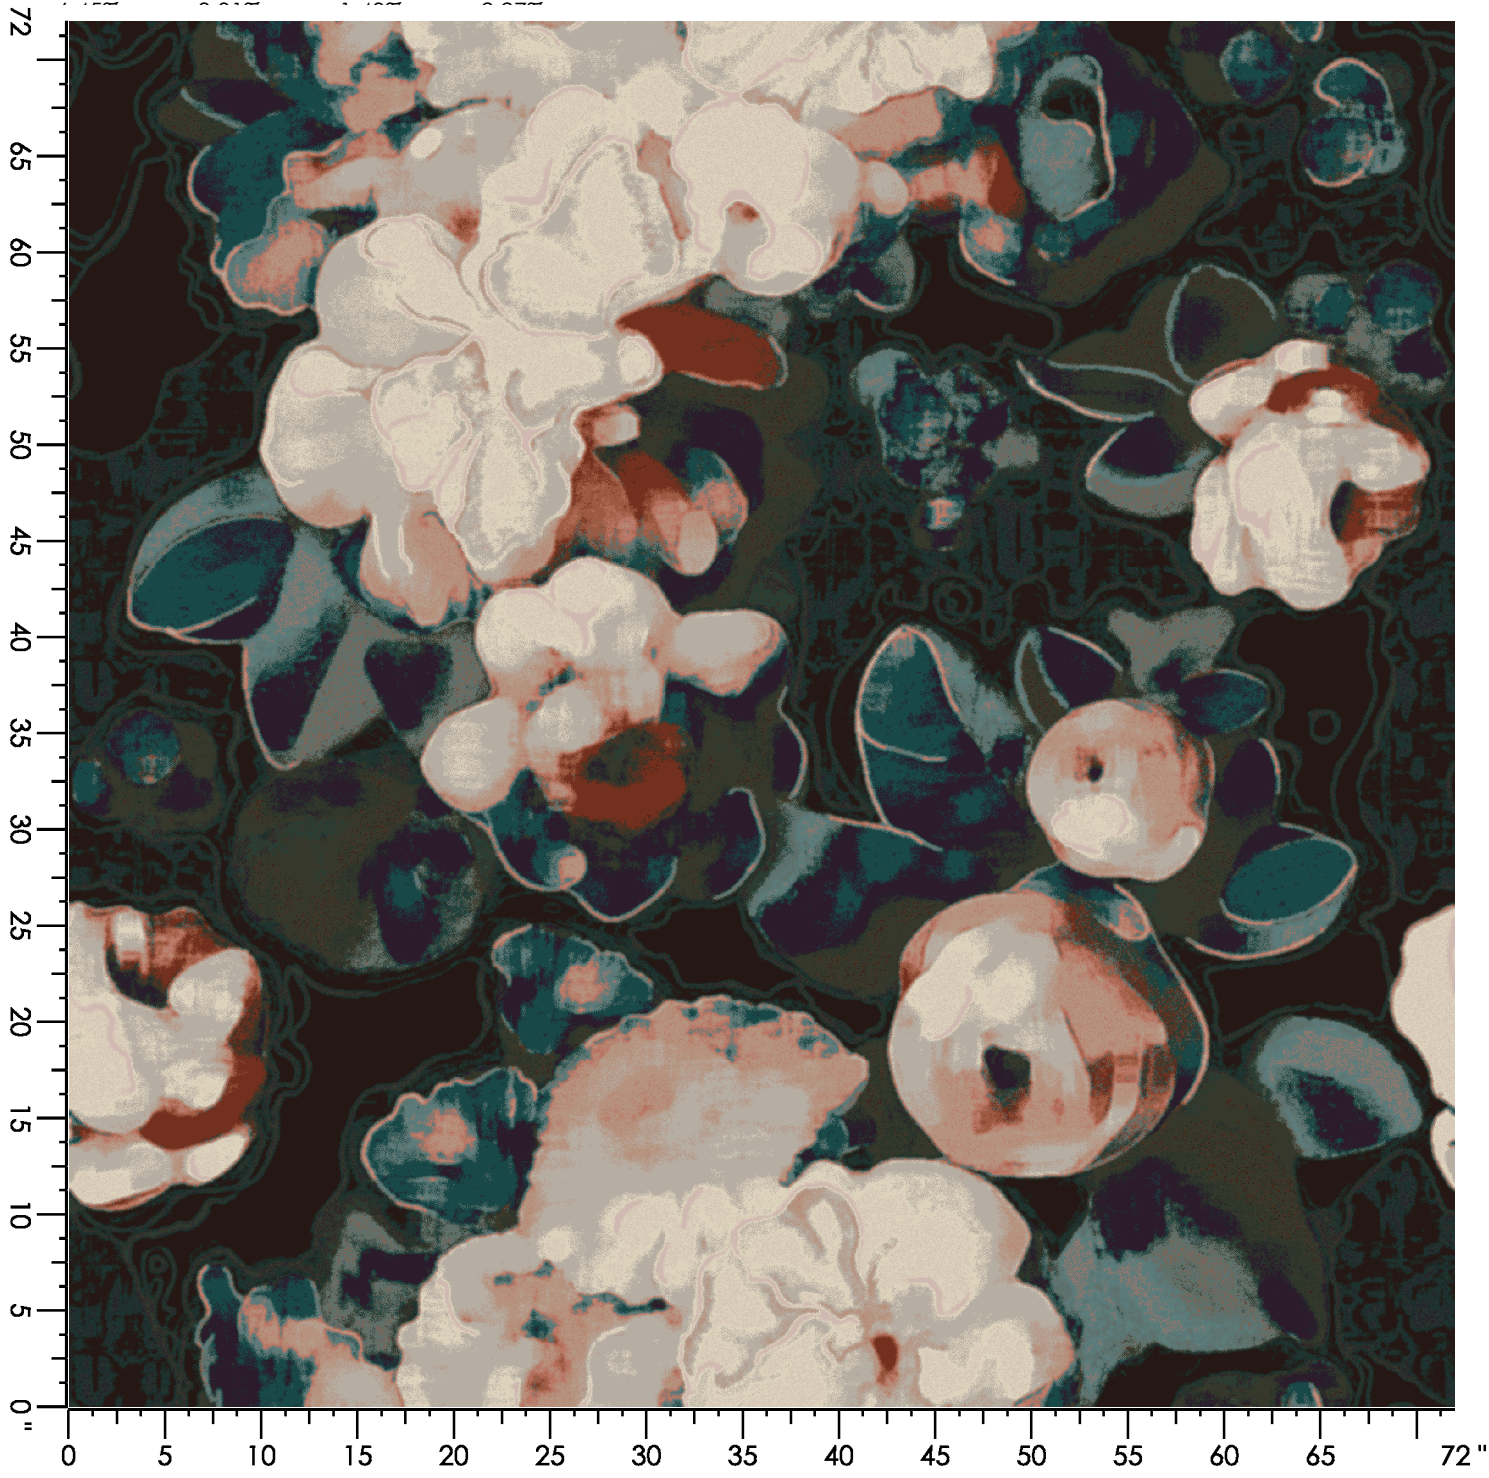

Design Number: INJ483

SG

Design Size: 72.00"W x 72.00"L

Repeat Type: STRAIGHT

1 repeat shown- not to scale

1 N653 15.60%	2 A877 9.92%	3 L872 9.59%	4 C880 7.03%	5 B990 11.16%	6 B982 4.96%	7 L880 3.69%	8 G653 10.21%	9 H767 2.47%	10 D651 12.24%
11 K767	12 L763	13 N763	14 C658