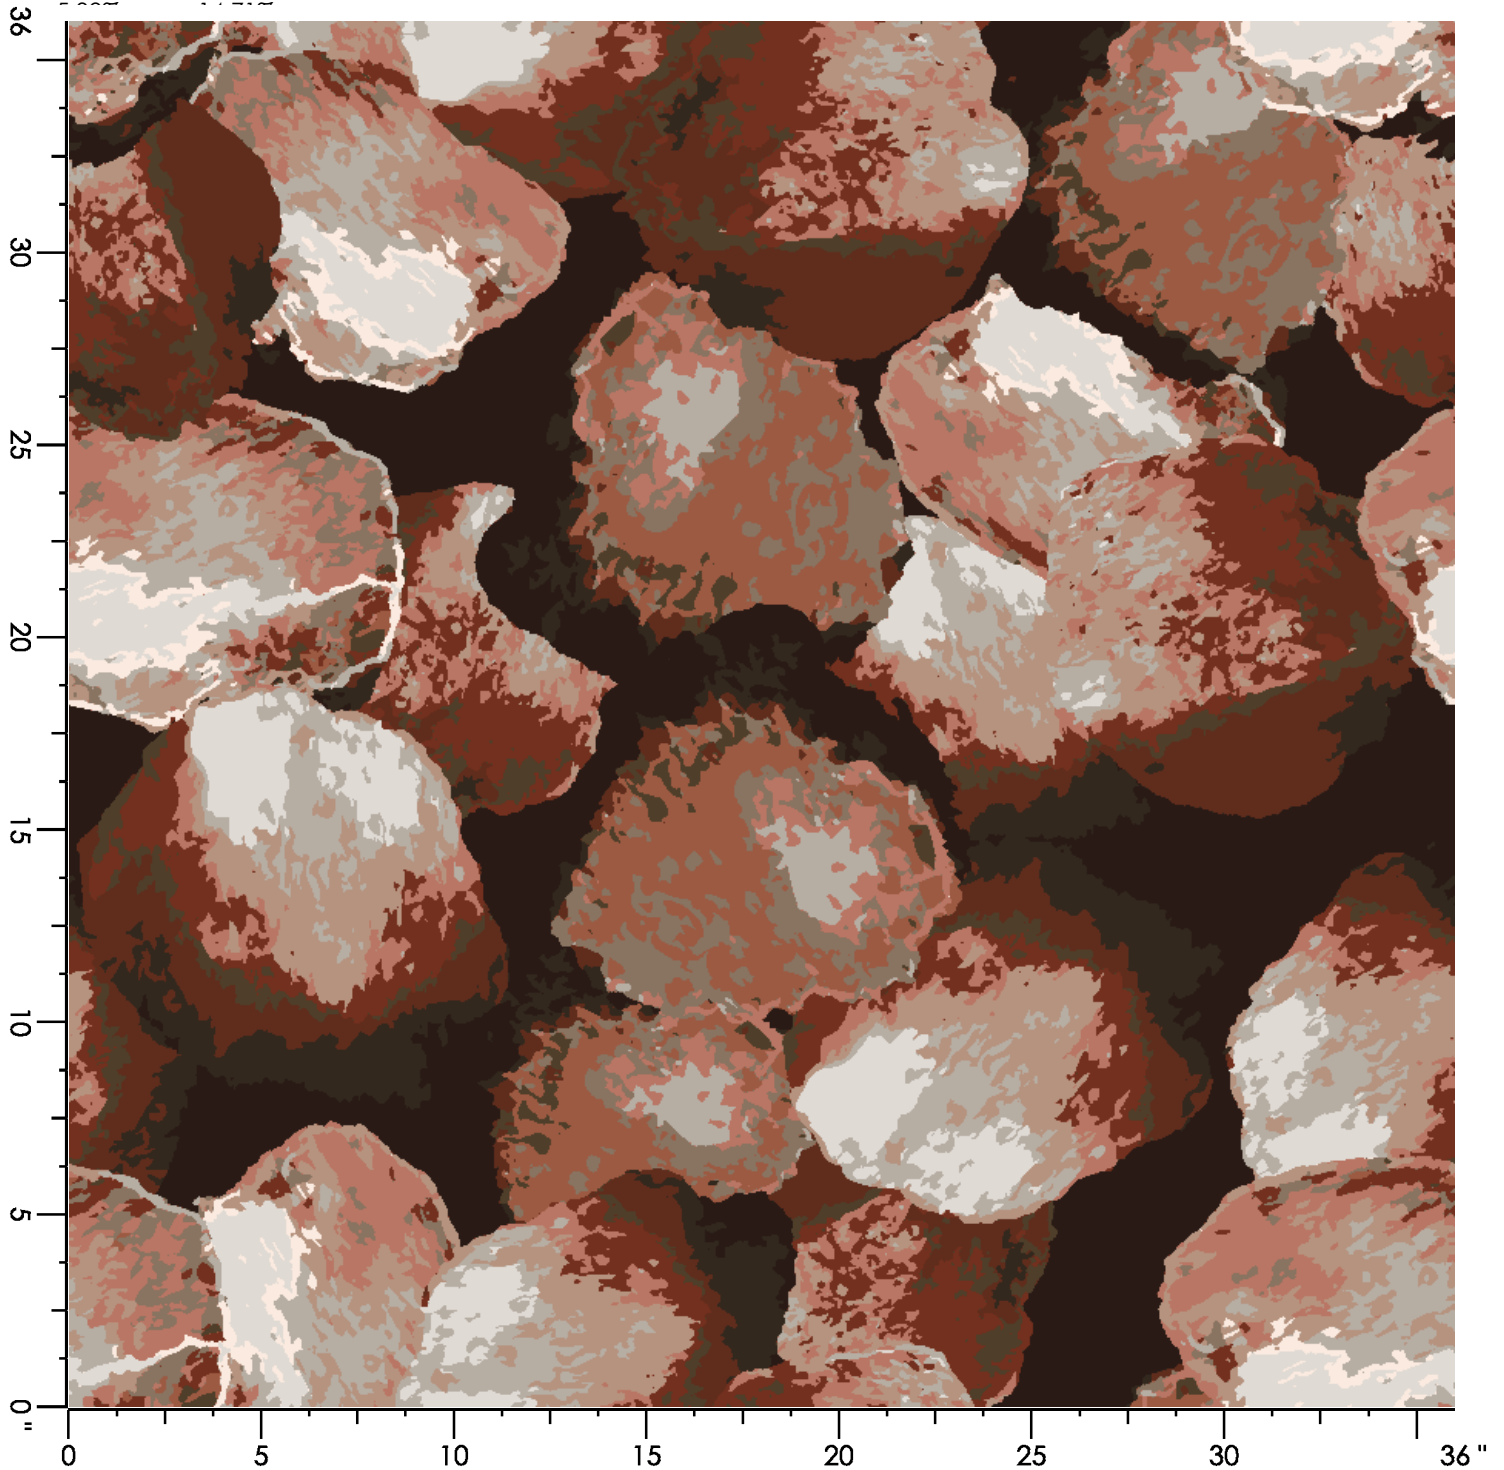

Design Number: INJ587

JB

Design Size: 36.00"W x 36.00"L

Repeat Type: STRAIGHT

1 repeat shown- not to scale

1 G767 1.70%	2 A555 6.76%	3 D651 9.19%	4 K767 14.25%	5 L763 11.56%	6 E652 6.06%	7 N763 7.23%	8 C658 9.91%	9 M654 4.18%	10 B658 9.06%
11 A651	12 N653