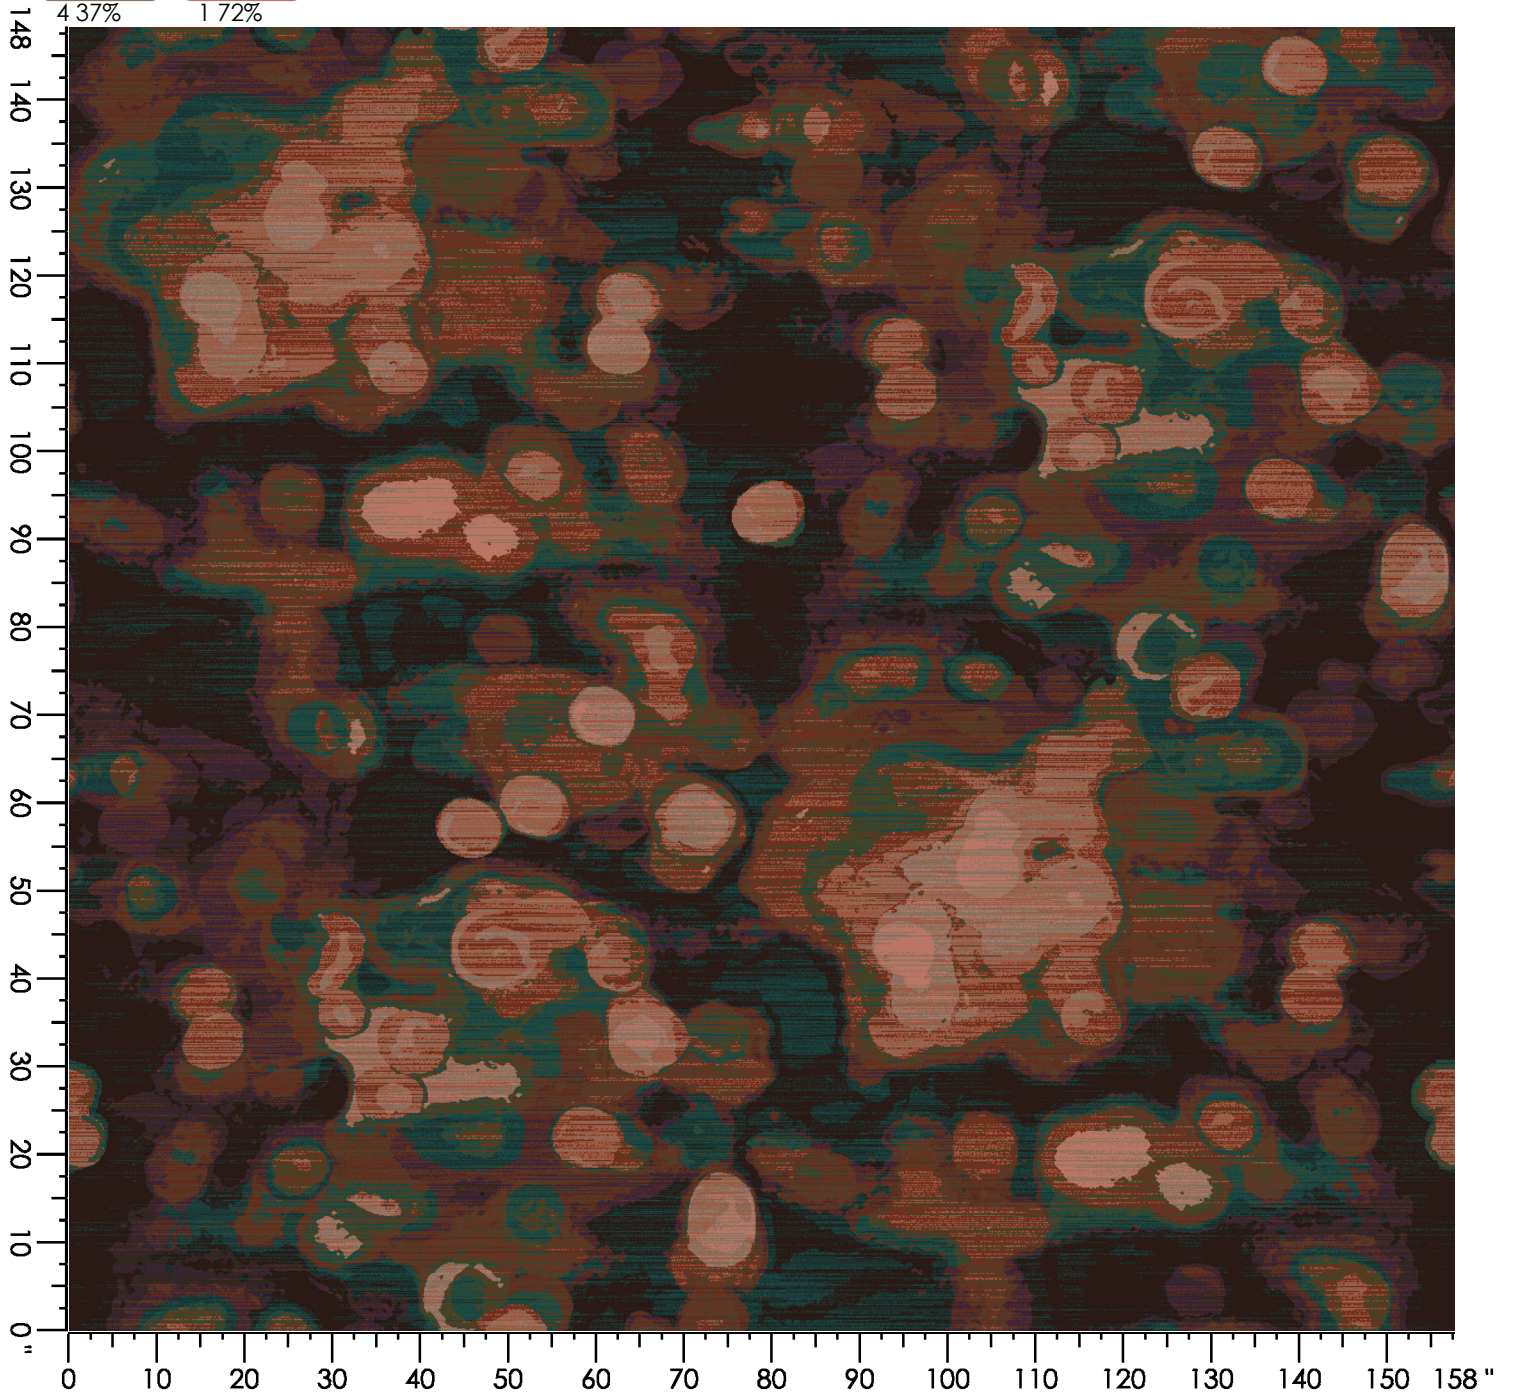

Design Number: AX920-8

Design Size: 157.71"W x 148.25"L

Repeat Type: STRAIGHT

1 repeat shown- not to scale

REF:N18199A-8N01

1 N653 19.83%	2 A651 2.31%	3 A877 9.46%	4 L872 7.80%	5 C880 8.37%	6 B658 10.83%	7 B989 7.47%	8 M654 8.59%	9 C658 11.31%	10 N763 7.94%
11 E652 4.37%	12 L763 1.72%