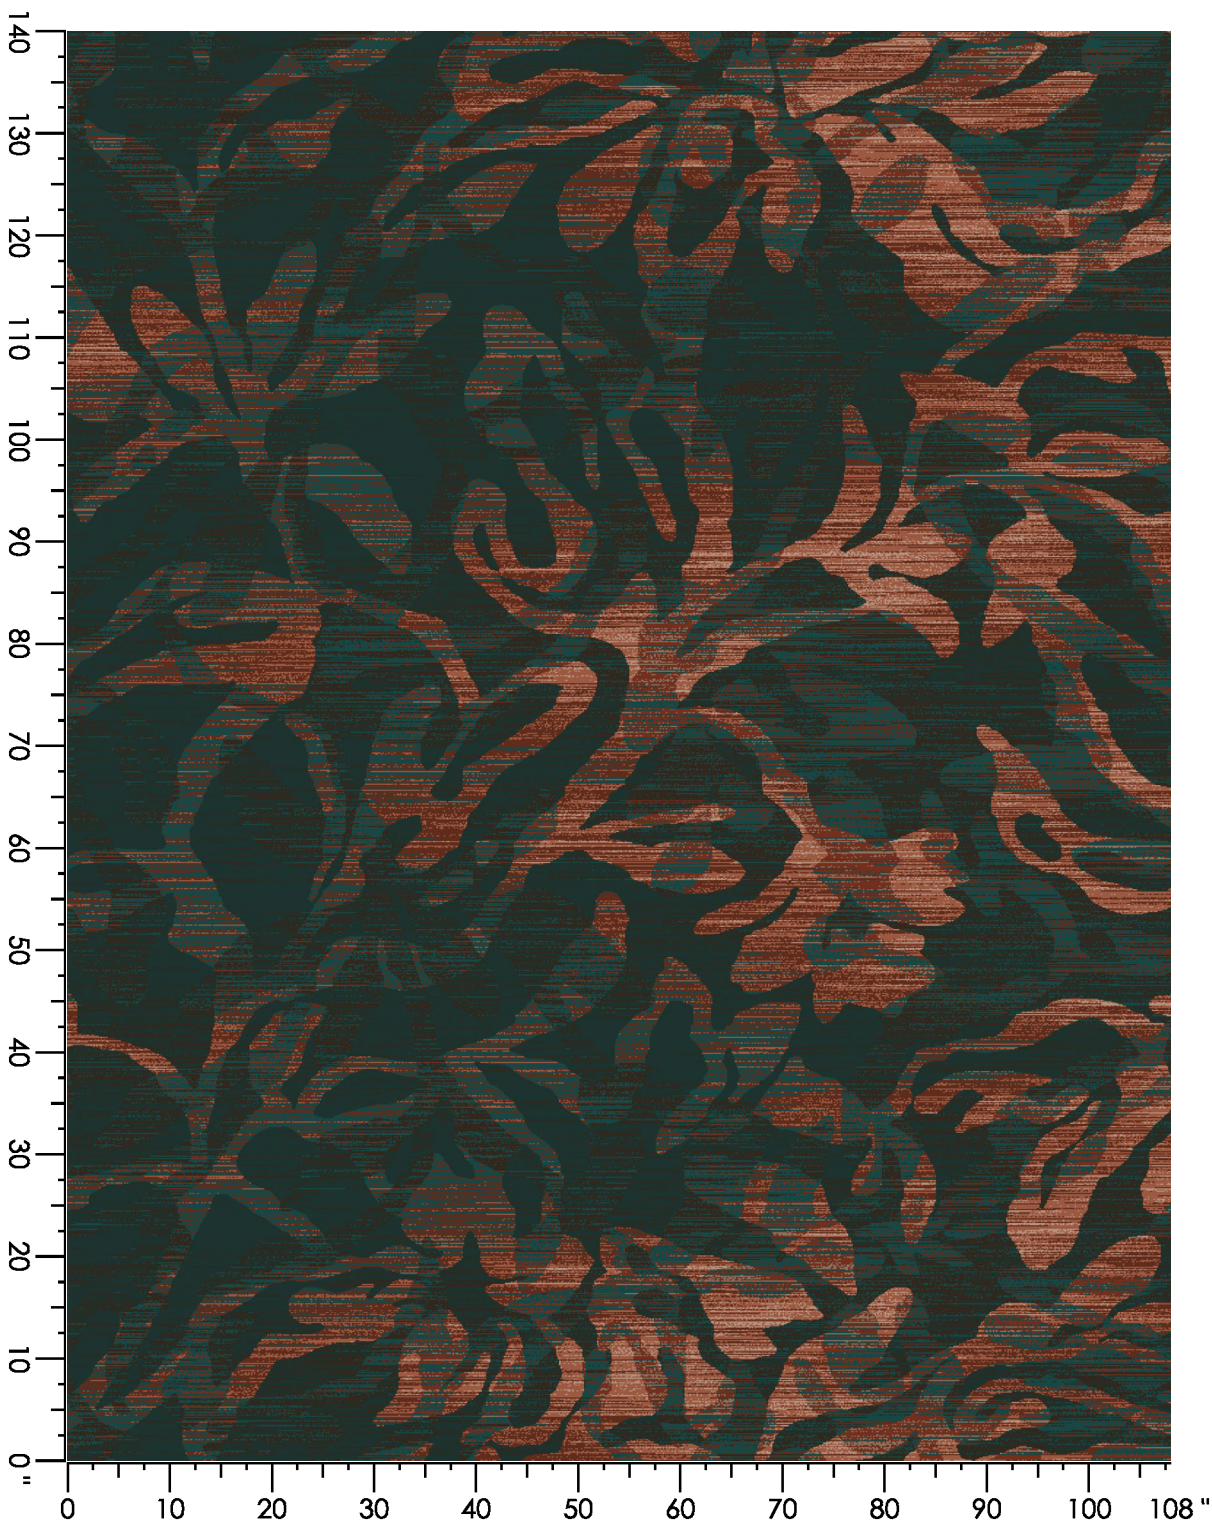

Design Number: AX906-9

Design Size: 78.9"W x 85.3"L

Repeat Type: STRAIGHT

1 repeat shown- not to scale

1 N653 36.99%	2 A651 6.98%	4 L872 10.06%	6 B658 7.12%	7 B989 0.98%	8 M654 9.94%	10 N763 6.24%
11 E652 11.68%	14 D651 10.00%					

Design Number: AX907-7

SG

Design Size: 78.86"W x 157.57"L

Repeat Type: END ONLY

1 repeat shown- not to scale

1	2	3	4	5	6	7	8
N653	A651	A877	B658	M654	C658	N763	K767
22.29%	8.31%	14.13%	9.56%	12.95%	5.90%	21.71%	5.14%

Design Number: AX916-9 KE

Design Size: 157.71"W x 157.67"L

Repeat Type: STRAIGHT

1 repeat shown- not to scale

1	2	3	4	5	6	7	8
N653	A651	A877	B658	M654	C658	N763	K767
9.01%	9.02%	12.44%	11.18%	13.83%	22.36%	20.49%	1.66%

Design Number: AX920-8

Design Size: 157.71"W x 148.25"L

Repeat Type: STRAIGHT

1 repeat shown- not to scale

REF:N18199A-8N01

1 N653 19.83%	2 A651 2.31%	3 A877 9.46%	4 L872 7.80%	5 C880 8.37%	6 B658 10.83%	7 B989 7.47%	8 M654 8.59%	9 C658 11.31%	10 N763 7.94%
11 E652 4.37%	12 L763 1.72%								