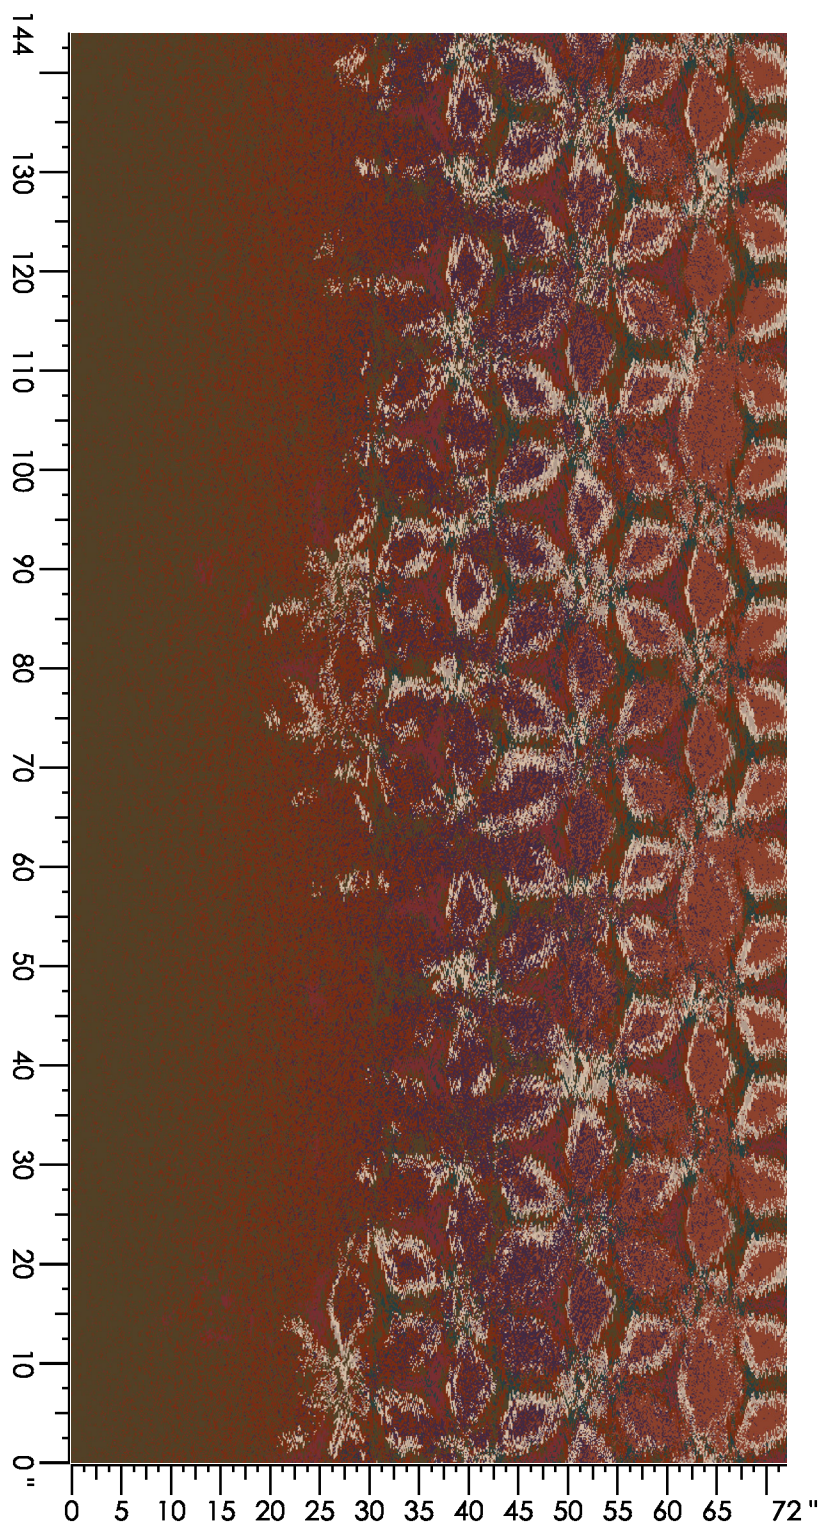

Design Number: LP1988

Design Size: 72"W x 144"L

Repeat Type: CORRIDOR SPLIT

1 repeat shown- not to scale

1	2	3	4	5	6	7	8
6002C	4089C	3531C	7506C	2041C	2048C	X399C	3537C
13.54%	3.93%	26.75%	31.19%	3.28%	11.64%	2.50%	7.17%