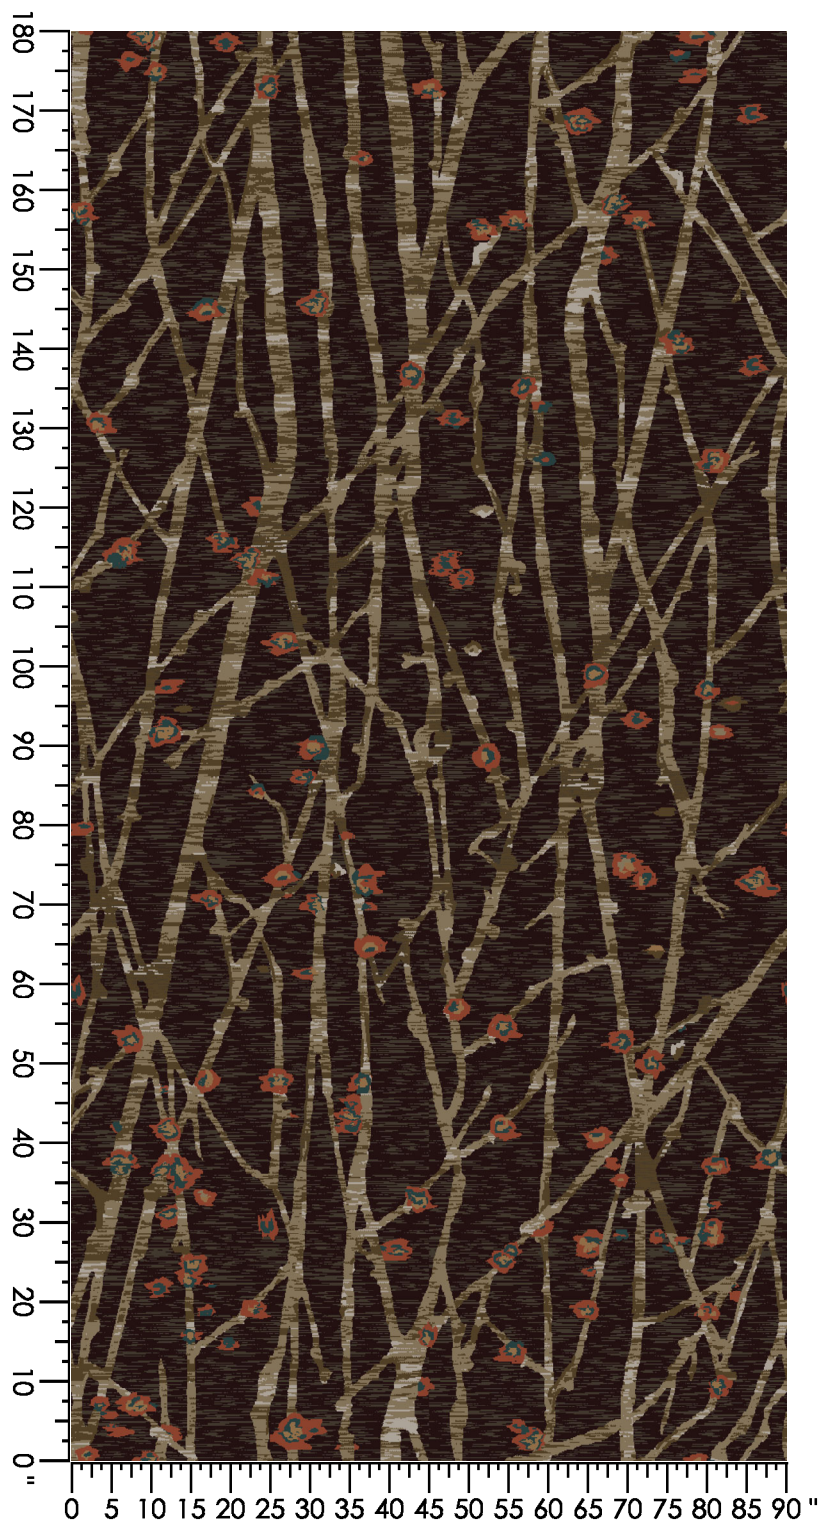

Design Number: LP315

MK

Design Size: 90.00"W x 180.00"L

Repeat Type: Side Match

1 repeat shown- not to scale

1	2	3	4	5	6	7	8
7514C	7513C	2048C	7506C	4089C	3529C	8501C	3009C
48.40%	19.66%	3.01%	10.29%	1.18%	14.75%	2.13%	0.58%