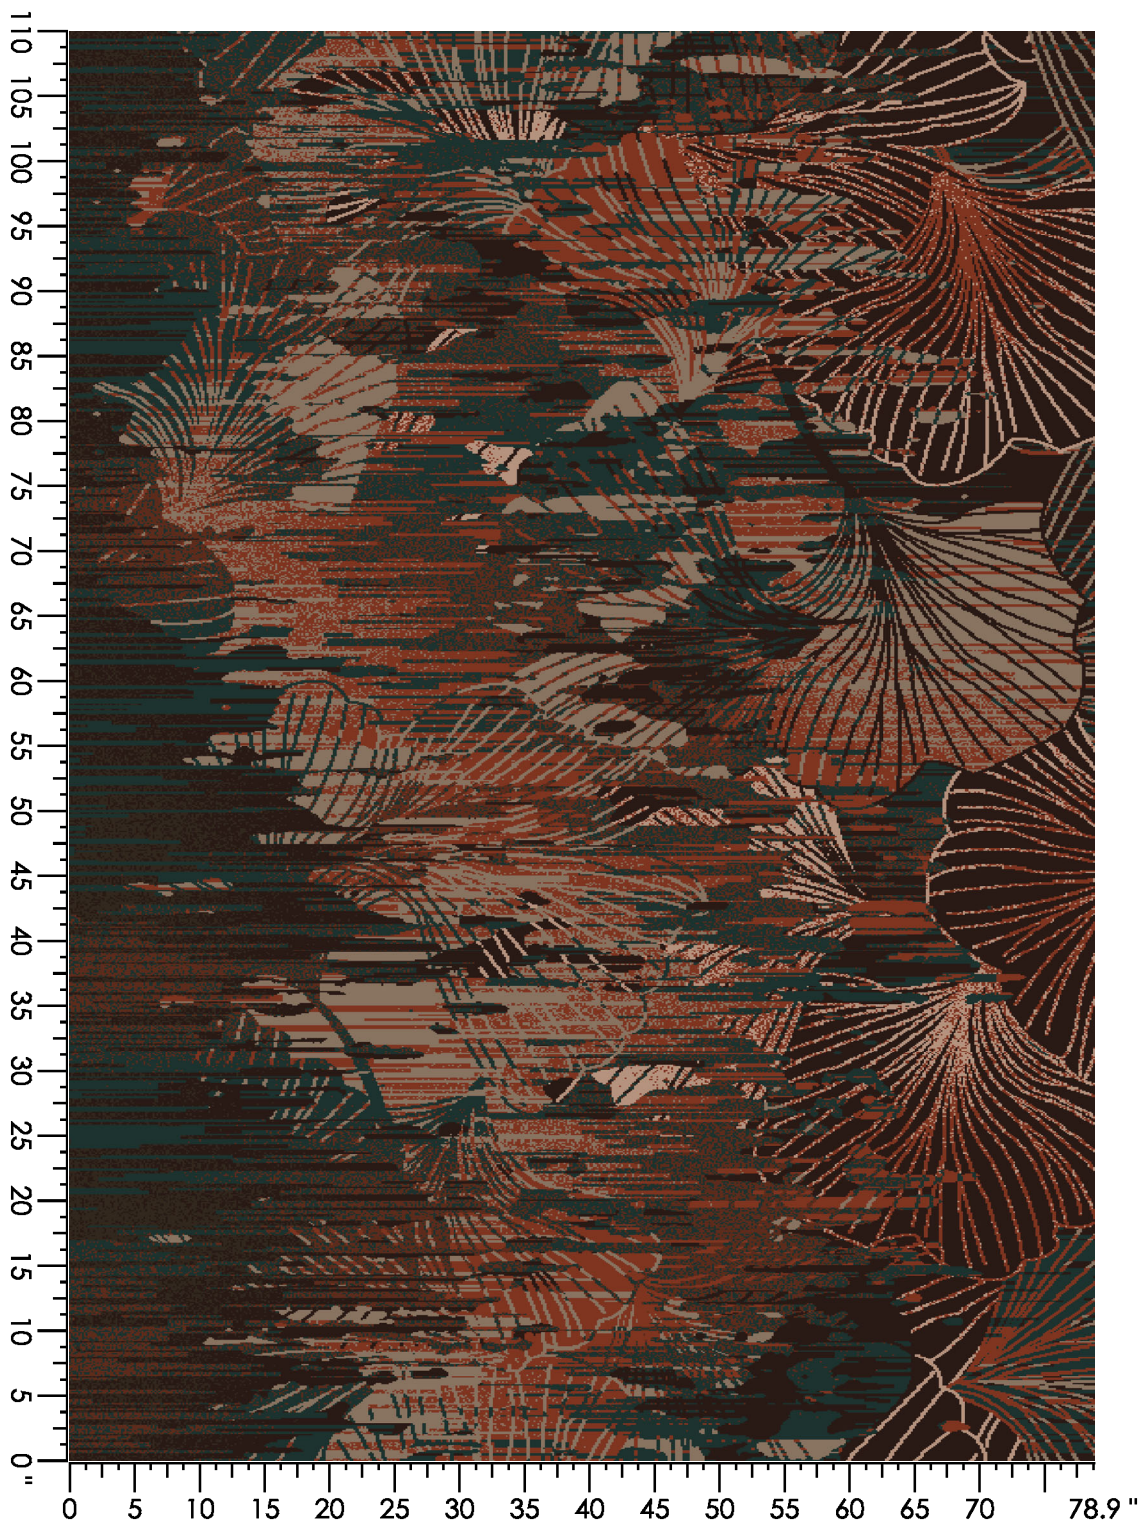

Design Number: AX954-10 SG
Design Size: 78.86"W x 110.00"L

Repeat Type: END ONLY

1 repeat shown- not to scale

1	2	3	4	5	6	7
N653	A651	A877	B658	E652	C658	K767
26.98%	3.26%	24.96%	9.74%	14.09%	17.62%	3.35%