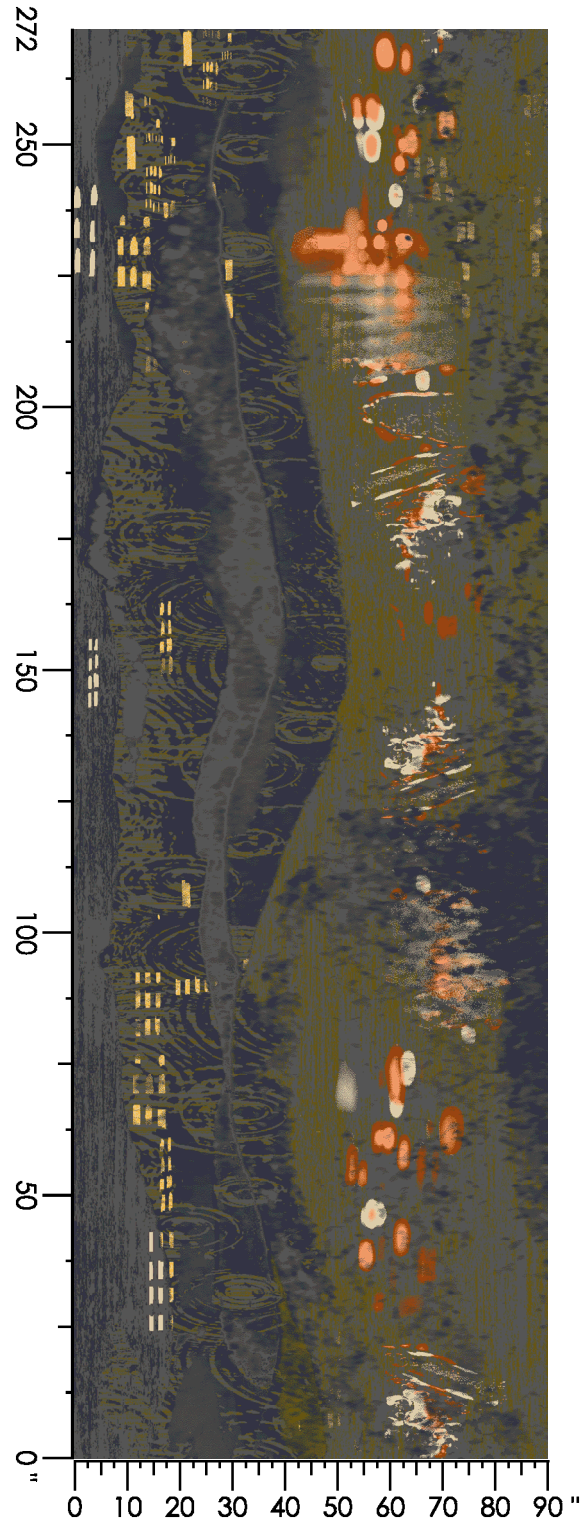

Design Number: LP2114

LD

Design Size: 90.00"W x 272.00"L

Repeat Type:CORRIDOR SPLIT

1 repeat shown- not to scale

1	2	3	4	5	6	7
8004C	8517C	4095C	3513C	2514C	3506C	3523C
31.79%	47.54%	14.05%	2.43%	1.26%	0.56%	2.38%