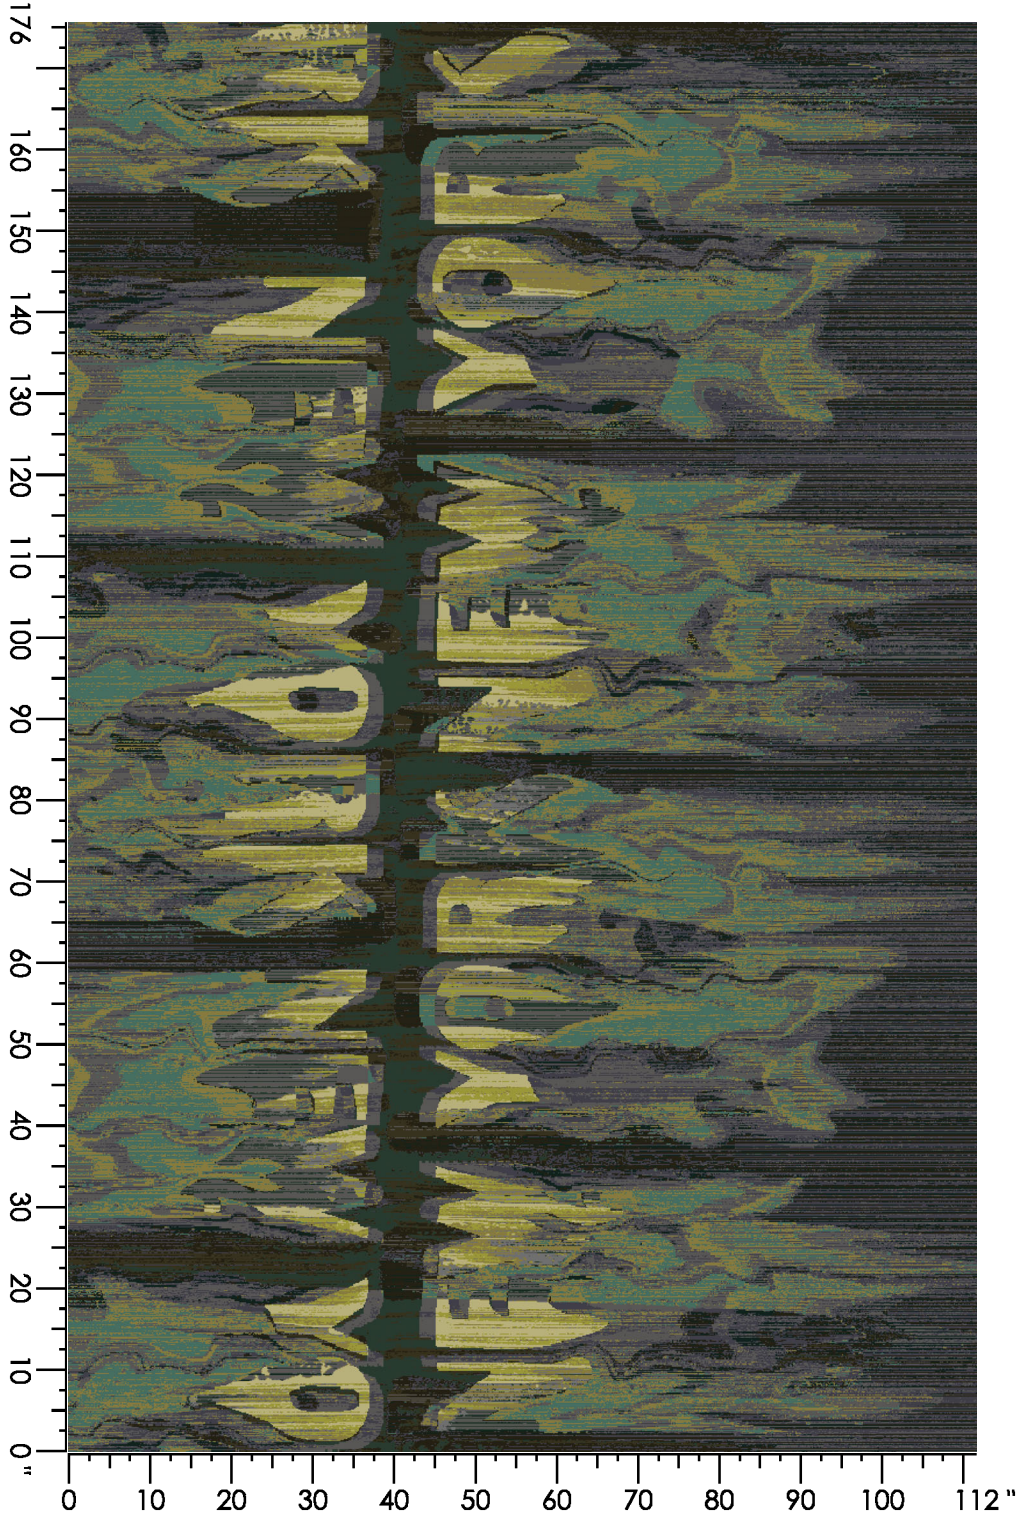

Design Number: AX1106-8

Design Size: 111.57"W x 175.63"L

Repeat Type:

1 repeat shown- not to scale

1 E558 5.79%	2 N988 10.18%	3 N989 3.35%	4 A983 5.49%	5 D561 18.29%	6 D557 21.95%	7 D556 1.49%	8 C559 0.31%	9 L983 11.83%	10 L987 15.00%
11 D987 3.19%	12 K987 3.14%