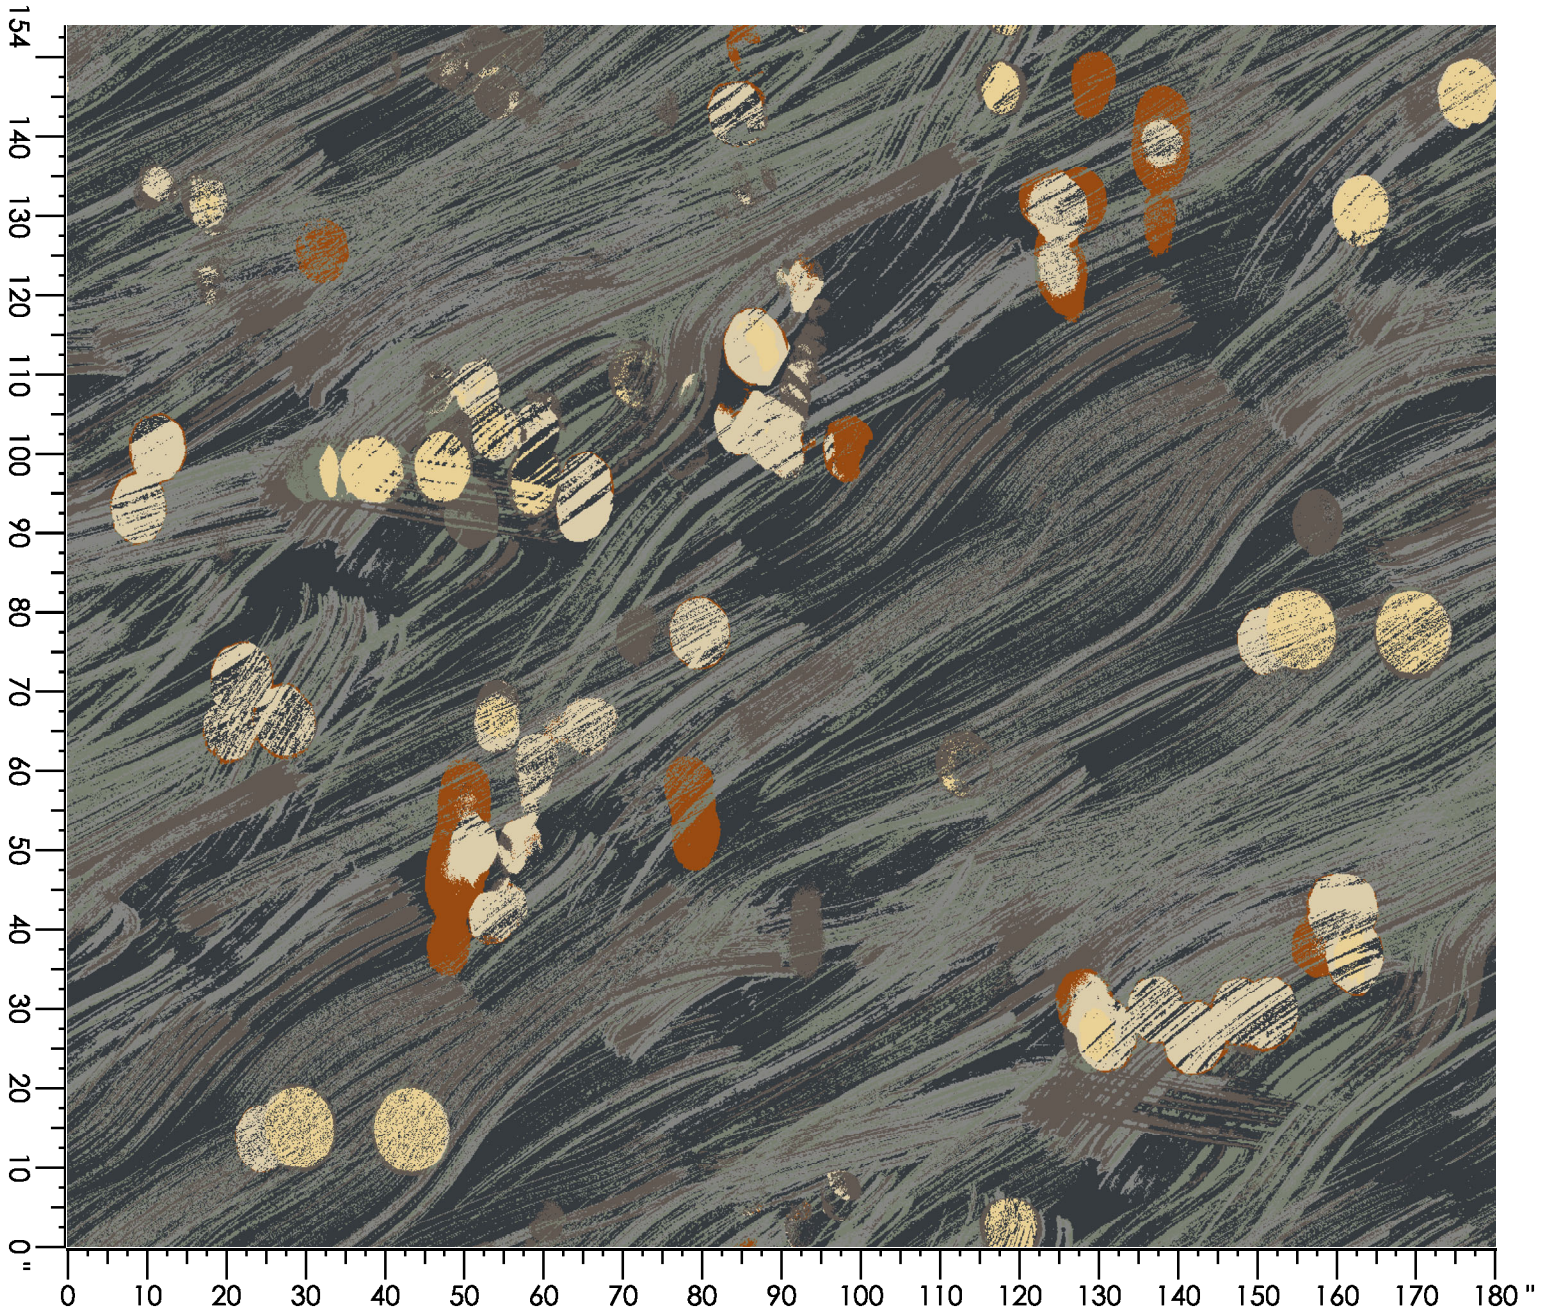

Design Number: LP2100

Design Size: 180.00"W x 154.00"L

Repeat Type: SIDEMATCH

1 repeat shown- not to scale

1	2	3	4	5	6	7
8004C	8522C	3513C	8527C	X391C	3523C	3033C
37.81%	14.71%	1.67%	21.08%	18.97%	3.67%	2.09%