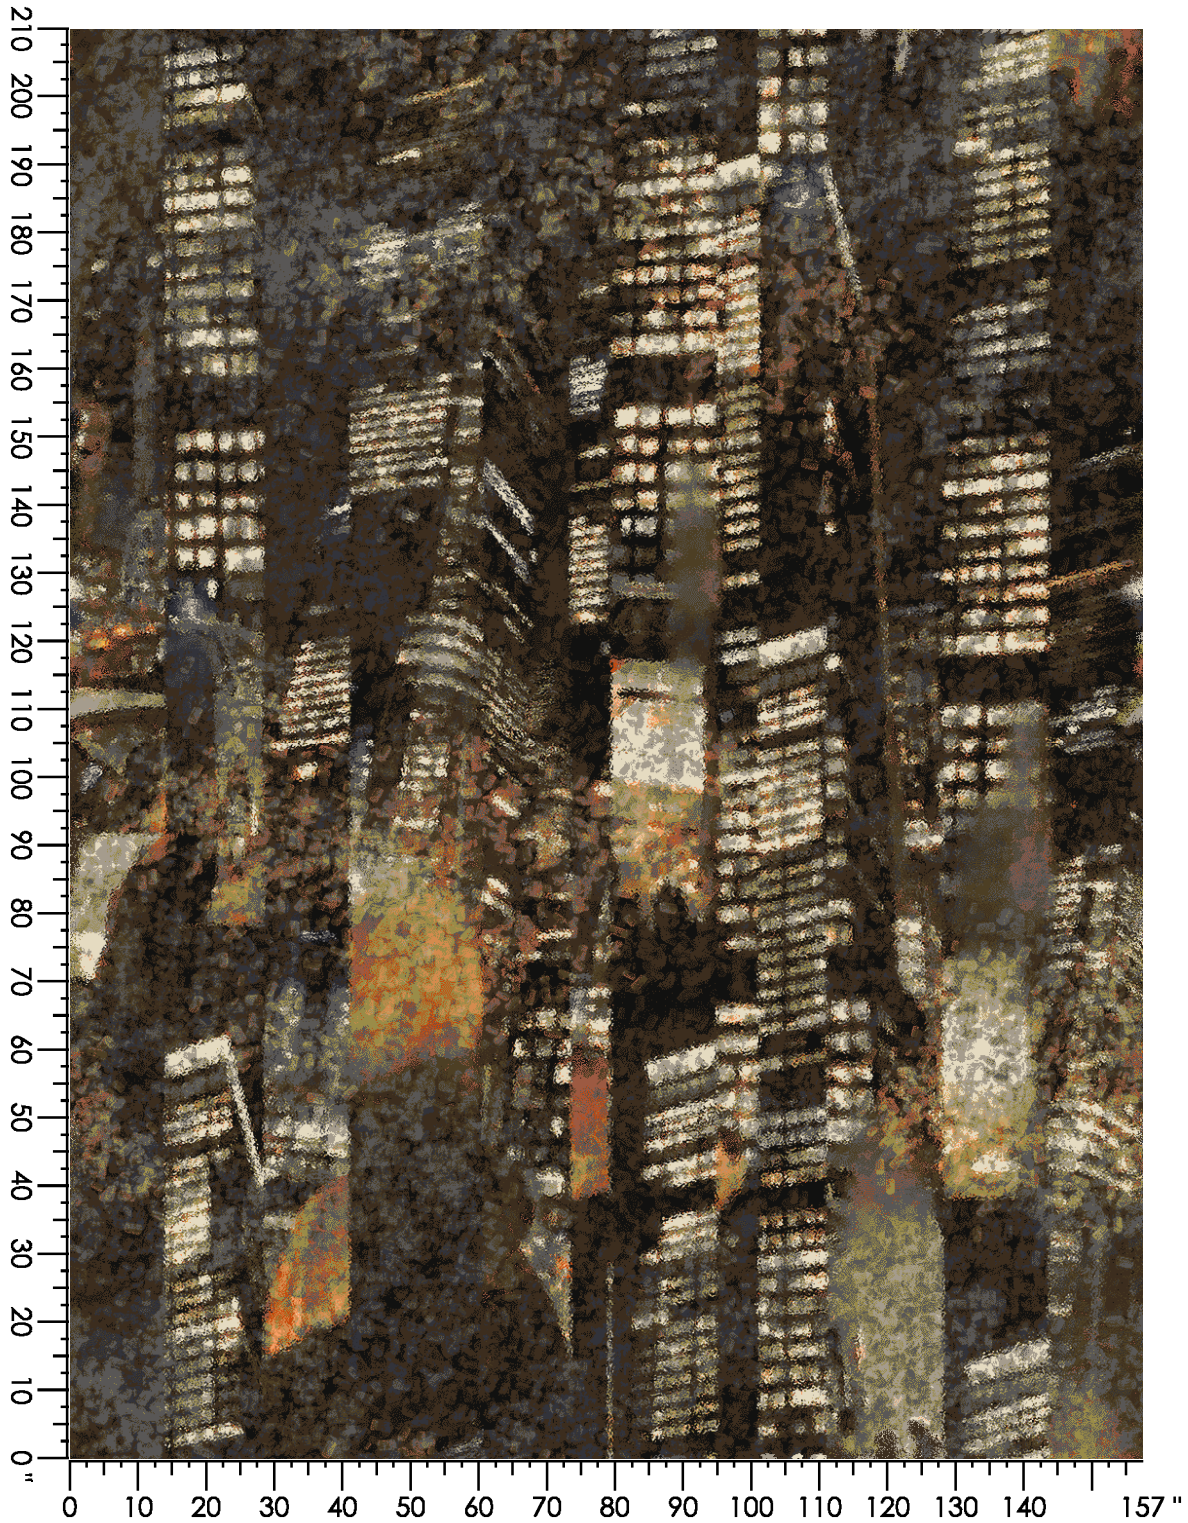

Design Number: AX1103-7

Design Size: 157.43"W x 209.86"L

Repeat Type: SM

1 repeat shown- not to scale

1 E559 0.68%	2 N990 12.23%	3 D557 16.79%	4 N763 2.58%	5 E761 0.82%	6 K988 7.41%	7 H658 0.01%	8 H764 0.15%	9 G990 0.47%	10 D990 5.81%
11 F990 4.07%	12 F762 0.65%	13 E555 13.28%	14 E553 27.75%	15 E560 7.30%