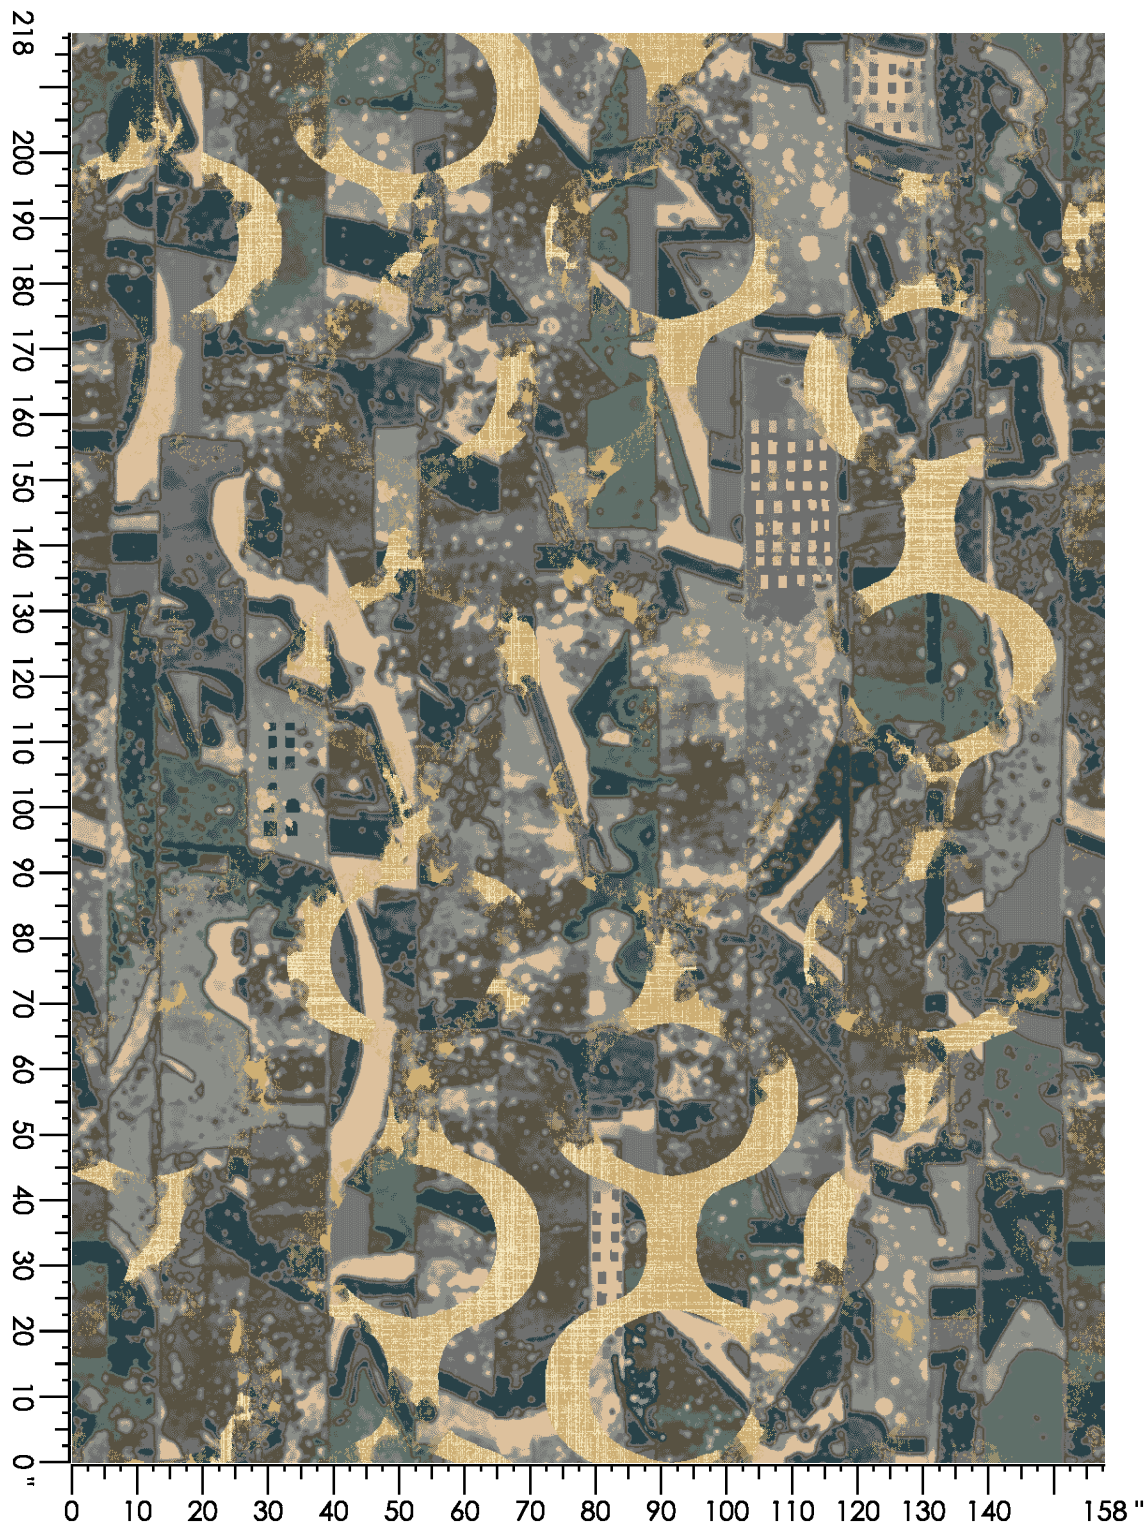

Design Number: LP2098

LD

Design Size: 36.00"W x 60.00"L

Repeat Type: SIDEMATCH

1 repeat shown- not to scale

2	4	5	6
8004C	3506C	3543C	8537C
66.09%	3.02%	0.67%	30.22%

Design Number: AX1091-
9 SG

Design Size: 78.86"W x 78.22"L

Repeat Type: STRAIGHT

1 repeat shown- not to scale

1	2	3	4	5
E555	M880	B982	D556	C558
35.67%	17.46%	27.41%	8.18%	11.27%

Design Number: AX1093-7

Design Size: 78.86"W x 108.00"L

Repeat Type:

1 repeat shown- not to scale

1	2	3	4	5	6	7	8
E554	E560	M989	D557	D761	H655	K763	G652
20.32%	30.67%	3.46%	16.51%	9.06%	6.37%	7.38%	6.23%

Design Number: AX1100-7 LD

Design Size: 157.71"W x 218.29"L

Repeat Type: SIDEMATCH

1 repeat shown- not to scale

1	2	3	4	5	6	7	8
M880	E552	B982	D556	C558	H655	D653	G660
11.93%	17.62%	6.39%	27.69%	15.90%	9.24%	8.23%	3.01%

Design Number: AX1102-8 KE

Design Size: 22.53"W x 22.50"L

1 repeat shown- not to scale

Repeat Type: STRAIGHT