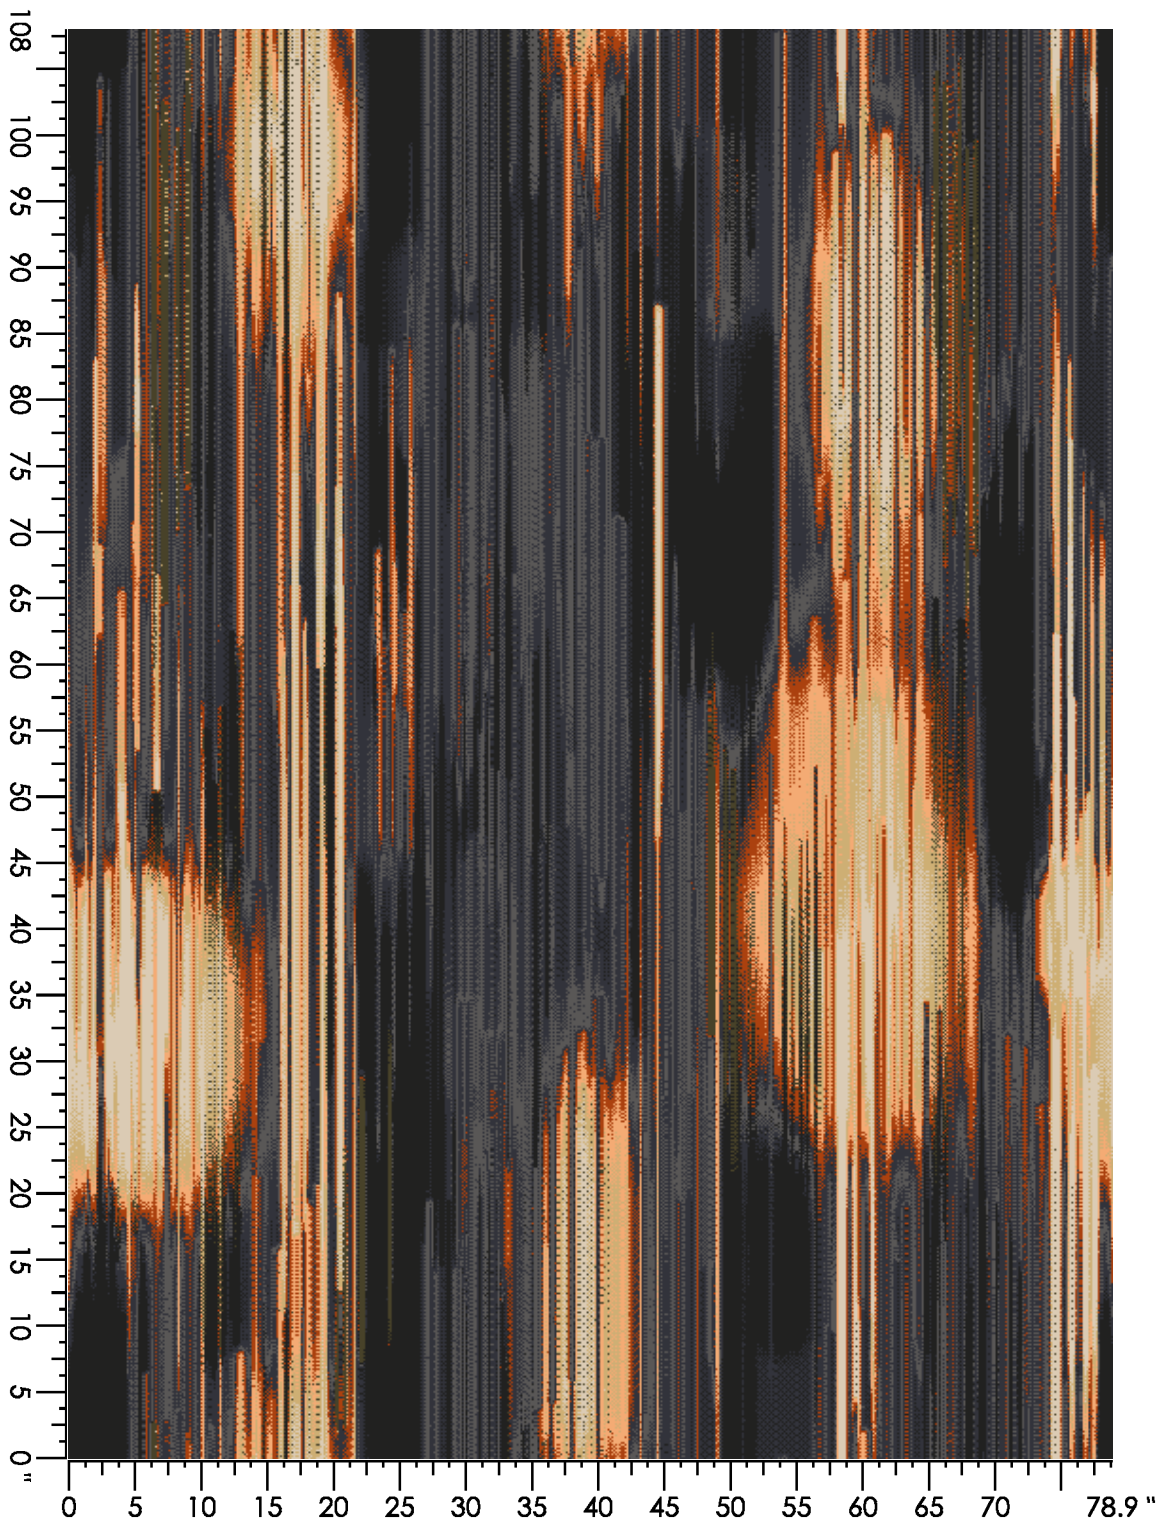

Design Number: LP2098

LD

Design Size: 36.00"W x 60.00"L

Repeat Type: SIDEMATCH

1 repeat shown- not to scale

2	4	5	6
8004C	3506C	3543C	8537C
66.09%	3.02%	0.67%	30.22%

Design Number: AX1091-
9 SG

Design Size: 78.86"W x 78.22"L

Repeat Type: STRAIGHT

1 repeat shown- not to scale

1	2	3	4	5
E555	M880	B982	D556	C558
35.67%	17.46%	27.41%	8.18%	11.27%

Design Number: AX1093-7

Design Size: 78.86"W x 108.00"L

Repeat Type:

1 repeat shown- not to scale

1	2	3	4	5	6	7	8
E554	E560	M989	D557	D761	H655	K763	G652
20.32%	30.67%	3.46%	16.51%	9.06%	6.37%	7.38%	6.23%

Design Number: AX1100-7 LD

Design Size: 157.71"W x 218.29"L

Repeat Type: SIDEMATCH

1 repeat shown- not to scale

1	2	3	4	5	6	7	8
M880	E552	B982	D556	C558	H655	D653	G660
11.93%	17.62%	6.39%	27.69%	15.90%	9.24%	8.23%	3.01%

Design Number: AX1102-8 KE

Design Size: 22.53"W x 22.50"L

1 repeat shown- not to scale

Repeat Type: STRAIGHT