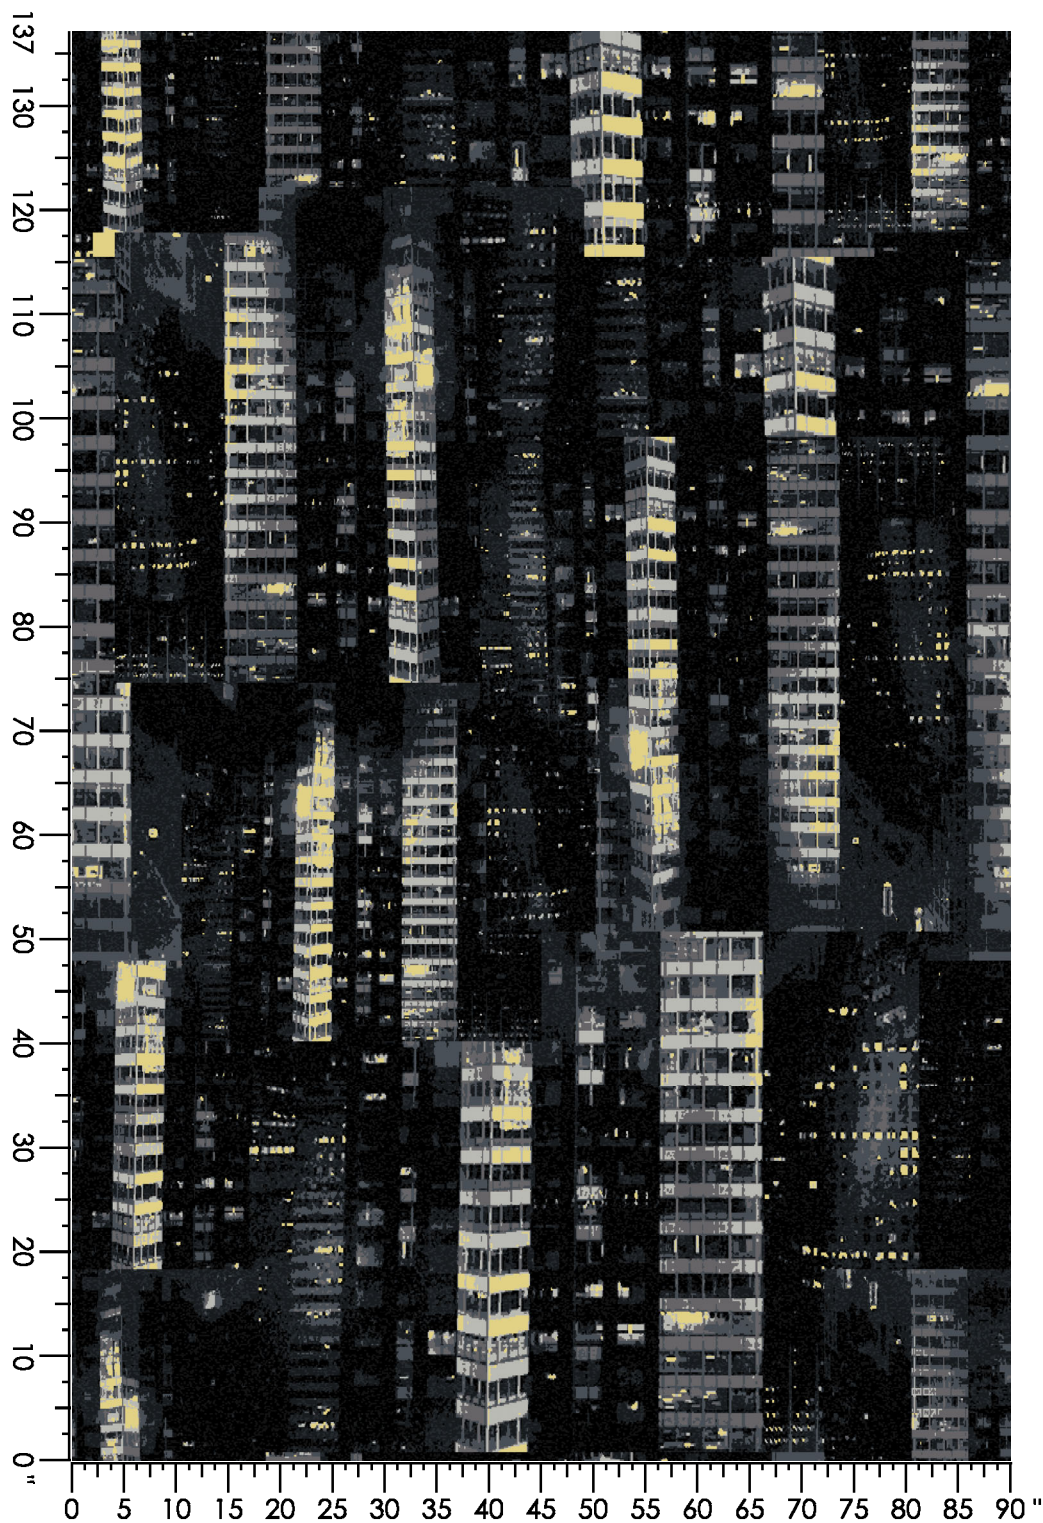

Design Number: IN6-302 MK

Design Size: 90.00"W x 137.14"L

Repeat Type:

1 repeat shown- not to scale

1	2	4	21	22	23	25	26
8002C	X394C	8531C	8002L	X394L	8004L	8533L	3507L
31.88%	19.04%	7.30%	14.02%	8.47%	10.66%	5.77%	2.86%