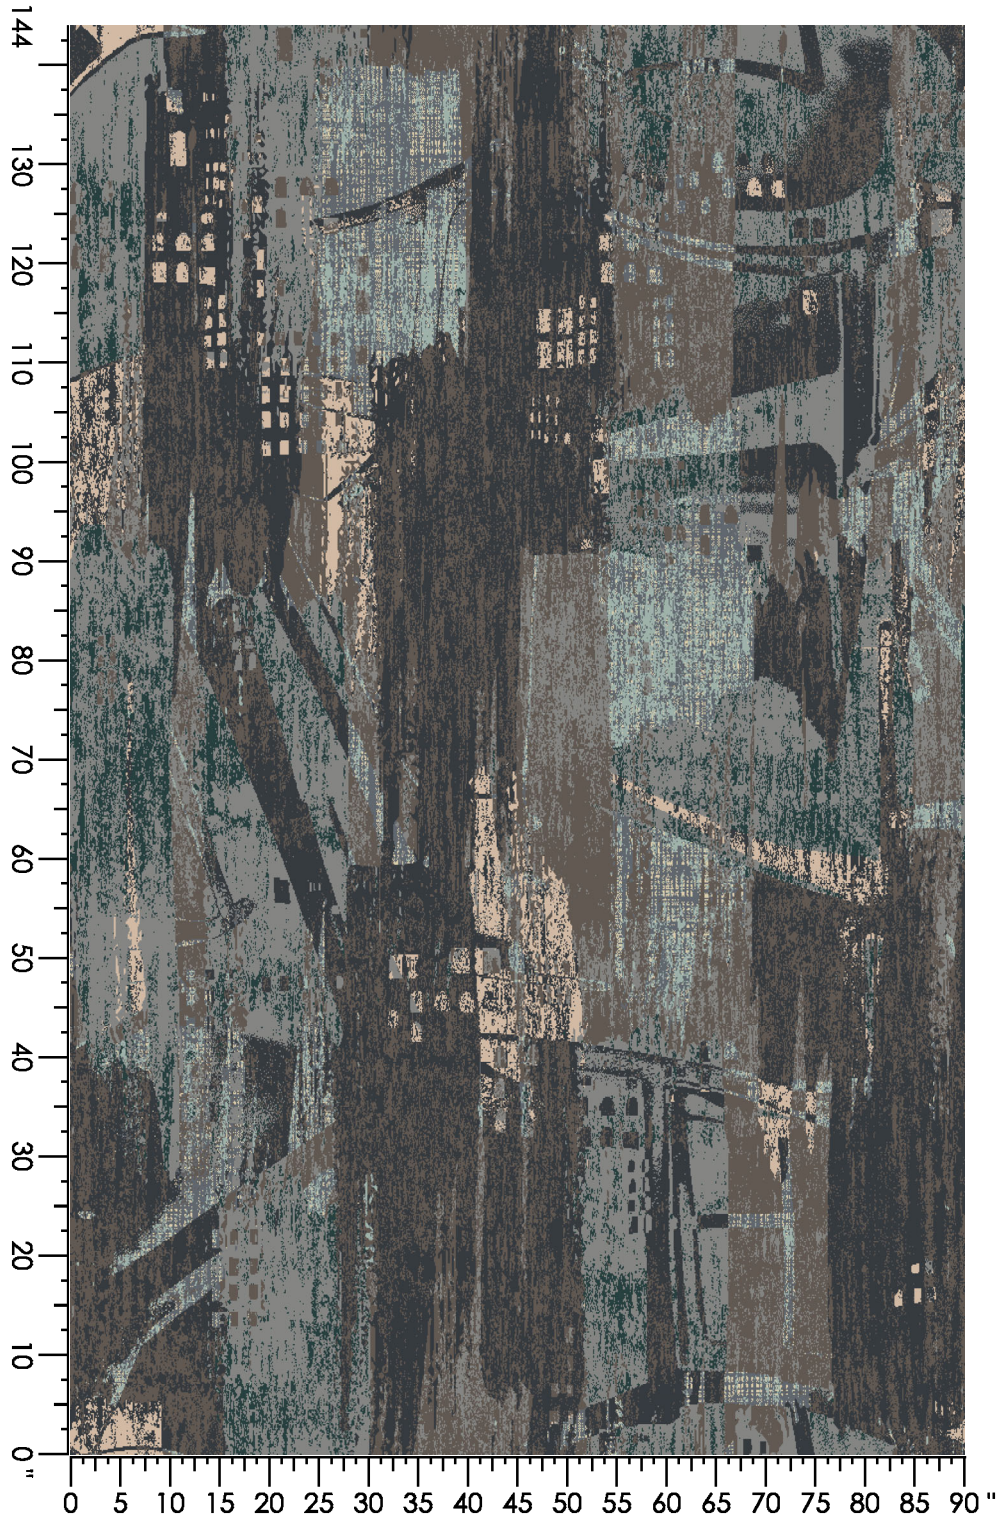

Design Number: LP2098

LD

Design Size: 36.00"W x 60.00"L

Repeat Type: SIDEMATCH

1 repeat shown- not to scale

2	4	5	6
8004C	3506C	3543C	8537C
66.09%	3.02%	0.67%	30.22%

Design Number: AX1091-
9 SG

Design Size: 78.86"W x 78.22"L

Repeat Type: STRAIGHT

1 repeat shown- not to scale

1	2	3	4	5
E555	M880	B982	D556	C558
35.67%	17.46%	27.41%	8.18%	11.27%

Design Number: AX1093-7

Design Size: 78.86"W x 108.00"L

Repeat Type:

1 repeat shown- not to scale

1	2	3	4	5	6	7	8
E554	E560	M989	D557	D761	H655	K763	G652
20.32%	30.67%	3.46%	16.51%	9.06%	6.37%	7.38%	6.23%

Design Number: AX1100-7 LD

Design Size: 157.71"W x 218.29"L

Repeat Type: SIDEMATCH

1 repeat shown- not to scale

1	2	3	4	5	6	7	8
M880	E552	B982	D556	C558	H655	D653	G660
11.93%	17.62%	6.39%	27.69%	15.90%	9.24%	8.23%	3.01%

Design Number: AX1102-8 KE

Design Size: 22.53"W x 22.50"L

1 repeat shown- not to scale

Repeat Type: STRAIGHT