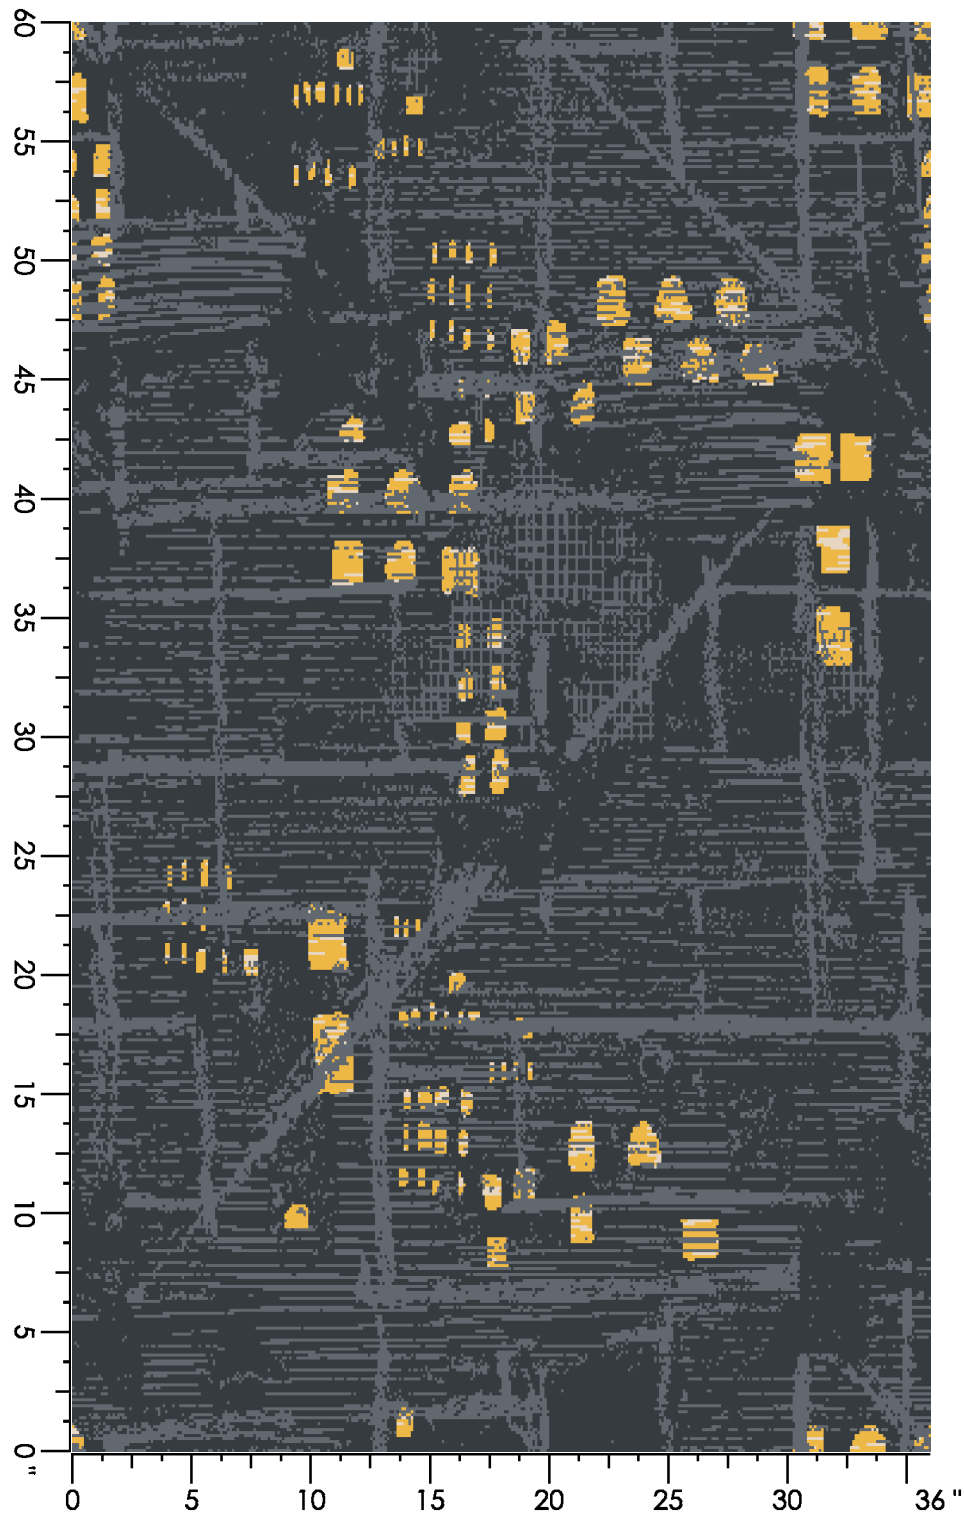

Design Number: LP2098

LD

Design Size: 36.00"W x 60.00"L

Repeat Type: SIDEMATCH

1 repeat shown- not to scale

2	4	5	6
8004C	3506C	3543C	8537C
66.09%	3.02%	0.67%	30.22%

Design Number: AX1091-
9 SG

Design Size: 78.86"W x 78.22"L

Repeat Type: STRAIGHT

1 repeat shown- not to scale

1	2	3	4	5
E555	M880	B982	D556	C558
35.67%	17.46%	27.41%	8.18%	11.27%

Design Number: AX1093-7

Design Size: 78.86"W x 108.00"L

Repeat Type:

1 repeat shown- not to scale

1	2	3	4	5	6	7	8
E554	E560	M989	D557	D761	H655	K763	G652
20.32%	30.67%	3.46%	16.51%	9.06%	6.37%	7.38%	6.23%

Design Number: AX1100-7 LD

Design Size: 157.71"W x 218.29"L

Repeat Type: SIDEMATCH

1 repeat shown- not to scale

1	2	3	4	5	6	7	8
M880	E552	B982	D556	C558	H655	D653	G660
11.93%	17.62%	6.39%	27.69%	15.90%	9.24%	8.23%	3.01%

Design Number: AX1102-8 KE

Design Size: 22.53"W x 22.50"L

1 repeat shown- not to scale

Repeat Type: STRAIGHT