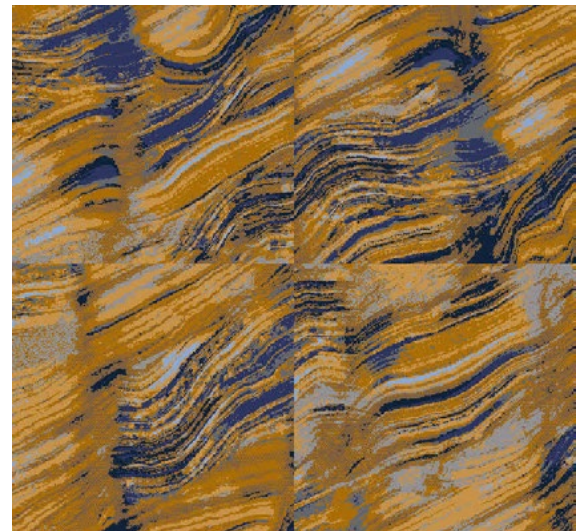

AT331-9 (Suggested Coordinate)
35.4" x 35.4" Axminster Carpet Tile