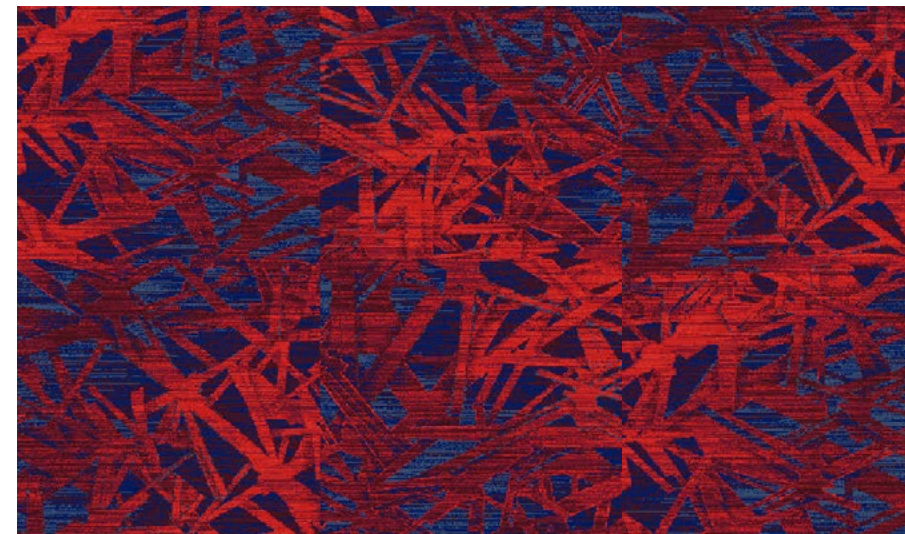

AT342-9
35.4" x 35.4" Axminster Carpet Tile