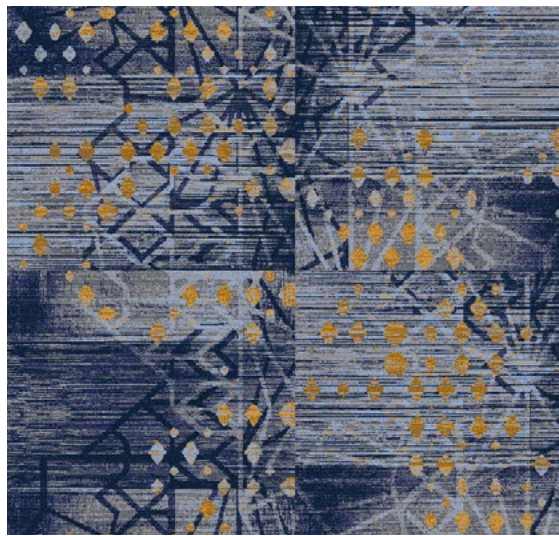

AT329-9 (Suggested Coordinate)
35.4" x 35.4" Axminster Carpet Tile