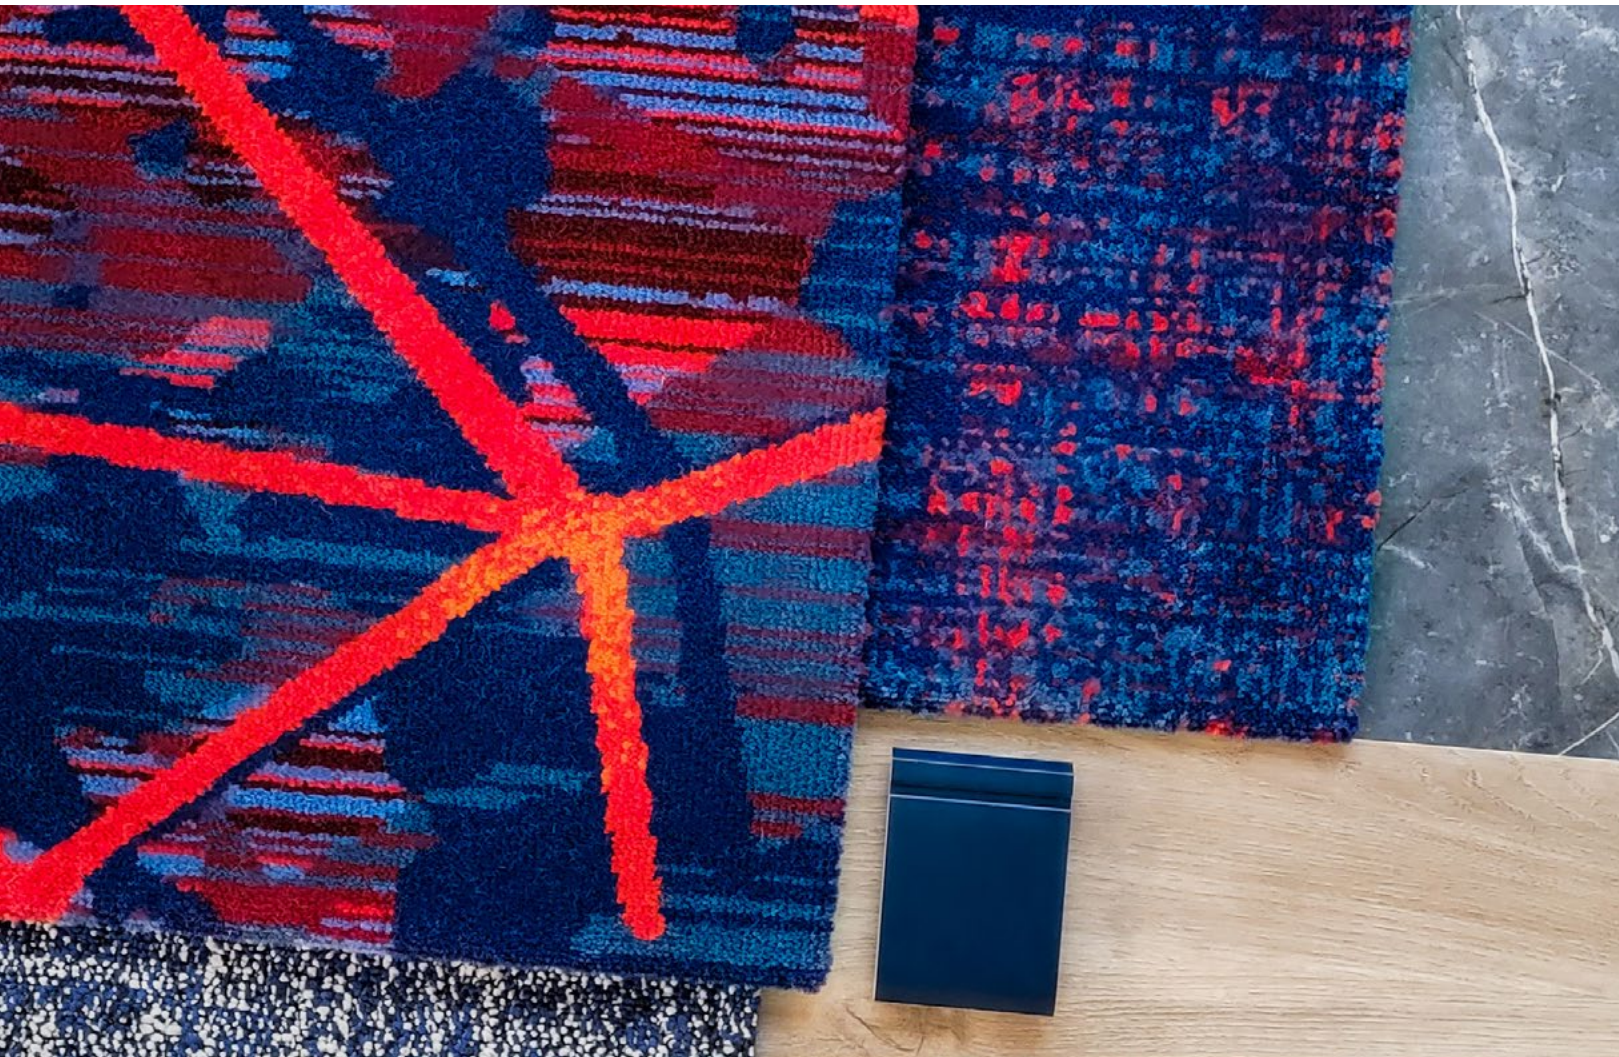

Colorway 1

Betting the Limit

Betting the Limit colorway. Axminster Carpet Tile **AT319-9** (pattern shown) with **AT368-9** (Texture Coordinate). **Even Plane LVT**: 8708 English Oak Warm Greige, 8700 Marble Pulpis Golden Black. BOH coordinate and wall base shown on the last page.