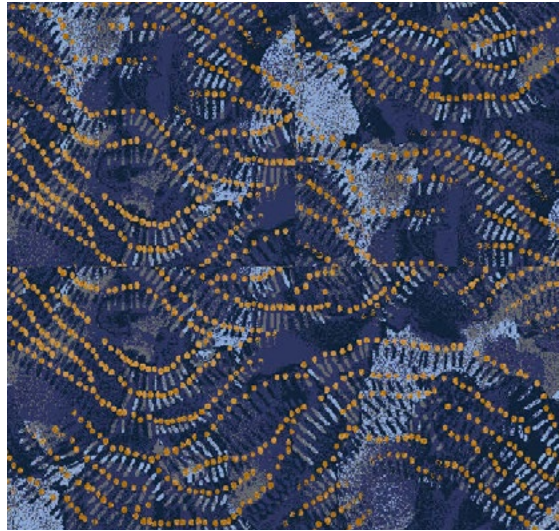

AT324-9 (Suggested Coordinate)
35.4" x 35.4" Axminster Carpet Tile