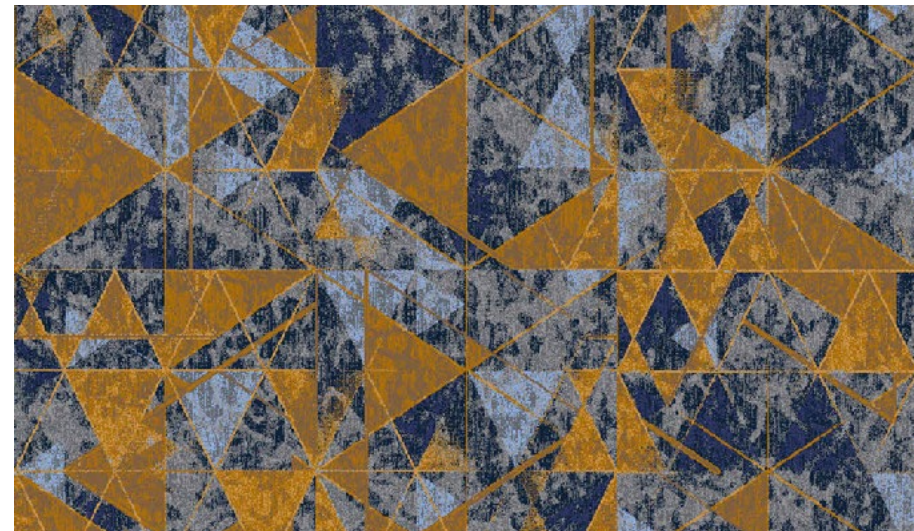

AT328-9
35.4" x 35.4" Axminster Carpet Tile