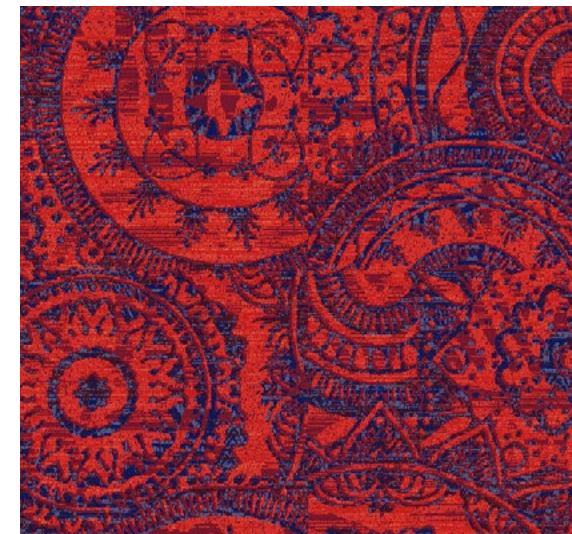

AT346-9 (Suggested Coordinate)
35.4" x 35.4" Axminster Carpet Tile