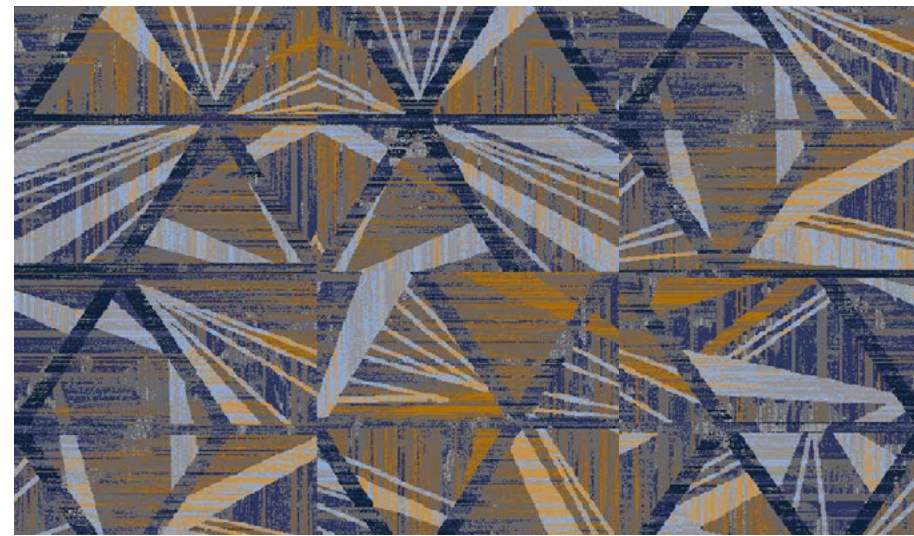

AT327-9
35.4" x 35.4" Axminster Carpet Tile