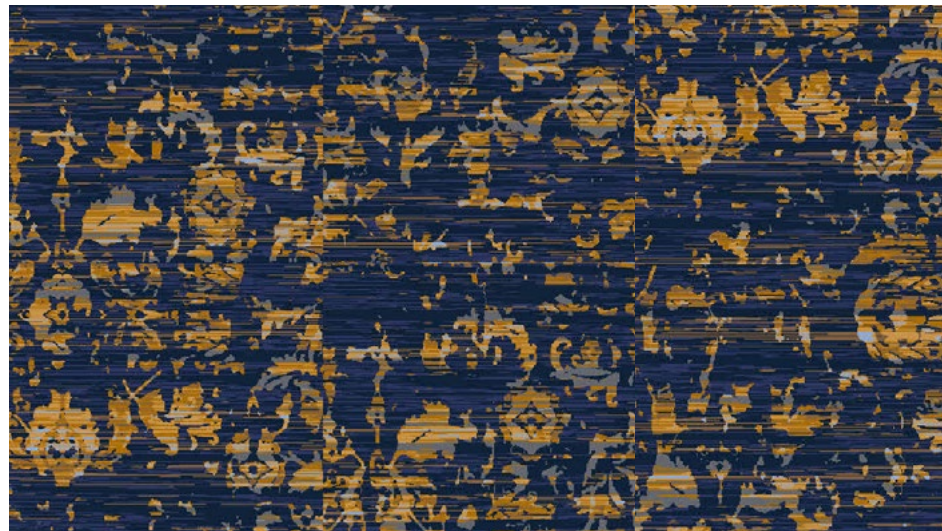

AT326-9
35.4" x 35.4" Axminster Carpet Tile

AT324-9 (Suggested Coordinate)
35.4" x 35.4" Axminster Carpet Tile

AT327-9
35.4" x 35.4" Axminster Carpet Tile

AT329-9 (Suggested Coordinate)
35.4" x 35.4" Axminster Carpet Tile