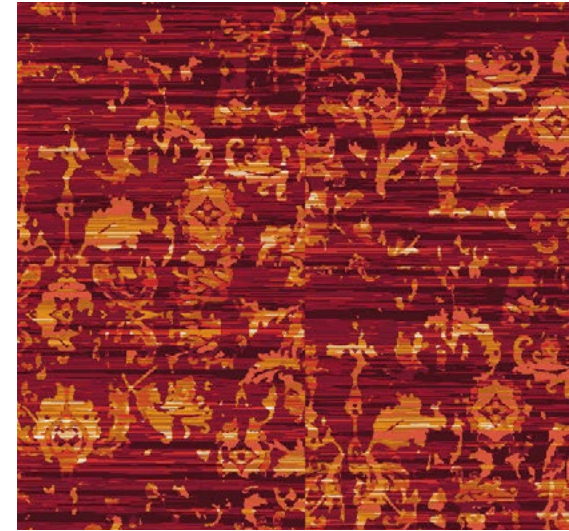

AT337-9 (Suggested Coordinate)
35.4" x 35.4" Axminster Carpet Tile