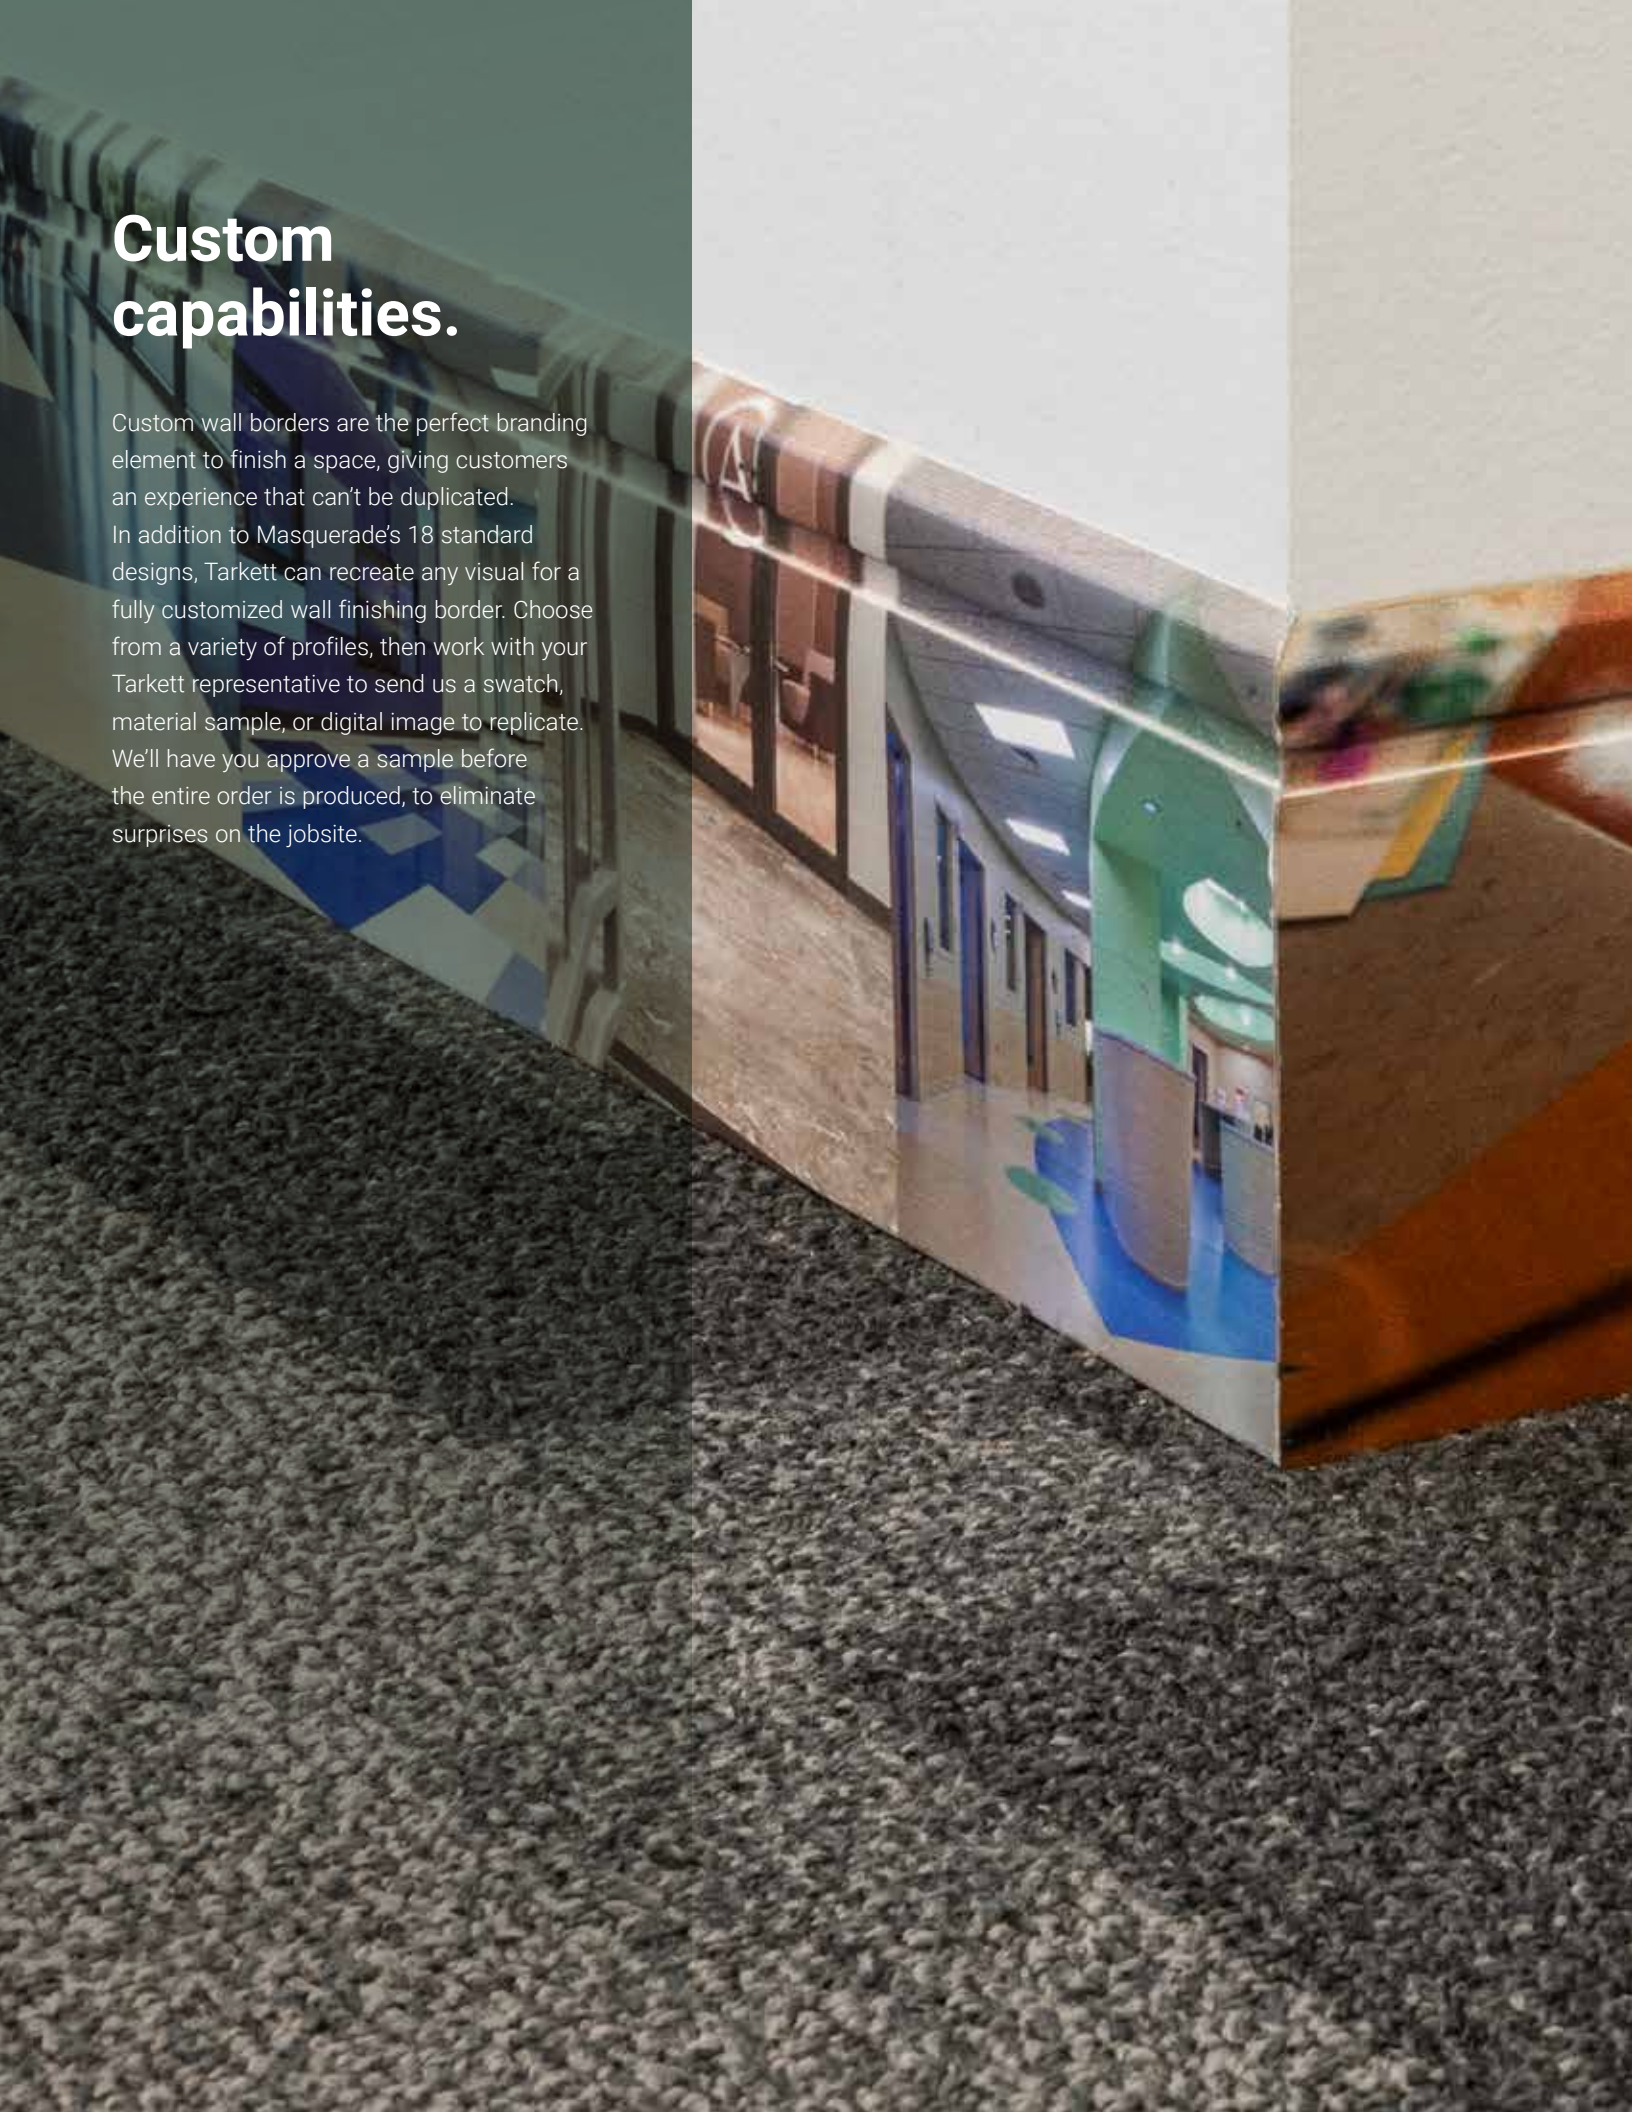

In addition to Masquerade's 18 standard designs, Tarkett can recreate any visual for a fully customized wall finishing border. Choose from a variety of profiles, then work with your Tarkett representative to send us a swatch, material sample, or digital image to replicate. We'll have you approve a sample before the entire order is produced, to eliminate surprises on the jobsite.