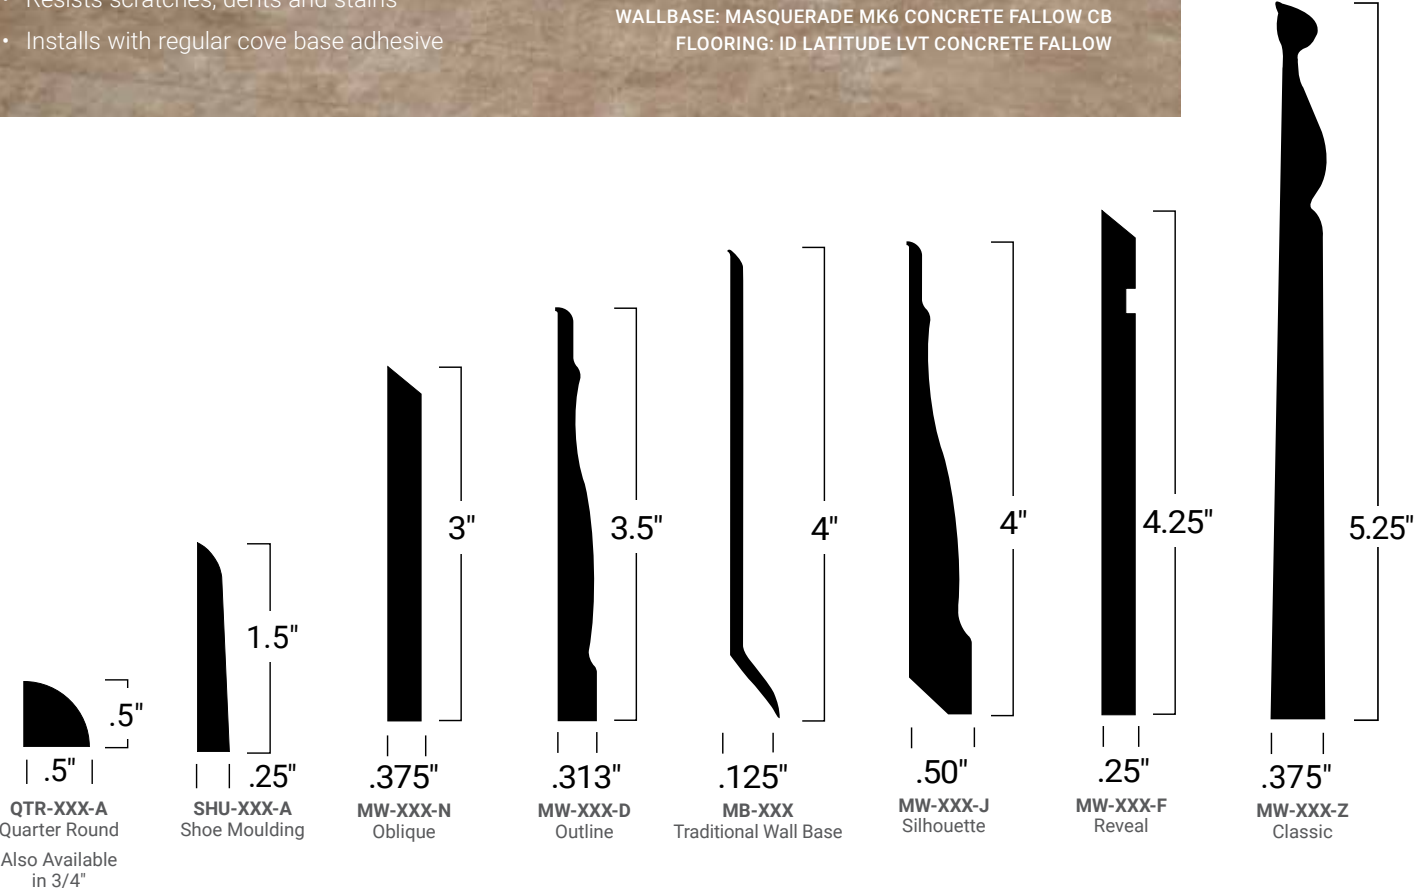

Easy installation & maintenance.

Masquerade wall finishing borders provide the realistic aesthetic of natural materials, without the extensive installation and maintenance routine.

- 8-foot lengths easily conform to gentle curves and irregular surfaces
- Eliminates priming, painting and finishing
- Non-fading surface, free of knots, grains and nail-heads
- Won't splinter, chip or absorb liquids
- Resists scratches, dents and stains
- Installs with regular cove base adhesive

WALLBASE: MASQUERADE MK6 CONCRETE FALLOW CB
FLOORING: ID LATITUDE LVT CONCRETE FALLOW