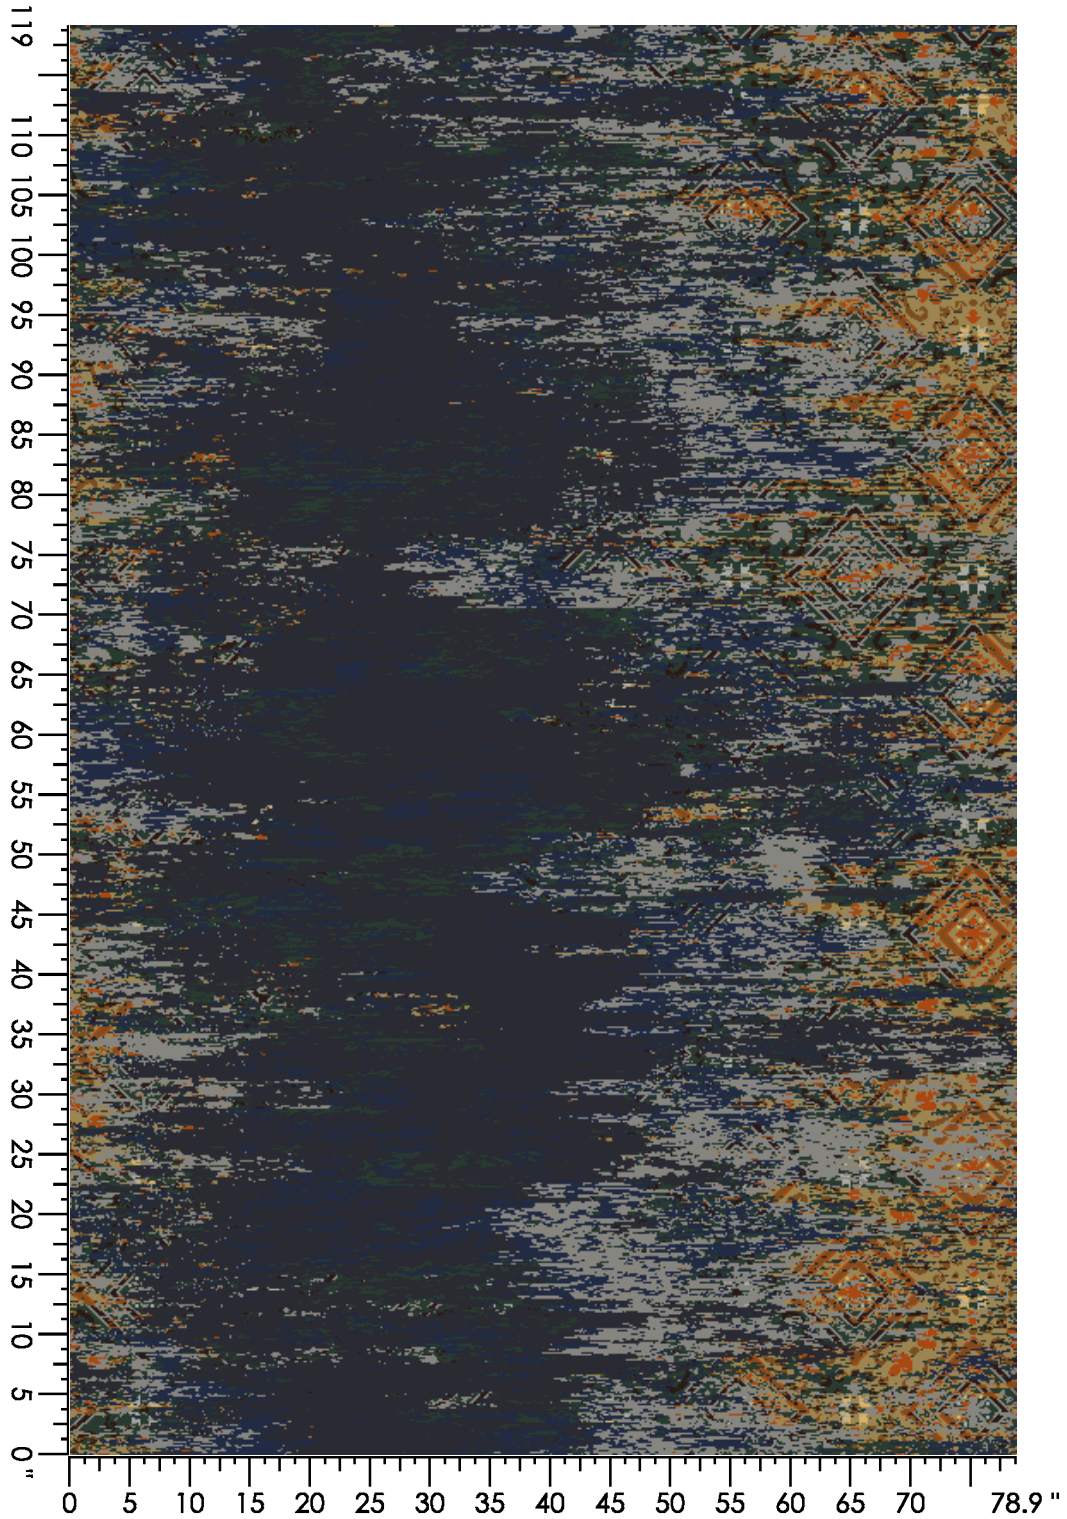

Design Number: AX1337-7 Id

Design Size: 39.43"W x 115.71"L

Repeat Type: SIDEMATCH

1 repeat shown- not to scale

1	2	3	4	5	6
A873	E559	K873	C557	B559	A558
8.88%	11.70%	18.60%	32.58%	22.17%	6.08%

Design Number: AX1361-7

Design Size: 78.86"W x 119.14"L

Repeat Type: CORRIDOR (SIDEMATCH)

1 repeat shown- not to scale

1	2	3	4	5	6	7	8	9	10
N653	A873	E559	A983	M657	D762	C557	H990	B559	D660
3.52%	14.29%	40.69%	14.19%	2.17%	2.10%	17.37%	5.24%	0.28%	0.14%