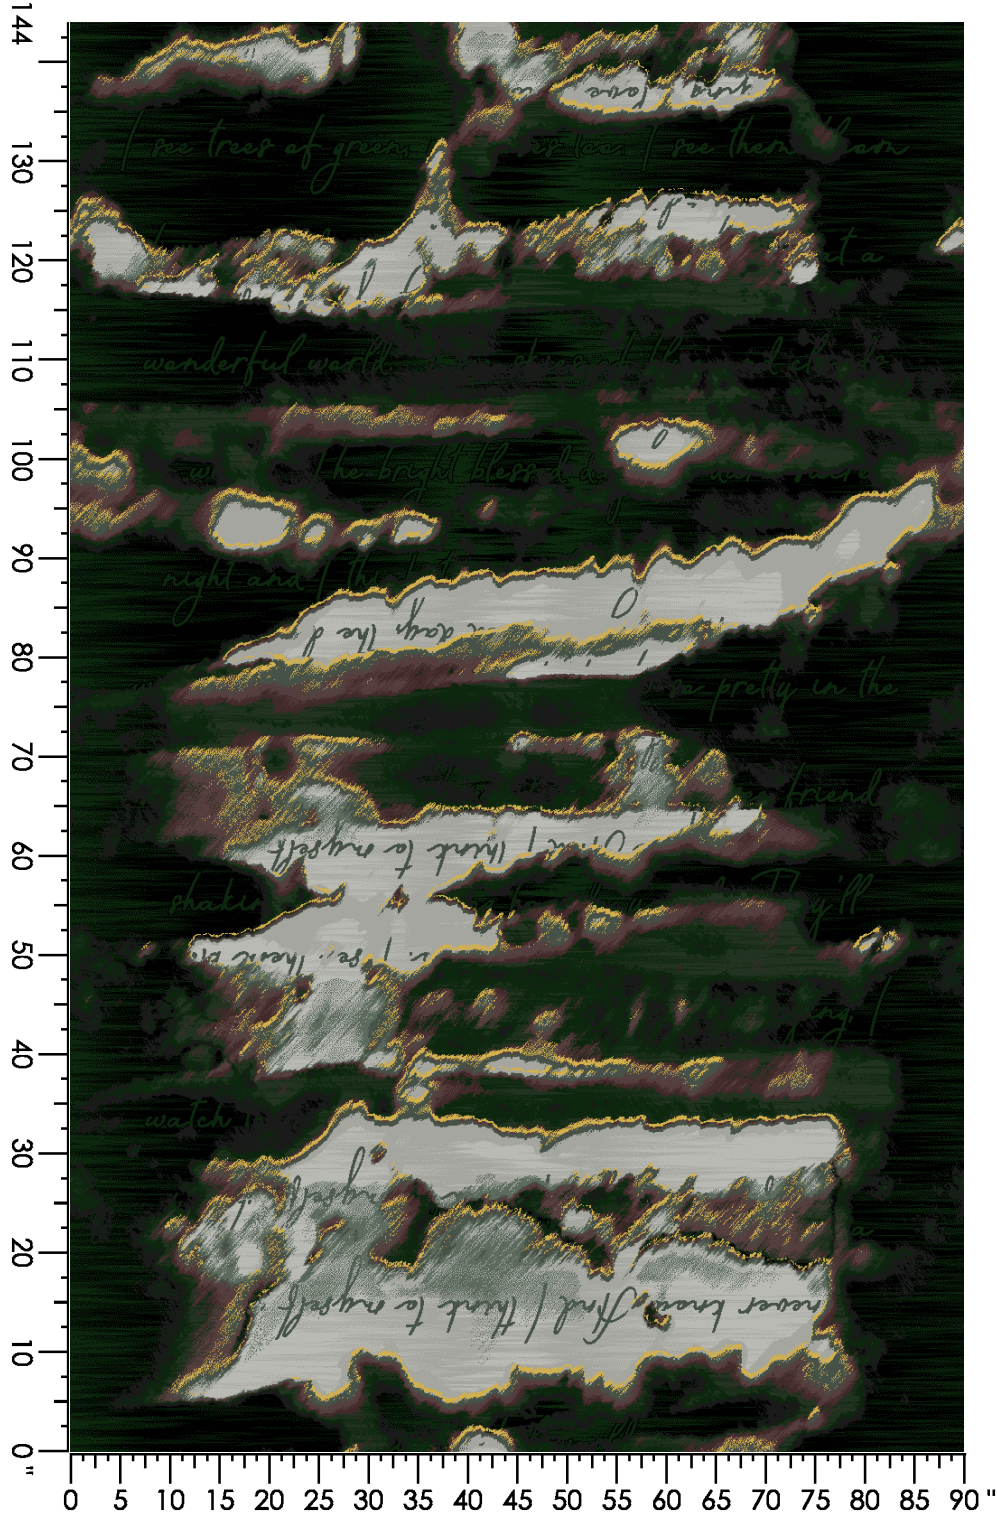

Design Number: V480 LD

Design Size: 90.00"W x 144.00"L

Repeat Type: END MATCH

SPLIT

1 repeat shown- not to scale

1	2	3	4	5	21	22	23	24	25
8533C	8554C	7510C	4003C	E-8002C	8533L	8554L	7510L	4003L	E-8002L
9.20%	7.27%	4.35%	23.34%	20.61%	6.05%	2.47%	6.38%	6.48%	10.26%

26
M3517L
3.57%