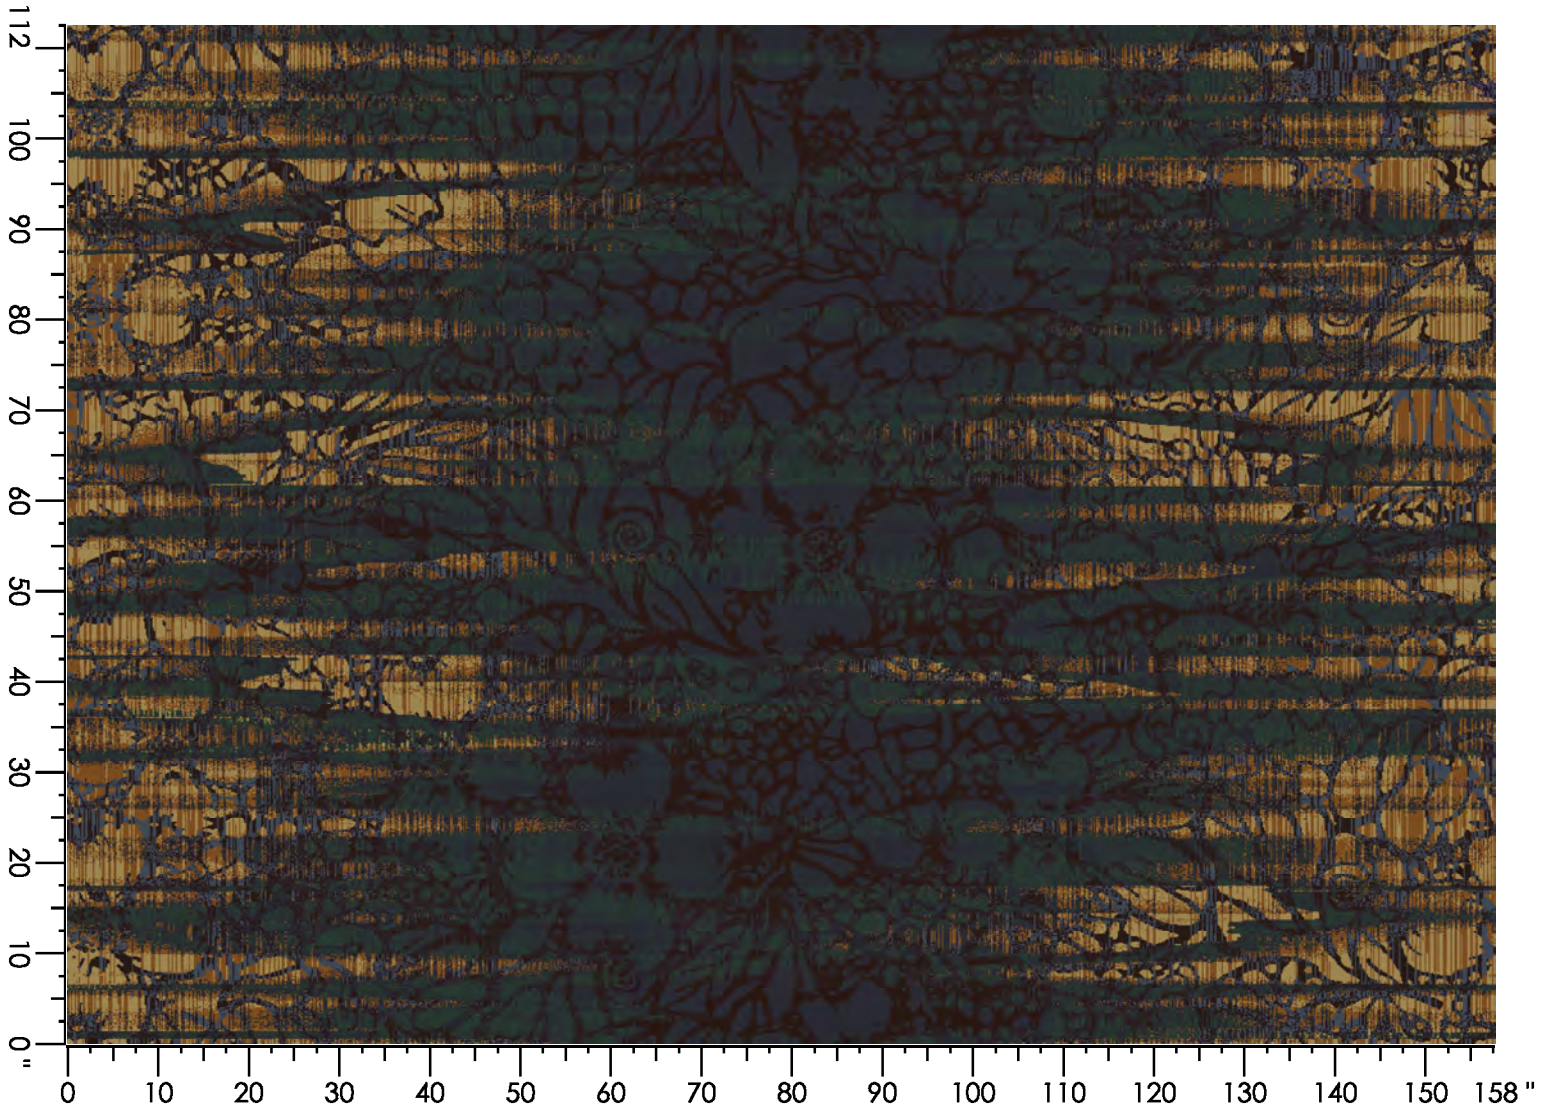

Design Number: AX1370-8

Design Size: 157.71"W x 112.50"L

Repeat Type: SIDE MATCH

1 repeat shown- not to scale

1	2	3	4	5	6
N653	E559	A983	K873	M657	H990
22.82%	38.76%	13.61%	7.12%	11.34%	6.35%