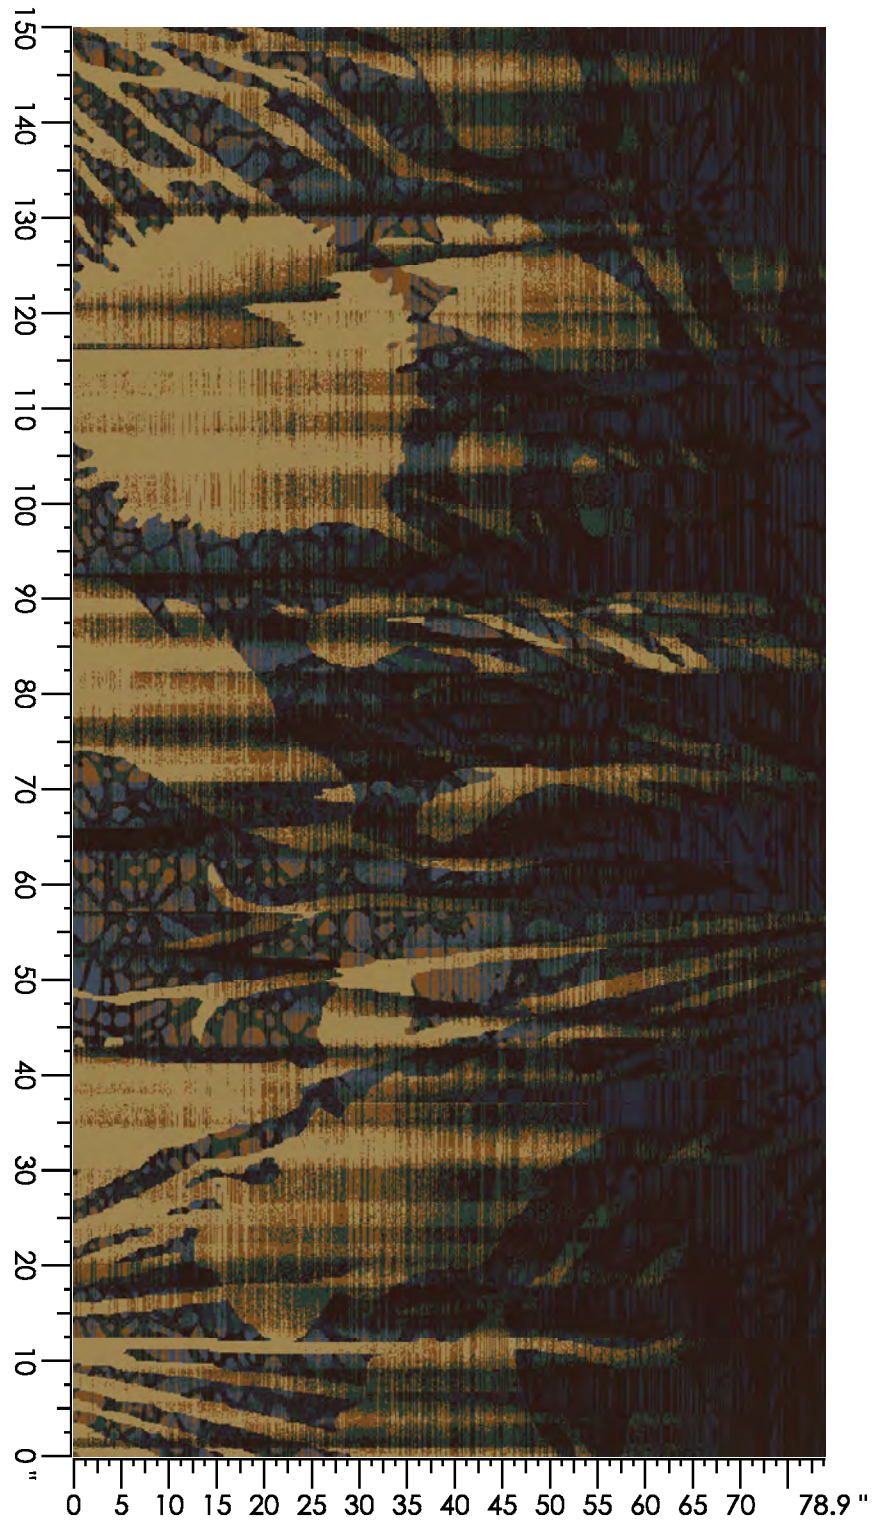

Design Number: AX1372-8

Design Size: 78.86"W x 150.00"L

Repeat Type: END MATCH

1 repeat shown- not to scale

1	2	3	4	5	6	7
N653	E559	N653	A983	H990	M657	K873
19.72%	12.35%	18.56%	16.51%	16.28%	12.58%	4.00%