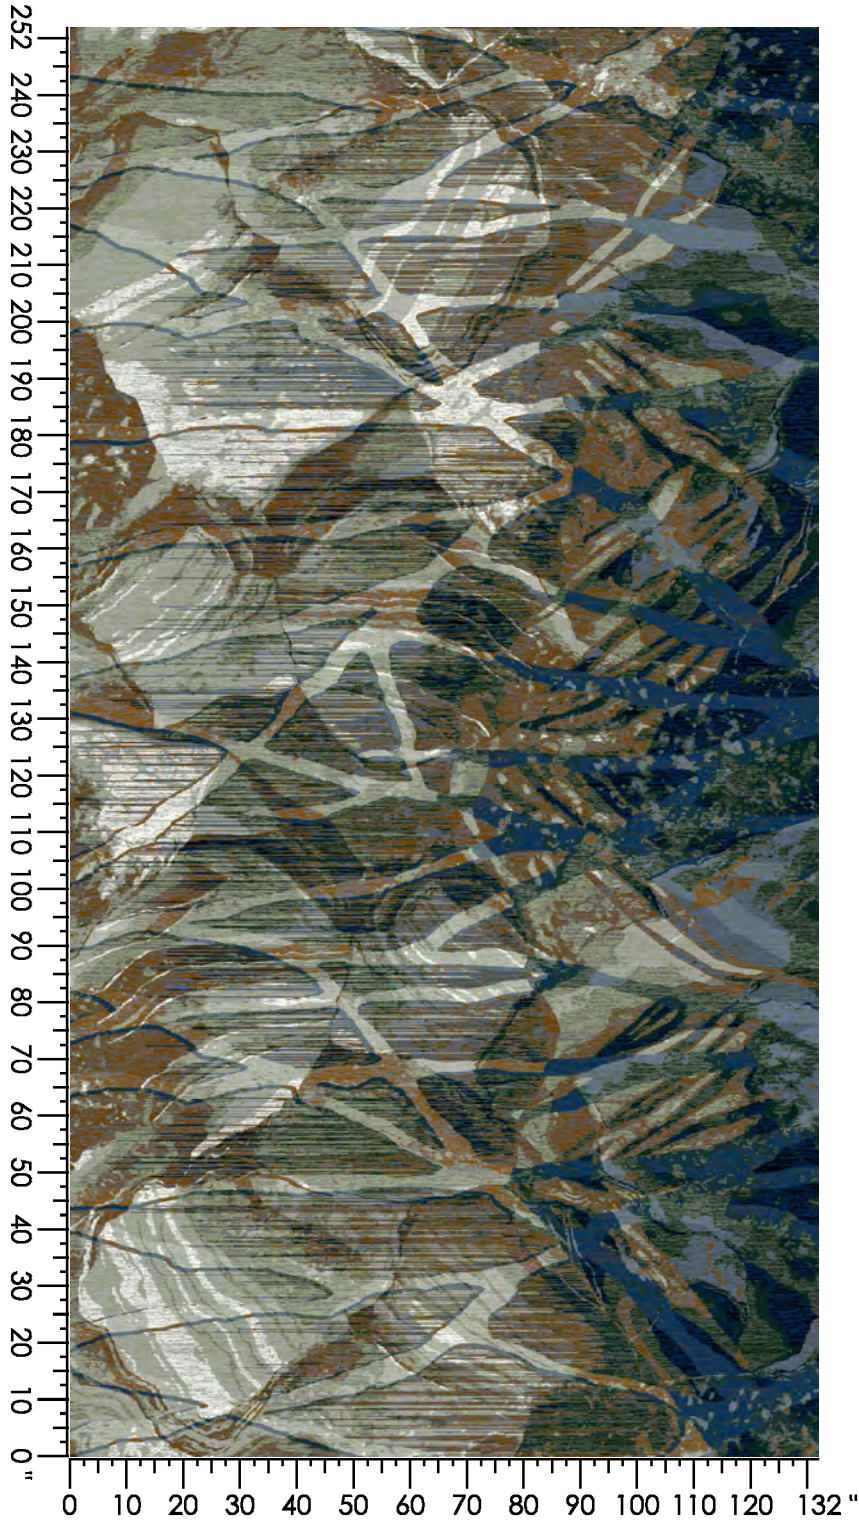

26
M3517L
3.57%

Design Number: V1233 SG

Design Size: 132.00"W x 252.00"L

Repeat Type: NO SIDE MATCH

1 repeat shown- not to scale

1 8002C 1.90%	2 5509C 4.25%	3 4003C 5.83%	4 8554C 8.56%	5 5528C 7.37%	6 4531C 10.58%	7 3504C 11.15%	8 8531C 10.25%	9 8533C 7.28%	10 1507C 2.09%
21 8002L 1.59%	22 5509L 3.55%	23 4003L 3.23%	24 8554L 4.29%	25 5528L 3.15%	26 4531L 4.90%	27 3504L 2.50%	28 8531L 2.95%	29 8533L 3.57%	30 1507L 1.01%