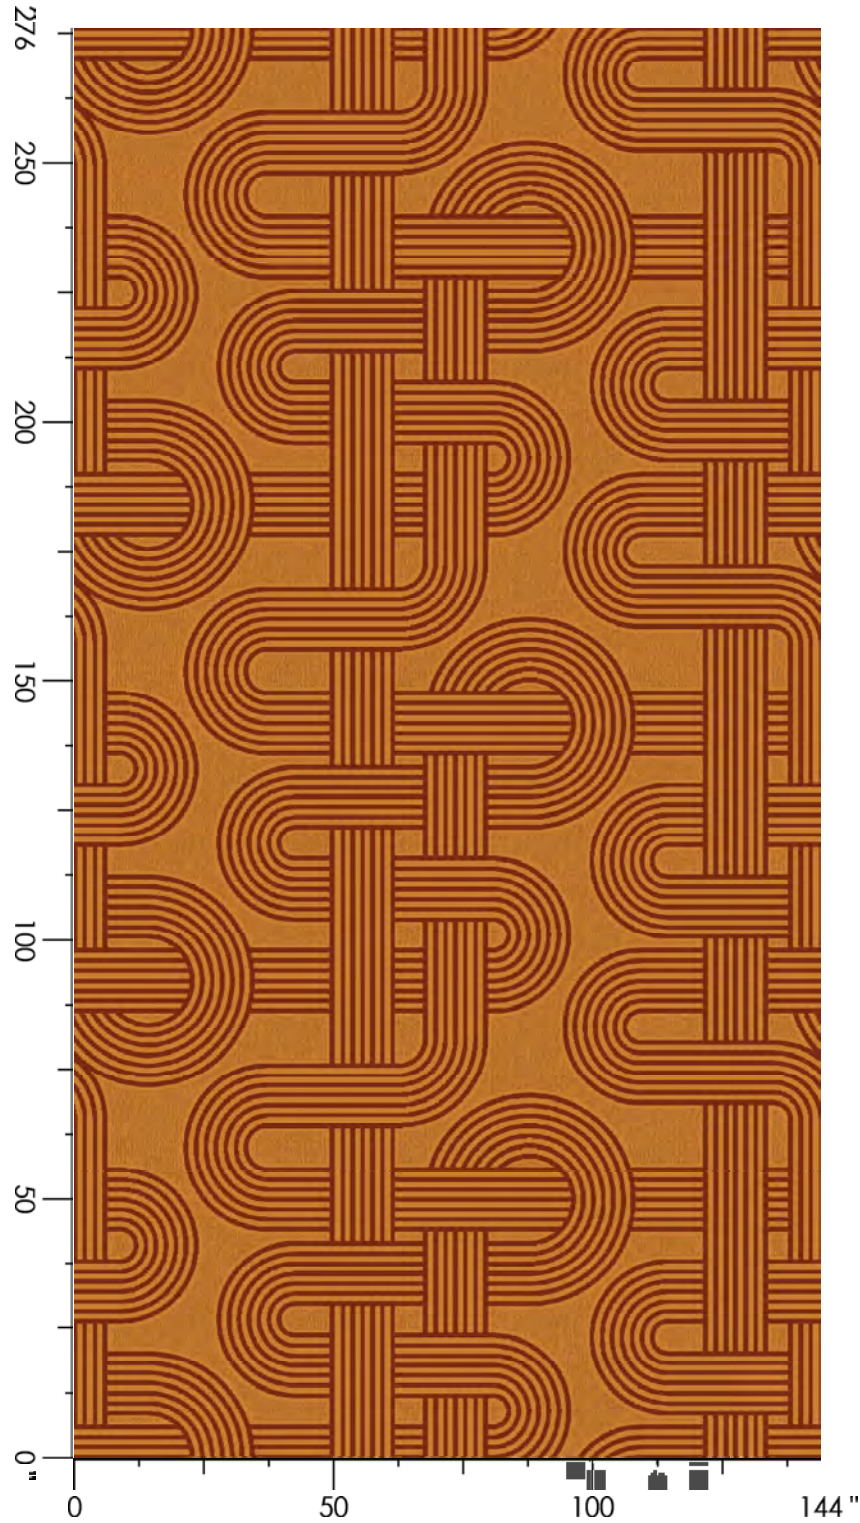

Design Number: LP3215 MG

Design Size: 144.00"W x 92.00"L

Repeat Type: Side Match

1 repeat shown- not to scale

1	2	3
3531C	3546C	3508C
41.32%	50.89%	7.79%