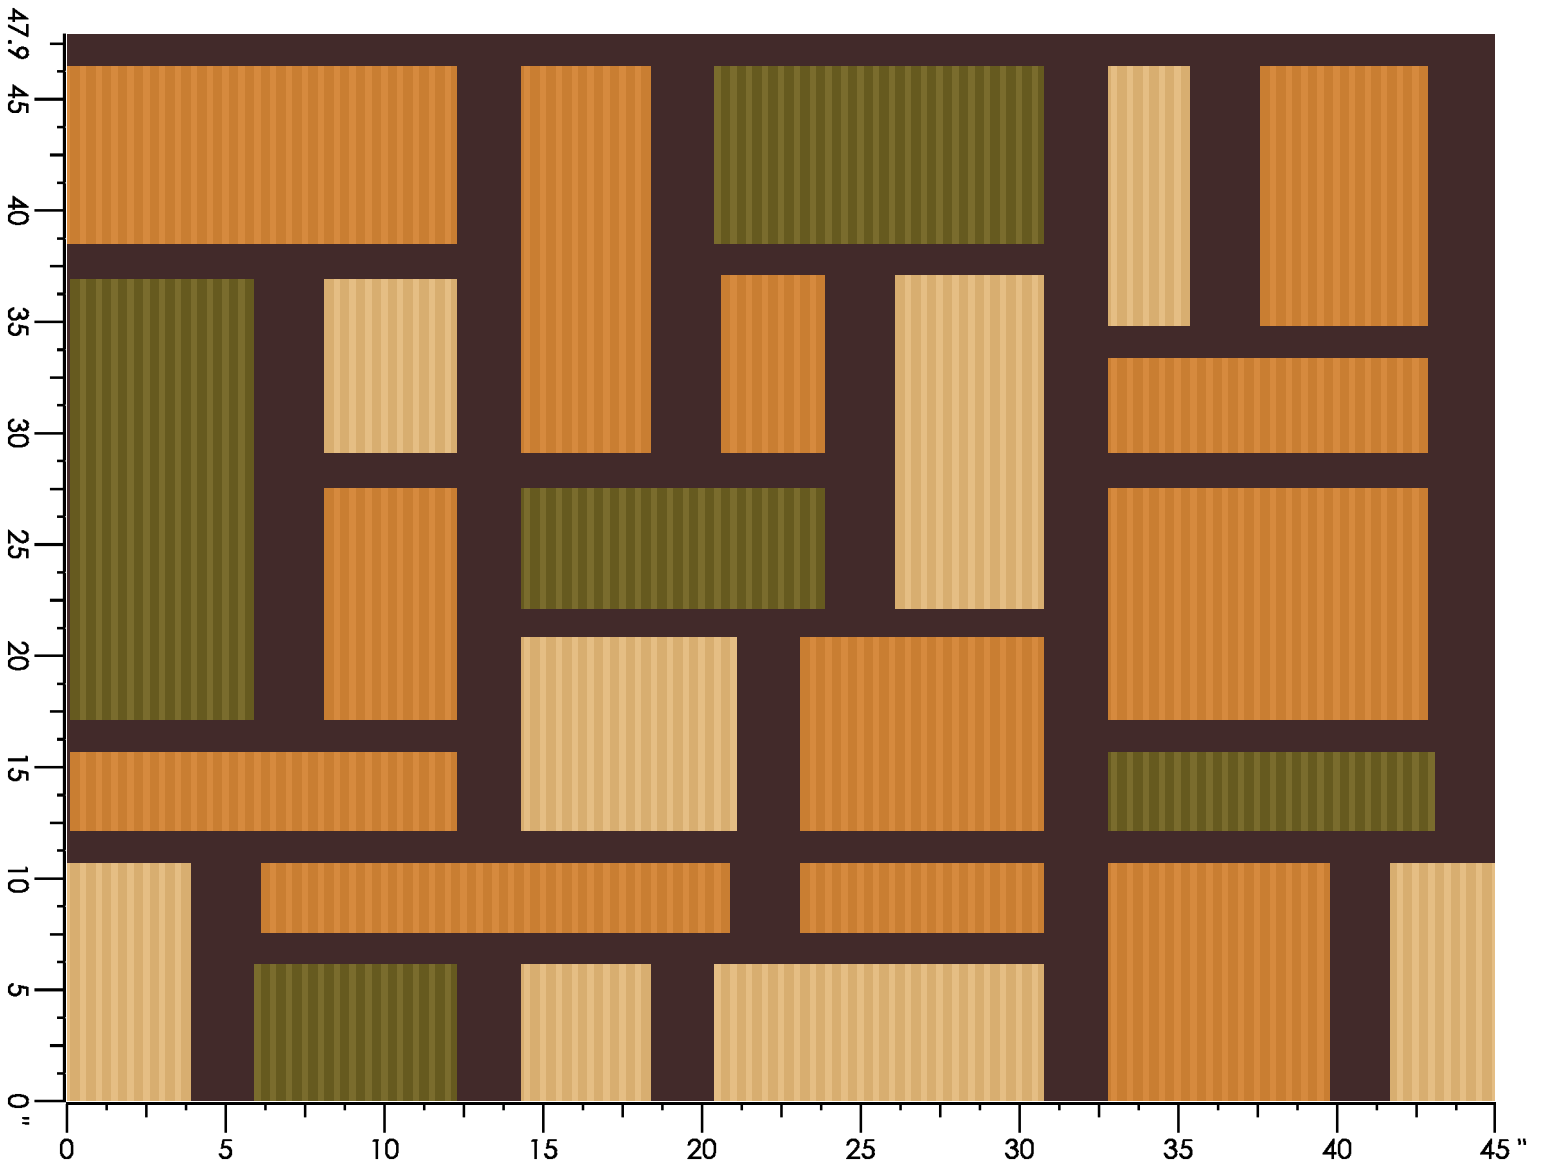

Design Number: IN3244 JB

Design Size: 45.00"W x 48.00"L

Repeat Type: SIDEMATCH

1 repeat shown- not to scale

1	2	3	4	21	23	24
4095C	7510C	3546C	3503L	4095L	3546L	3503L
9.15%	35.50%	19.93%	10.10%	5.97%	12.81%	6.54%