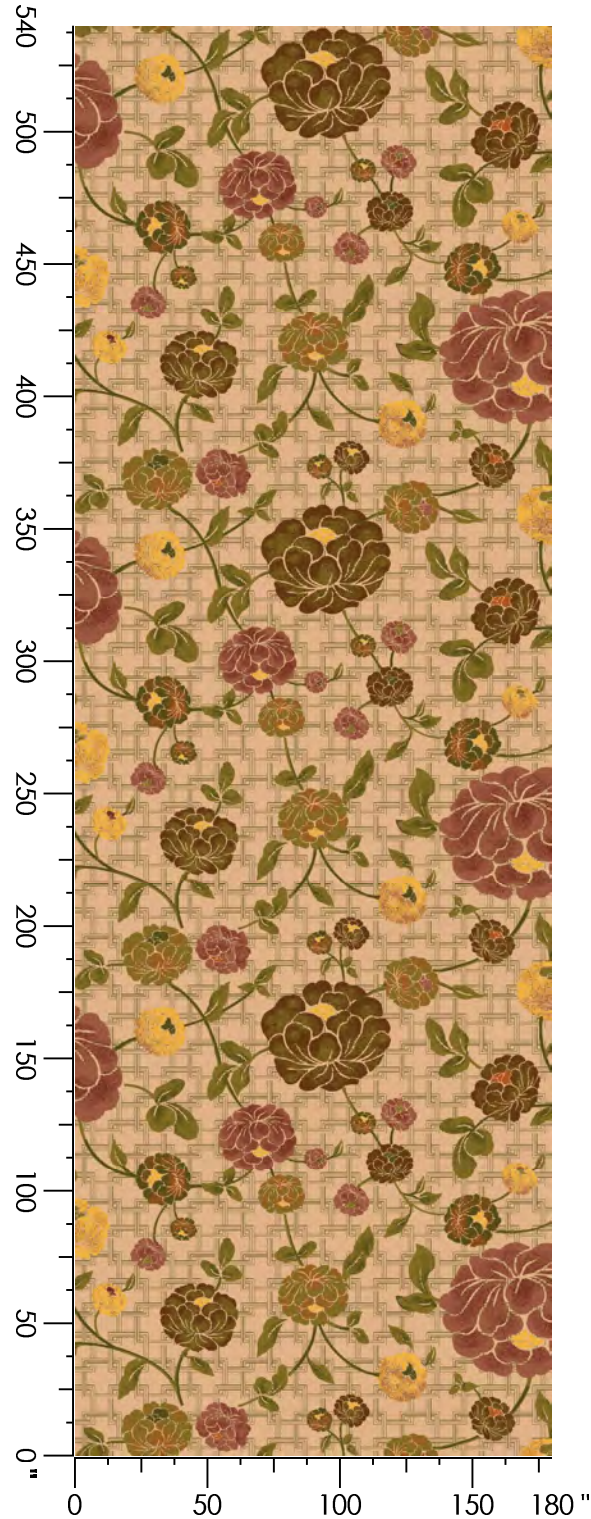

IN6-1111

Design Number: AX757-7 AJ

Design Size: 39.43"W x 39.29"L

Repeat Type:

1 repeat shown- not to scale

1	2	3	4	5	6	7
E655	F988	B660	K657	L657	A659	H989
29.65%	2.59%	9.23%	33.88%	16.61%	4.43%	3.61%

Design Number: AX2060-8 SS

11
N989
17.08%

Design Number: AX2061-8 SS

Design Size: 78.86"W x 64.25"L

Repeat Type: SIDE MATCH

1 repeat shown- not to scale

1	2	3	4	5
L762	K657	D988	L988	N989
4.04%	25.34%	7.99%	53.63%	8.99%

Design Number: AX2062-9 SS

11
N989
11.52%

Design Number: AX2063-8 SS

Design Size: 78.86"W x 64.25"L

Repeat Type: SIDE MATCH

1 repeat shown- not to scale

1	2	3	4	5	6	7
K761	L988	K657	N763	A655	N989	E559
12.07%	50.78%	8.20%	0.87%	3.89%	8.12%	16.07%

Design Number: AX2064-7

Design Size: 180.00"W x 180.00"L

Repeat Type: Side Match

1 repeat shown- not to scale

1	2	3	4	5	6	7	8
L762	A655	L990	N763	C658	H658	L988	D658
55.49%	5.87%	11.77%	7.59%	2.37%	2.99%	12.39%	1.54%