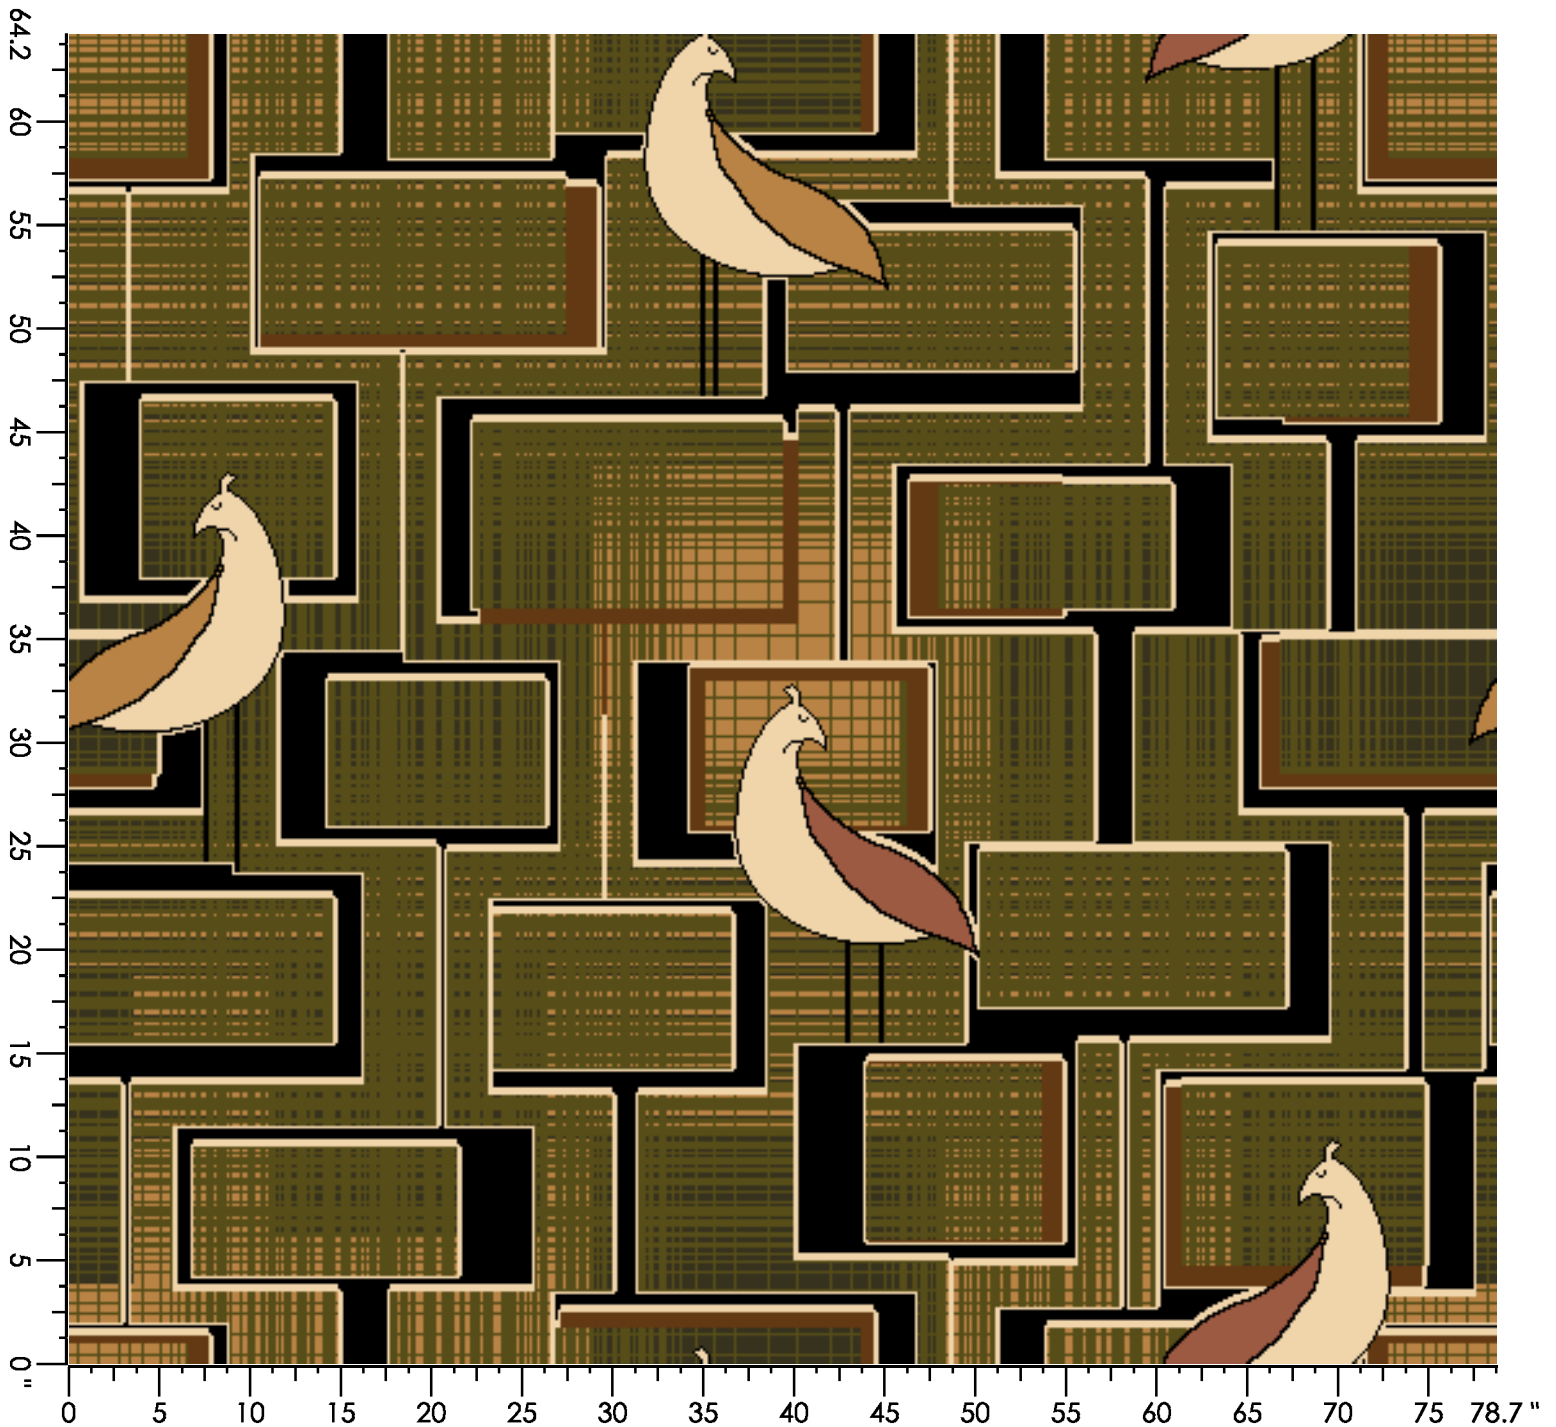

Design Number: AX2064-7

Design Size: 180.00"W x 180.00"L

Repeat Type: Side Match

1 repeat shown- not to scale

1	2	3	4	5	6	7	8
L762	A655	L990	N763	C658	H658	L988	D658
55.49%	5.87%	11.77%	7.59%	2.37%	2.99%	12.39%	1.54%