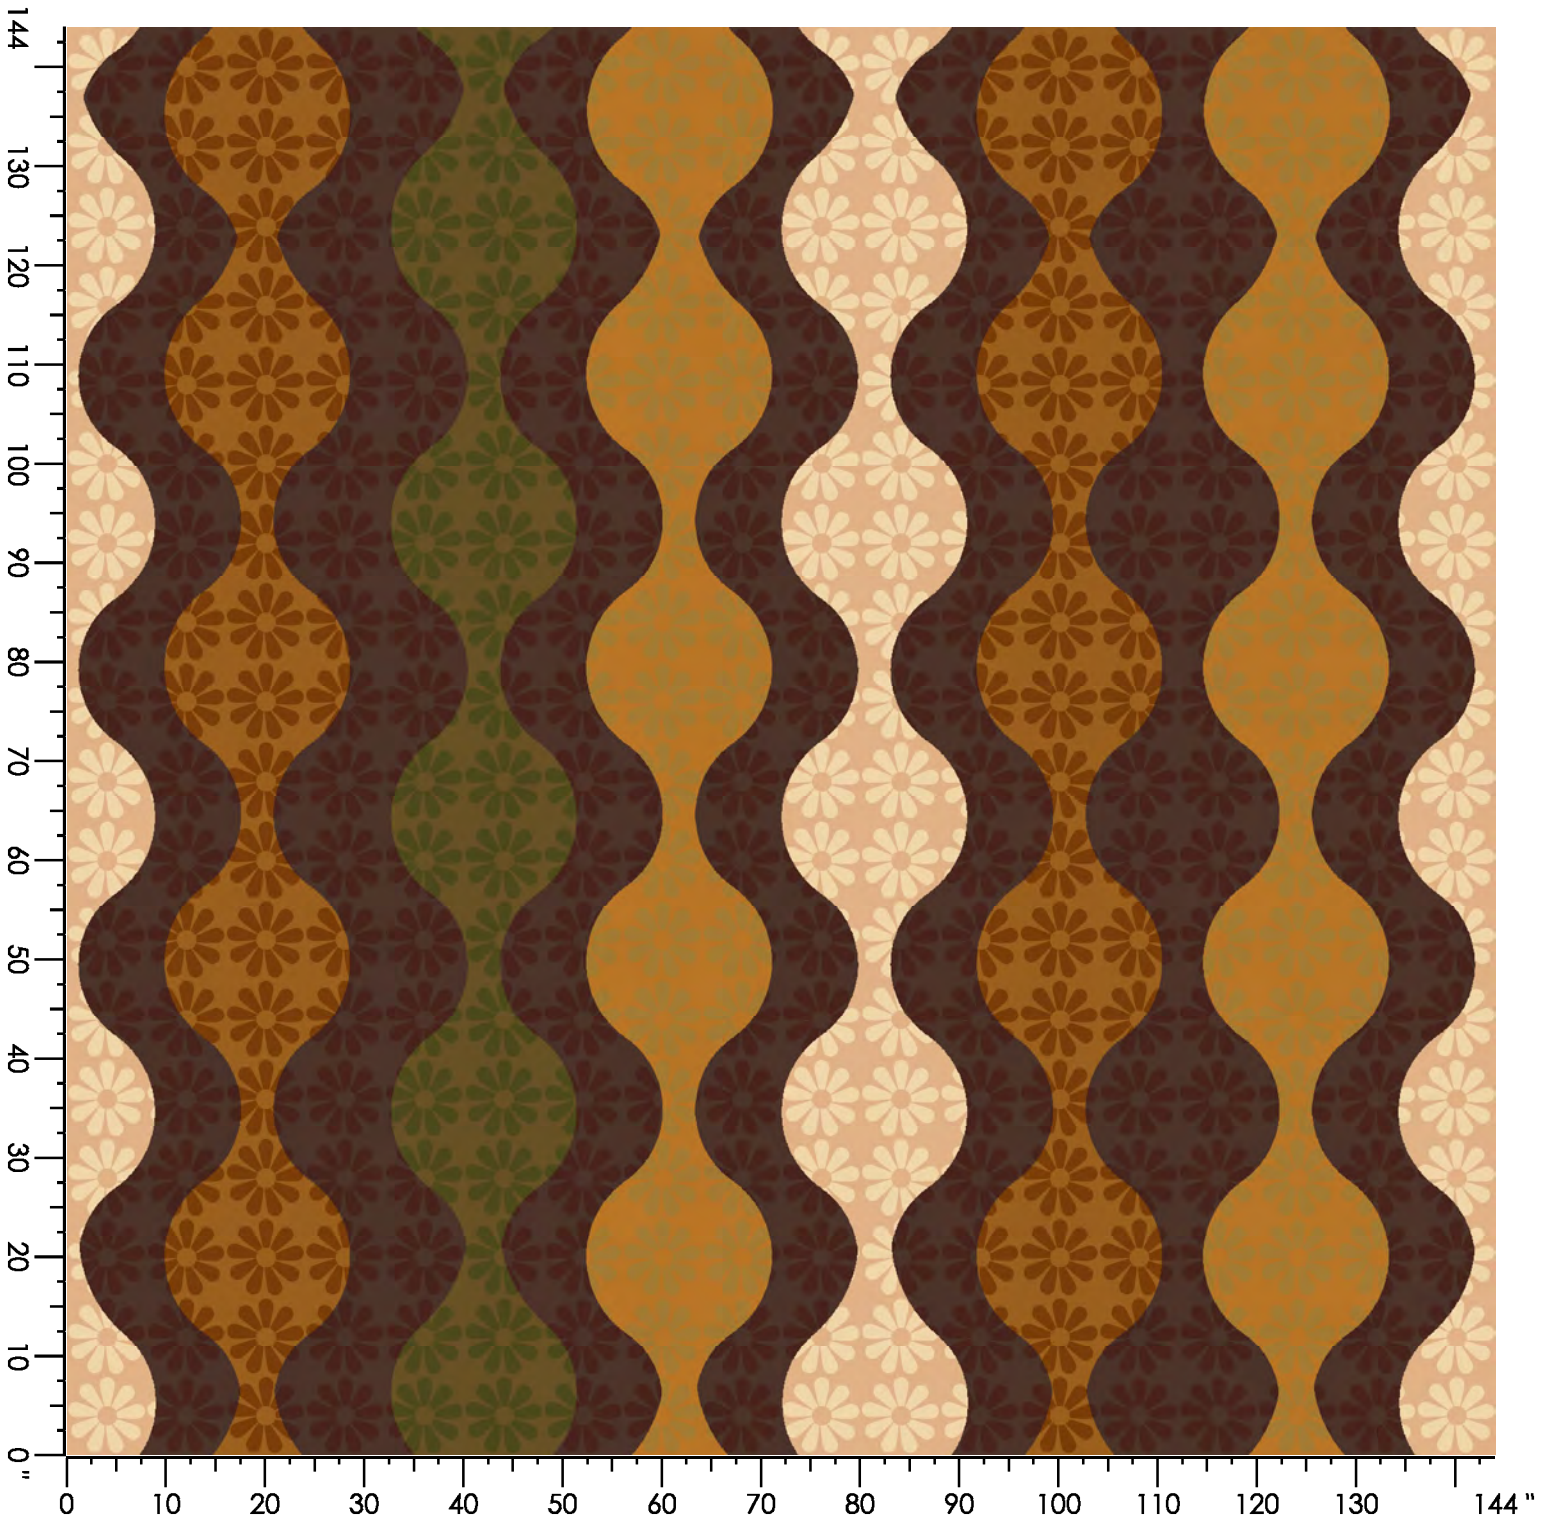

Design Number: INJ1137 JB

Design Size: 144.00"W x 144.00"L

Repeat Type: SIDEMATCH

1 repeat shown- not to scale

1	2	3	4	5	6	7	8	9	10
K761	L762	K657	B660	L657	M990	A659	B988	A652	B652
7.18%	8.64%	8.32%	7.51%	8.27%	4.21%	7.55%	3.73%	23.97%	20.61%