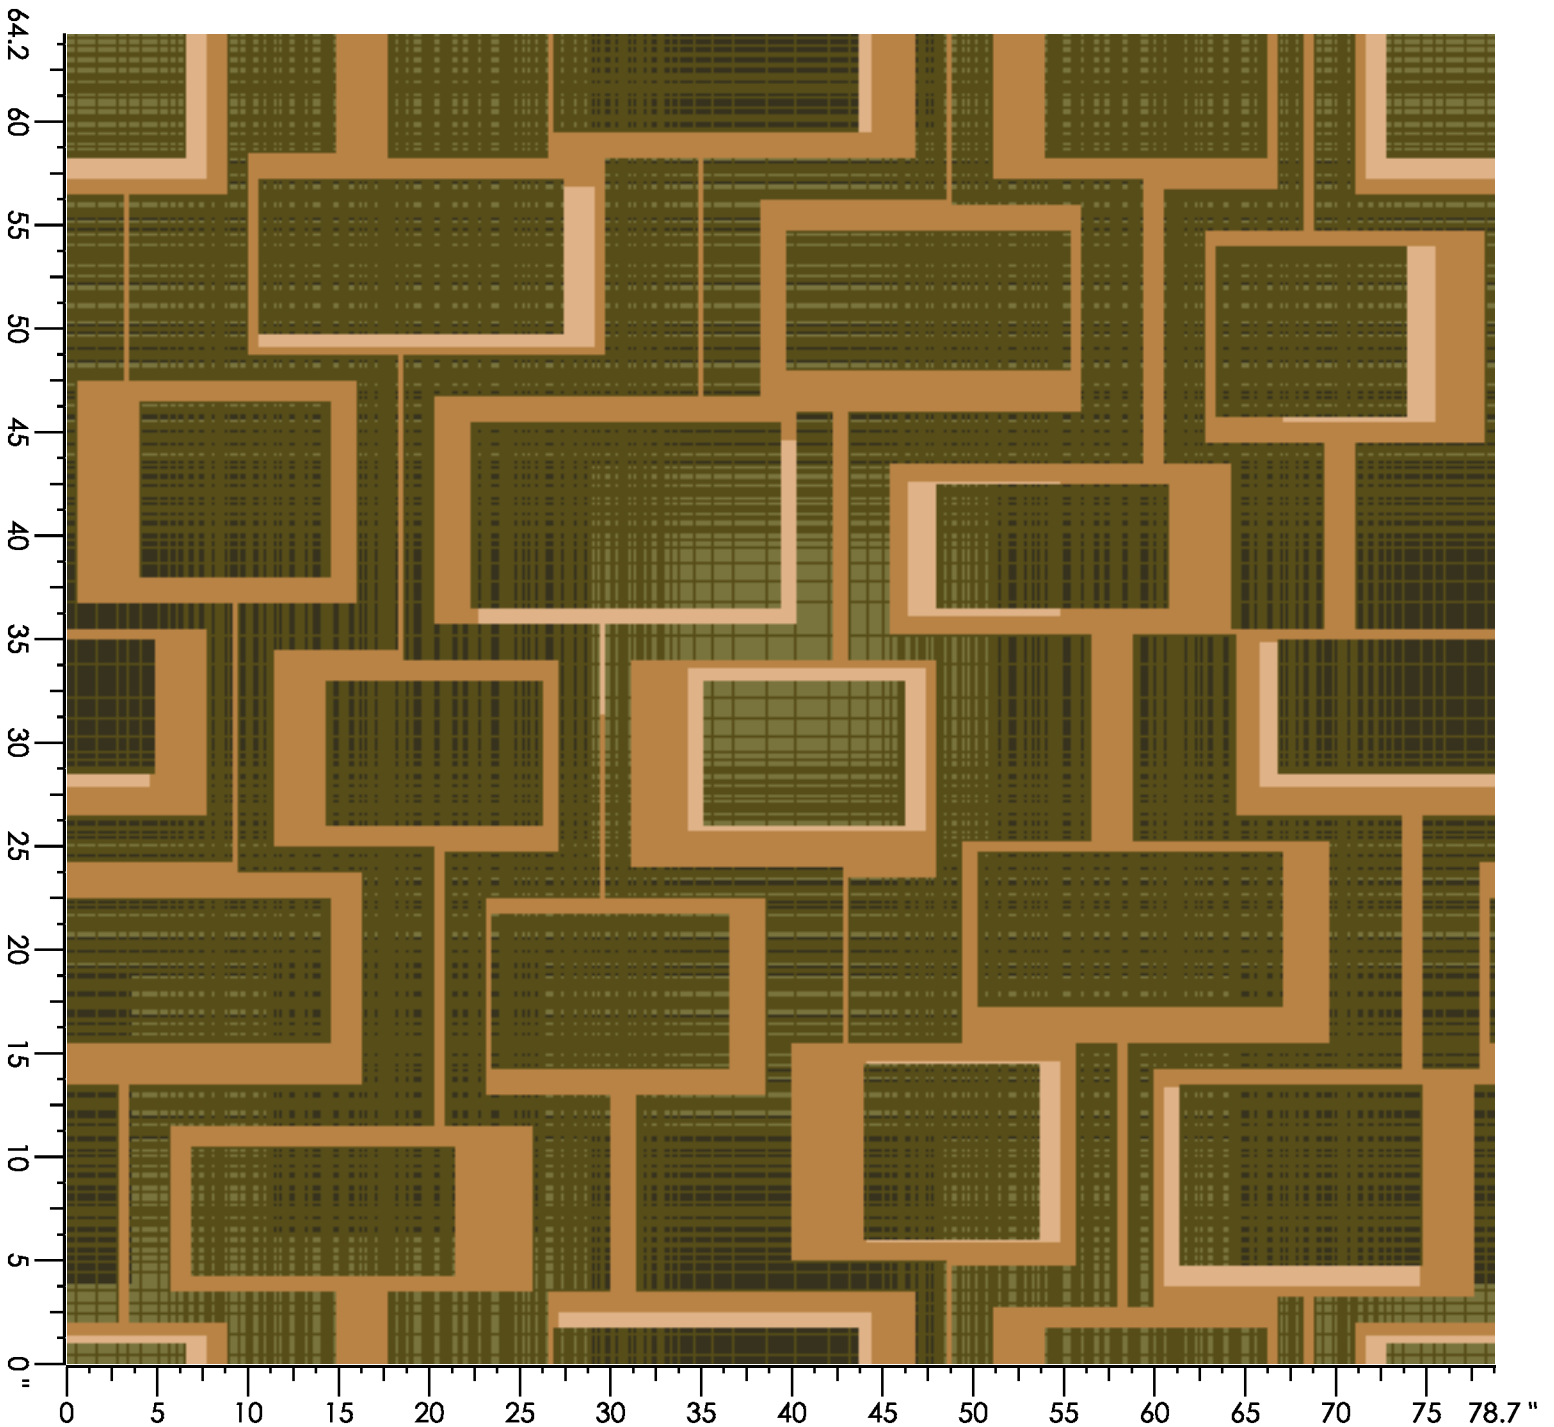

11
N989
17.08%

Design Number: AX2061-8 SS

Design Size: 78.86"W x 64.25"L

Repeat Type: SIDE MATCH

1 repeat shown- not to scale

1	2	3	4	5
L762	K657	D988	L988	N989
4.04%	25.34%	7.99%	53.63%	8.99%

Design Number: AX2062-9 SS

Design Number: AX2064-7

Design Size: 180.00"W x 180.00"L

Repeat Type: Side Match

1 repeat shown- not to scale

1	2	3	4	5	6	7	8
L762	A655	L990	N763	C658	H658	L988	D658
55.49%	5.87%	11.77%	7.59%	2.37%	2.99%	12.39%	1.54%