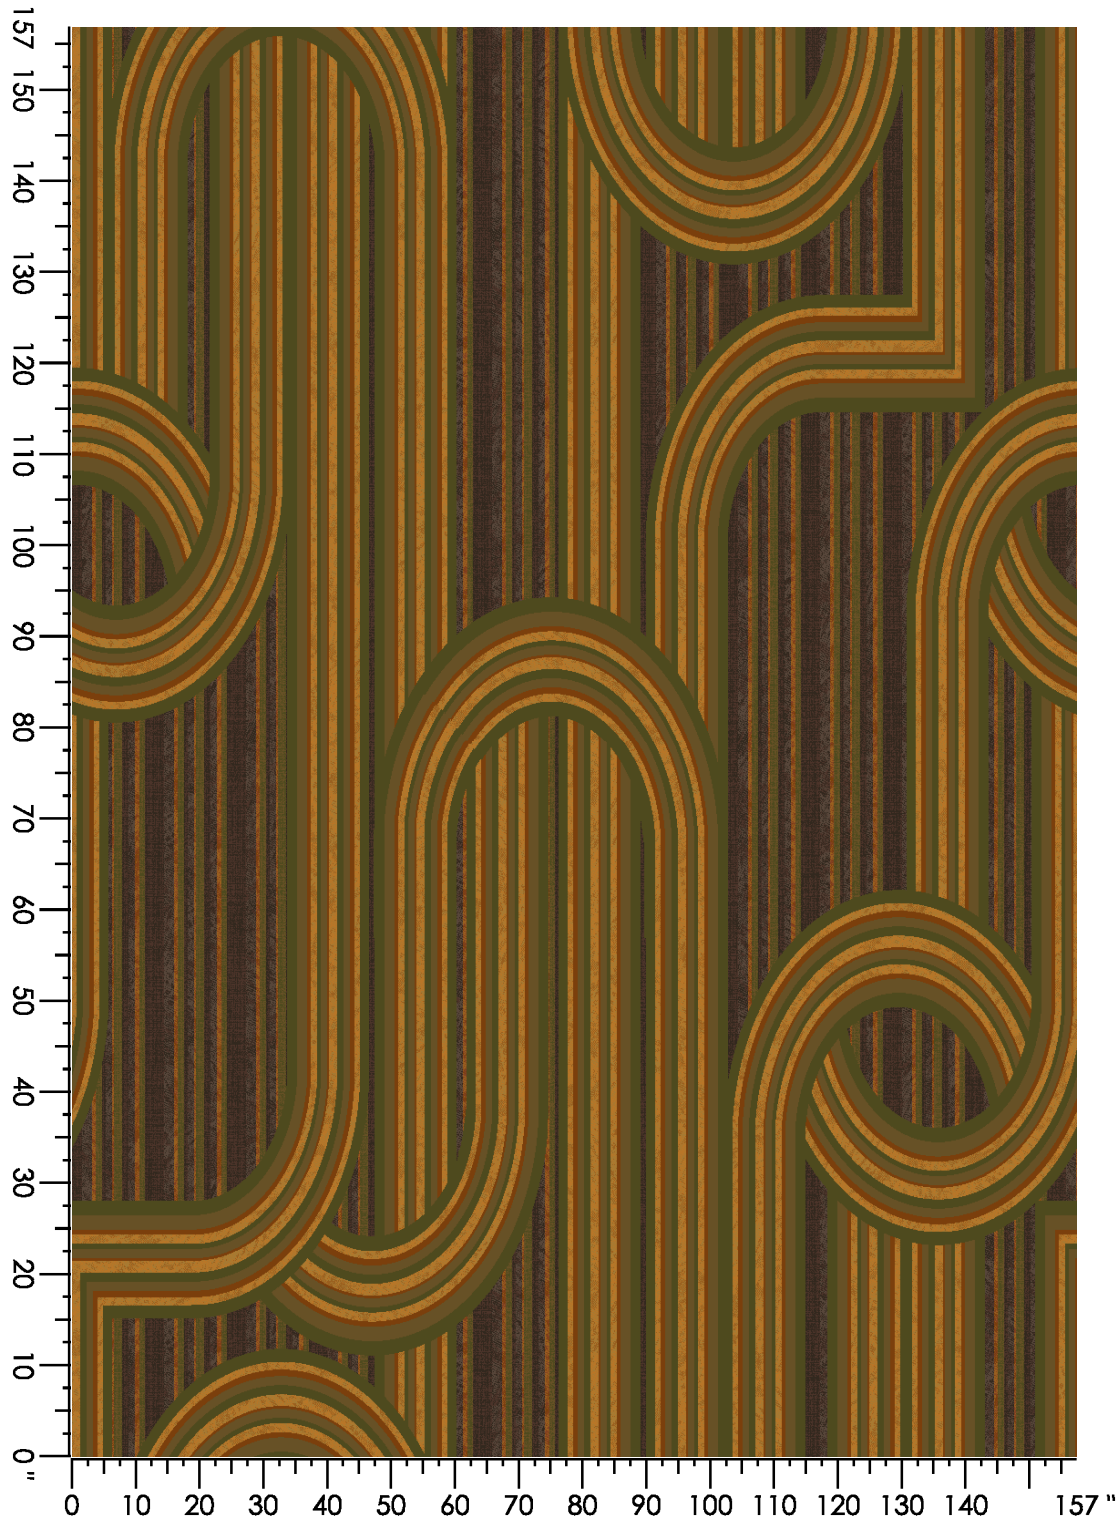

Design Number: AX2070-10 jb

Design Size: 157.57"W x 157.00"L

Repeat Type: SIDEMATCH

1 repeat shown- not to scale

1	2	3	4	5	6	7	8	9	10
K657	B660	L657	M990	B653	A659	B654	B988	A652	A651
7.97%	6.02%	5.07%	23.51%	1.19%	9.46%	3.62%	28.42%	6.54%	8.20%