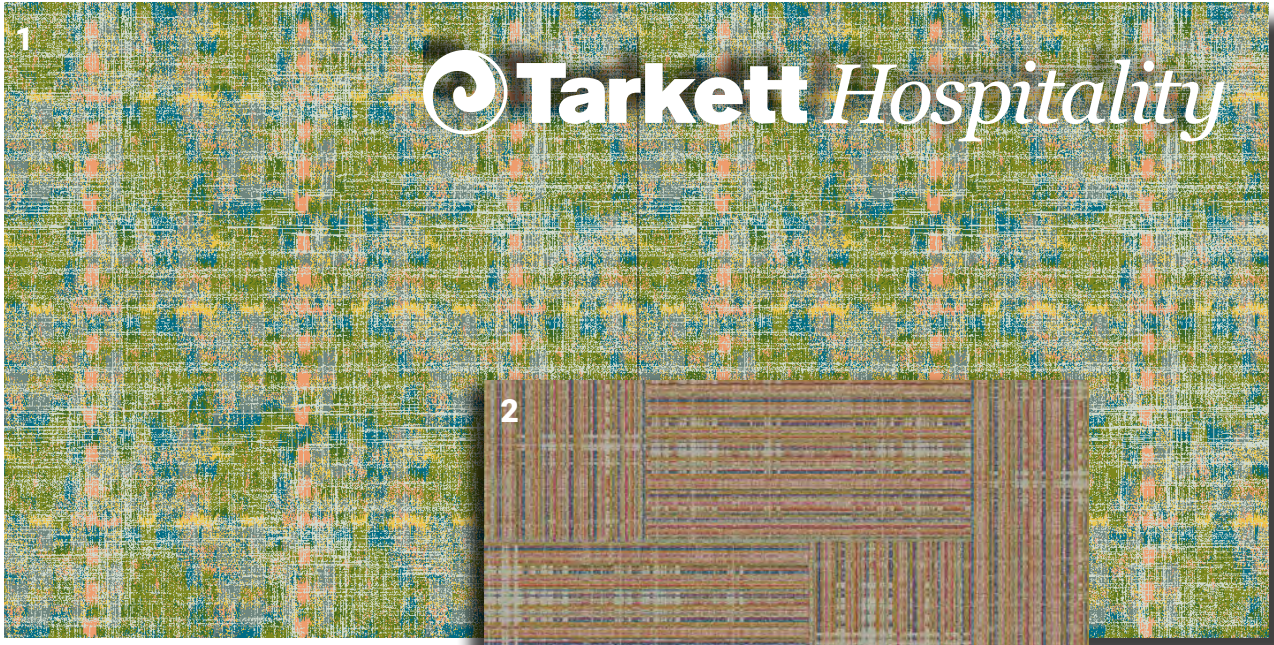

1 repeat shown- not to scale

1	2	3	4	5
2513C	2516C	2514C	3537C	3543C
15.75%	18.98%	24.25%	22.37%	18.66%

Design Number: LP2108

Design Size: 90.00"W x 90.00"L

Repeat Type: Side Match

1 repeat shown- not to scale

1	2	3	4	5	6	7	8
2512C	3541C	2511C	4515C	2514C	3543C	2516C	3537C
9.25%	8.85%	5.22%	10.24%	19.62%	9.02%	14.49%	23.30%

1. Custom Tufted - LP2095
2. Flexible Standards Carpet Tile - Tailored Madaras
3. LVT - Contour Bleachfield Broadcloth
4. LVT - Entwine - Aegean
5. Flexible Standards Carpet Tile- Sweaterknit
6. LVT - Factor - Element
7. Millwork - Tangerine Tango
8. Millwork- Tidewater
9. RL Tufted Broadloom - E77 Jute -152
10. Flexible Standards Carpet Tile - Tailored Madaras