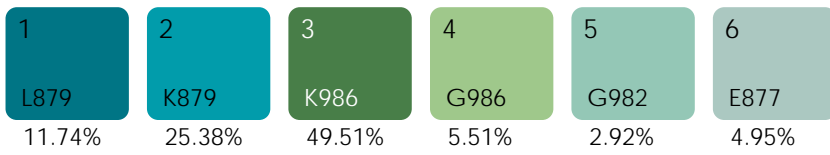

Repeat Type:

2X4 repeats shown- not to scale

1	2	3	4	5	6	7
E559	D558	C557	K876	H875	B557	A558
21.40%	25.01%	19.69%	9.33%	7.23%	12.23%	5.11%

Design Number: AX1073-7

Design Size: 157.71"W x 157.71"L

Repeat Type:

1 repeat shown- not to scale

Design Number: AX1074-7

Design Size: 26.29"W x 24.00"L

Repeat Type: STRAIGHT

1 repeat shown- not to scale

Design Number: AX1075-10

Design Size: 78.86"W x 88.80"L

Repeat Type: STRAIGHT

1 repeat shown- not to scale

1	2	3	4	5	6	7
M876	K879	G986	H765	G764	A552	A559
5.87%	36.41%	18.07%	12.46%	21.09%	2.44%	3.66%

Design Size: 157.71"W x 214.29"L

Repeat Type: SIDE MATCH

1 repeat shown- not to scale

1 E559 0.75%	2 B557 14.28%	3 N659 4.32%	4 E764 1.84%	5 G764 2.82%	6 H768 29.49%	7 K876 4.19%	8 E877 11.05%	9 K879 6.81%	10 G985 1.88%
11 H985 2.49%	12 A559 20.09%								

Style: D991MK

Color:

Repeat Type: Side Match