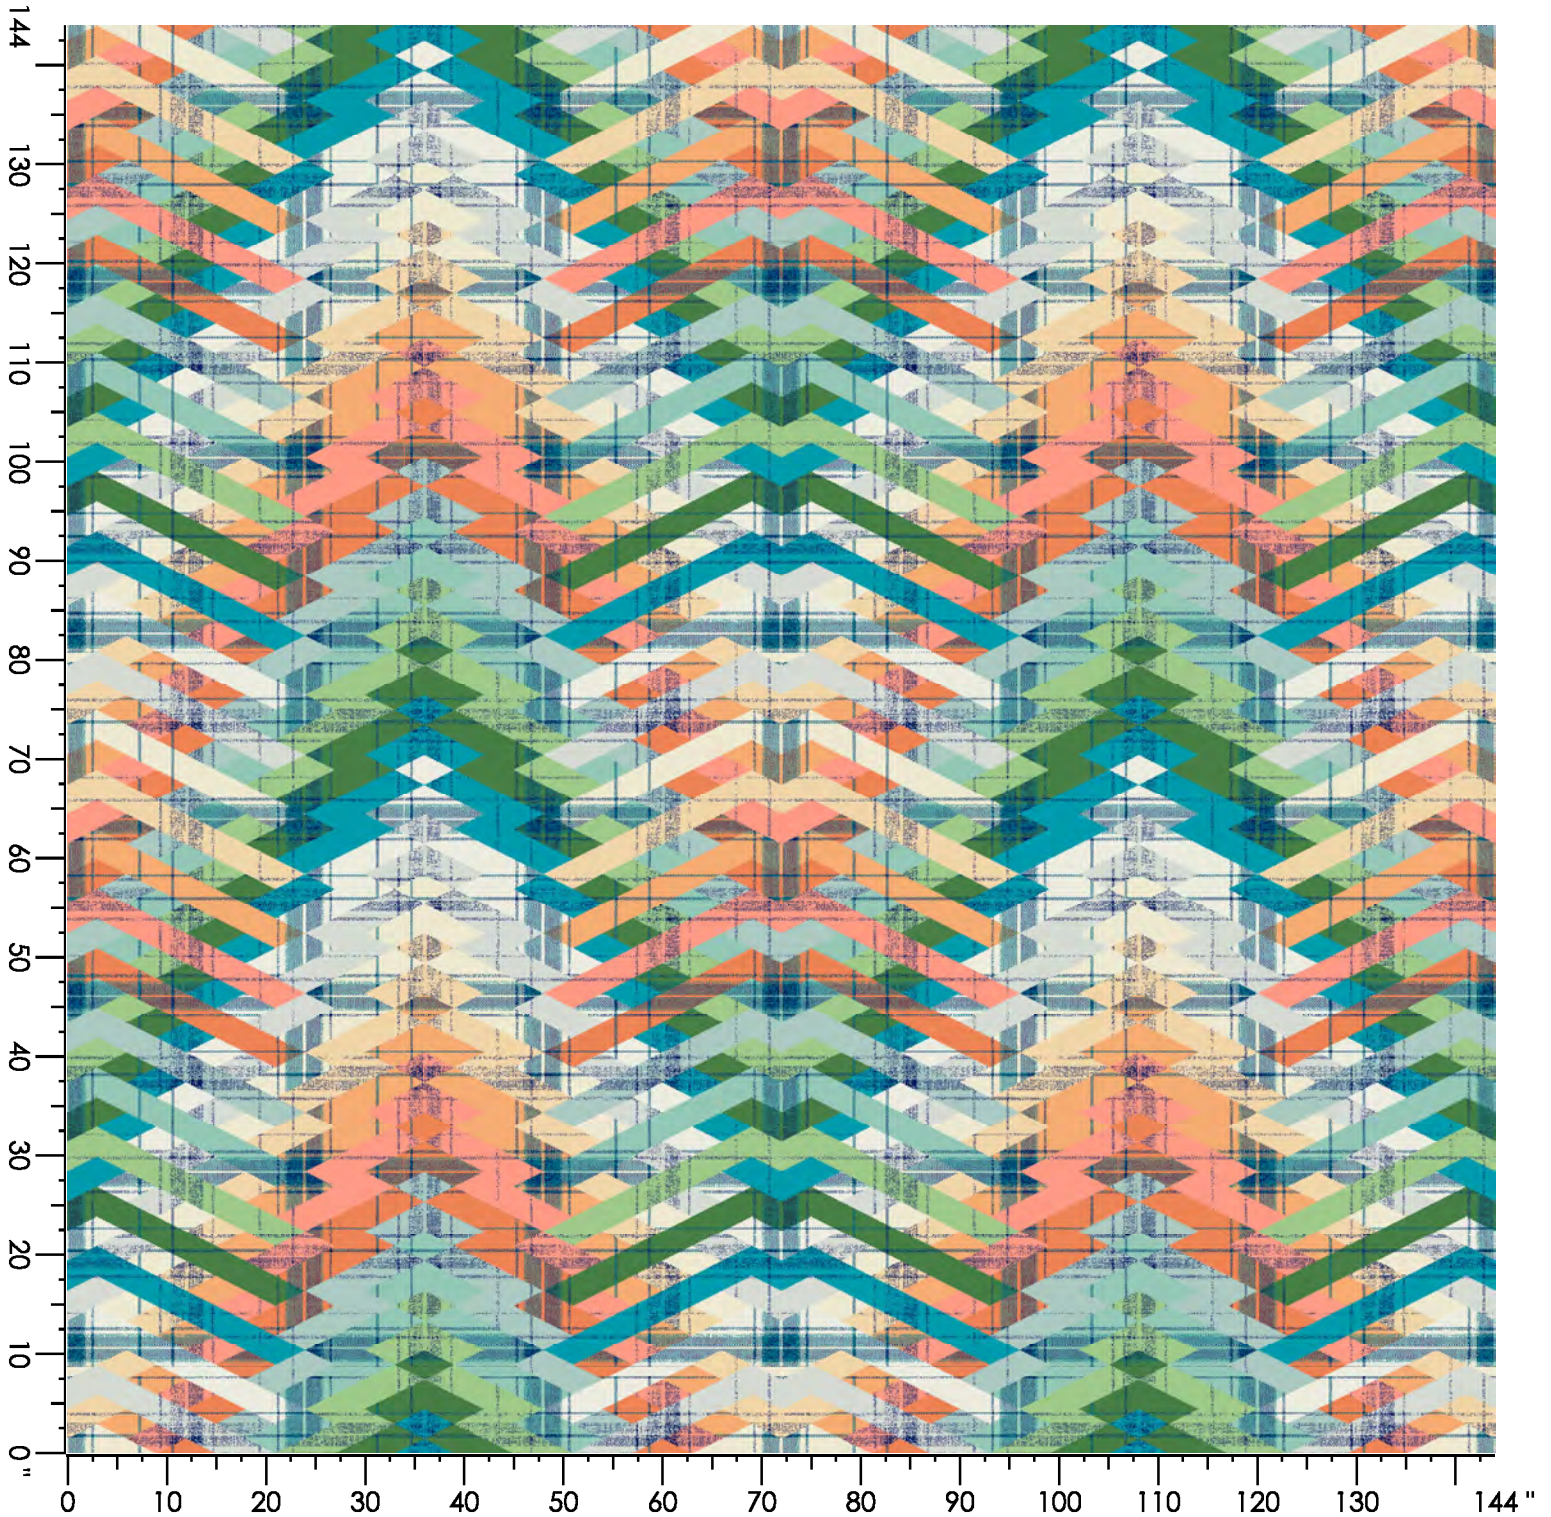

Design Number: INJ667-KE

Design Size: 144.00"W x 144.00"L

Repeat Type: STRAIGHT

1 repeat shown- not to scale

1 A559 6.59%	2 A558 7.57%	3 A552 6.61%	4 K761 7.72%	5 K763 7.00%	6 G764 7.59%	7 H765 6.62%	8 E877 7.56%	9 G982 6.52%	10 G986 7.71%
11 K986 7.07%	12 K879 7.64%	13 L879 5.44%	14 M876 8.36%