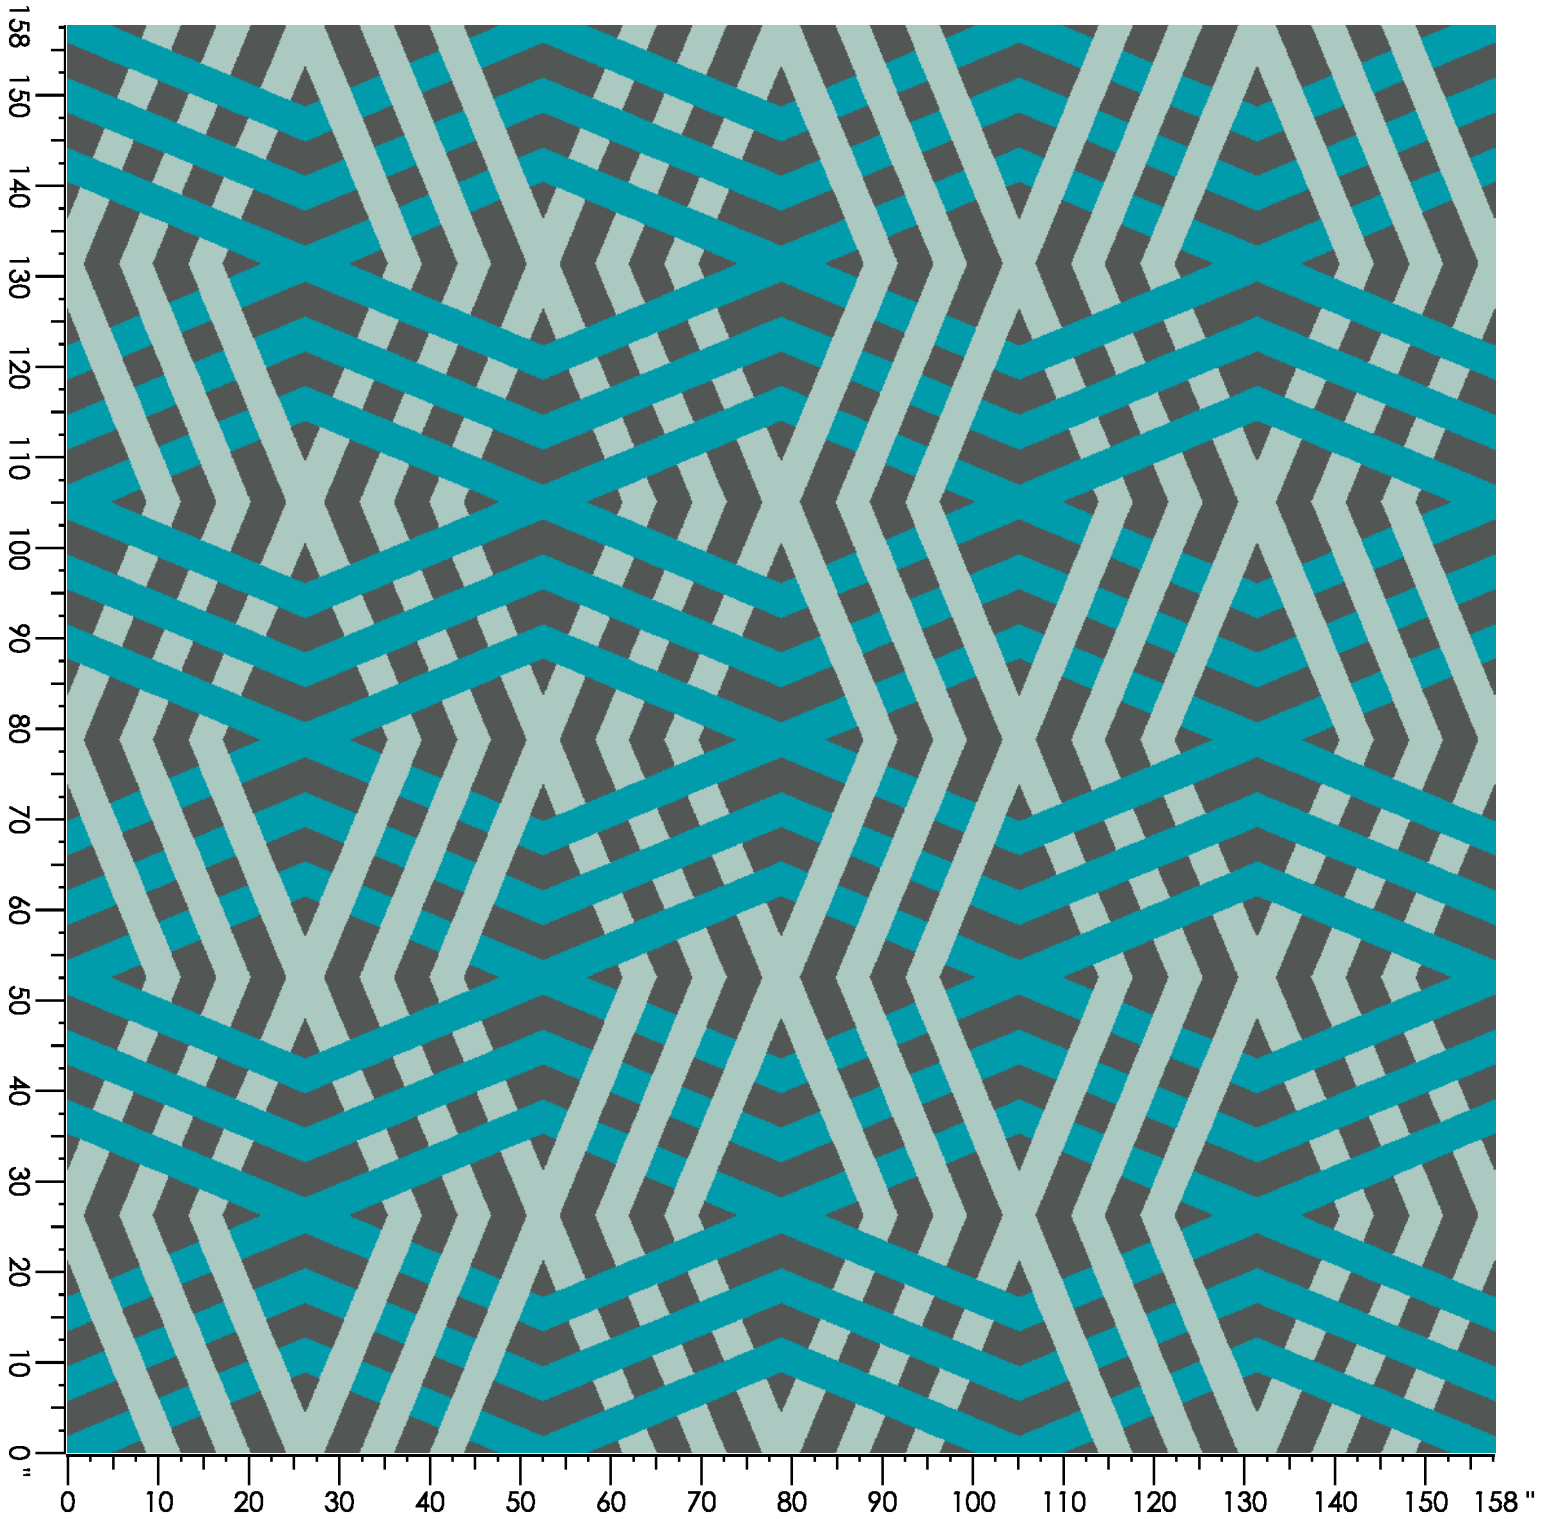

Design Number: AX1073-7

Design Size: 157.71"W x 157.71"L

Repeat Type:

1 repeat shown- not to scale