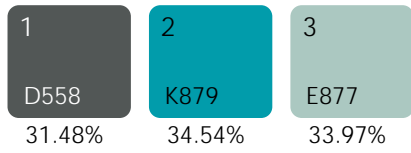

1 repeat shown- not to scale

1	2	3	4	5	6	7	8	9	10
N880	D559	E556	D557	C556	C558	H769	F764	K879	F987
44.20%	13.29%	16.50%	9.41%	4.39%	1.78%	2.09%	4.17%	3.27%	0.89%

Design Number: AX1072-

8

Design Size: 39.43"W x 32.00"L

Repeat Type:

2X4 repeats shown- not to scale

1	2	3	4	5	6	7
E559	D558	C557	K876	H875	B557	A558
21.40%	25.01%	19.69%	9.33%	7.23%	12.23%	5.11%

Design Number: AX1073-7

Design Size: 157.71"W x 157.71"L

Repeat Type:

1 repeat shown- not to scale

Design Number: AX1074-7

Design Size: 26.29"W x 24.00"L

Repeat Type: STRAIGHT

1 repeat shown- not to scale

Design Number: AX1075-10

Design Size: 78.86"W x 88.80"L

Repeat Type: STRAIGHT