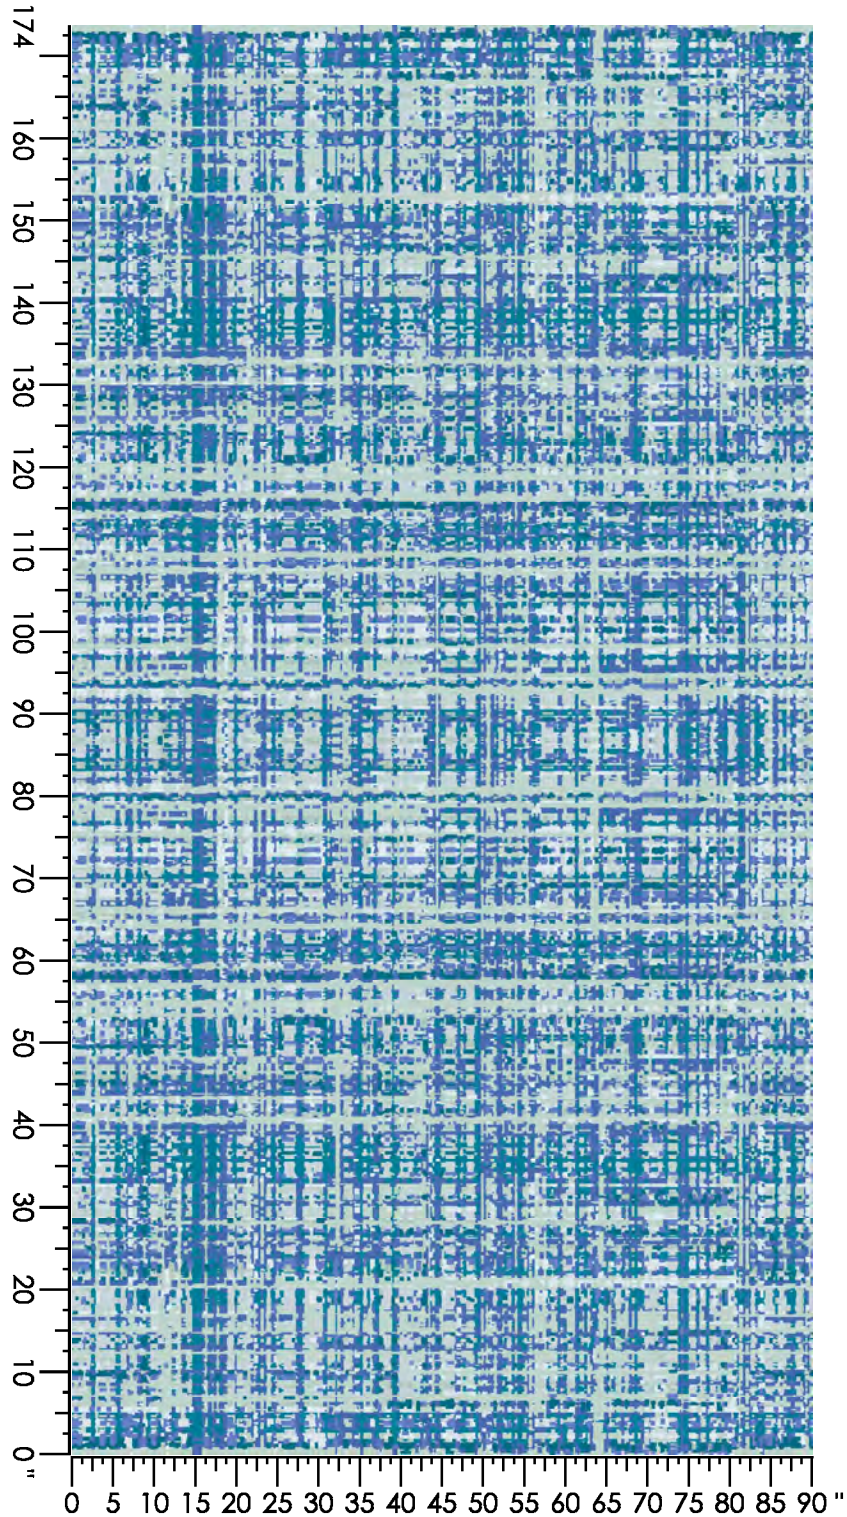

Design Number: IN2540

Design Size: 90.00"W x 173.71"L

Repeat Type: STRAIGHT

1 repeat shown- not to scale

1	2	3	4	21	22	23	24
5521C	5520C	5051C	5524C	5521L	5520L	5051L	5524L
24.42%	3.98%	5.38%	11.17%	5.94%	28.01%	12.97%	8.12%