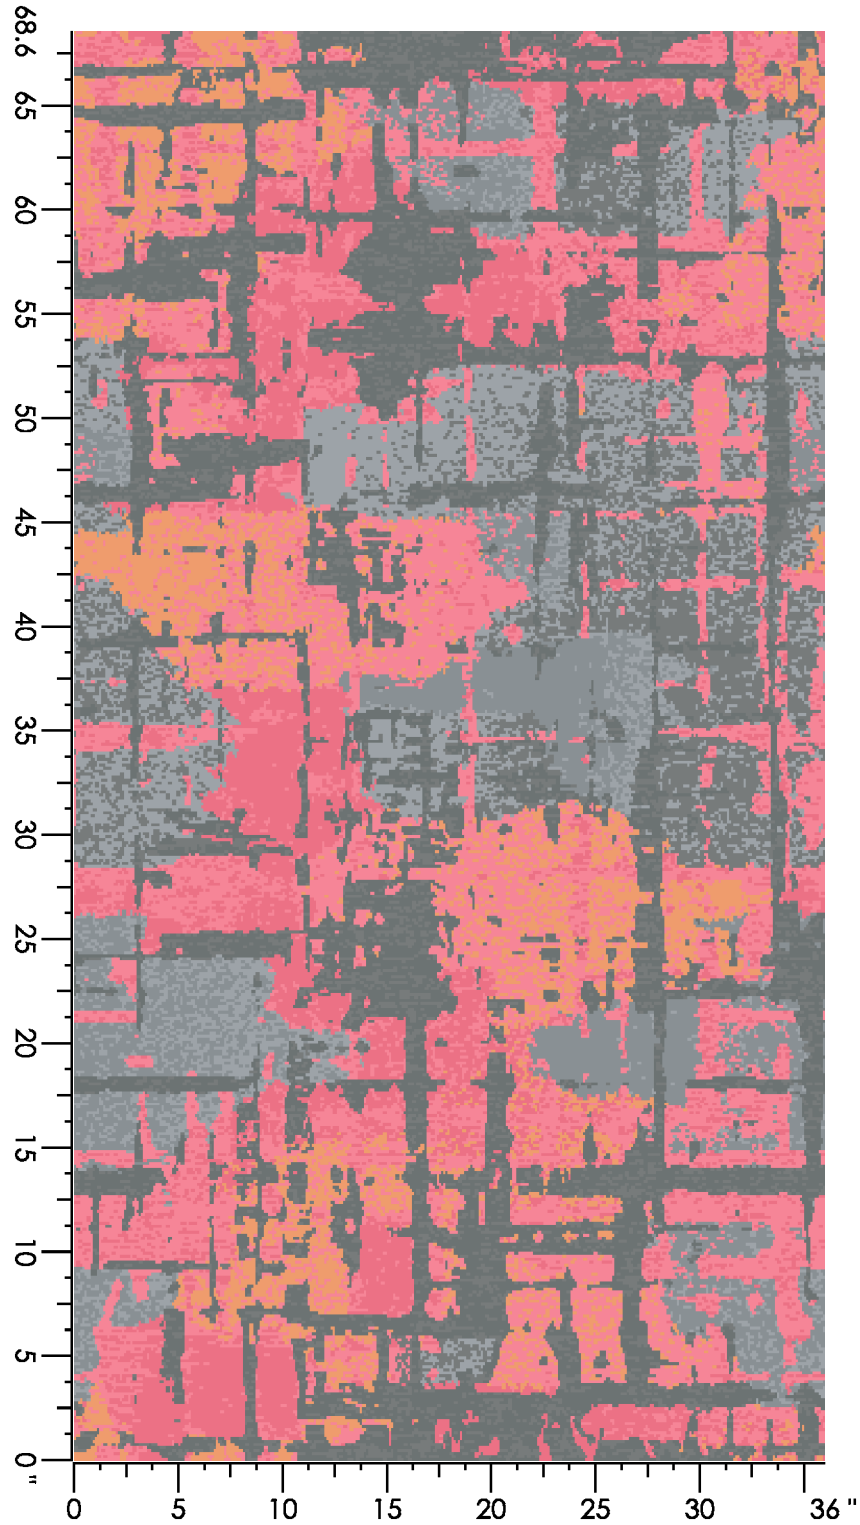

Design Number: IN2547

Design Size: 36.00"W x 68.57"L

Repeat Type: STRAIGHT

1 repeat shown- not to scale

1	2	3	4	21	22	23
8510C	5503C	2516C	2514C	8510L	5503L	2516L
20.09%	8.10%	13.41%	8.40%	16.11%	10.25%	23.64%