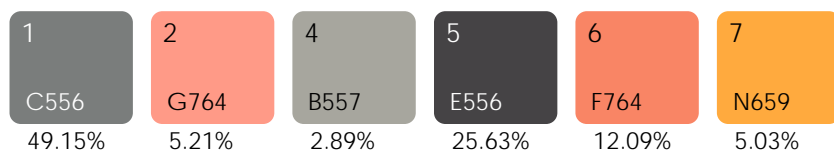

 **Tarkett** *Hospitality*

Design Number: AX186-8

SG

Design Size: 1080.00"W 690.00"L

Repeat Type: FIT TO PLAN

1 repeat shown- not to scale

1	2	3	4	5	6	7	8
N880	D559	D557	C556	H769	F764	K879	F987
32.15%	28.69%	11.37%	10.00%	8.35%	5.82%	0.89%	2.73%

Design Number: AX287-7

SG

Design Size: 26.29"W x 18.71"L

Repeat Type: STRAIGHT

1 repeat shown- not to scale

Design Number: AX400-8

SG

Design Size: 80.14"W x 103.88"L

Repeat Type: STRAIGHT

1 repeat shown- not to scale

1	2	3	4	5	6	7	8	9
E556	D557	D556	C556	F764	G764	N659	B557	C558
1.33%	11.39%	5.74%	3.79%	6.89%	12.55%	0.74%	28.98%	28.59%

Design Number: AX1060-8KE

Design Size: 315.43"W x 329.00"L