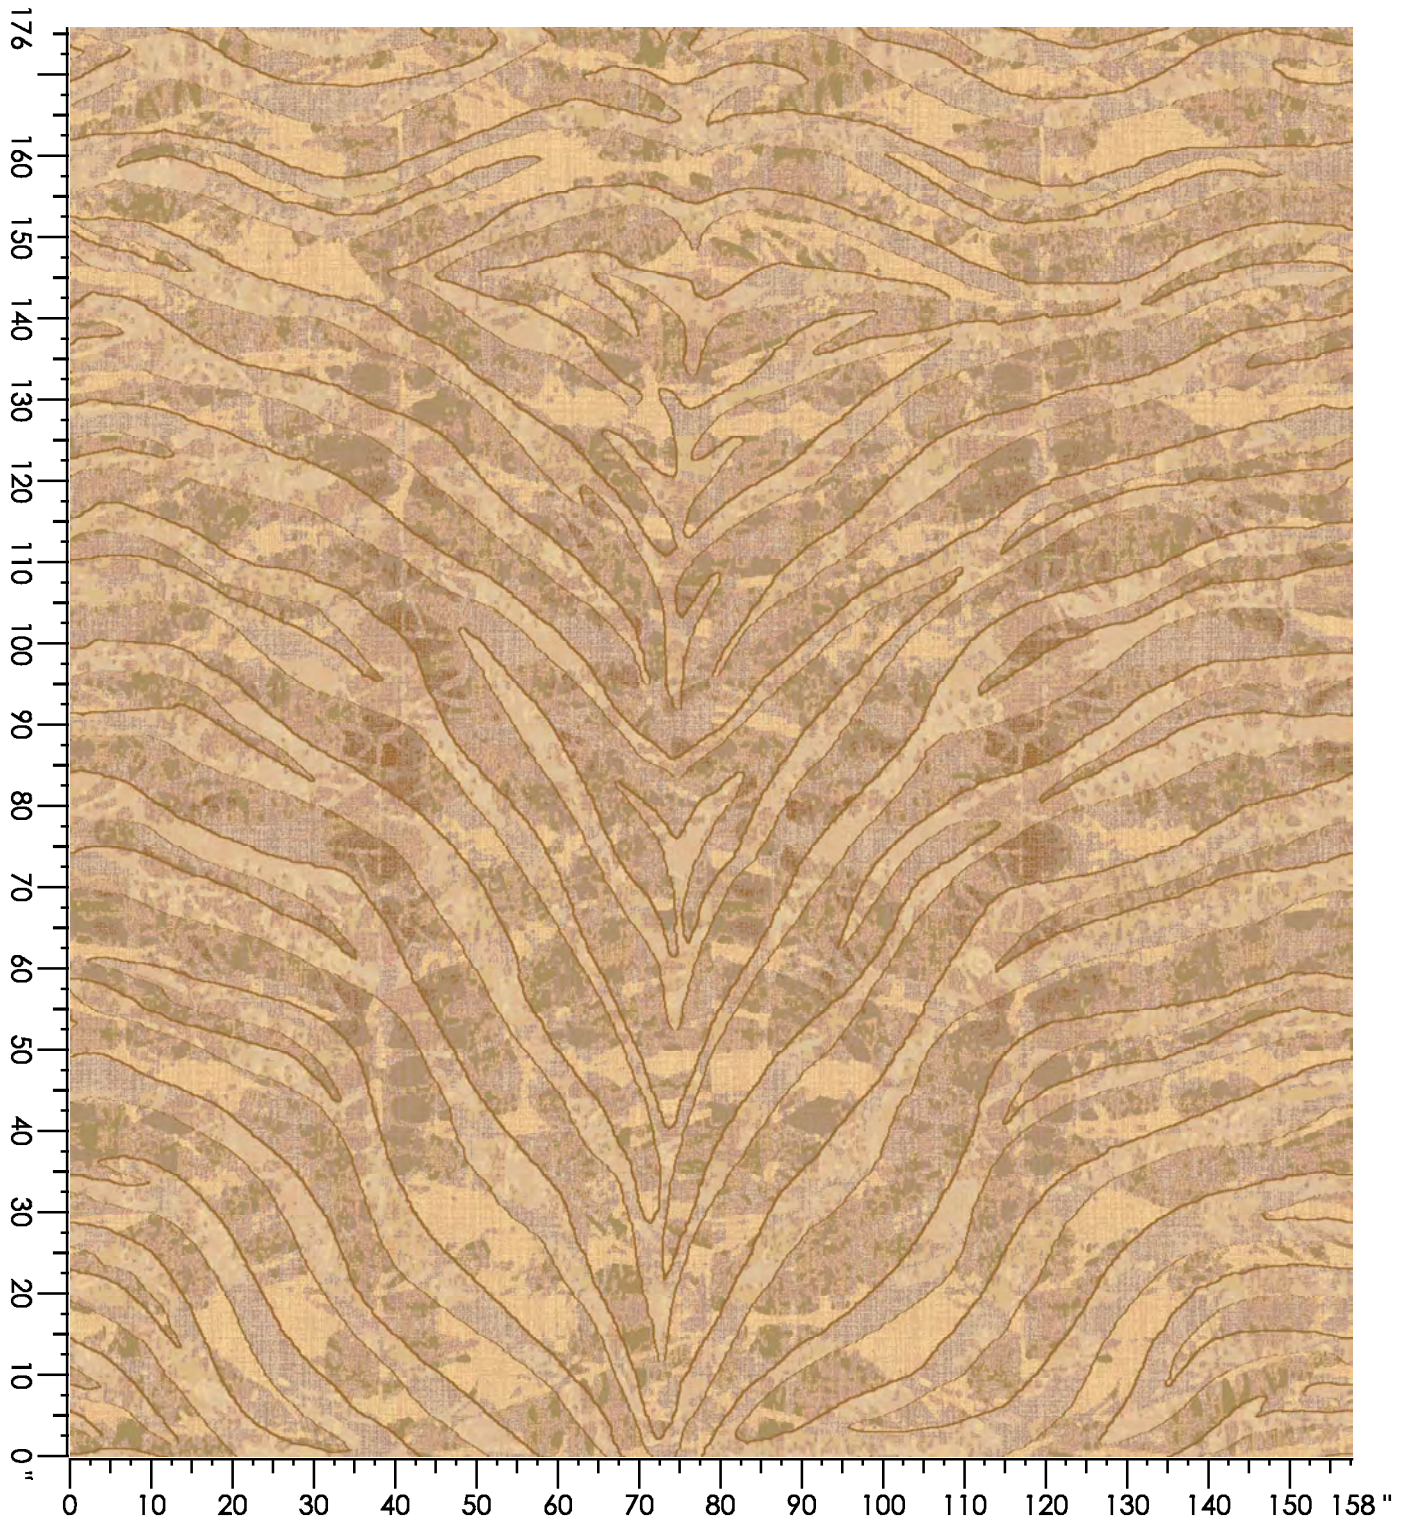

Design Number: AX1051-9 SG

Design Size: 78.86"W x 236.56"L

Repeat Type: STRAIGHT

1 repeat shown- not to scale

1	2	3	4	5	6
K767	K655	C656	M657	B762	
7.46%	17.36%	24.73%	15.46%	12.41%	22.58%

Design Number: AX1196-9 KE

Design Size: 157.71"W x 175.78"L

Repeat Type: STRAIGHT

1 repeat shown- not to scale

1	2	3	4	5	6	7
C656	K655	K767	L762	H656	D653	F657
6.41%	10.73%	25.74%	28.05%	2.17%	19.89%	7.01%

Design Number: AX1200-9

Design Size: 157.71"W x 157.67"L