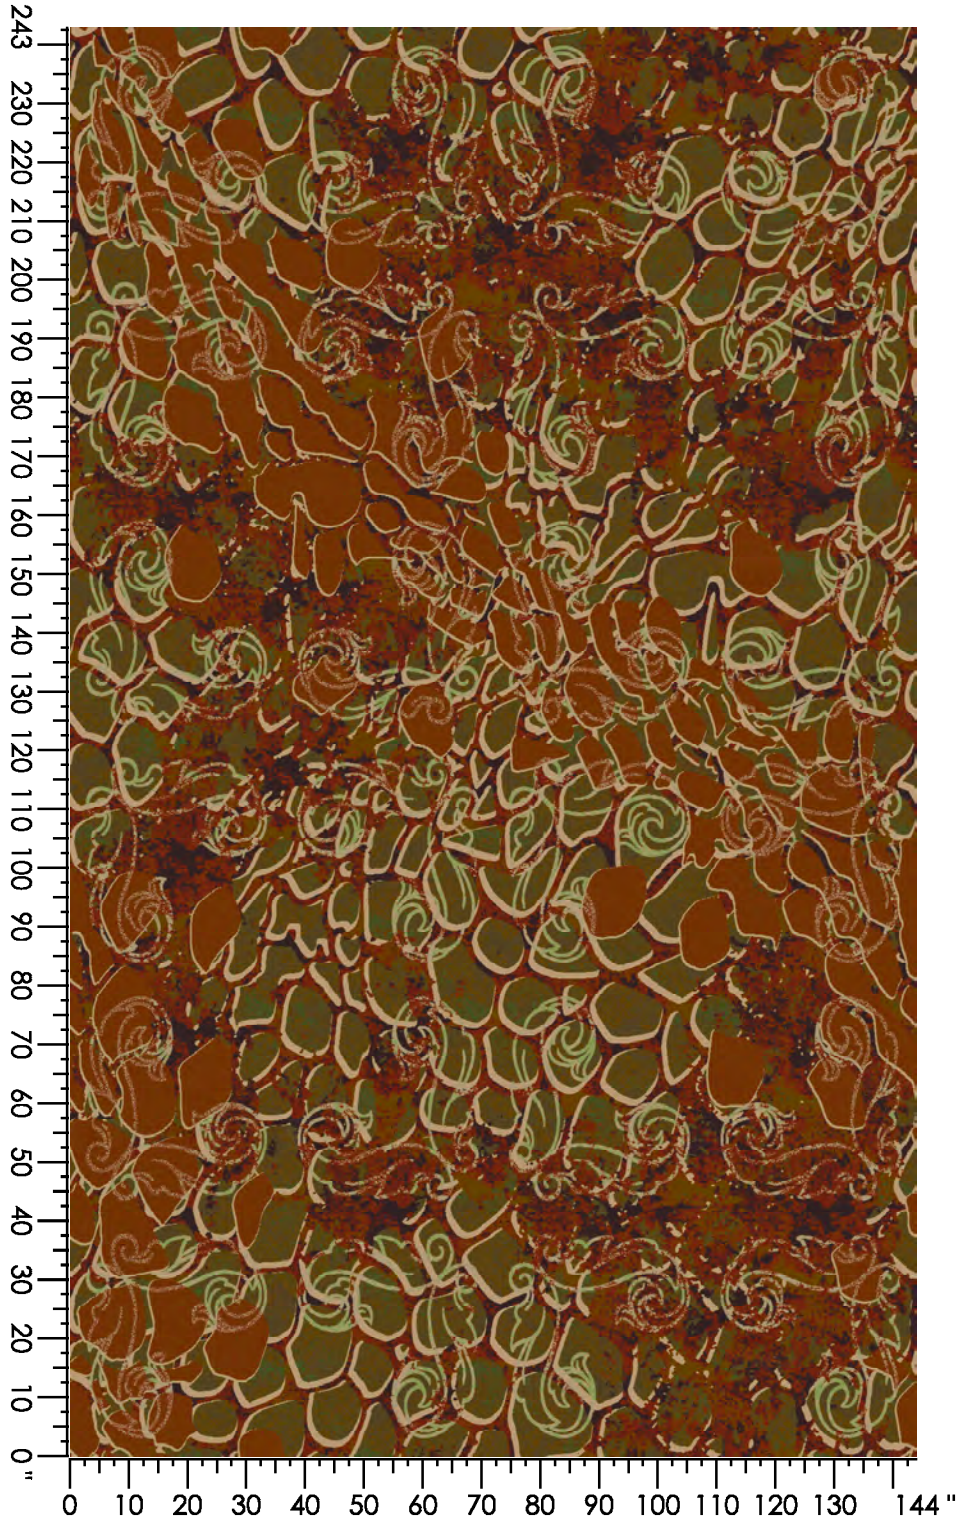

Design Number: LP135

Design Size: 144.00"W x 243.00"L

Repeat Type: SIDE MATCH

1 repeat shown- not to scale

1	2	3	4	5	6	7	8
3001C	7021C	4063C	4079C	4513C	3504C	3531C	7503C
10.34%	7.78%	2.40%	14.62%	3.47%	22.31%	26.28%	12.79%