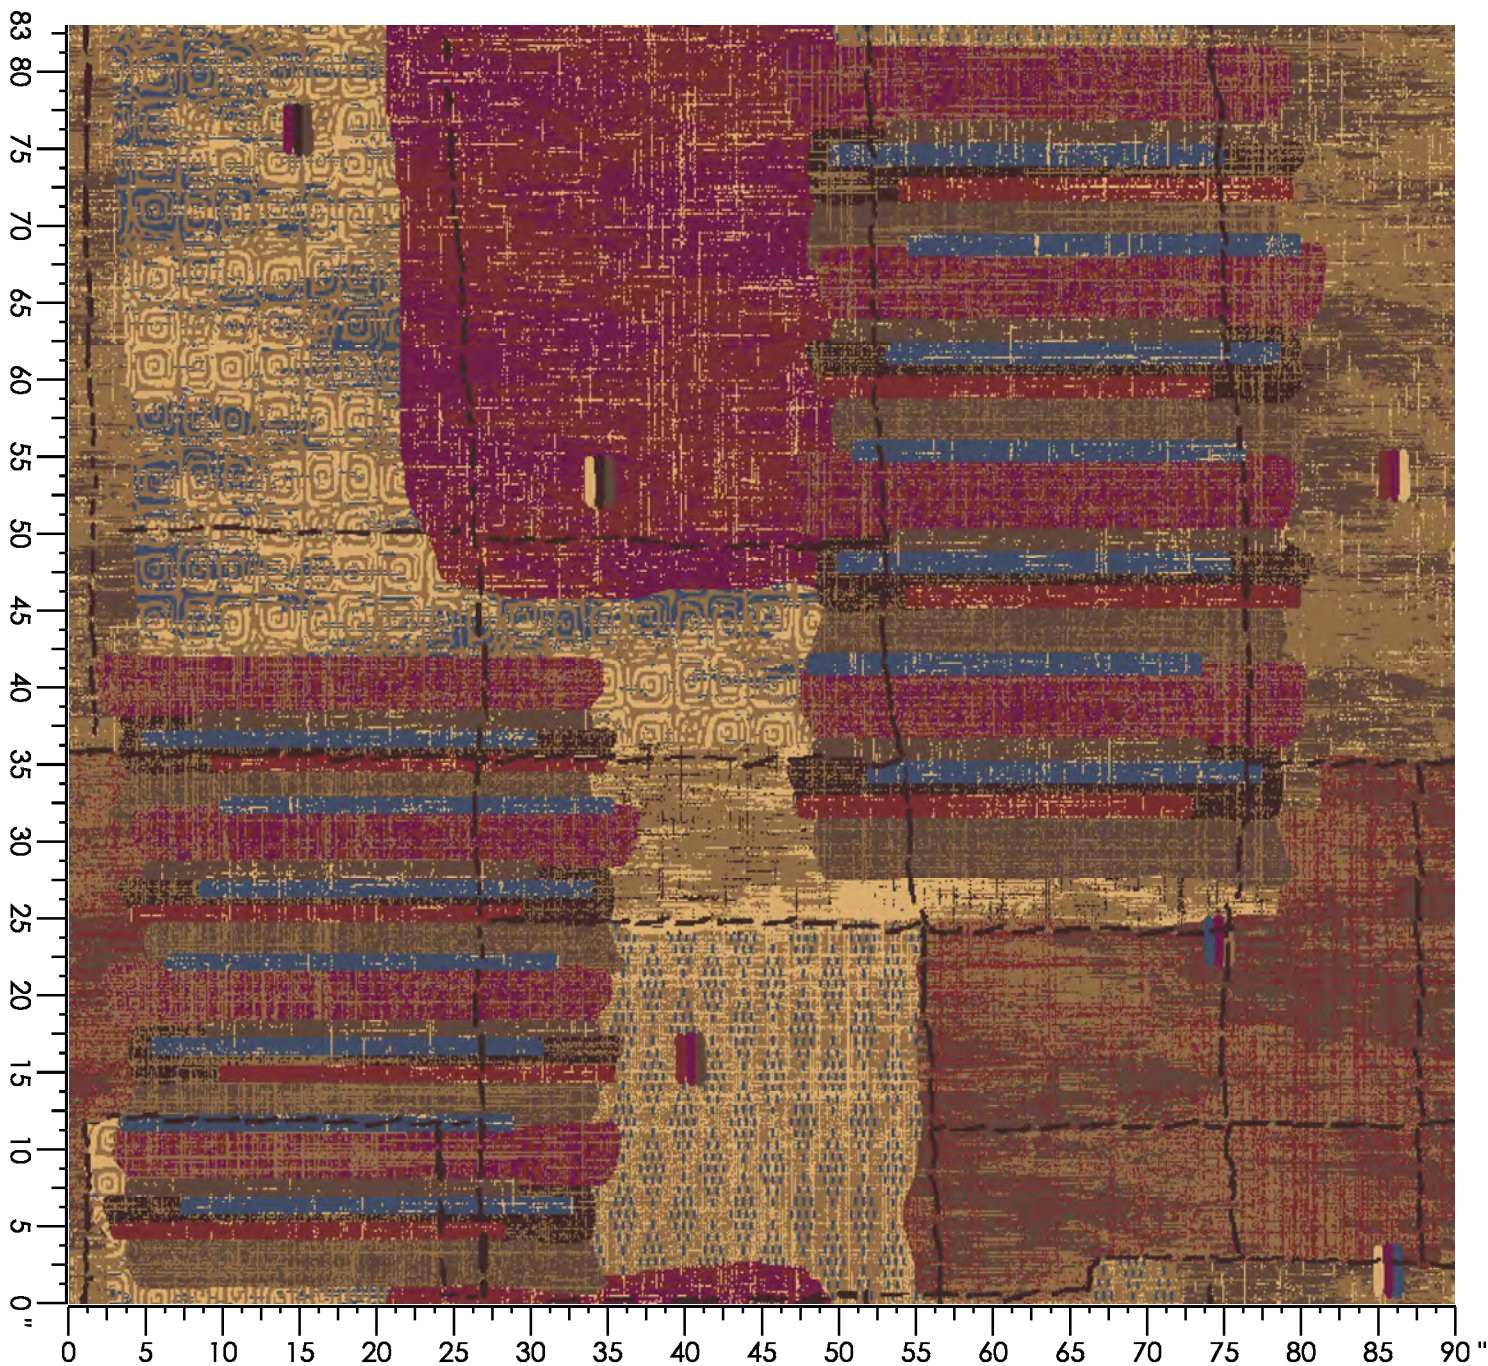

Design Number: LP2051 LD

Design Size: 90.00"W x 83.00"L

Repeat Type: SIDEMATCH

1 repeat shown- not to scale

1	2	3	4	5	6	7
7503C	2512C	2041C	X427C	7009C	3009C	3503L
5.43%	11.12%	17.85%	9.14%	17.26%	28.97%	10.23%