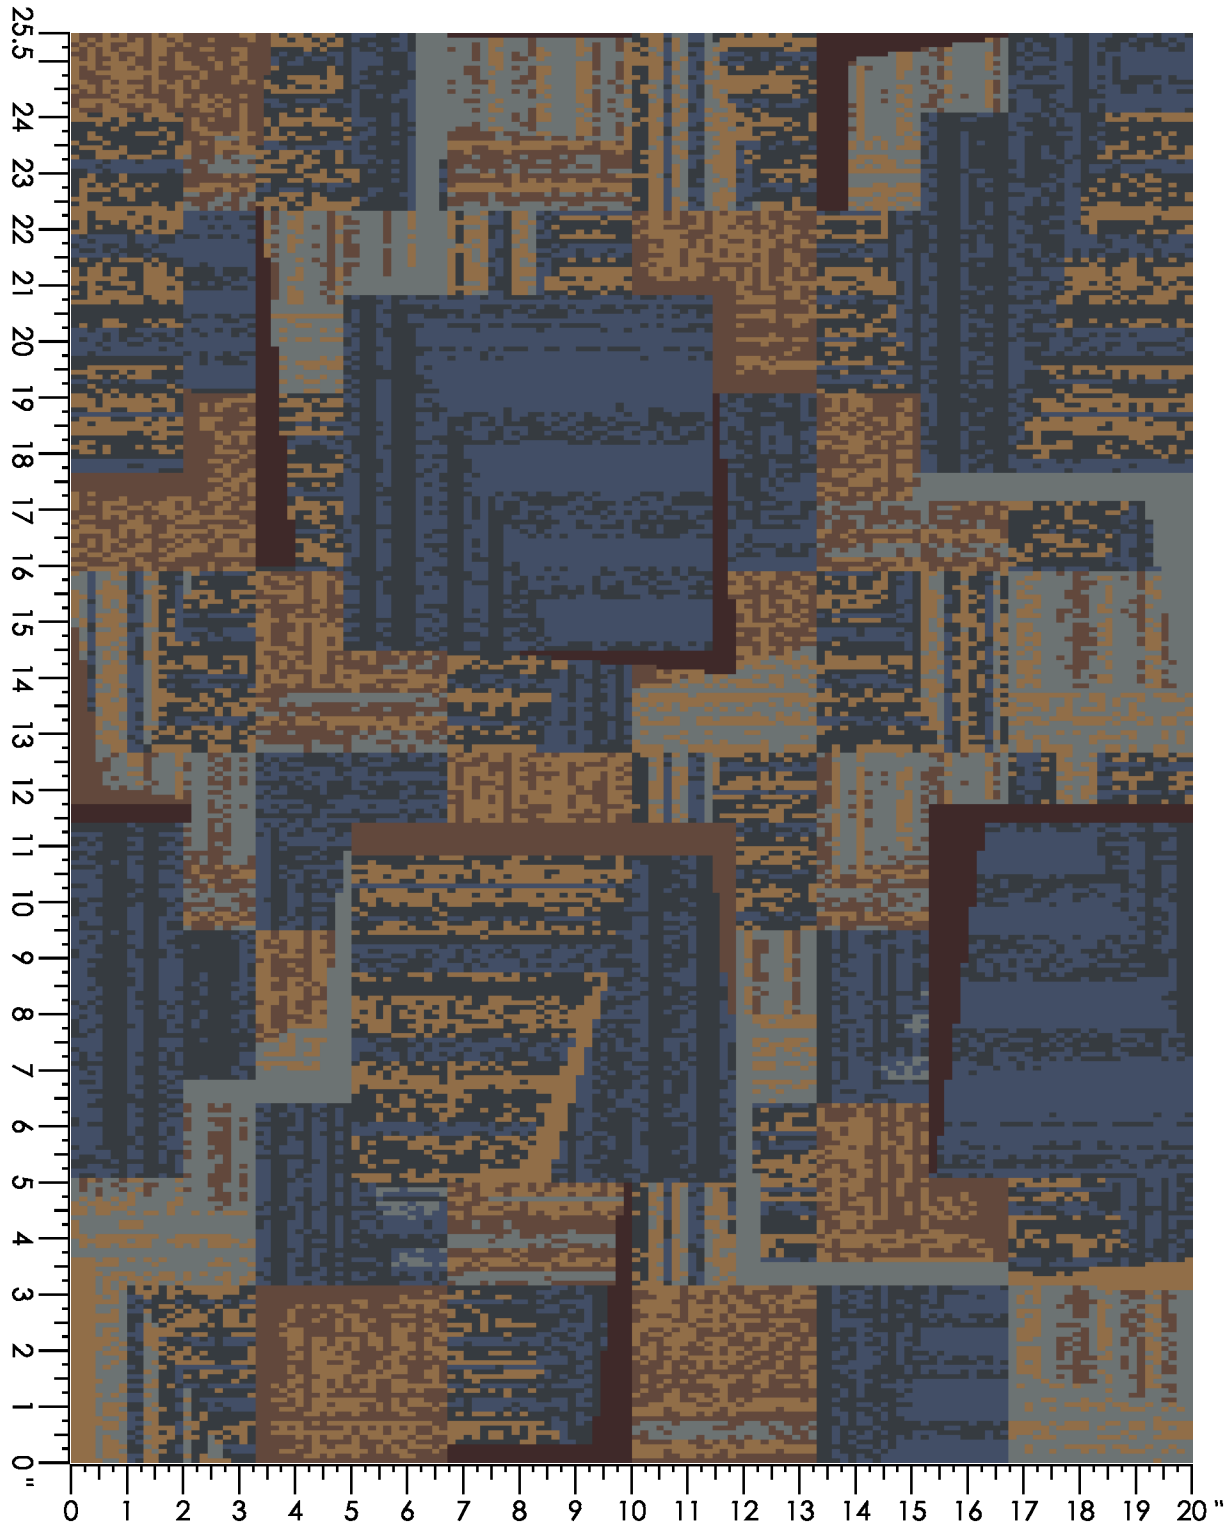

Design Number: L2190

Design Size: 20.00"W x 25.50"L

Repeat Type: STRAIGHT

1 repeat shown- not to scale

1	2	3	4	5	6
3009C	8510C	7009C	X427C	8004C	7503C
19.75%	13.38%	12.64%	22.85%	28.12%	3.27%