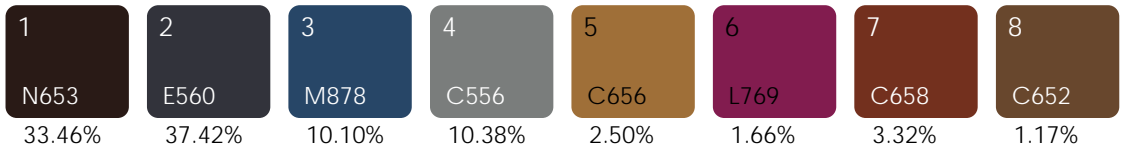

Repeat Type: BROADLOOM

1 repeat shown- not to scale

1	2	3	4	5	6	7	8	9
N653	E560	M878	C556	C656	C652	N652	C658	L769
6.41%	9.01%	6.91%	12.39%	18.28%	14.30%	17.23%	5.82%	9.66%

Design Number: AX998-9

Design Size: 157.71"W x 130.00"L

Repeat Type: SIDE MATCH

1 repeat shown- not to scale

1 E653 1.51%	2 A557 8.35%	3 B555 23.88%	4 E560 5.82%	5 C656 5.71%	6 C652 8.86%	7 N652 5.32%	8 C658 4.48%	9 L769 2.21%	10 M878 10.10%
11 G880 2.20%	12 C556 21.56%								

Design Number: AX999-7

KE

Design Size: 86.77"W x 86.77"L

Repeat Type: BROADLOOM

1 repeat shown- not to scale

Design Number: AX1000-9

Design Size: 157.71"W x 201.11"L

Repeat Type: BROADLOOM

1 repeat shown- not to scale

1	2	3	4	5	6	7	8	9	10
A873	A990	E560	N652	E873	L769	M878	L651	C656	C556
14.89%	24.29%	0.33%	7.27%	8.00%	0.57%	3.76%	22.76%	2.17%	14.66%

11
G880
1.30%

Design Number: AX1001-10 KE