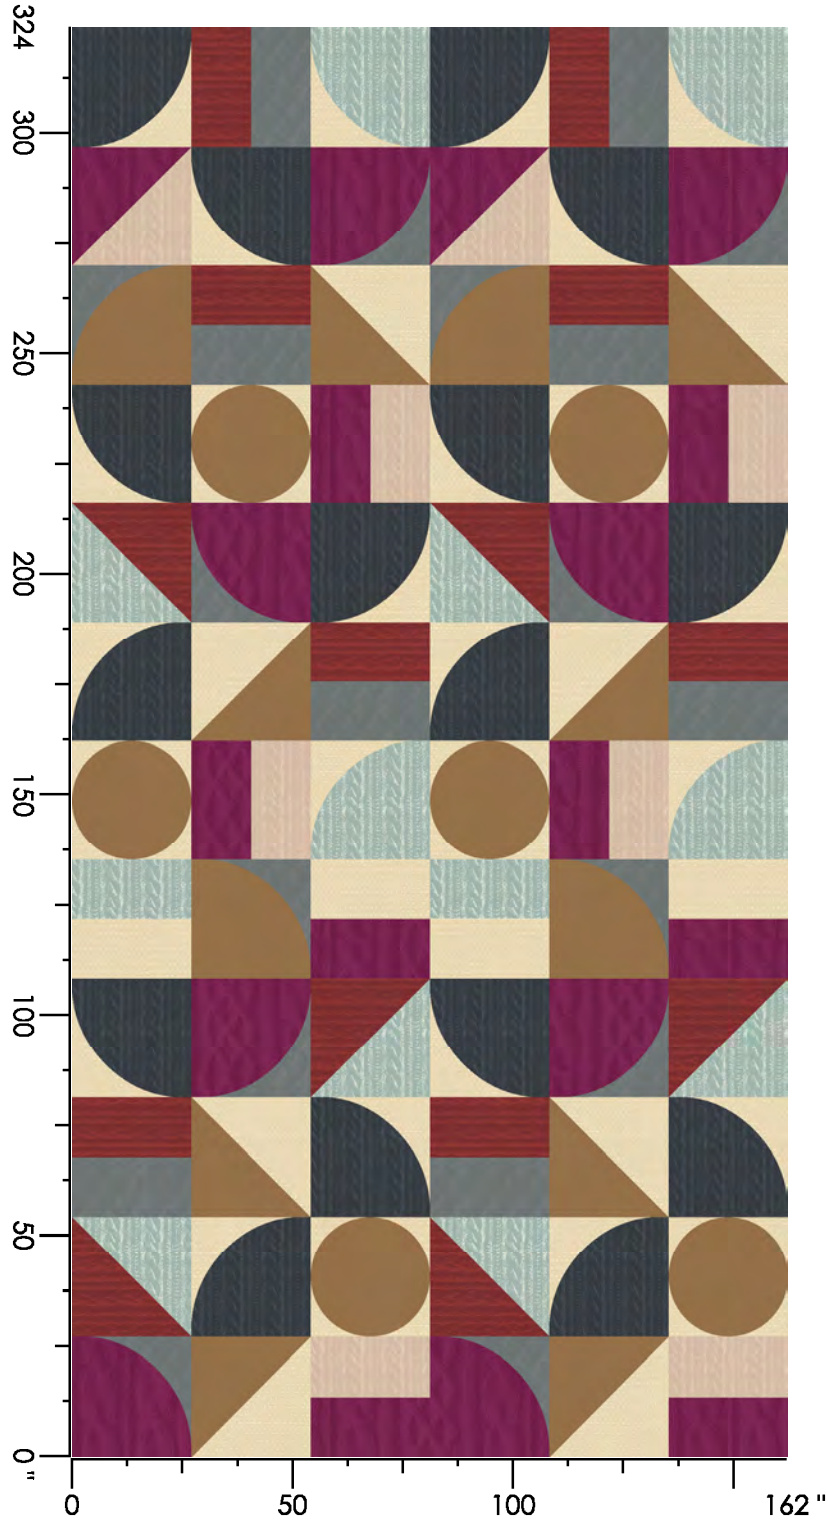

Design Number: V659 JB

Design Size: 162.00"W x 324.00"L

Repeat Type: STRAIGHT

1 repeat shown- not to scale

1 2041C 6.23%	2 3537C 4.31%	3 2512C 8.13%	4 4525C 7.78%	5 8004C 13.98%	6 3004C 12.89%	7 3009C 11.98%	8 8510C 5.79%	21 2041L 3.52%	22 3537L 1.24%
23 2512L 7.81%	24 4526L 2.27%	25 8004L 4.01%	26 3004L 2.53%	27 3009L 4.62%	28 8510L 2.92%