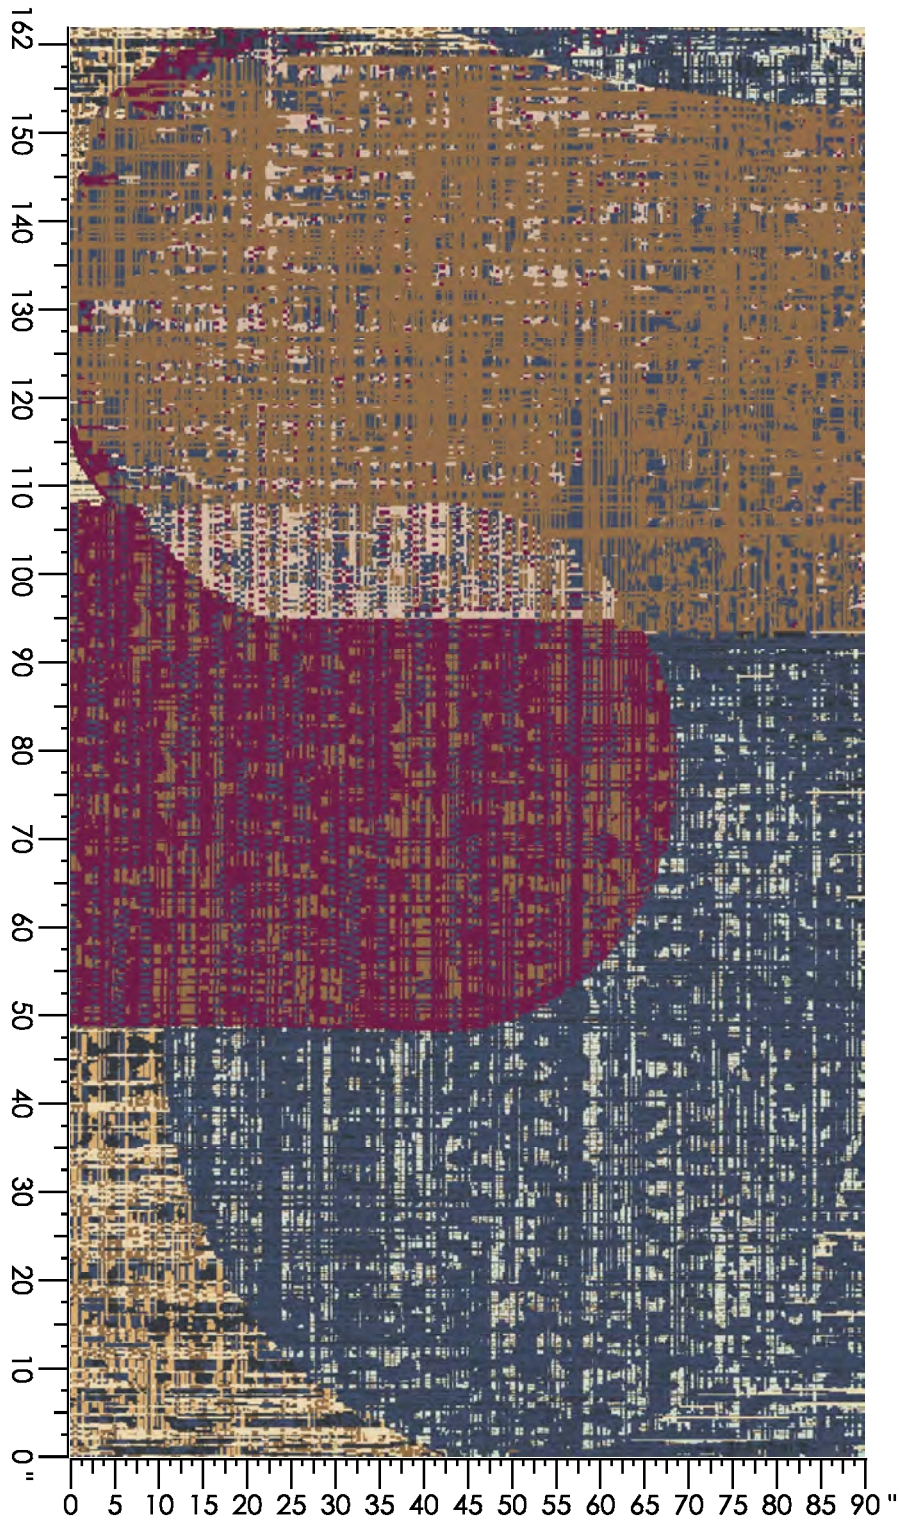

Design Number: LP2049 LD

Design Size: 90.00"W x 162.00"L

Repeat Type: CORRIDOR SPLIT

1 repeat shown- not to scale

1	2	3	4	5	6	7	8
8004C	2512C	X427C	3009C	3503L	3537C	4526C	3004C
8.45%	15.84%	32.72%	31.03%	1.24%	3.66%	4.82%	2.24%