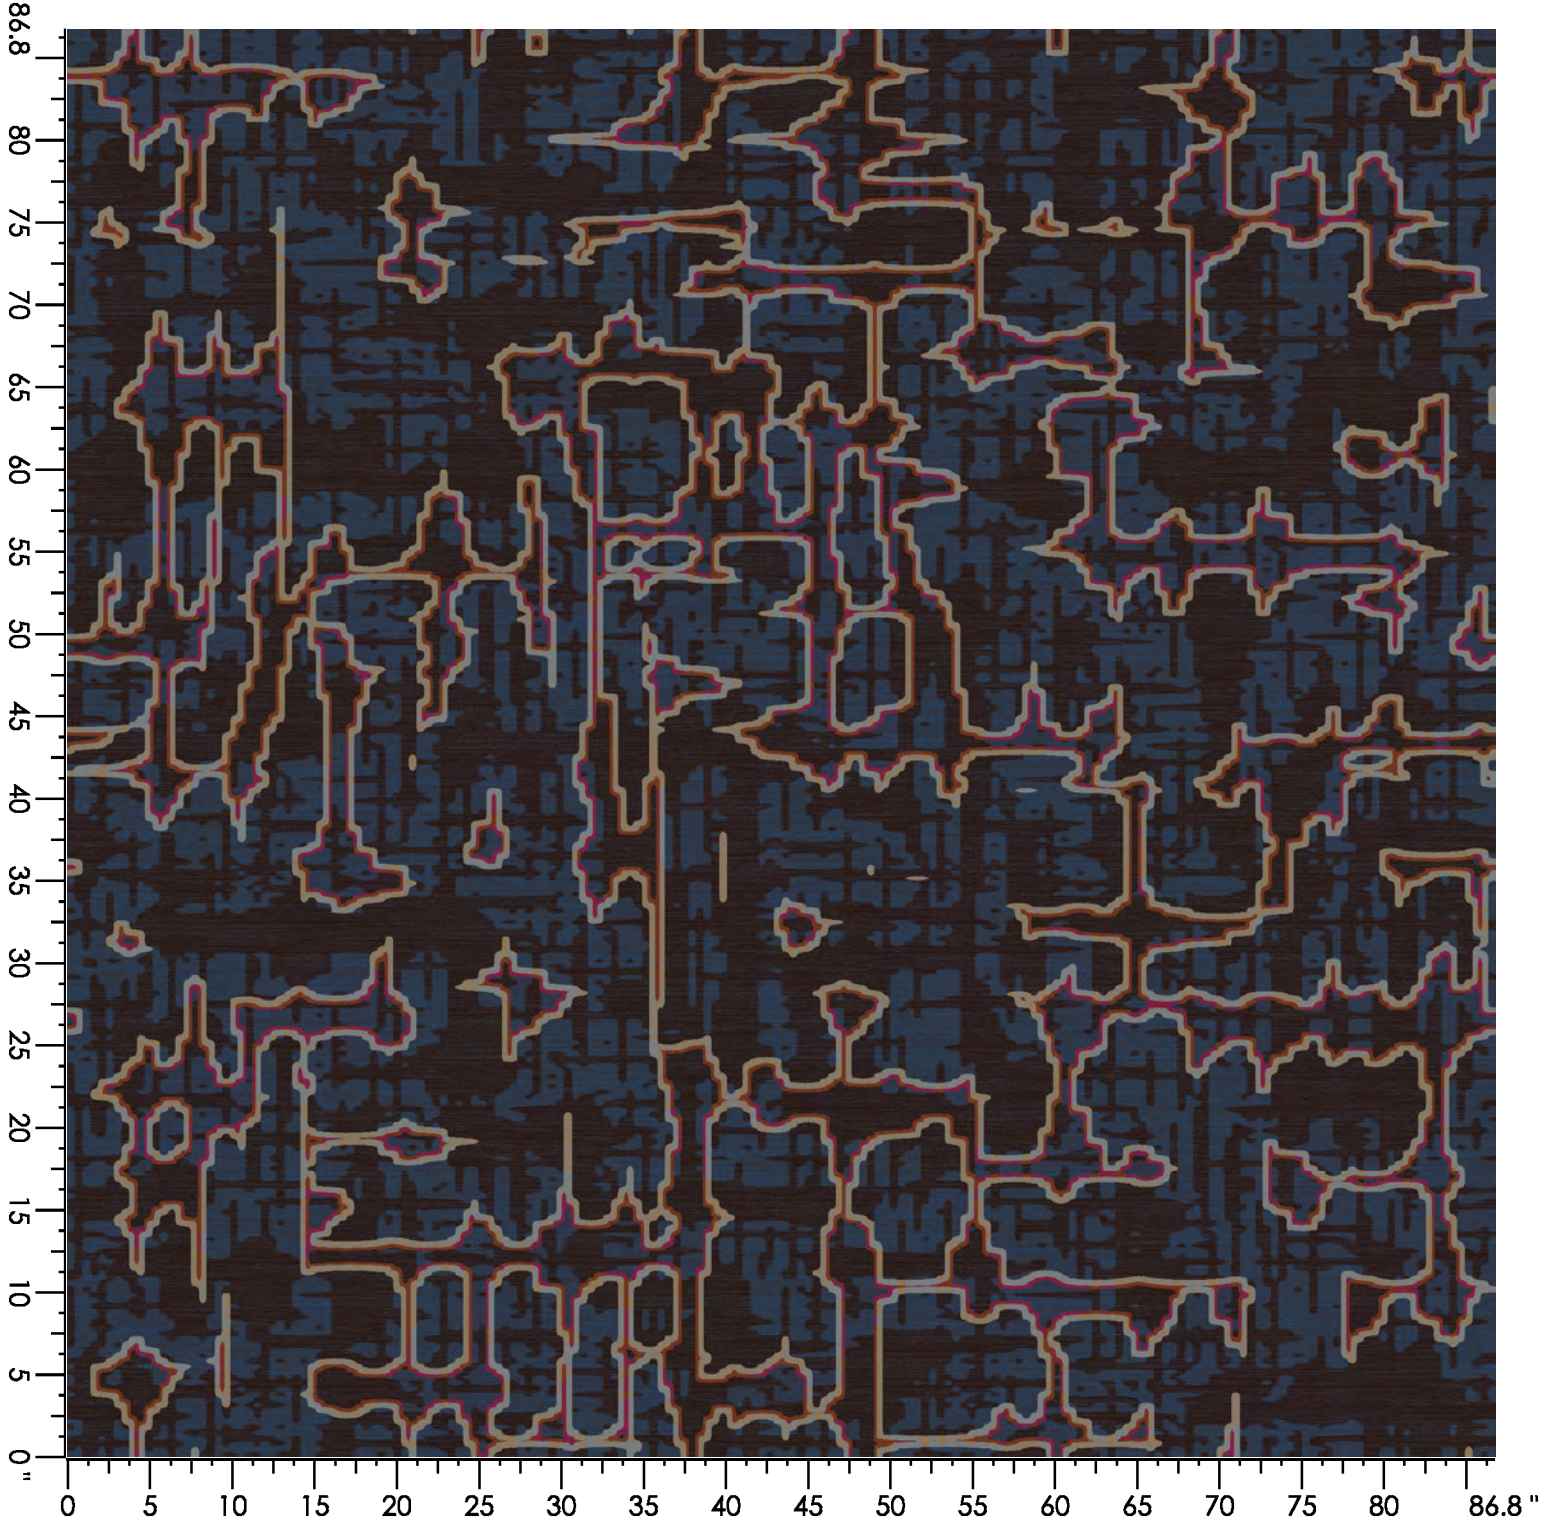

Design Number: AX999-7

KE

Design Size: 86.77"W x 86.77"L

Repeat Type: BROADLOOM

1 repeat shown- not to scale