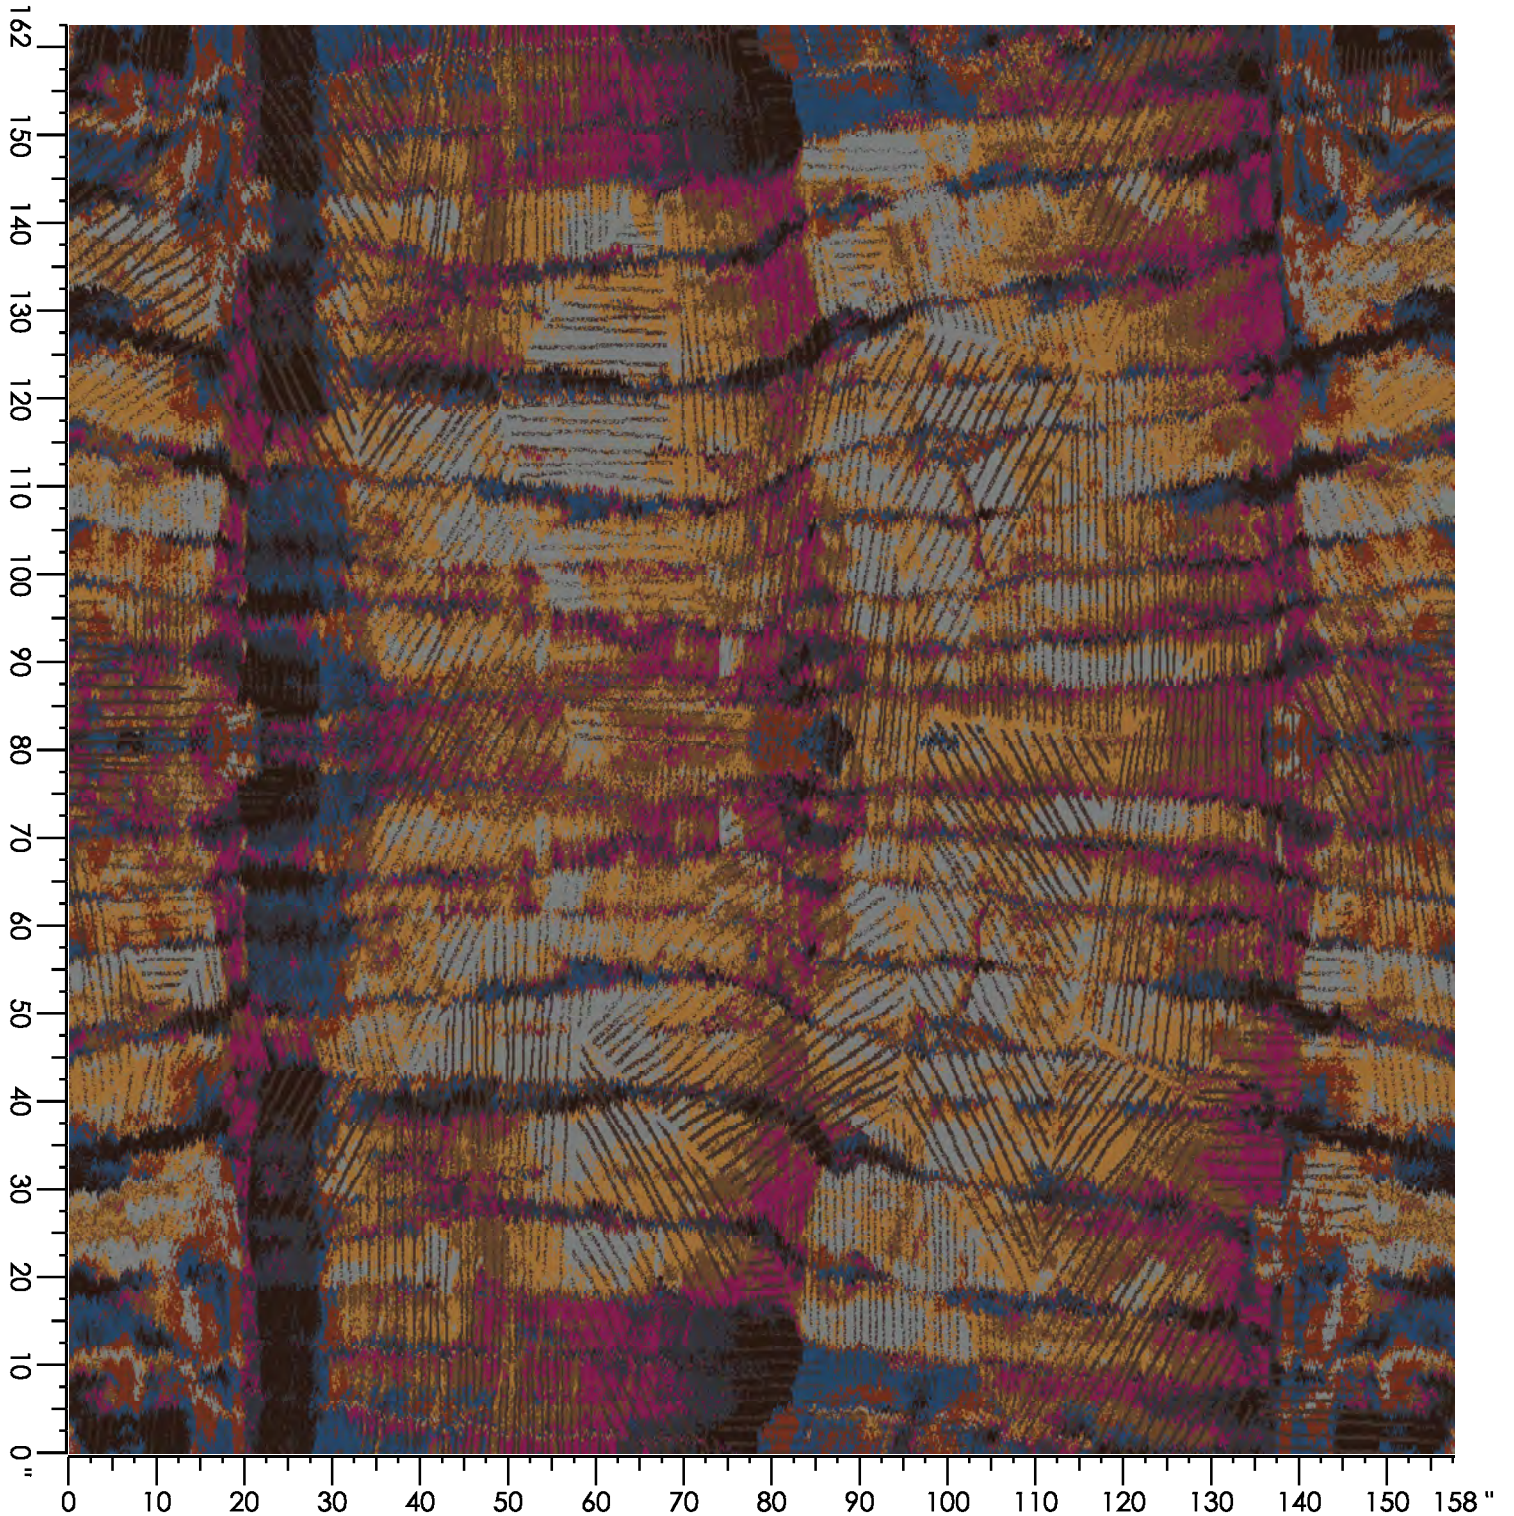

 **Tarkett** Hospitality

Design Number: AX985-7

MK

Design Size: 157.71"W x 157.71"L

Repeat Type: Side Match

1 repeat shown- not to scale

Design Number: AX997-8 -KE

Design Size: 157.71"W x 162.50"L

Repeat Type: BROADLOOM

1 repeat shown- not to scale

1	2	3	4	5	6	7	8	9
N653	E560	M878	C556	C656	C652	N652	C658	L769
6.41%	9.01%	6.91%	12.39%	18.28%	14.30%	17.23%	5.82%	9.66%

Design Number: AX998-9

Design Size: 157.71"W x 130.00"L

1 repeat shown- not to scale

1	2	3	4	5	6	7	8	9	10
A873	A990	E560	N652	E873	L769	M878	L651	C656	C556
14.89%	24.29%	0.33%	7.27%	8.00%	0.57%	3.76%	22.76%	2.17%	14.66%

11
G880
1.30%

Design Number: AX1001-10 KE