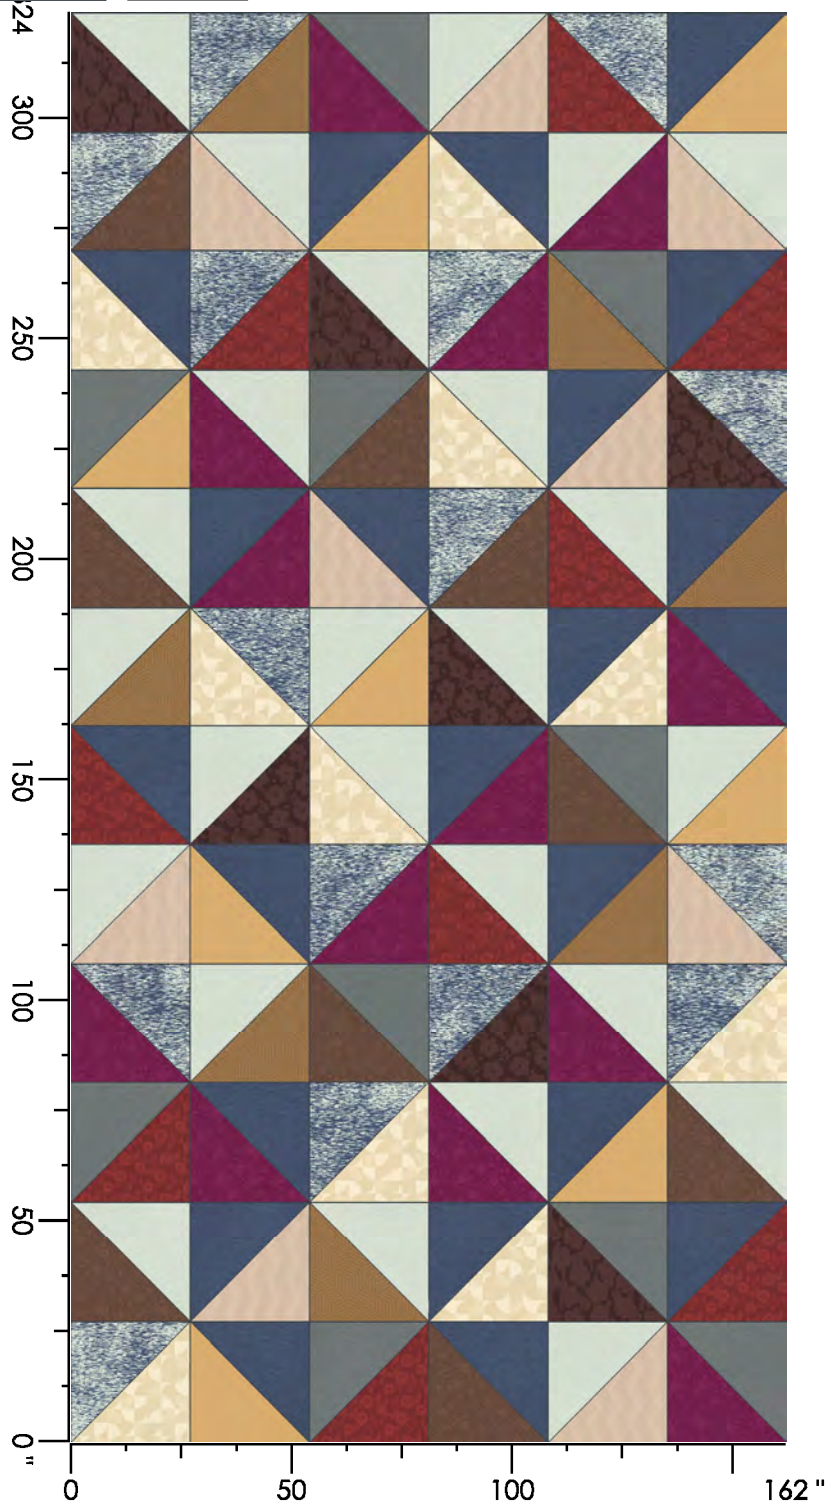

Repeat Type: BROADLOOM

1 repeat shown- not to scale

1	2	3	4	5	6	7	8	9
N653	E560	M878	C556	C656	C652	N652	C658	L769
6.41%	9.01%	6.91%	12.39%	18.28%	14.30%	17.23%	5.82%	9.66%

Design Number: AX998-9

Design Size: 157.71"W x 130.00"L

1 repeat shown- not to scale

1	2	3	4	5	6	7	8	9	10
A873	A990	E560	N652	E873	L769	M878	L651	C656	C556
14.89%	24.29%	0.33%	7.27%	8.00%	0.57%	3.76%	22.76%	2.17%	14.66%

11
G880
1.30%

Design Number: AX1001-10 KE

Repeat Type: STRAIGHT

1 repeat shown- not to scale

1 2041C 6.23%	2 3537C 4.31%	3 2512C 8.13%	4 4525C 7.78%	5 8004C 13.98%	6 3004C 12.89%	7 3009C 11.98%	8 8510C 5.79%	21 2041L 3.52%	22 3537L 1.24%
23 2512L 7.81%	24 4526L 2.27%	25 8004L 4.01%	26 3004L 2.53%	27 3009L 4.62%	28 8510L 2.92%				

1. AX1021-7 WOVEN AXMINSTER
2. AX985-7 WOVEN AXMINSTER
3. LVT-iD Latitude Abstract - Breccia Stria  
Marble
4. LVT - Adaptt Woodland
5. Carpet Tile : Savant, Saveur, Substance -  
Terrene
6. Tufted Broadloom - D4283
7. Millwork - Cabernet
8. Millwork- Canvas
9. Tufted Broadloom - Running Line - Revel 440