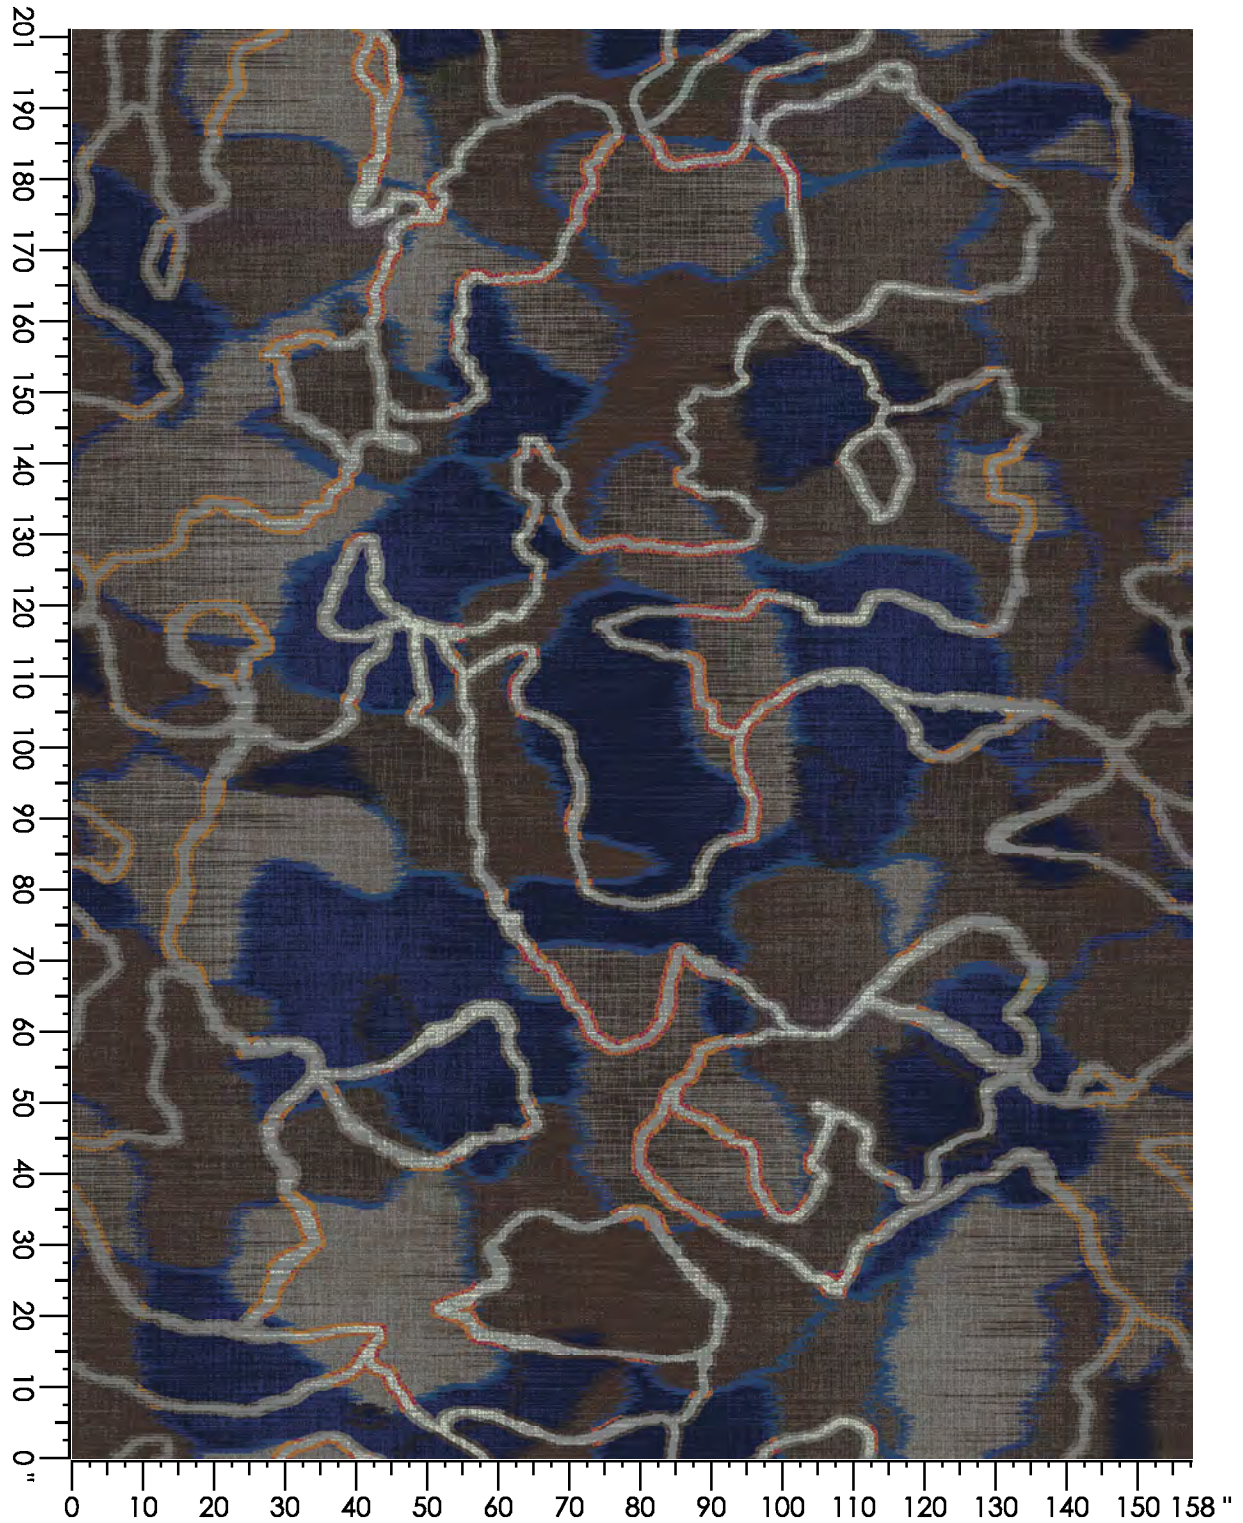

Repeat Type: BROADLOOM

1 repeat shown- not to scale

1	2	3	4	5	6	7	8	9
N653	E560	M878	C556	C656	C652	N652	C658	L769
6.41%	9.01%	6.91%	12.39%	18.28%	14.30%	17.23%	5.82%	9.66%

Design Number: AX998-9

Design Size: 157.71"W x 130.00"L

1 repeat shown- not to scale

1	2	3	4	5	6	7	8	9	10
A873	A990	E560	N652	E873	L769	M878	L651	C656	C556
14.89%	24.29%	0.33%	7.27%	8.00%	0.57%	3.76%	22.76%	2.17%	14.66%

11
G880
1.30%

Design Number: AX1001-10 KE

Repeat Type: STRAIGHT

1 repeat shown- not to scale

1 E560 17.94%	2 B658 27.83%	3 L769 1.64%	4 M878 0.31%	5 C658 3.25%	6 C652 0.00%	7 L765 9.69%	8 K769 0.36%	9 D556 15.08%	10 C656 2.65%
11 F651 0.69%	12 D660 8.34%	13 F652 5.06%	14 G880 7.16%						

1. AX1021-7 WOVEN AXMINSTER
2. AX985-7 WOVEN AXMINSTER
3. LVT-iD Latitude Abstract - Breccia Stria  
Marble
4. LVT - Adaptt Woodland
5. Carpet Tile : Savant, Saveur, Substance -  
Terrene
6. Tufted Broadloom - D4283
7. Millwork - Cabernet
8. Millwork- Canvas
9. Tufted Broadloom - Running Line - Revel 440