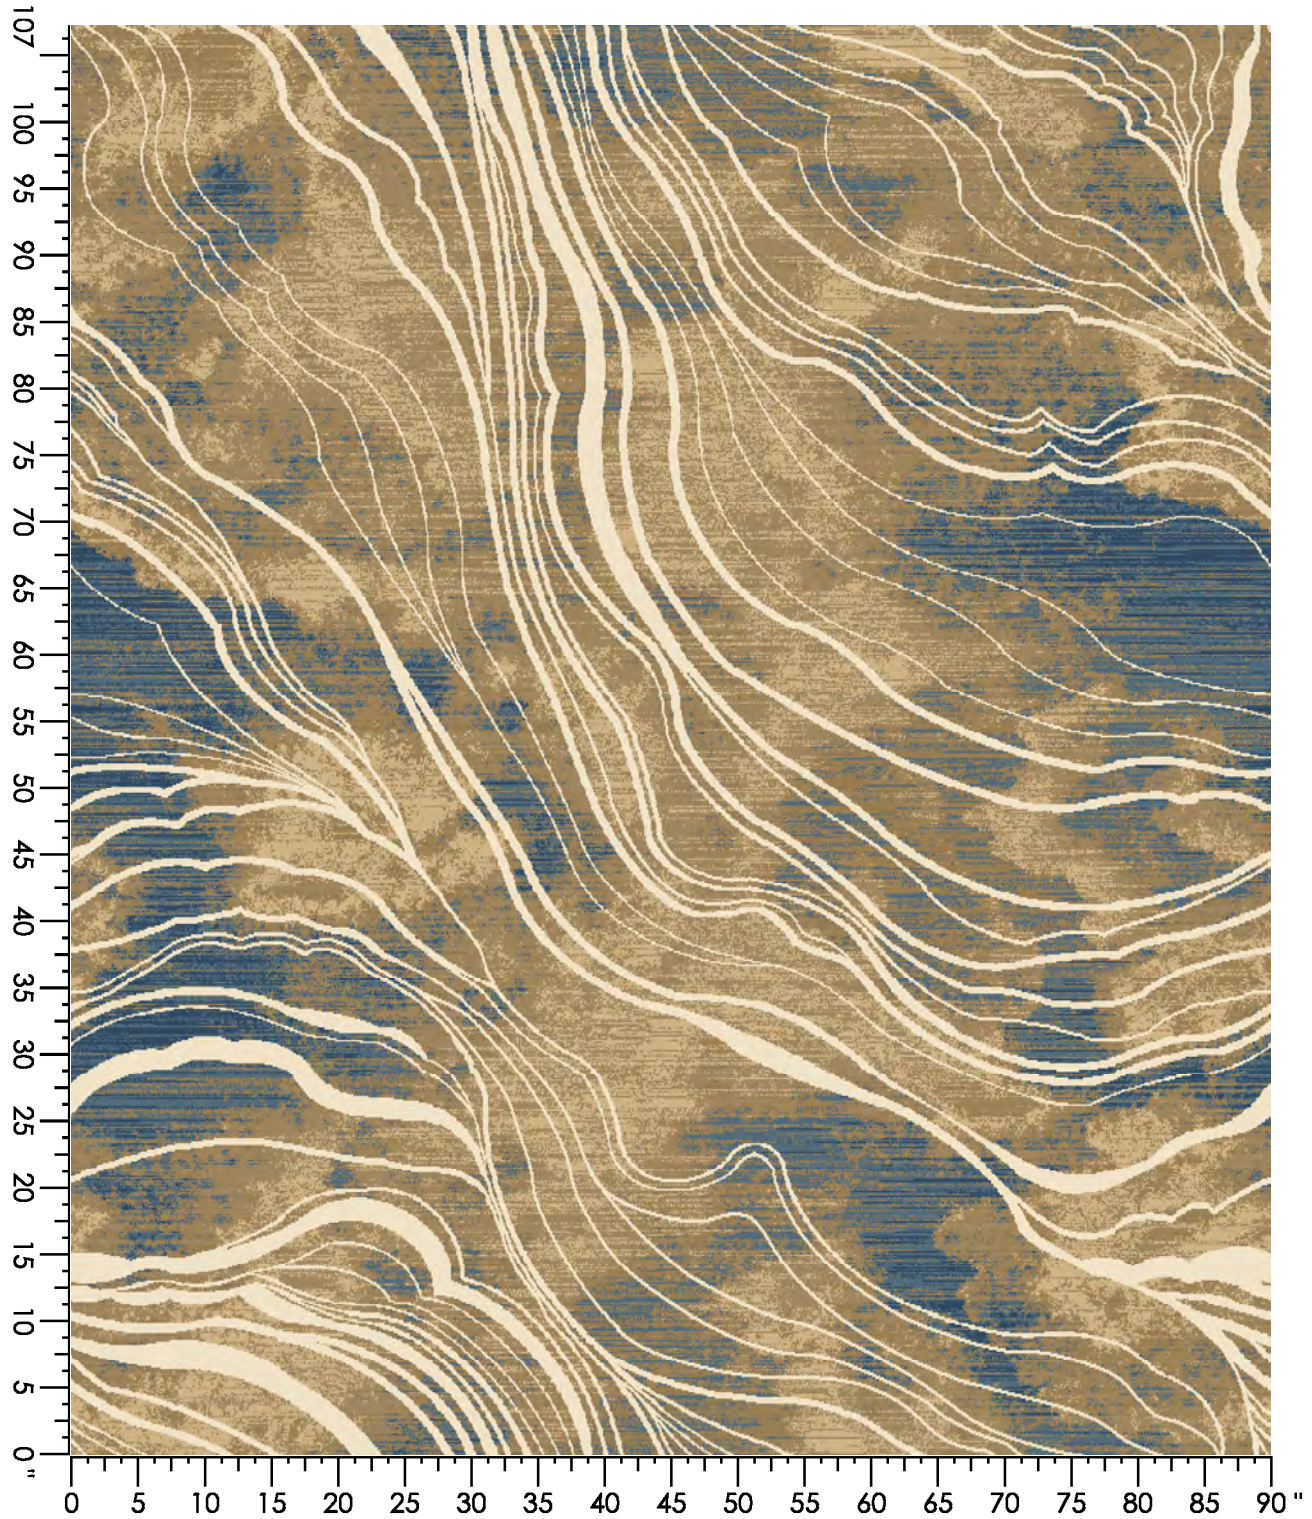

Design Number: LP1895

Design Size: 90.00"W x 107.25"L

Repeat Type: SIDE MATCH

1 repeat shown- not to scale

1	4	5	6	7	8
3006C	X52C	7512C	3528C	5515C	5003C
18.43%	14.54%	28.65%	21.07%	13.43%	3.89%