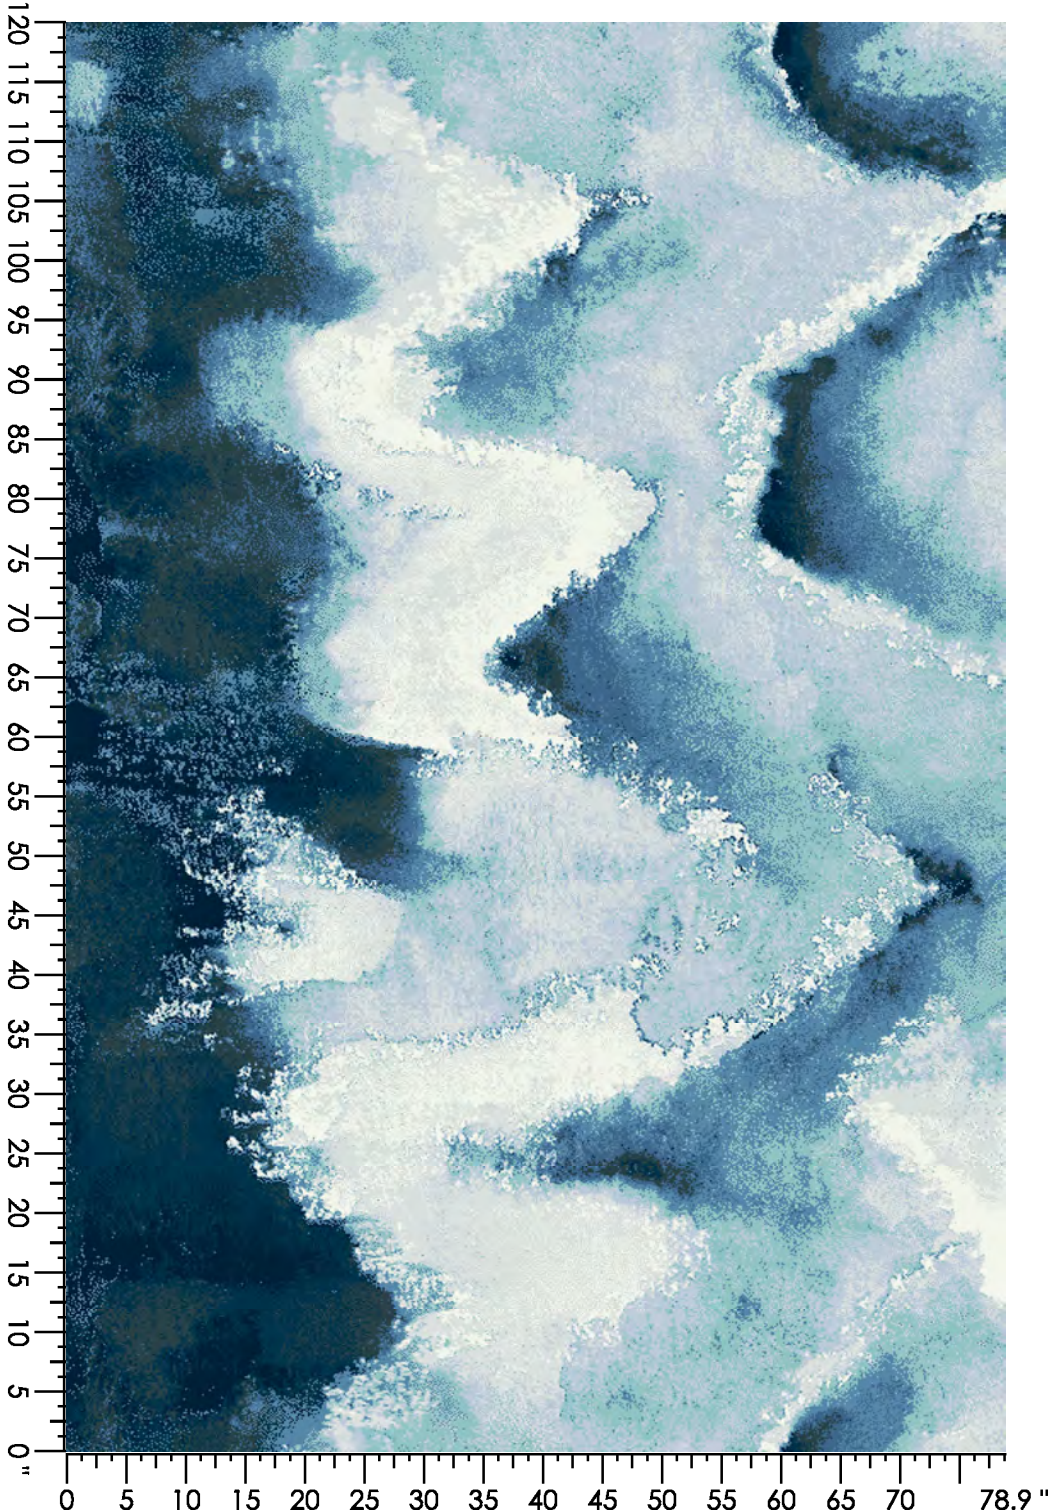

Design Number: AX1052-8

Design Size: 78.86"W x 120.00"L

Repeat Type: CORRIDOR SPLIT

1 repeat shown- not to scale

1	2	3	4	5	6	7	8	9
B873	N878	M880	L878	K878	F877	G875	A560	A556
4.98%	8.88%	7.89%	5.69%	12.77%	16.94%	18.72%	15.83%	8.30%