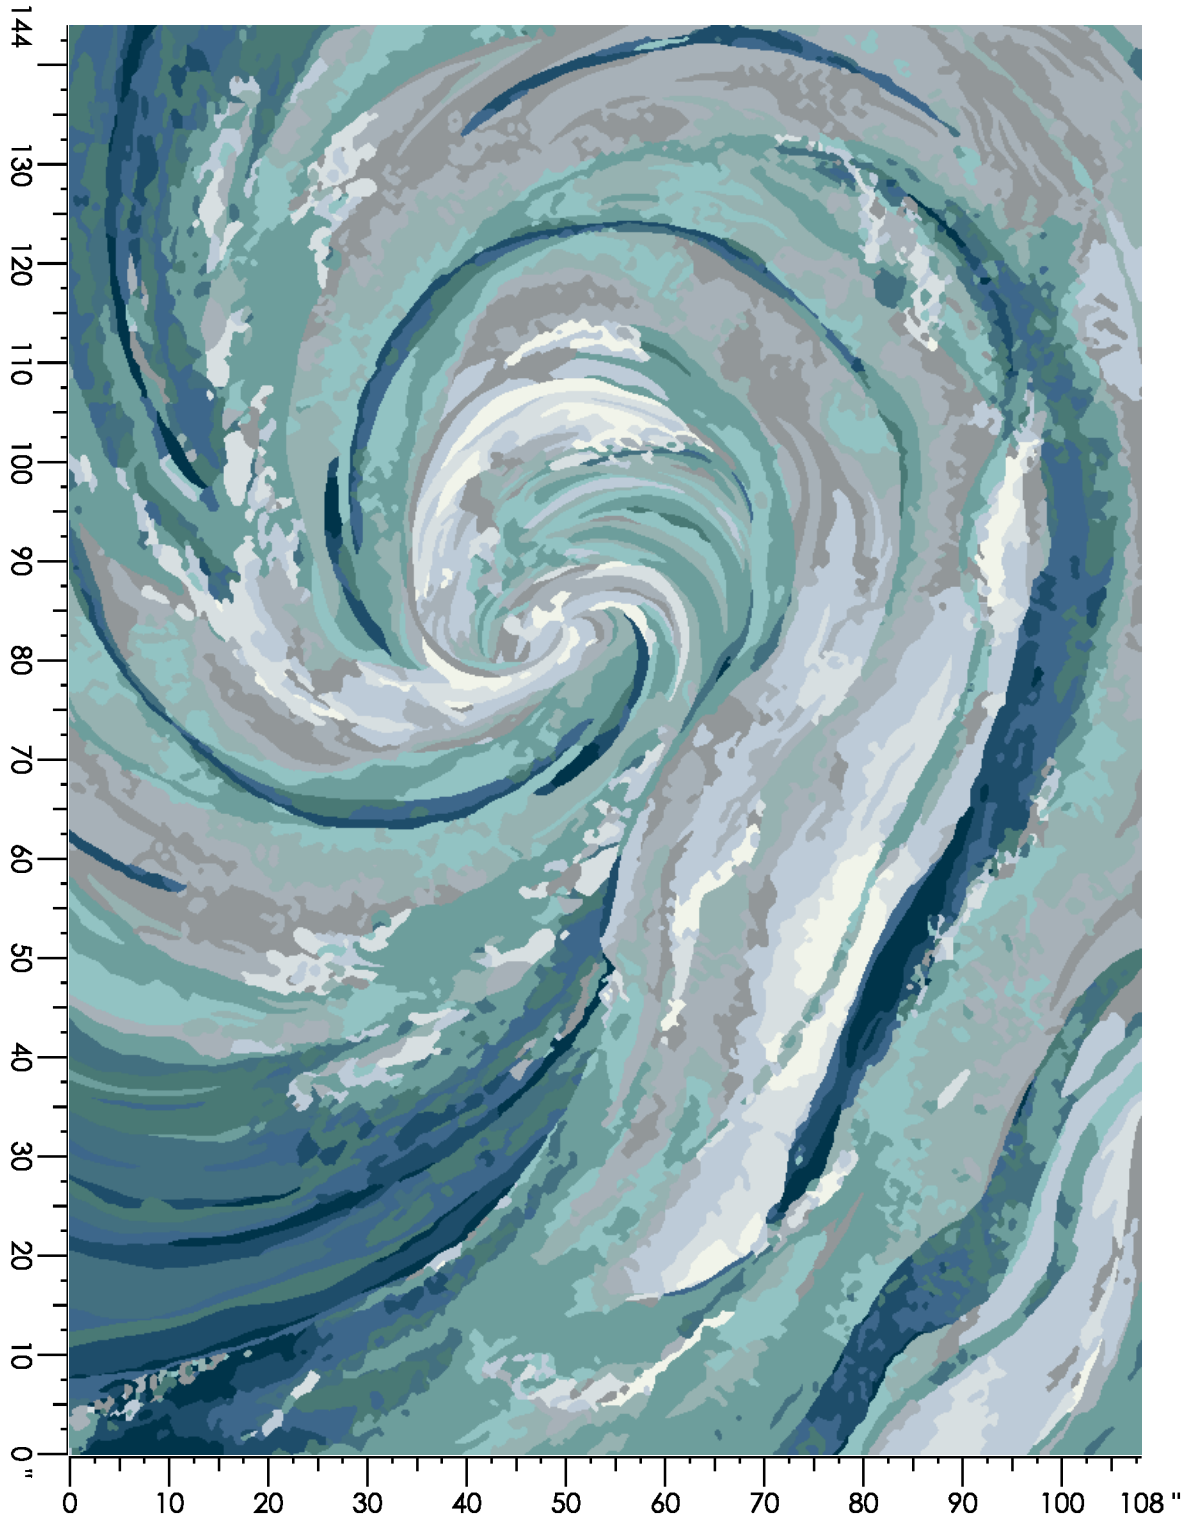

Design Number: HT103

Design Size: 108.00"W x 144.00"L

Repeat Type: NONE, RUG

1 repeat shown- not to scale

1 N878 1.87%	2 N878/L878 4.82%	3 L878 5.89%	4 L878/B879 5.46%	5 B879 5.25%	6 B879/F877 18.18%	7 F877 8.60%	8 F877/B560 12.01%	9 B560 8.94%	10 B560/G875 12.61%
11 G875 8.84%	12 G875/A556 5.50%	13 A556 2.04%