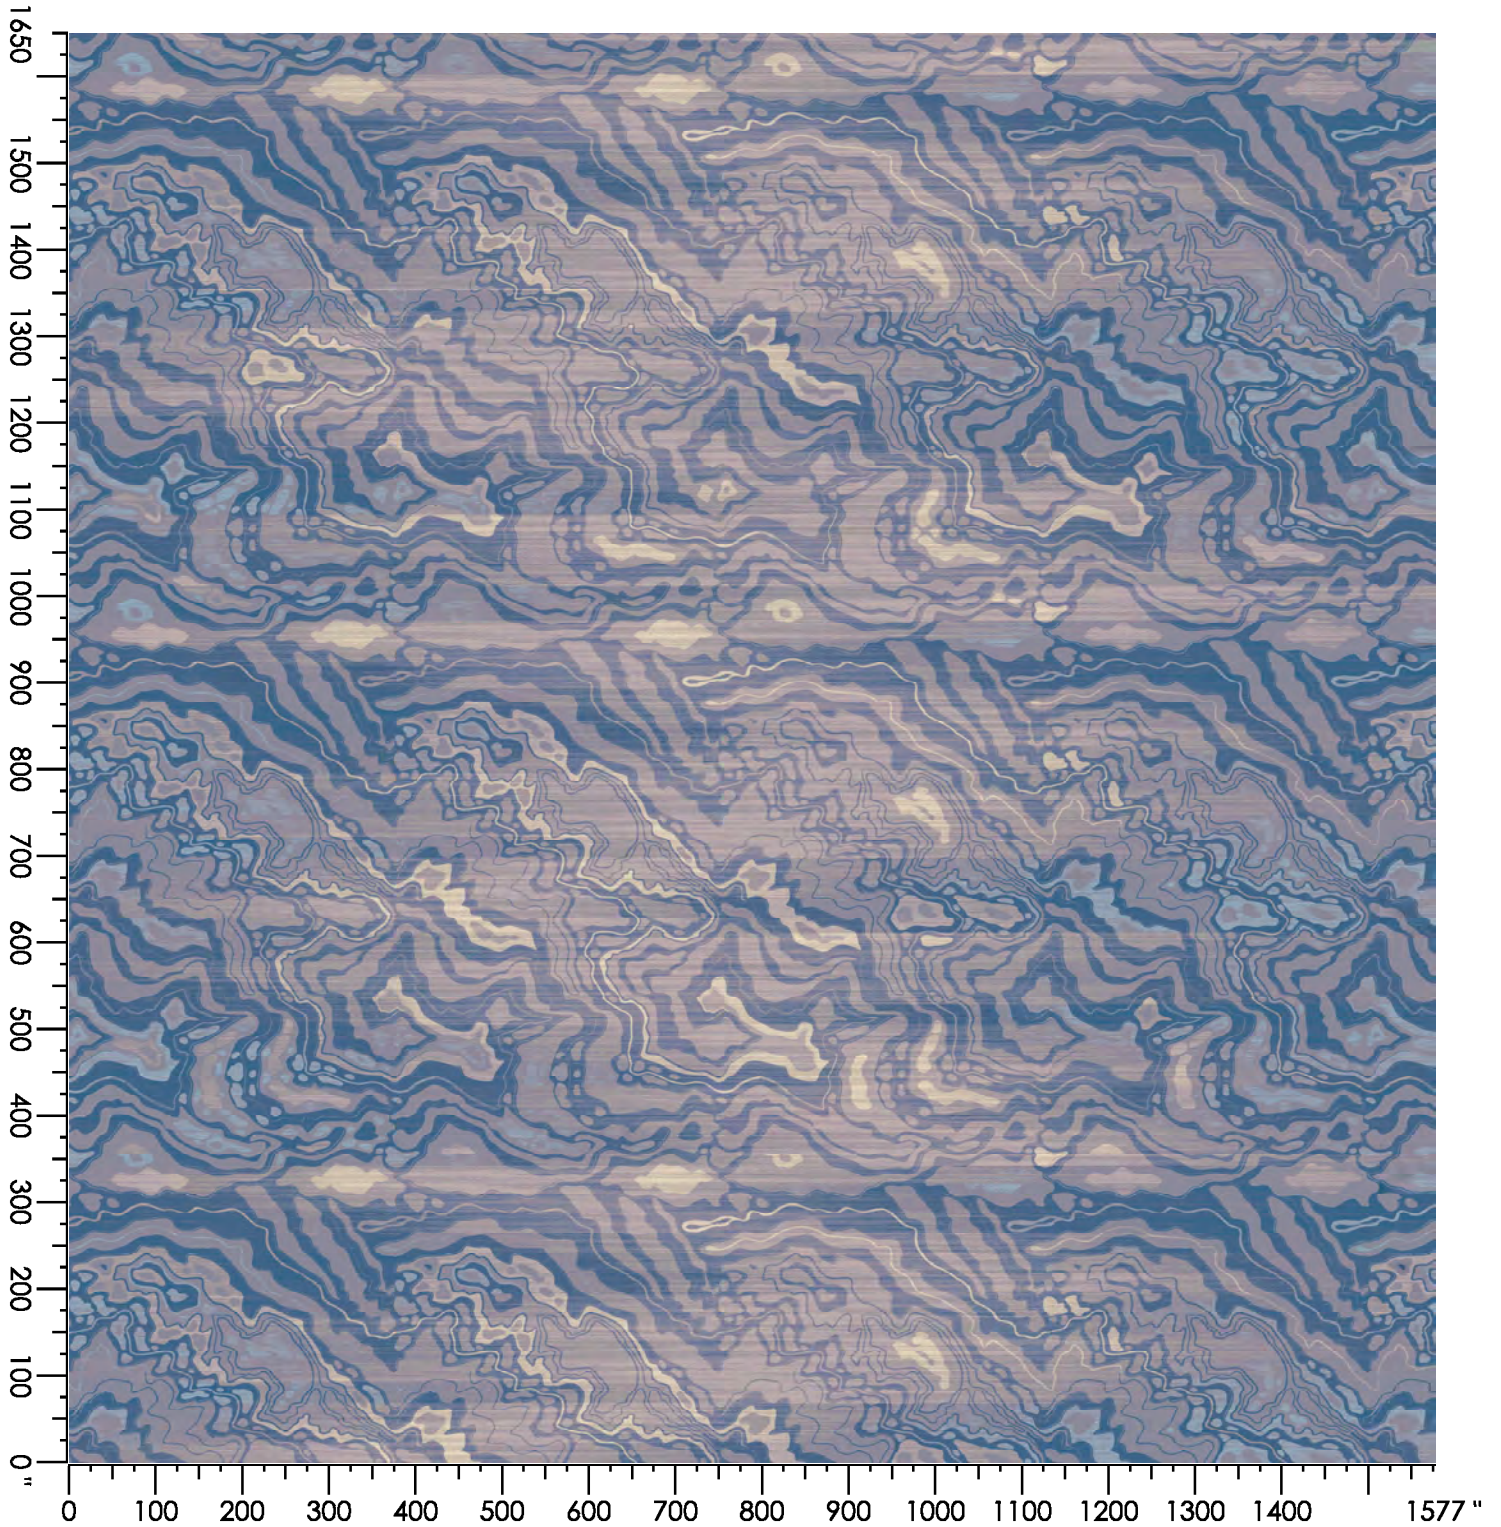

Design Number: AX1047-8

Design Size: 1577.14"W x 1650.00"L

Repeat Type: STRAIGHT

1 repeat shown- not to scale

1	2	3	4	5	6	7
A554	C551	G878	F651	D875	H652	L878
0.51%	6.42%	2.80%	23.79%	42.84%	0.00%	23.64%