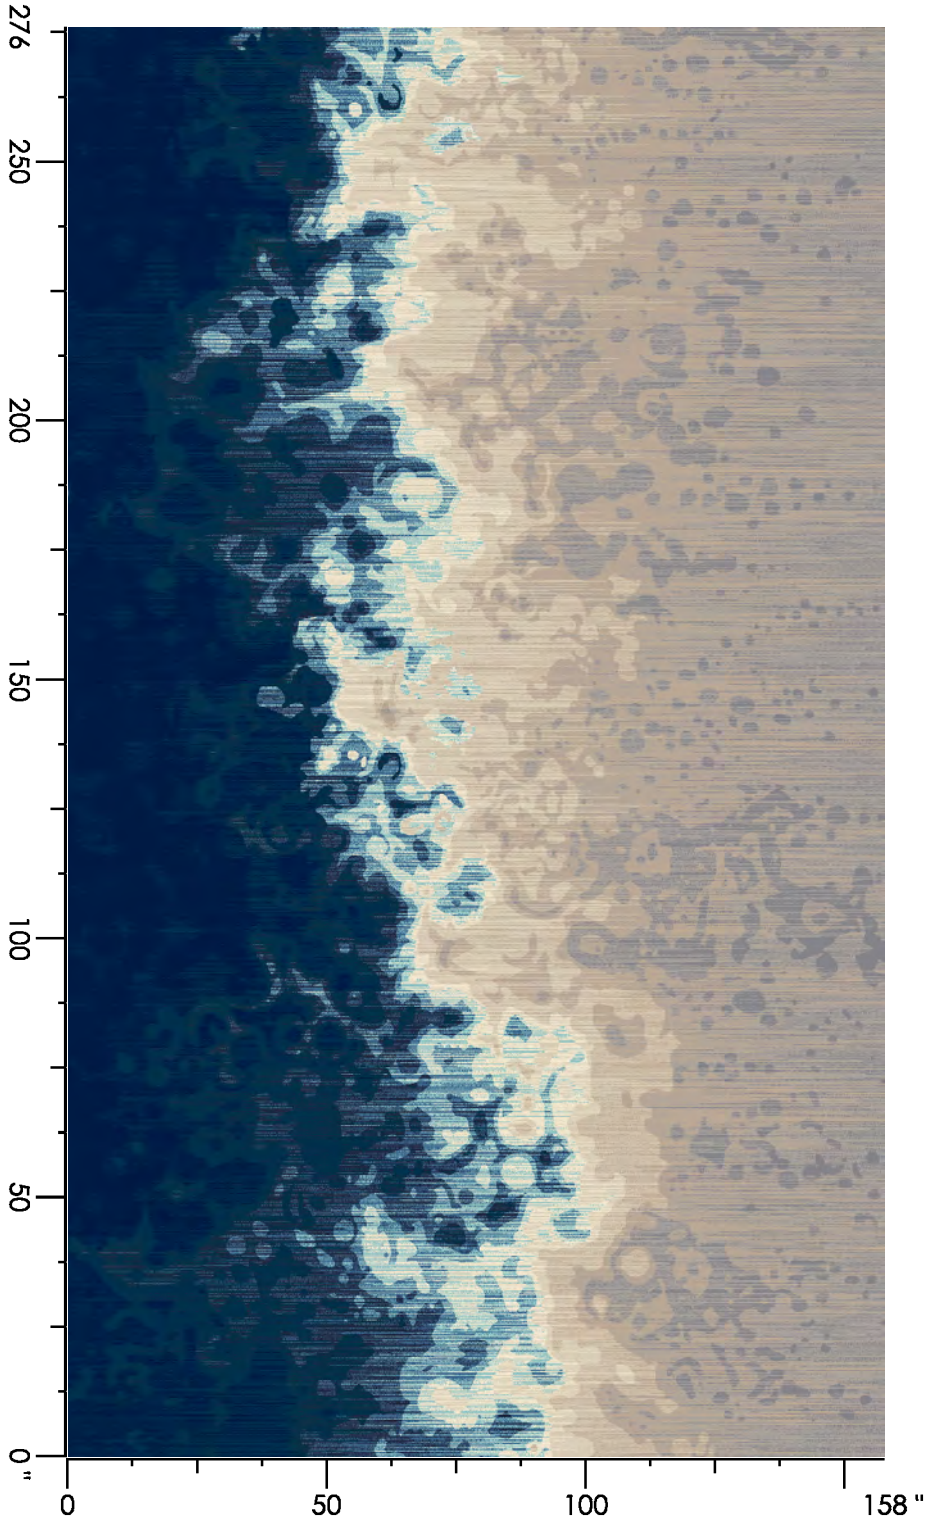

Design Number: AX915-8

Design Size: 157.71"W x 138.00"L

Repeat Type: STRAIGHT

1 repeat shown- not to scale

1	2	3	4	5	6	7
G875	F877	L878	L873	A873	B873	N872
5.46%	9.08%	14.63%	16.46%	11.87%	21.34%	21.15%

Design Number: AX1015-8

Design Size: 315.43"W x 137.50"L

Repeat Type: 2 LOOMS

1 repeat shown- not to scale

1	2	3	4	5
G875	L878	A874	A873	N872
2.49%	15.69%	35.14%	42.39%	4.29%

Design Number: AX1016-7

Design Size: 157.71"W x 276.00"L

Repeat Type: NO SM

1 repeat shown- not to scale

1 N872 14.05%	2 B873 7.84%	3 N878 6.26%	4 A873 5.78%	5 L878 5.46%	6 F877 4.84%	7 A554 3.86%	8 G653 4.64%	9 C551 6.83%	10 H652 14.14%
11 F651 18.14%	12 D875 8.15%								

Repeat Type: STRAIGHT

1 repeat shown- not to scale

1	2	3	4	5	6
G875	F651	D875	L878	A873	A874
9.58%	3.60%	12.87%	29.49%	1.52%	42.95%

Design Number: AX1049-8

Design Size: 78.86"W x 78.75"L

Repeat Type: SIDE MATCH