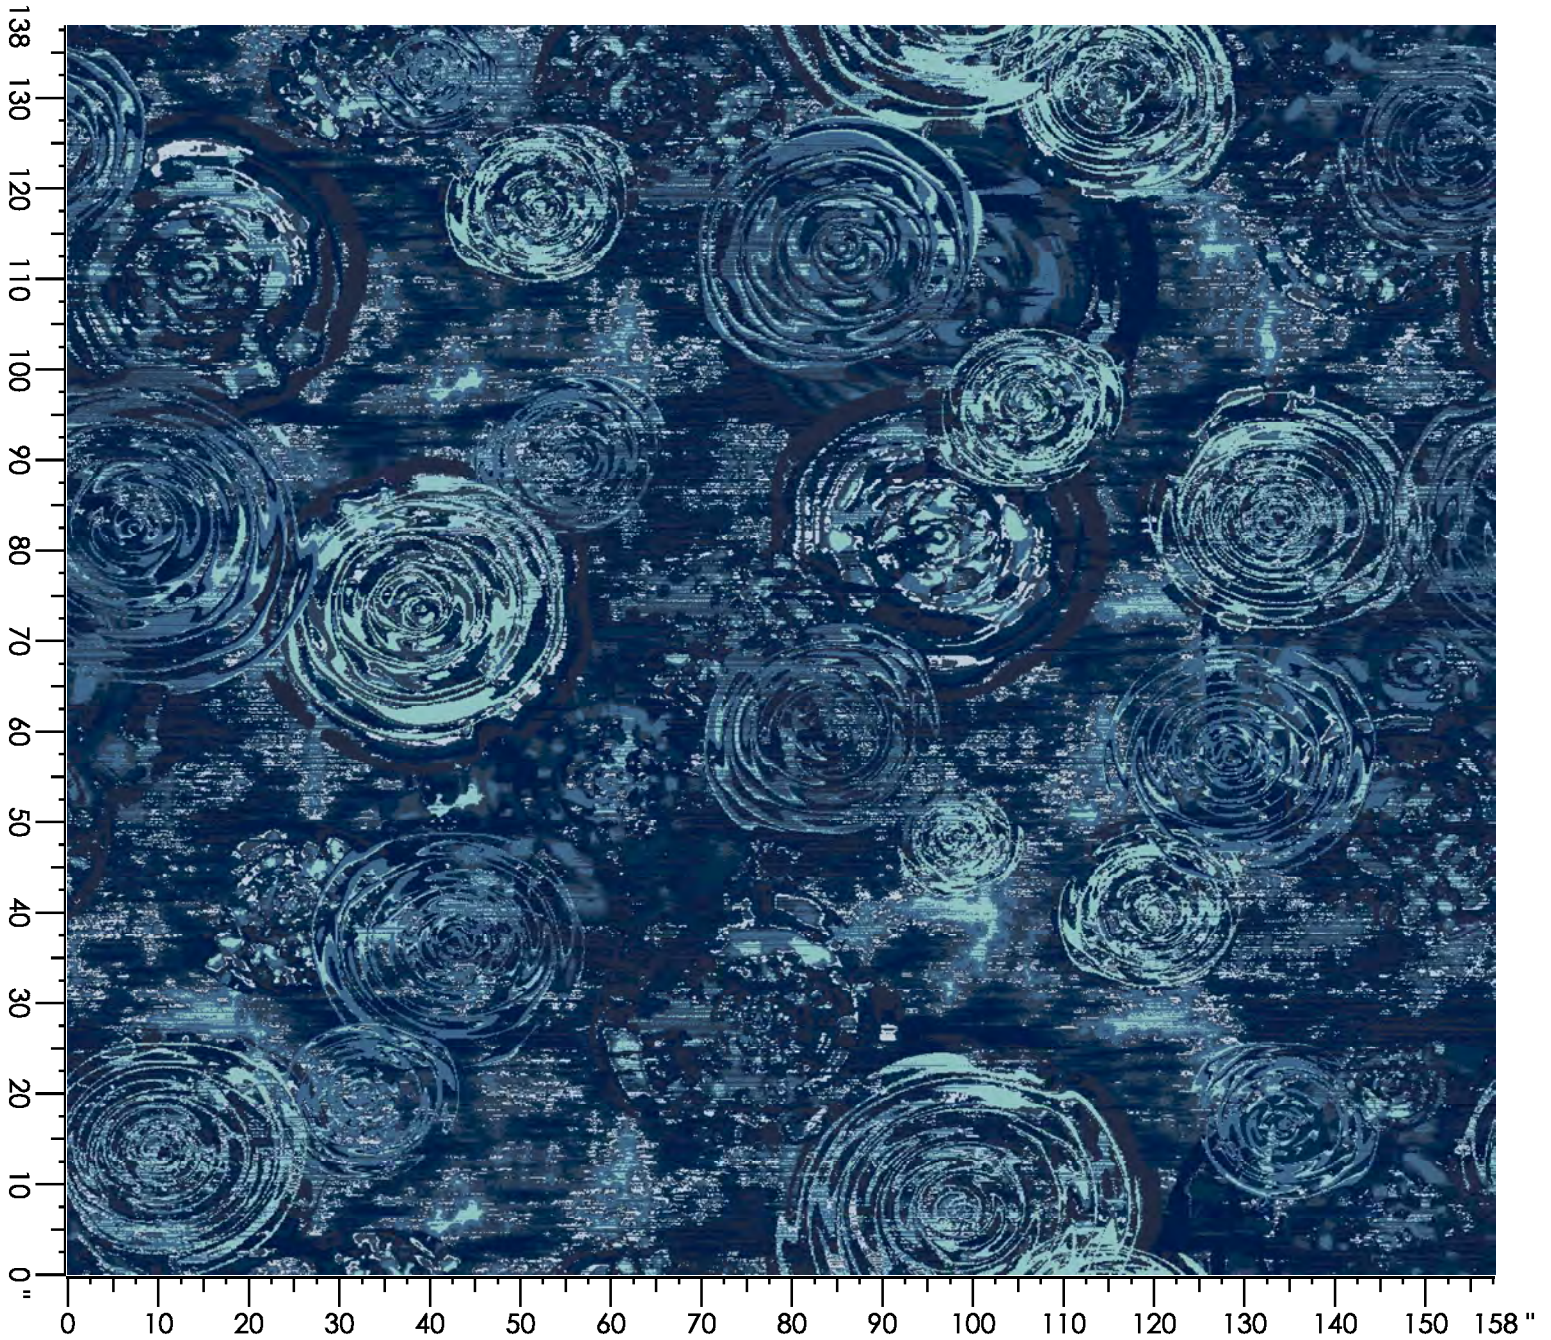

 **Tarkett** Hospitality

Design Number: LP2081

Design Size: 180.00"W x 248.00"L

Repeat Type: Side Match

1 repeat shown- not to scale

1	2	3	4	5	6	7	8
4003C	5510C	4089C	5523C	5515C	4525C	5520C	X395C
5.45%	9.31%	12.59%	12.22%	10.61%	20.48%	17.85%	11.48%

Design Number: AX915-8

Design Size: 157.71"W x 138.00"L

Repeat Type: STRAIGHT

1 repeat shown- not to scale

1	2	3	4	5	6	7
G875	F877	L878	L873	A873	B873	N872
5.46%	9.08%	14.63%	16.46%	11.87%	21.34%	21.15%

Design Number: AX1015-8

Repeat Type: STRAIGHT

1 repeat shown- not to scale

1	2	3	4	5	6
G875	F651	D875	L878	A873	A874
9.58%	3.60%	12.87%	29.49%	1.52%	42.95%

Design Number: AX1049-8

Design Size: 78.86"W x 78.75"L

Repeat Type: SIDE MATCH