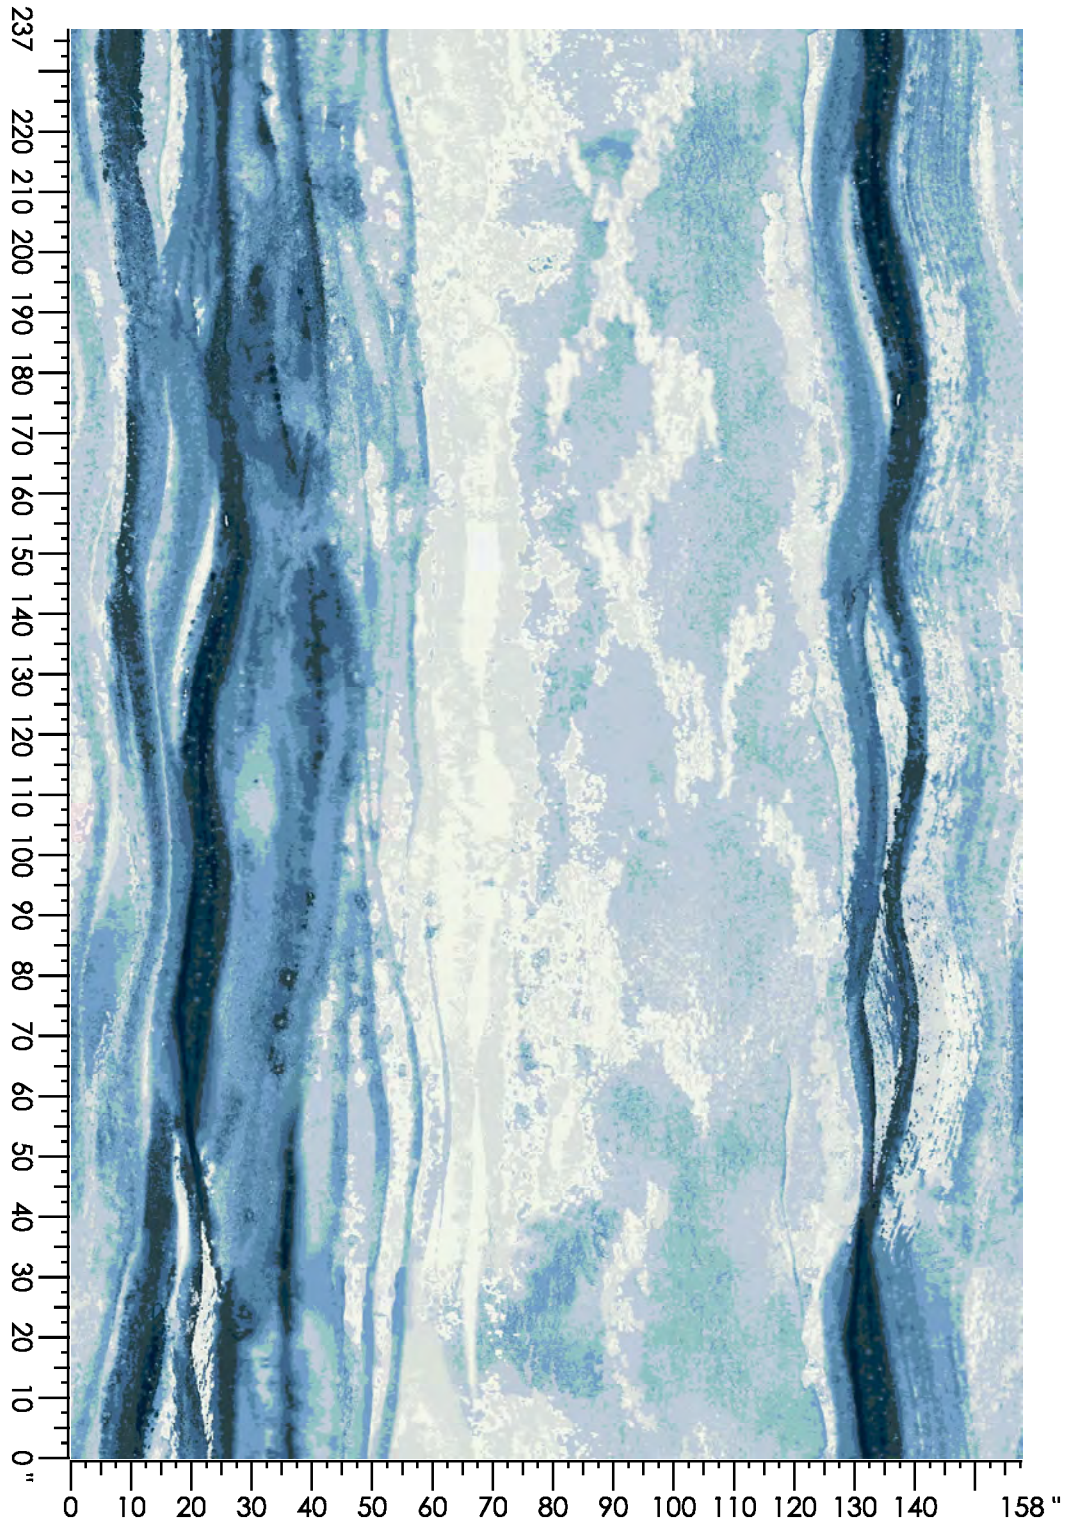

Design Number: AX1053-8

Design Size: 157.71"W x 237.00"L

Repeat Type: SIDE MATCH

1 repeat shown- not to scale

1	2	3	4	5	6	7	8	9	10
B873	N878	M880	L878	K878	H876	F877	G875	A560	A556
0.67%	1.34%	4.49%	6.02%	8.61%	11.46%	13.24%	26.61%	15.42%	12.14%