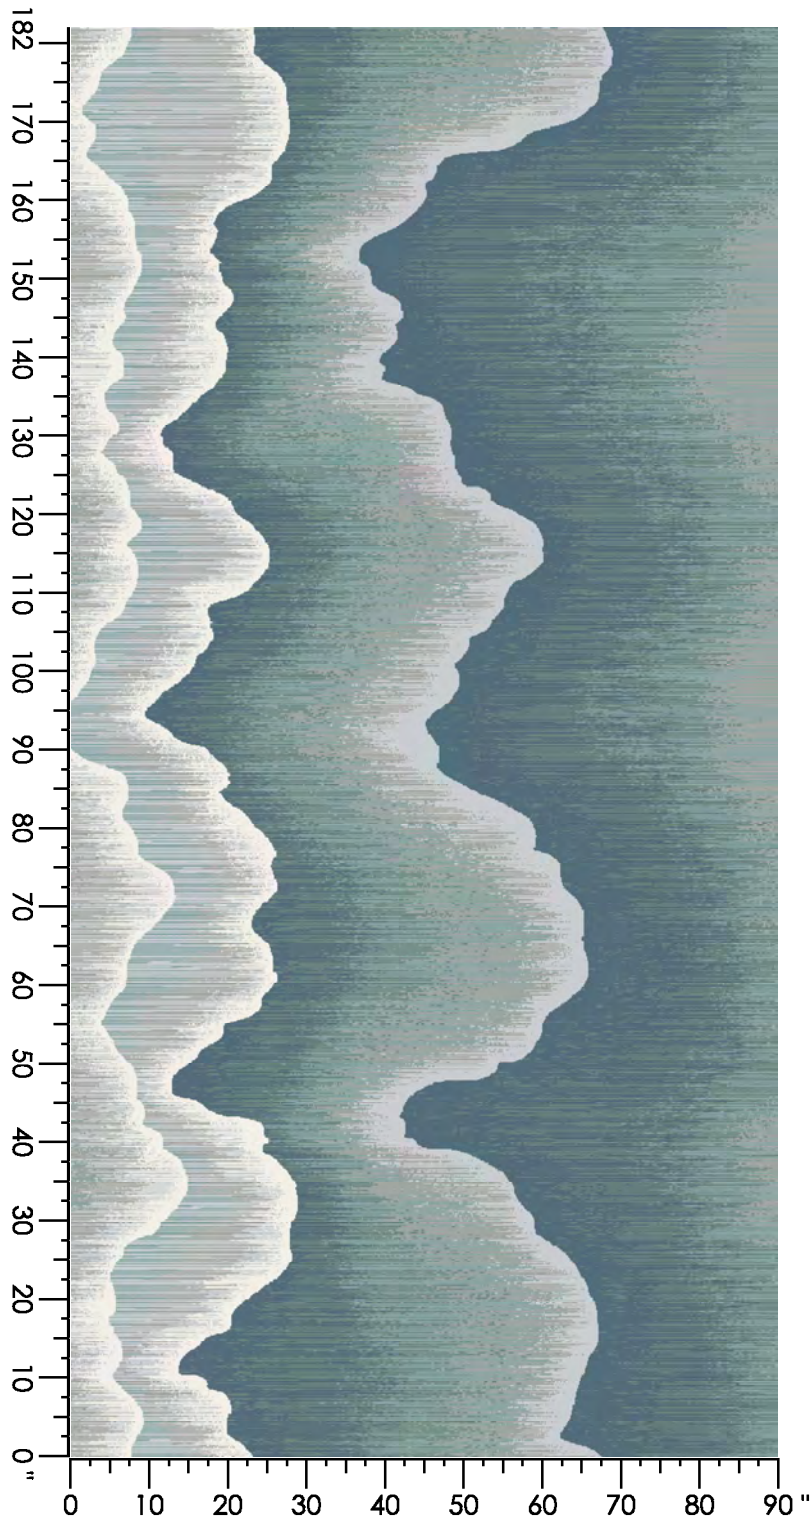

Design Number: L2030

Design Size: 90.00"W x 182.00"L

Repeat Type: CORRIDOR SPLIT

1 repeat shown- not to scale

1	2	3	4	5	6
1504C	X395C	8533C	5520C	4016C	5515C
7.18%	15.79%	13.24%	18.56%	22.28%	22.95%