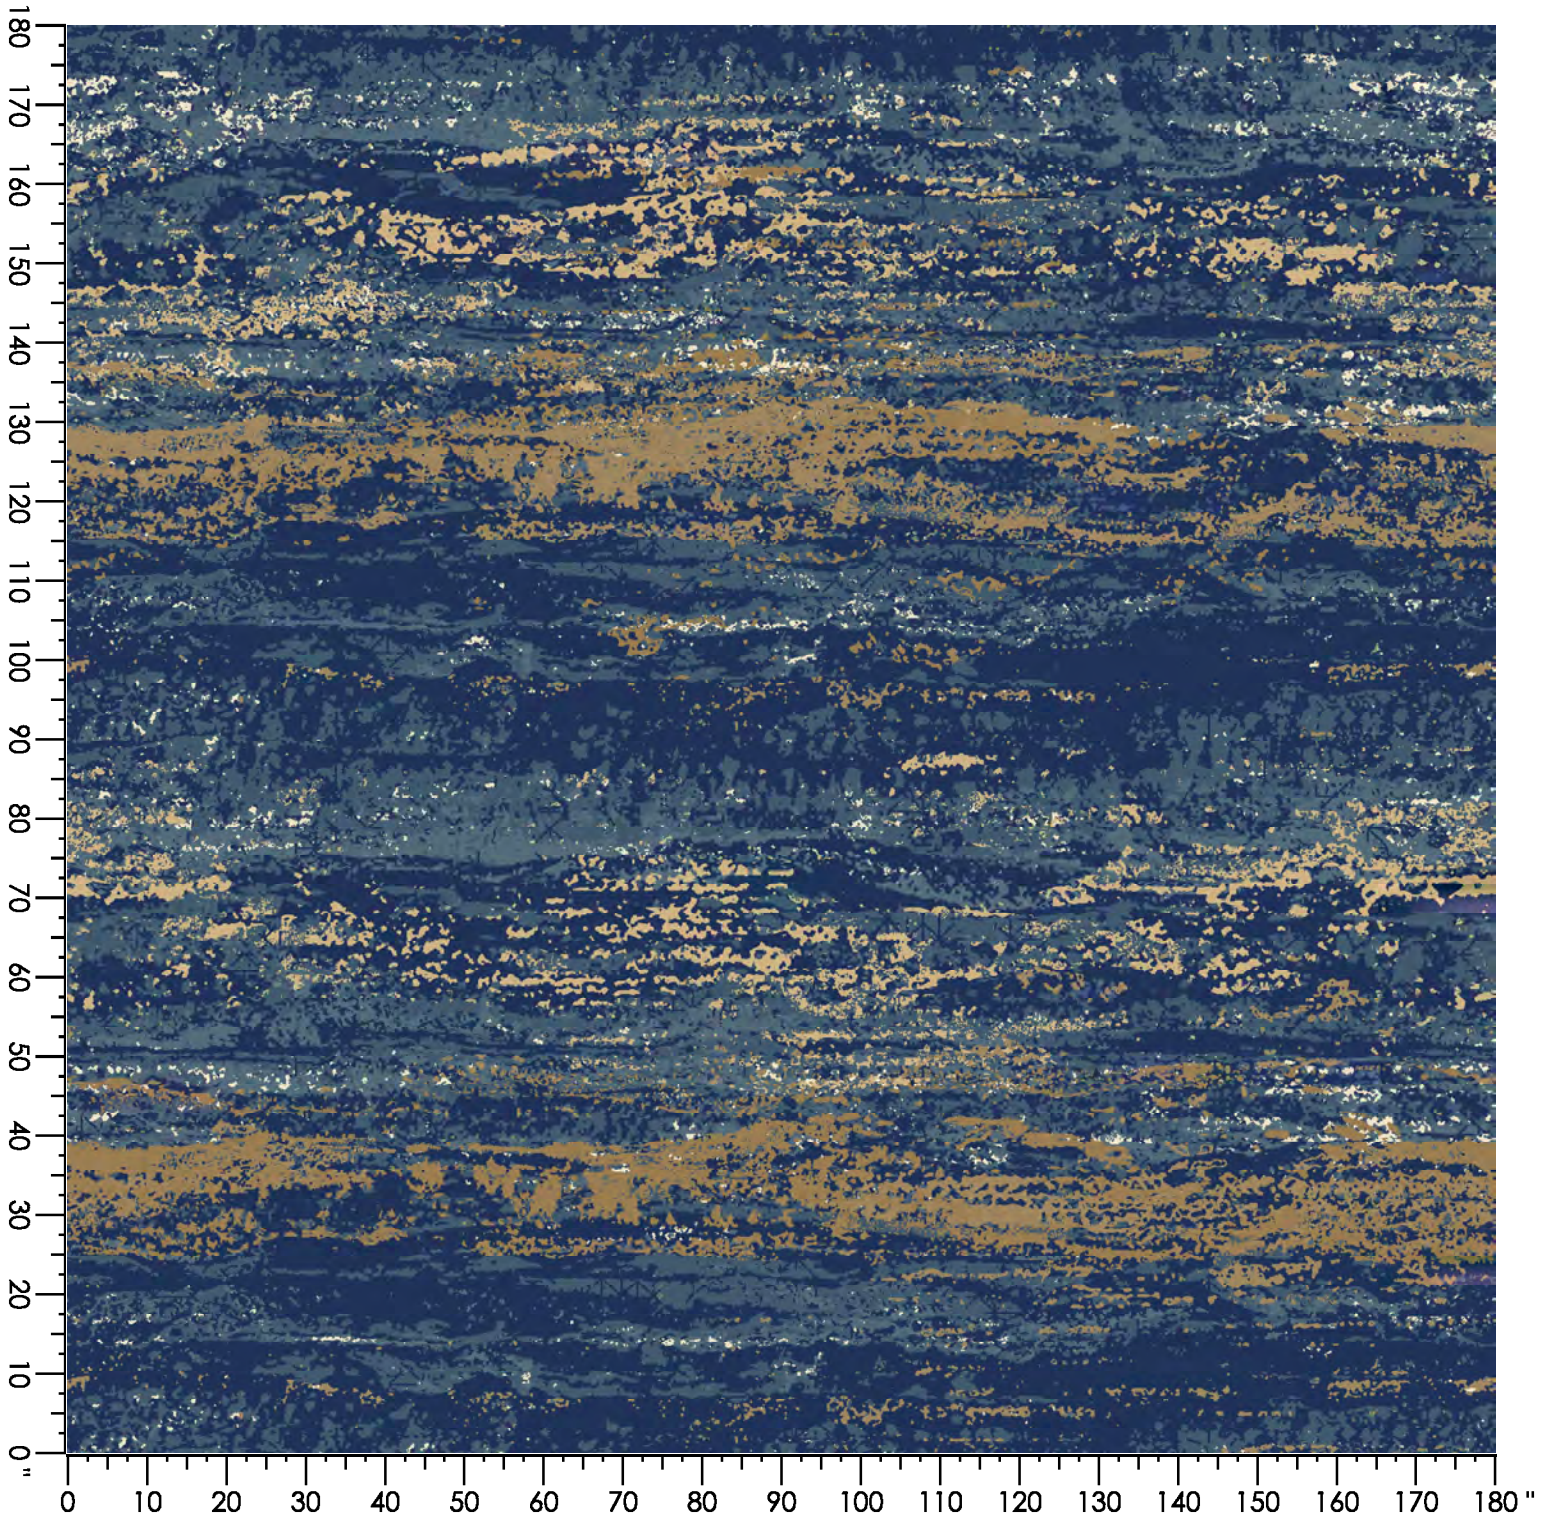

Design Number: LP2068

Design Size: 180.00"W x 180.00"L

Repeat Type: STRAIGHT

1 repeat shown- not to scale

1	2	3	4	5	6	7
X52C	5515C	X396C	5057C	3528C	7512C	3006C
5.13%	9.37%	26.04%	47.12%	5.19%	5.62%	1.52%