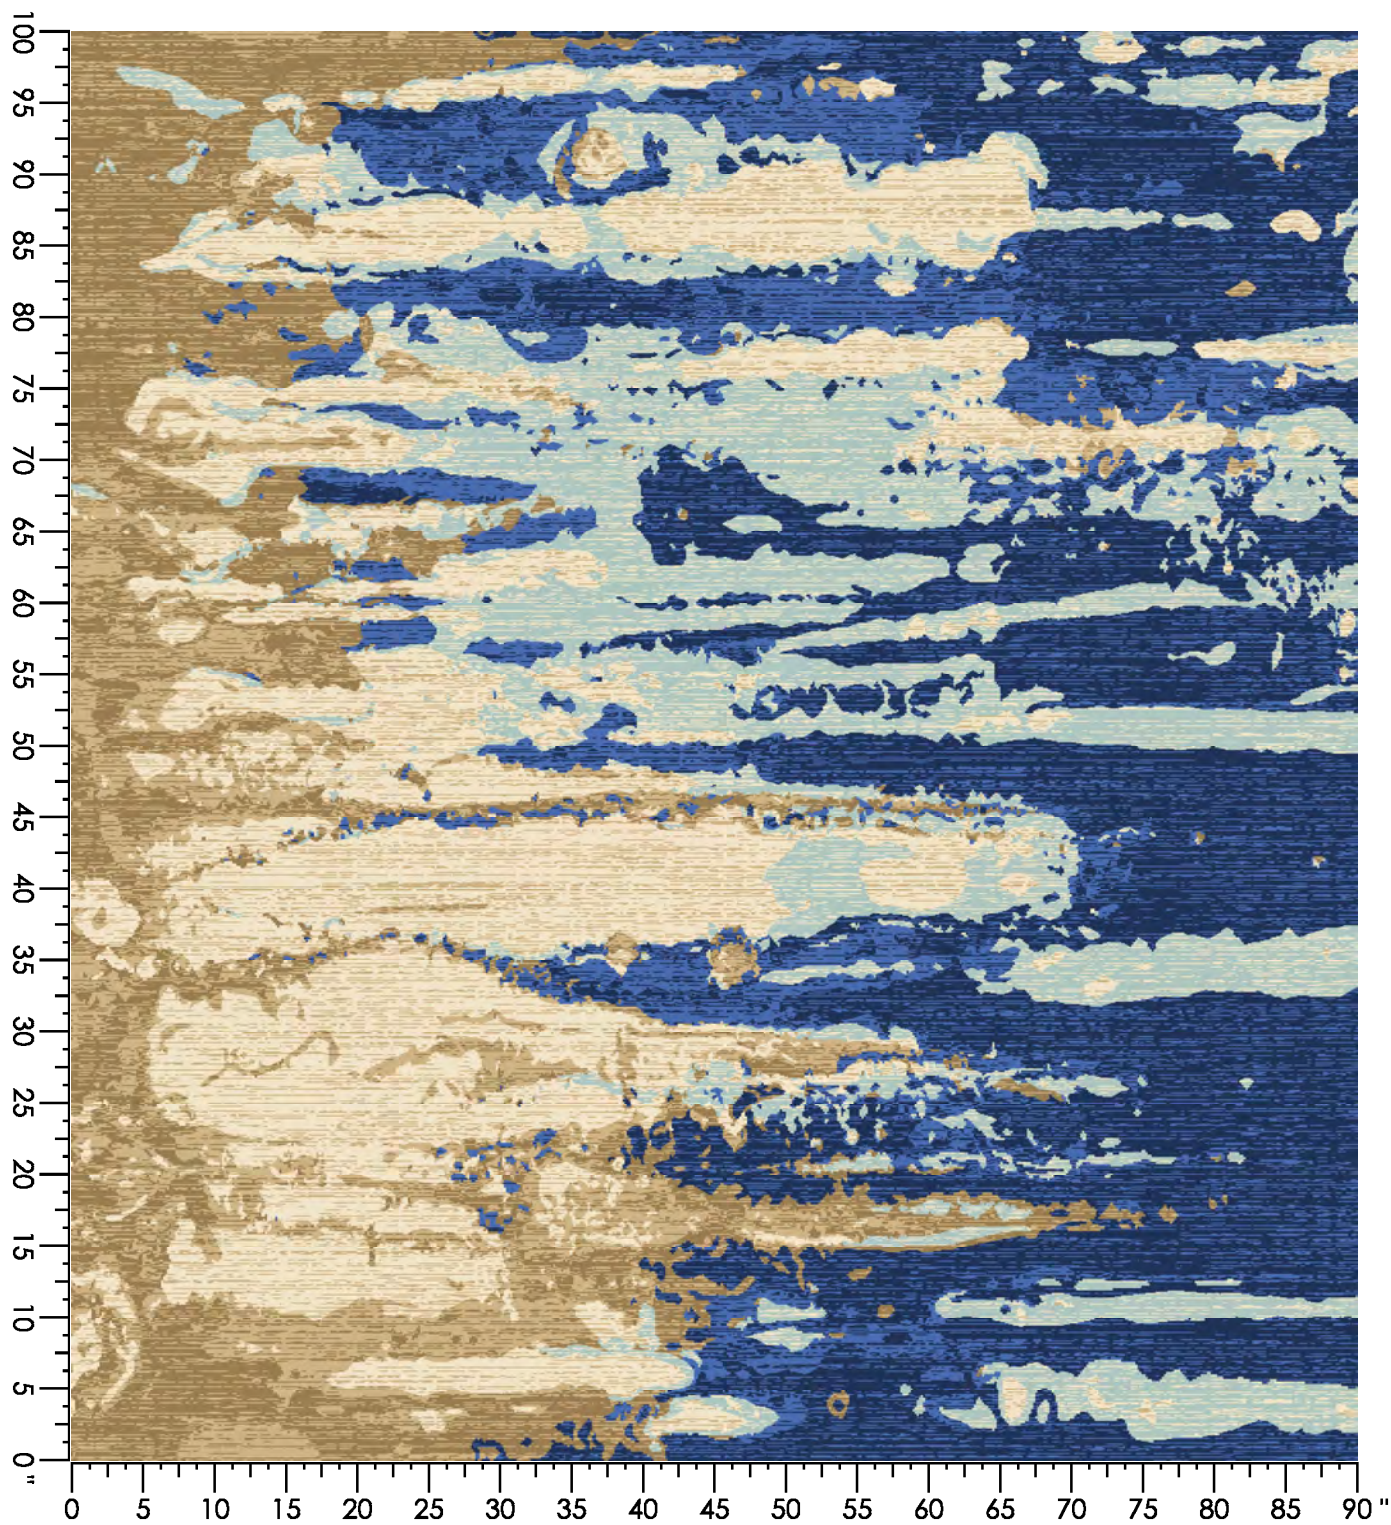

Design Number: L2195

Design Size: 90.00"W x 100.00"L

Repeat Type: CORRIDOR SPLIT

1 repeat shown- not to scale

1	2	3	4	5	6
3006C	X52C	5520C	3528C	5521C	5057C
21.39%	14.86%	14.81%	11.72%	14.04%	23.18%