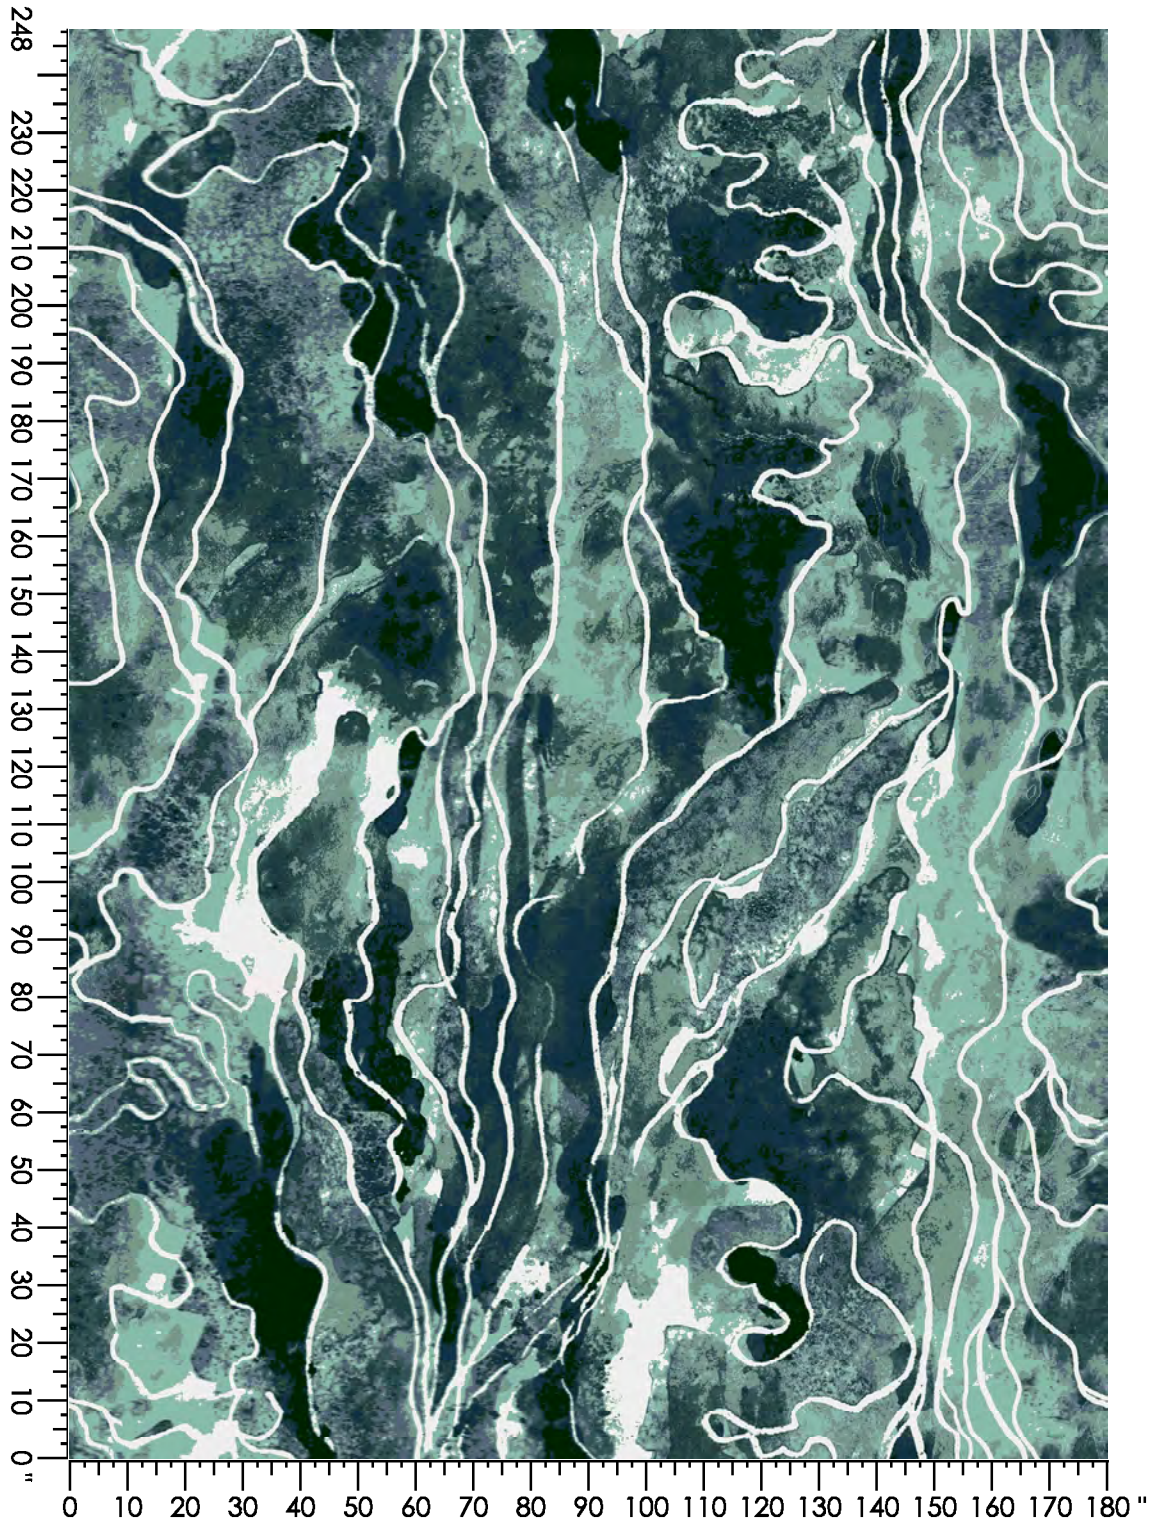

 **Tarkett** Hospitality

Design Number: LP2081

Design Size: 180.00"W x 248.00"L

Repeat Type: Side Match

1 repeat shown- not to scale

1	2	3	4	5	6	7	8
4003C	5510C	4089C	5523C	5515C	4525C	5520C	X395C
5.45%	9.31%	12.59%	12.22%	10.61%	20.48%	17.85%	11.48%

Design Number: AX915-8

Design Size: 157.71"W x 138.00"L

Repeat Type: STRAIGHT

1 repeat shown- not to scale

1	2	3	4	5	6	7
G875	F877	L878	L873	A873	B873	N872
5.46%	9.08%	14.63%	16.46%	11.87%	21.34%	21.15%

Design Number: AX1015-8

Design Number: AX1017-8

Design Size: 86.93"W x 76.06"L

Repeat Type: STRAIGHT

1 repeat shown- not to scale

1	2	3	4	5	6	7
N872	B873	N878	A873	L873	G767	G875
6.41%	5.48%	19.79%	17.82%	14.06%	16.05%	20.40%

Design Number: AX1047-8

Repeat Type: STRAIGHT

1 repeat shown- not to scale

1	2	3	4	5	6
G875	F651	D875	L878	A873	A874
9.58%	3.60%	12.87%	29.49%	1.52%	42.95%

Design Number: AX1049-8

Design Size: 78.86"W x 78.75"L

Repeat Type: SIDE MATCH