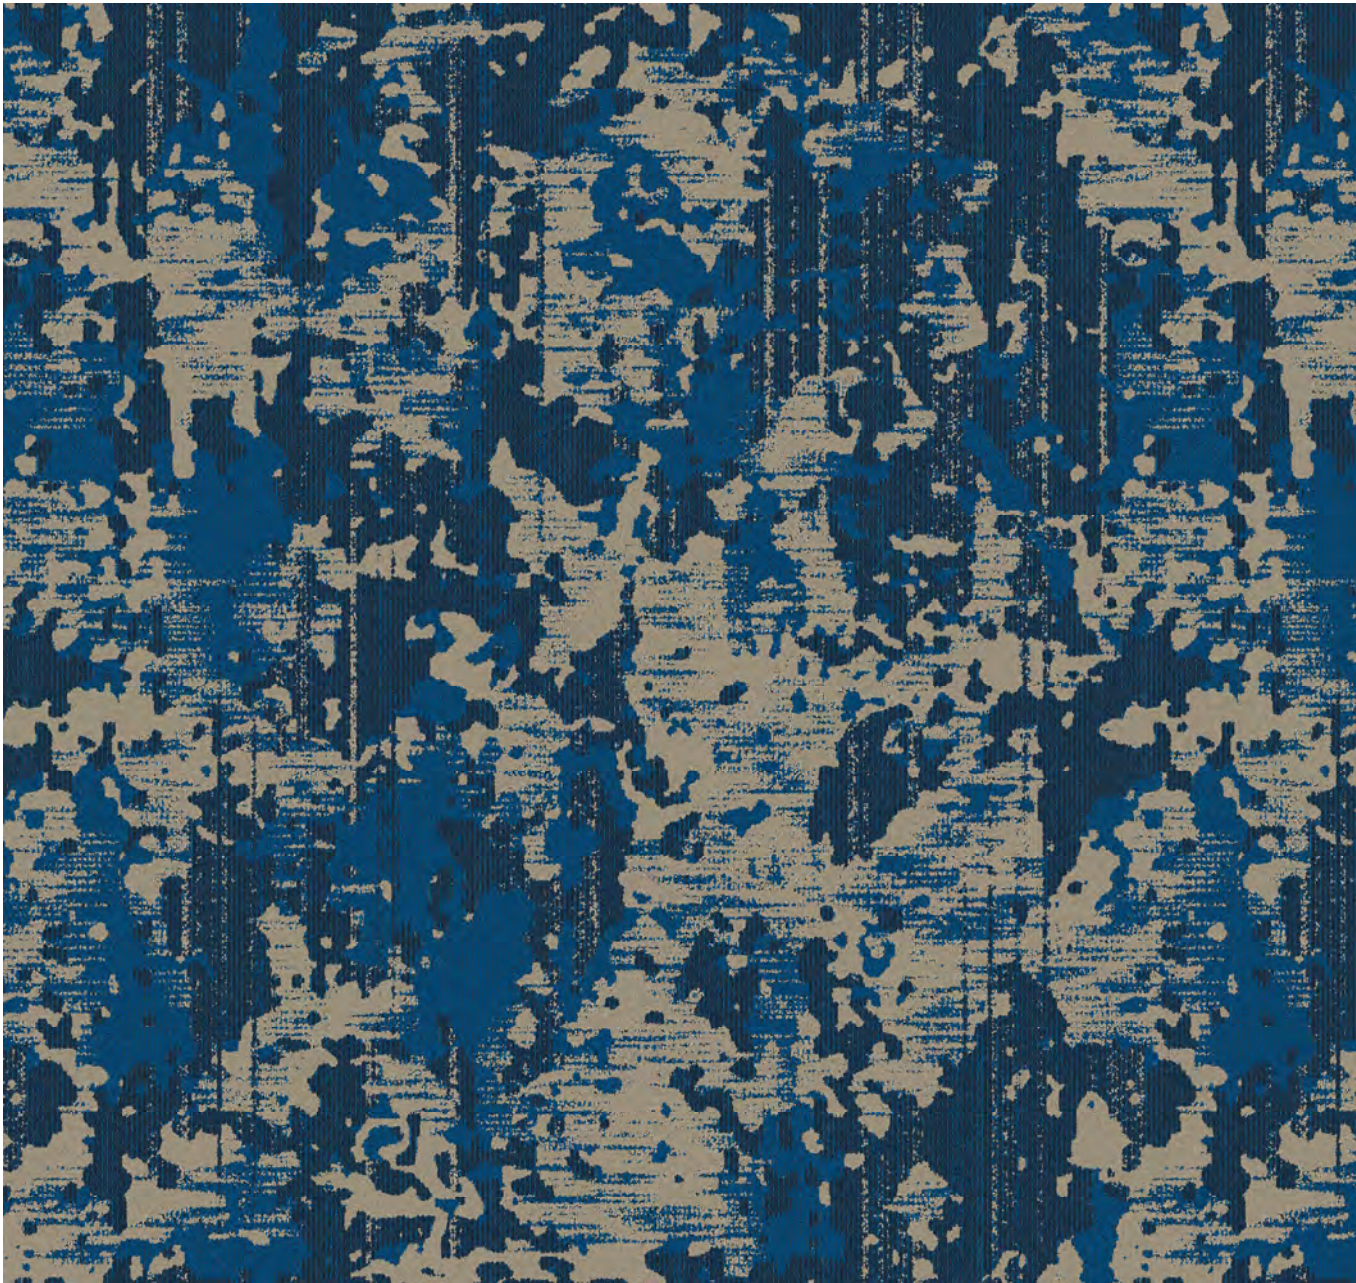

Style: D3794

Color: H2 whOa

Repeat Type: SIDE MATCH

Product Type: Dynamics