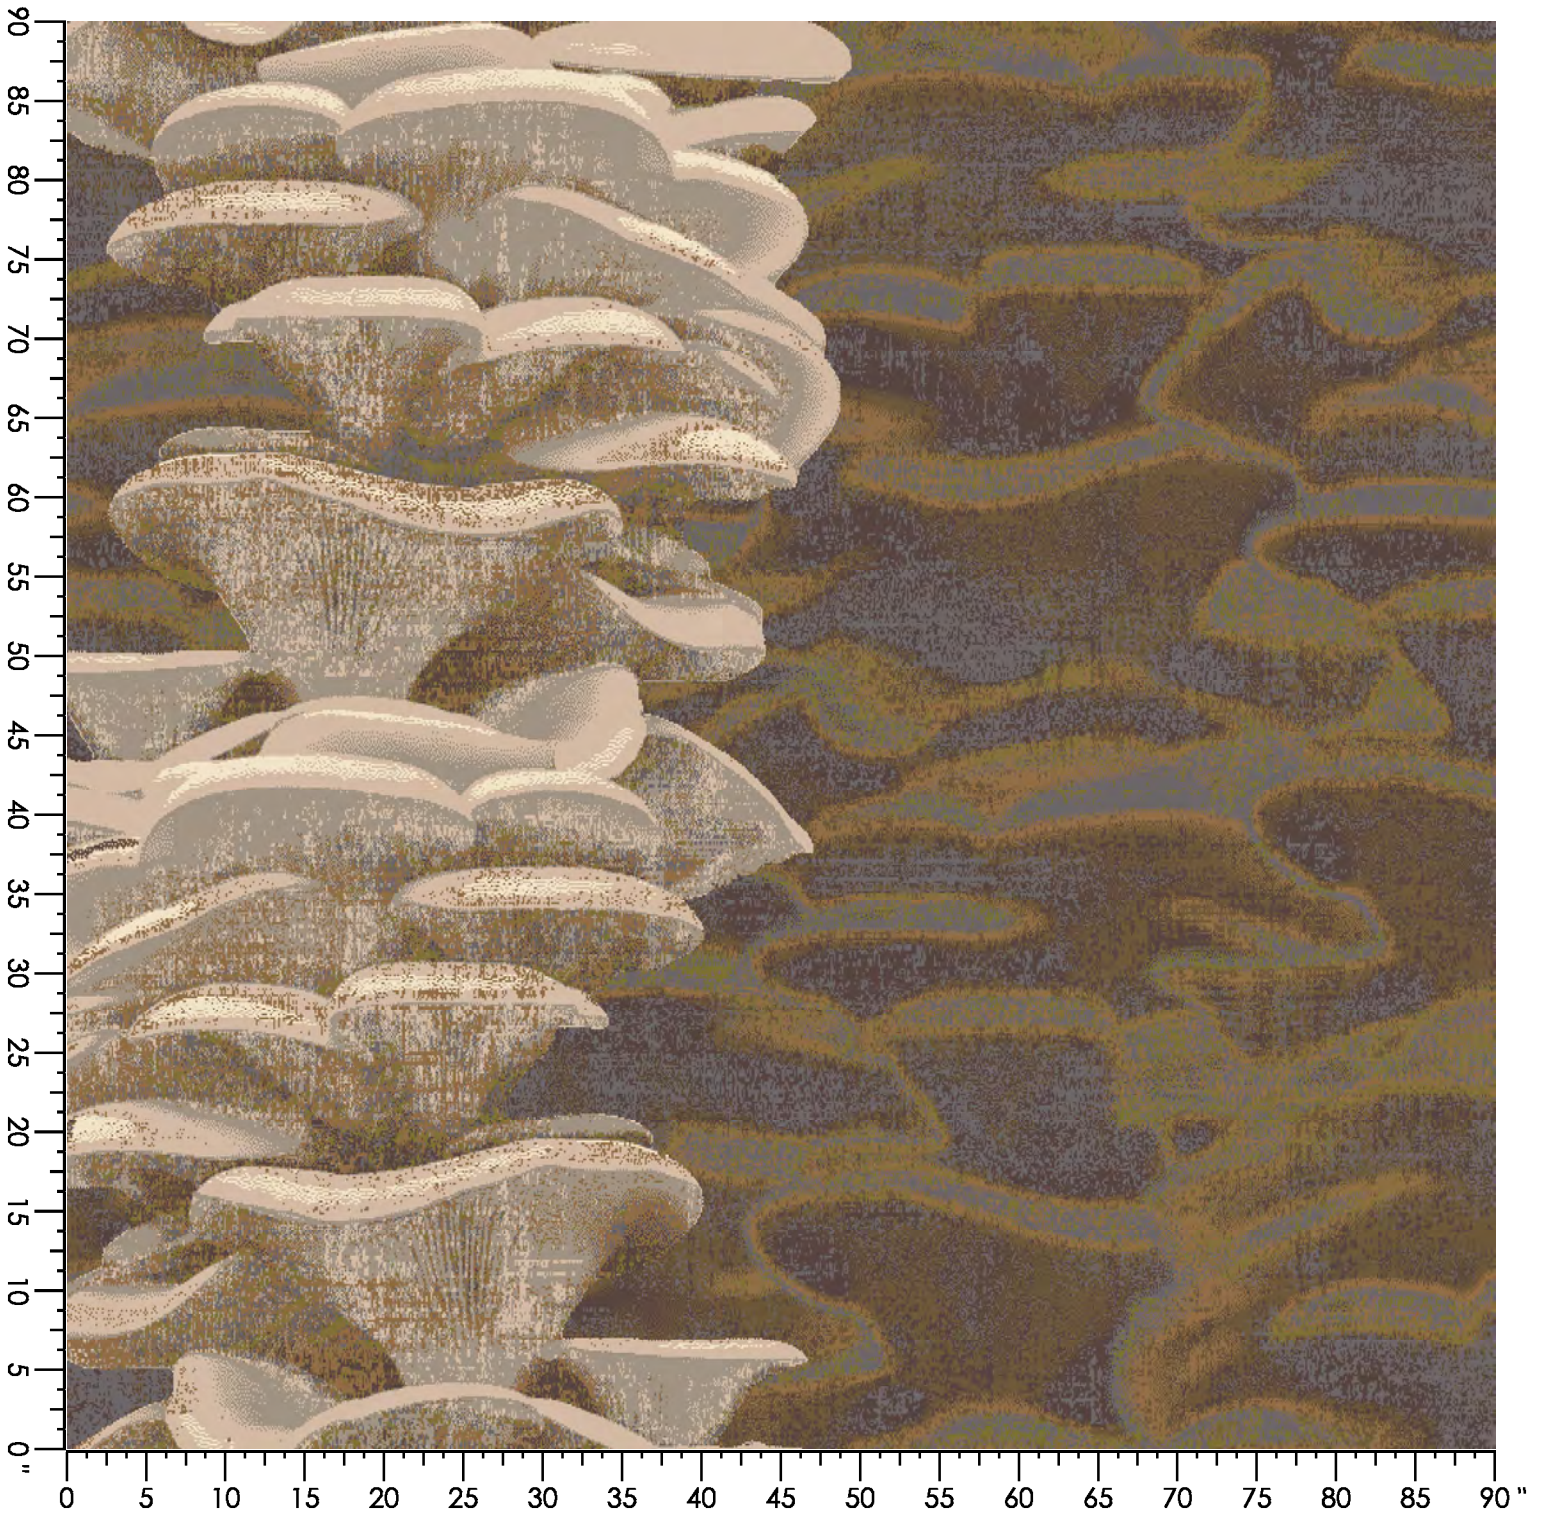

B

lx hosp yrns
7501

Design Number: LP3051 MK

Design Size: 90.00"W x 90.00"L

Repeat Type: End Match Only

1 repeat shown- not to scale

1	2	3	4	5	6	7	8
3006C	3537C	7501C	3009C	4502C	X397C	7509C	8525C
1.66%	12.62%	14.95%	15.89%	6.34%	18.79%	15.29%	14.46%