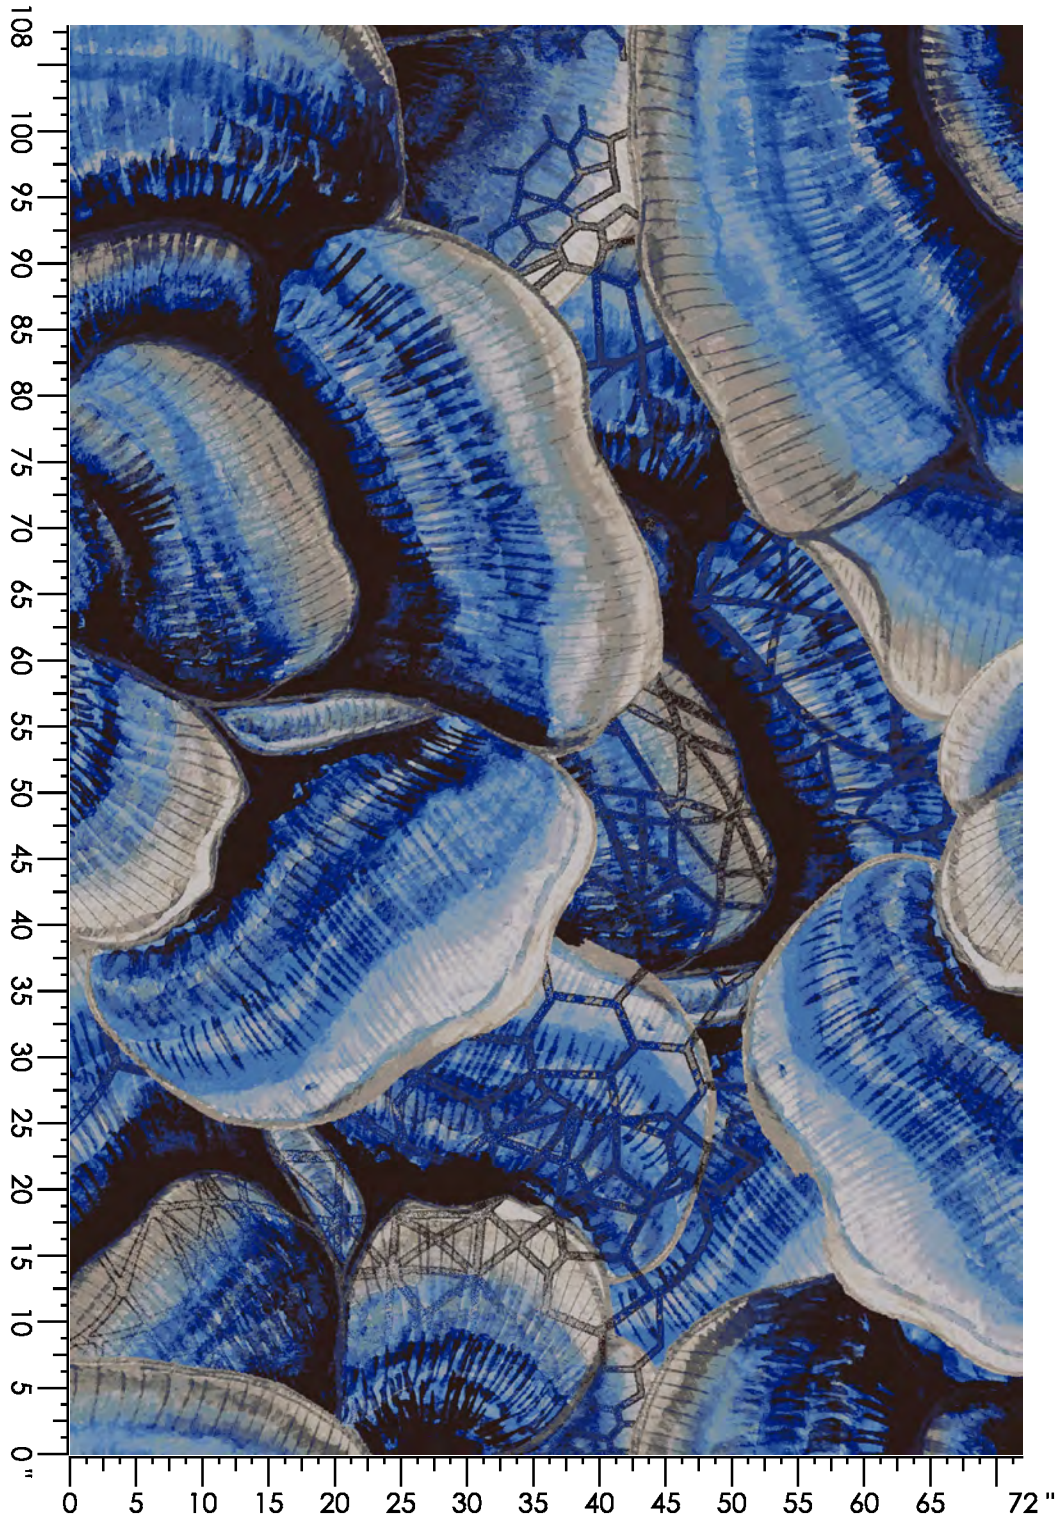

Design Number: AX1773-7

Design Size: 157.71"W x 52.57"L

Repeat Type:

1 repeat shown- not to scale

1 E653 17.60%	2 F652 8.08%	3 H652 7.09%	4 G872 8.08%	5 C552 9.08%	6 M651 14.41%	7 L654 4.01%	9 C653 6.60%	10 L767 0.44%	12 M988 0.00%
13 N872 14.49%	14 C561 10.11%								

Design Number: V1578 AJ

Design Size: 24.00"W x 24.00"L

Repeat Type:

1 repeat shown- not to scale

2	3	4	5	7	8	21	26
3543C	3537C	7501C	X399C	8525C	2517C	3006L	X397L
18.26%	26.94%	4.35%	9.37%	14.09%	7.21%	13.12%	6.66%

Design Number: V1574

Design Size: 90.00"W x 90.00"L

Repeat Type:

1 repeat shown- not to scale

3	4	5	6	7	8	9	10	21	29
3537C	X399C	7501C	2517C	8525C	3009C	4501C	8527C	3006L	4501L
19.30%	17.97%	12.34%	4.20%	6.19%	1.93%	3.45%	5.03%	21.48%	8.12%

Design Number: V1575

Design Size: 144.00"W x 144.00"L

Repeat Type: SIDE MATCH

1 repeat shown- not to scale

1	2	3	4	25
7501C	X399C	3537C	3543C	4501L
10.92%	24.94%	22.72%	13.86%	27.56%

Design Number: V1580 KE