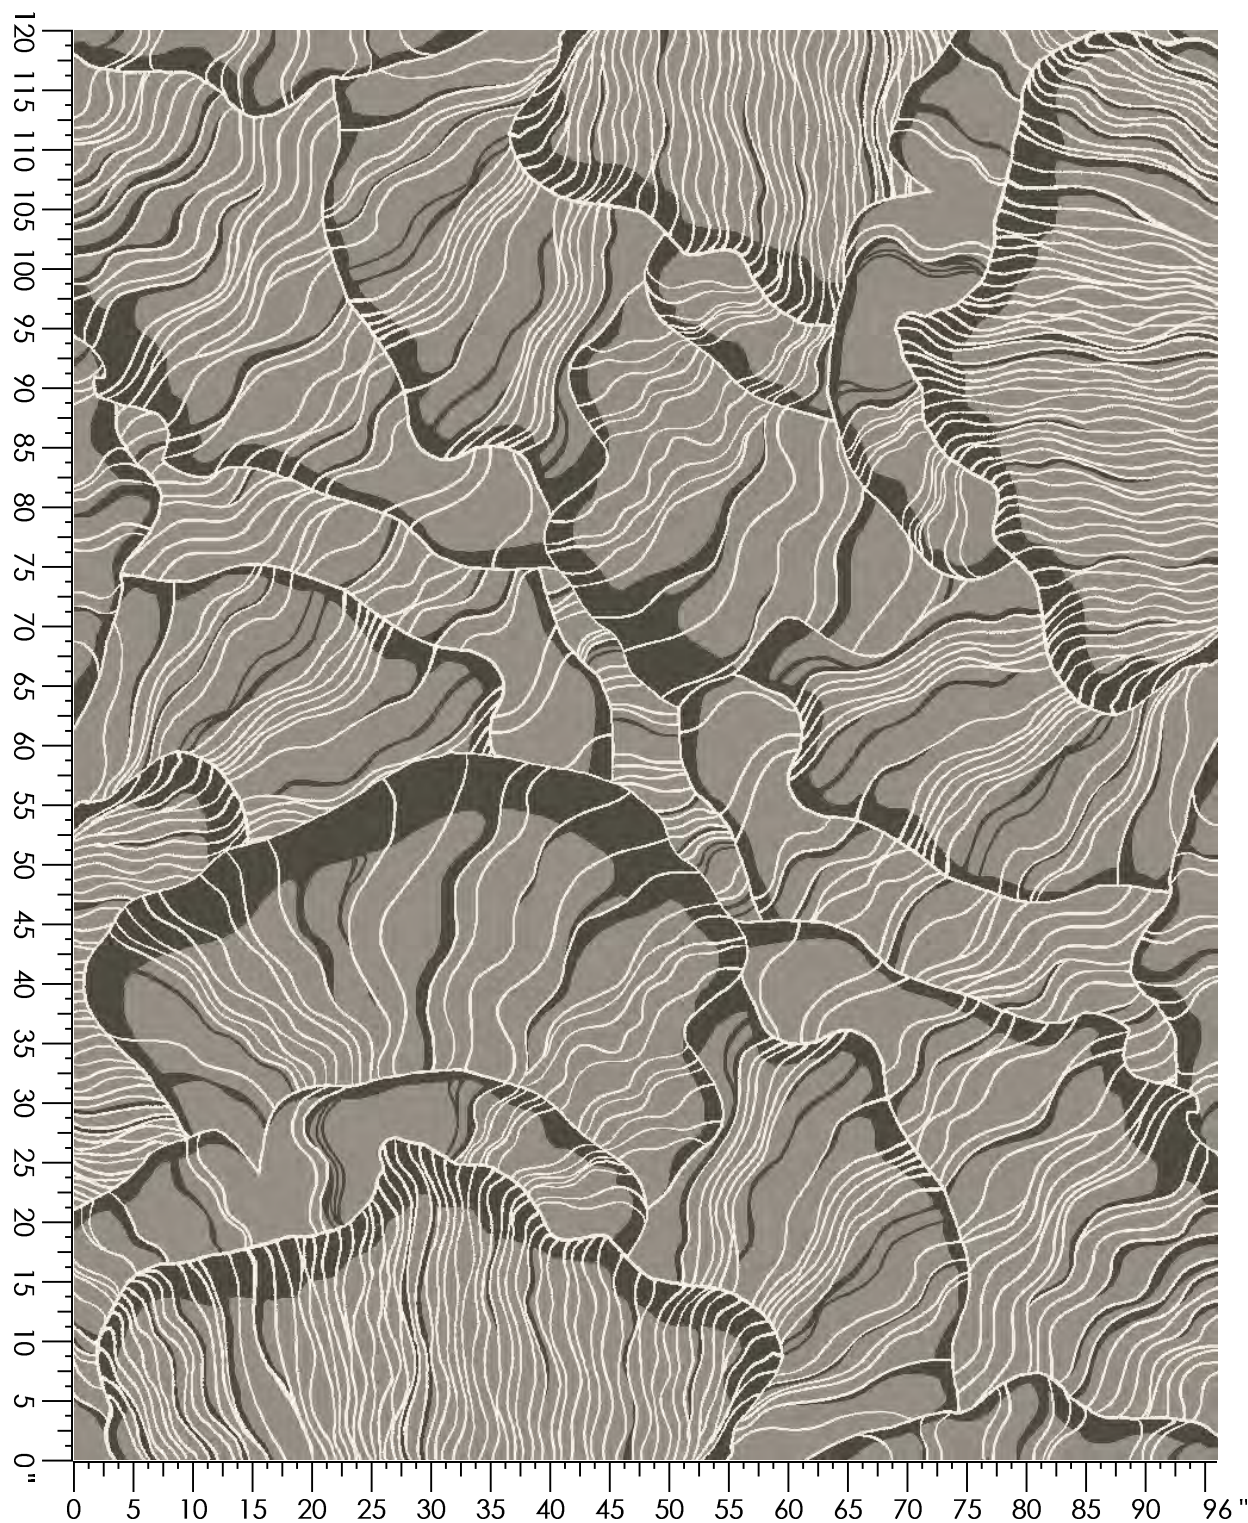

Design Number: HT314

Design Size: 96.00"W x 120.00"L

Repeat Type: NO SIDE MATCH

1 repeat shown- not to scale

1	2	3
C990	D990	A554 L
19.60%	62.29%	18.11%