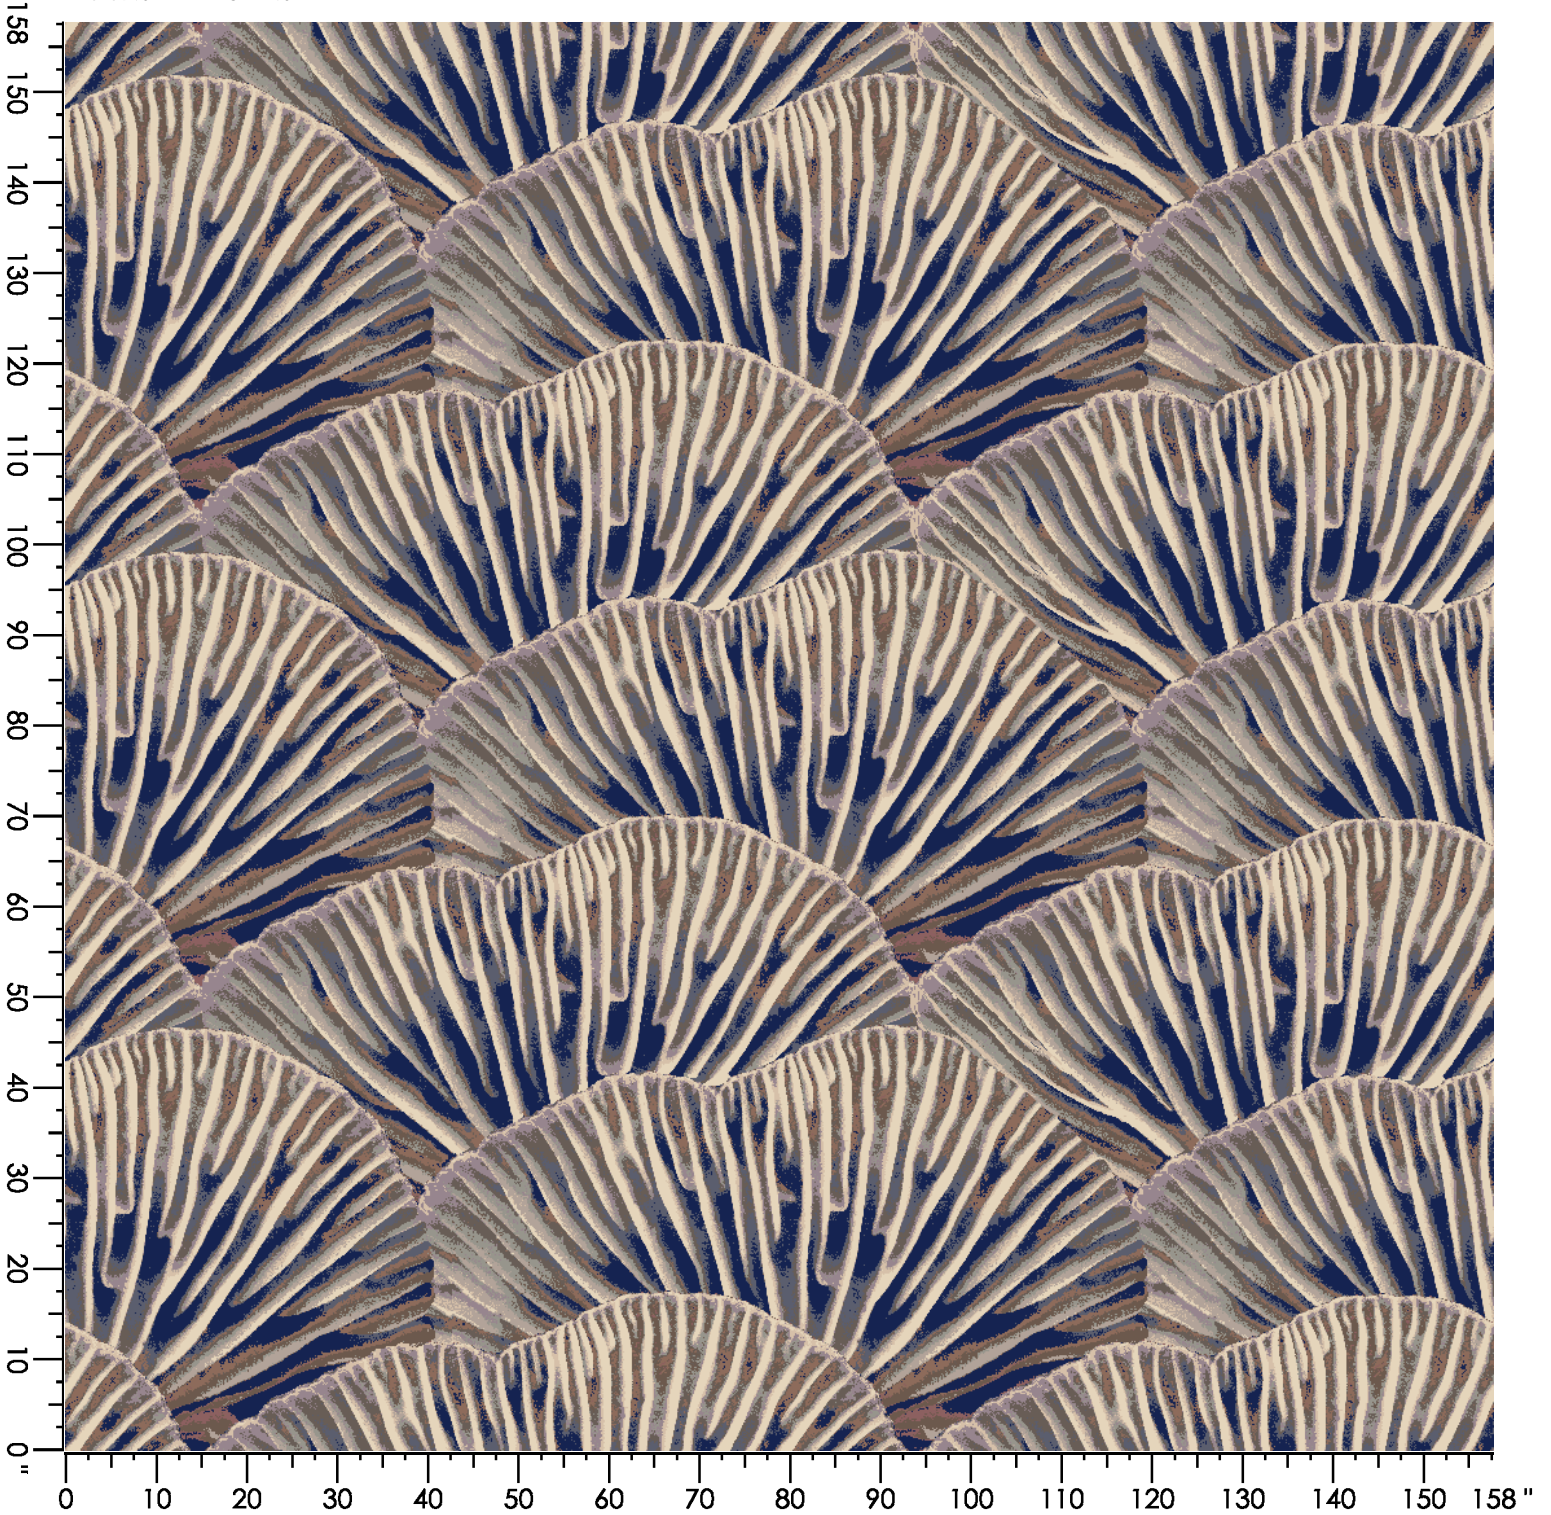

Design Number: INJ1035

Design Size: 72.00"W x 108.00"L

Repeat Type: END MATCH

1 repeat shown- not to scale

1 N653 17.30%	2 D557 4.74%	3 C557 5.29%	4 K651 4.59%	5 D651 2.85%	6 E651 2.65%	7 M874 7.36%	8 M875 12.81%	9 L875 10.60%	10 K876 10.89%
11 K875 8.26%	12 K878 4.31%	13 H873 3.99%	14 E875 4.37%						

Design Number: AX1773-7

Design Size: 157.71"W x 52.57"L

Repeat Type:

1 repeat shown- not to scale

1 E653 17.60%	2 F652 8.08%	3 H652 7.09%	4 G872 8.08%	5 C552 9.08%	6 M651 14.41%	7 L654 4.01%	9 C653 6.60%	10 L767 0.44%	12 M988 0.00%
13 N872 14.49%	14 C561 10.11%								

Design Number: AX1779-9 SG

Design Size: 78.86"W x 128.78"L

Repeat Type: NO SIDE MATCH

1 repeat shown- not to scale

1	2	3	4	5	6	7	8	9	10
F990	F652	F873	C560	D557	8003	E873	B876	E559	A873
16.42%	12.45%	7.74%	8.49%	2.45%	3.77%	6.76%	8.32%	3.97%	19.50%

Design Number: V1578 AJ

Design Size: 24.00"W x 24.00"L

Repeat Type:

1 repeat shown- not to scale

2	3	4	5	7	8	21	26
3543C	3537C	7501C	X399C	8525C	2517C	3006L	X397L
18.26%	26.94%	4.35%	9.37%	14.09%	7.21%	13.12%	6.66%