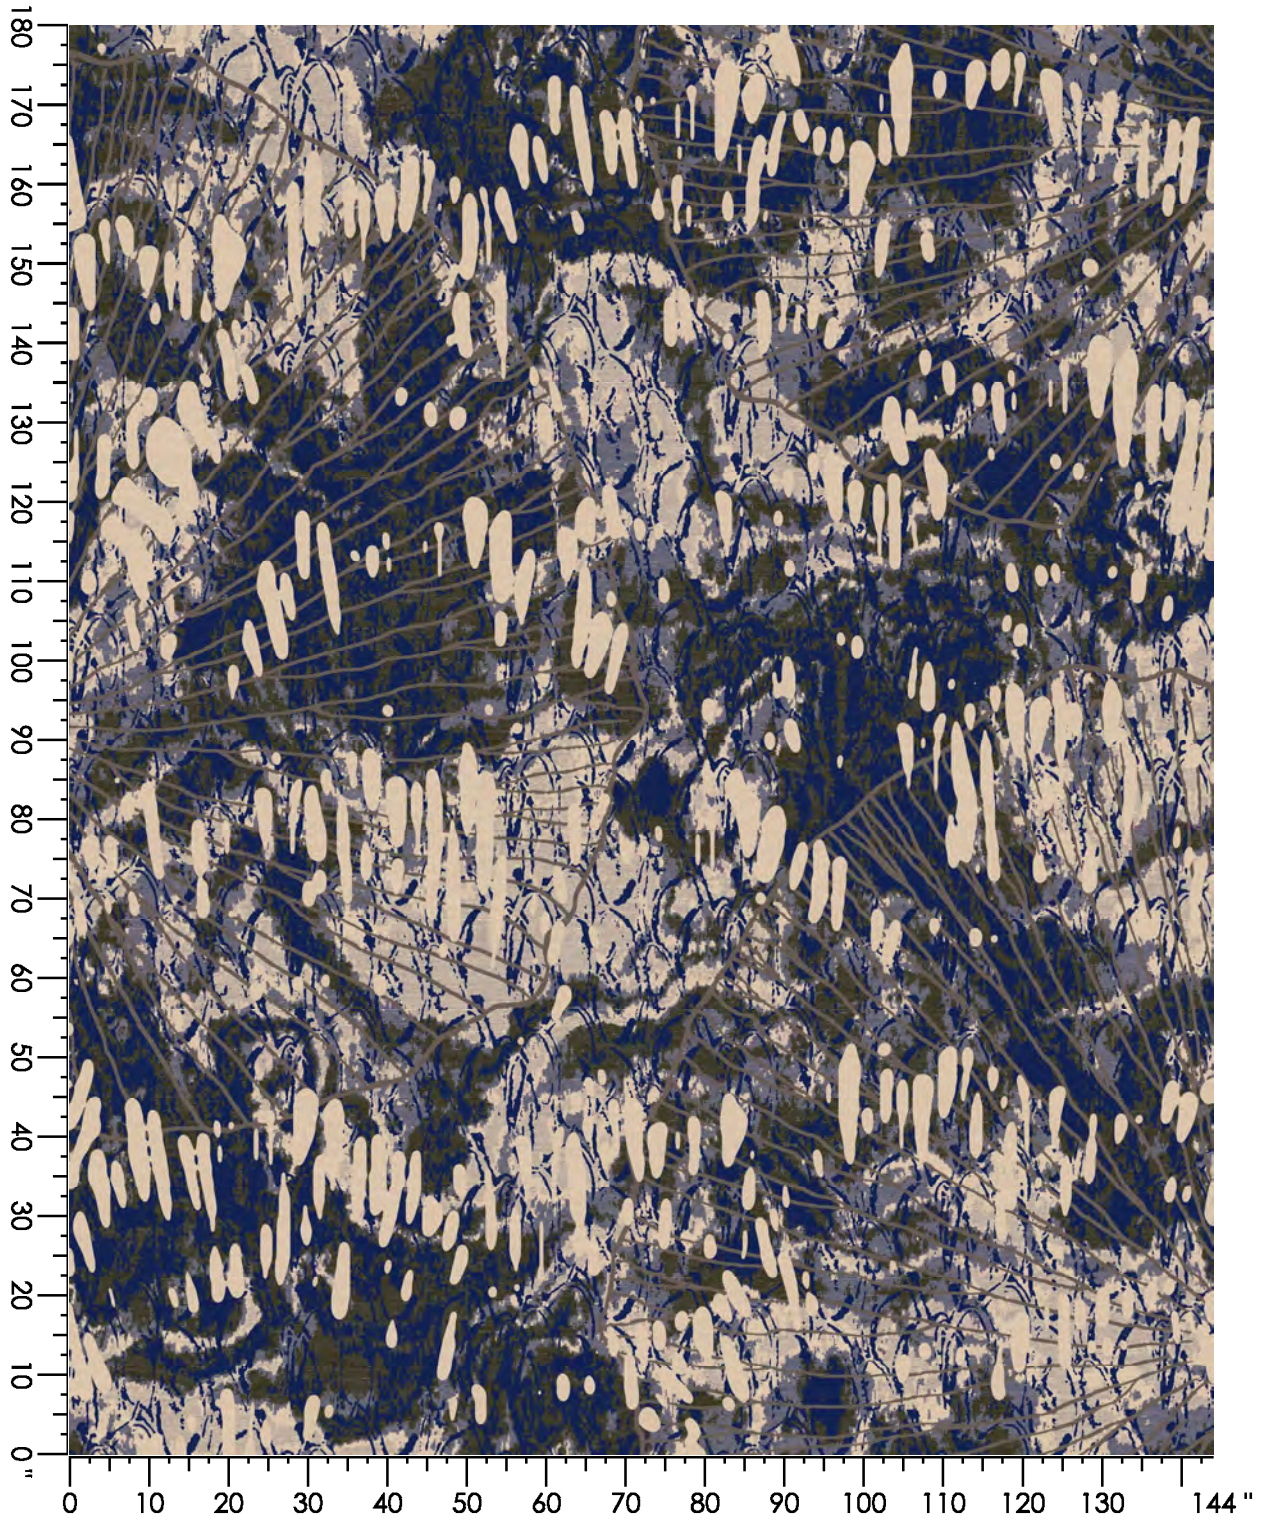

Design Number: INJ1041

Design Size: 144.02"W x 180.00"L
Repeat Type: NONE - LOBBY RUG

1 repeat shown- not to scale

1	2	3	4	5	6	7	8
N872	M988	C561	M651	G872	H652	F652	E653
24.84%	15.25%	15.63%	10.09%	3.34%	6.14%	17.54%	7.16%