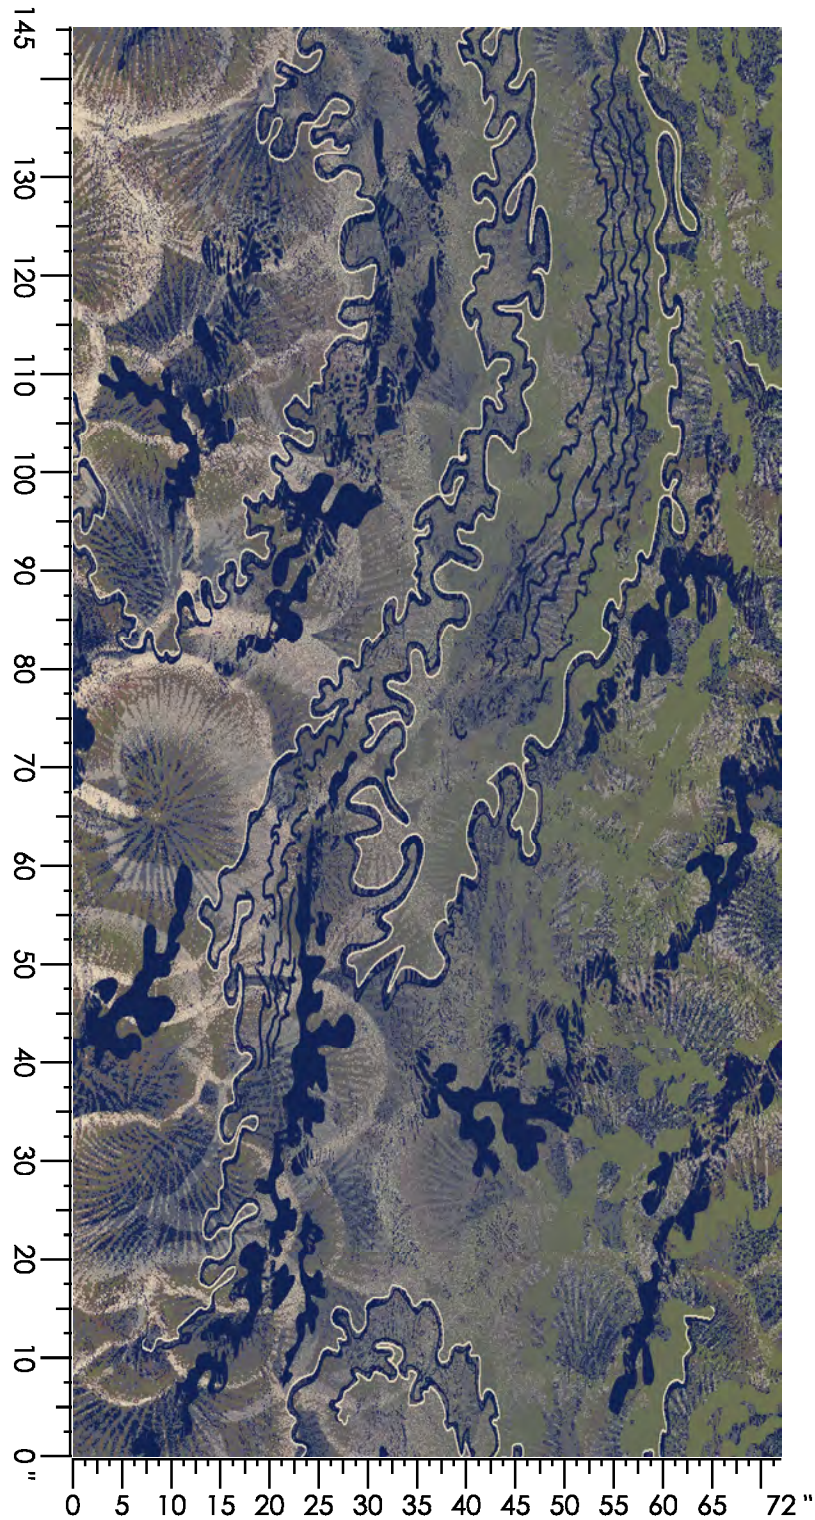

Design Number: AX1773-7

Design Size: 157.71"W x 52.57"L

Repeat Type:

1 repeat shown- not to scale

1 E653 17.60%	2 F652 8.08%	3 H652 7.09%	4 G872 8.08%	5 C552 9.08%	6 M651 14.41%	7 L654 4.01%	9 C653 6.60%	10 L767 0.44%	12 M988 0.00%
13 N872 14.49%	14 C561 10.11%								

Design Number: AX1779-9 SG

Design Size: 78.86"W x 128.78"L

Repeat Type: NO SIDE MATCH

1 repeat shown- not to scale

1	2	3	4	5	6	7	8	9	10
F990	F652	F873	C560	D557	8003	E873	B876	E559	A873
16.42%	12.45%	7.74%	8.49%	2.45%	3.77%	6.76%	8.32%	3.97%	19.50%

Design Number: INJ1059 KE

Design Size: 72.00"W x 145.28"L

Repeat Type: SIDE MATCH

1 repeat shown- not to scale

1	2	3	4	5	6	7	8	9	10
N872	L654	C561	M651	B651	D989	C552	H652	F652	E653
22.19%	1.87%	35.64%	7.97%	0.76%	16.43%	1.81%	7.09%	2.39%	3.86%