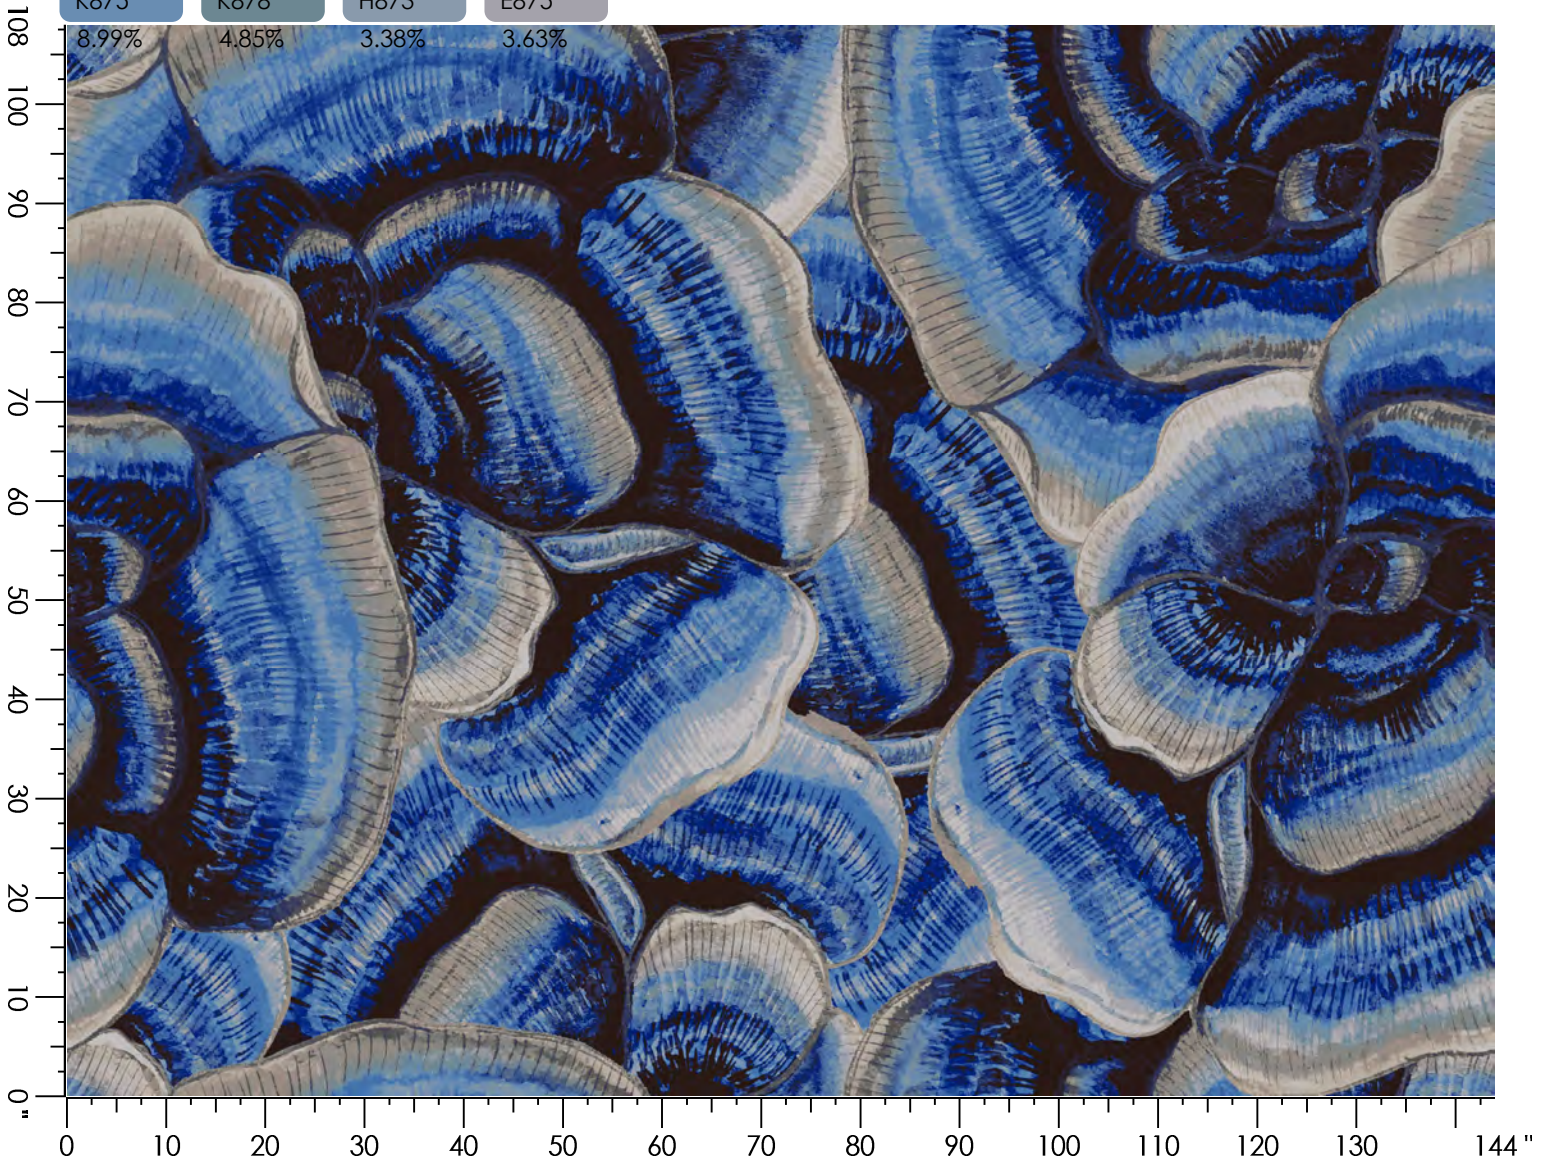

Design Number: INJ1034 KE

Design Size: 144.00"W x 108.00"L

Repeat Type:

1 repeat shown- not to scale

1 N653 18.87%	2 D557 4.63%	3 C557 5.63%	4 K651 5.28%	5 D651 3.08%	6 E651 2.04%	7 M874 5.84%	8 M875 12.01%	9 L875 10.48%	10 K876 11.30%
11 K875 8.99%	12 K878 4.85%	13 H873 3.38%	14 E875 3.63%