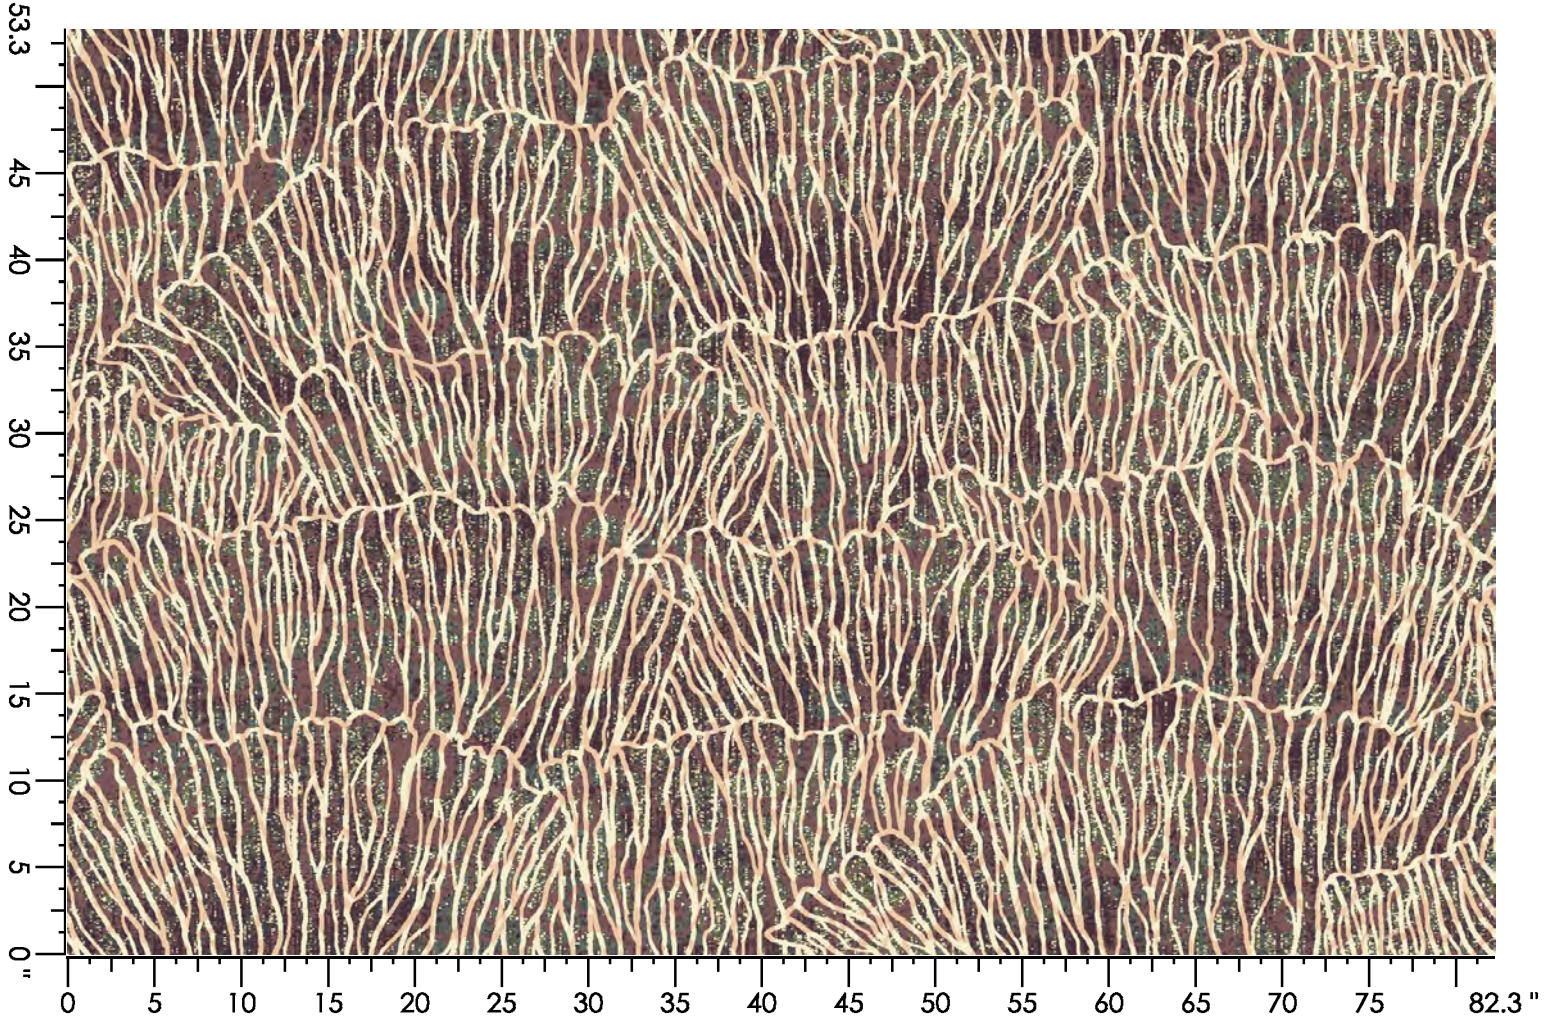

Design Number: INJ1039

Design Size: 82.28"W x 53.32"L

Repeat Type: SIDEMATCH

1 repeat shown- not to scale

1 N770 14.19%	2 K873 3.88%	3 M651 8.86%	4 L651 3.35%	5 L767 16.76%	6 B982 5.48%	7 L987 2.50%	8 D981 1.35%	9 4527C 2.04%	10 H762 18.50%
11 F655 23.09%