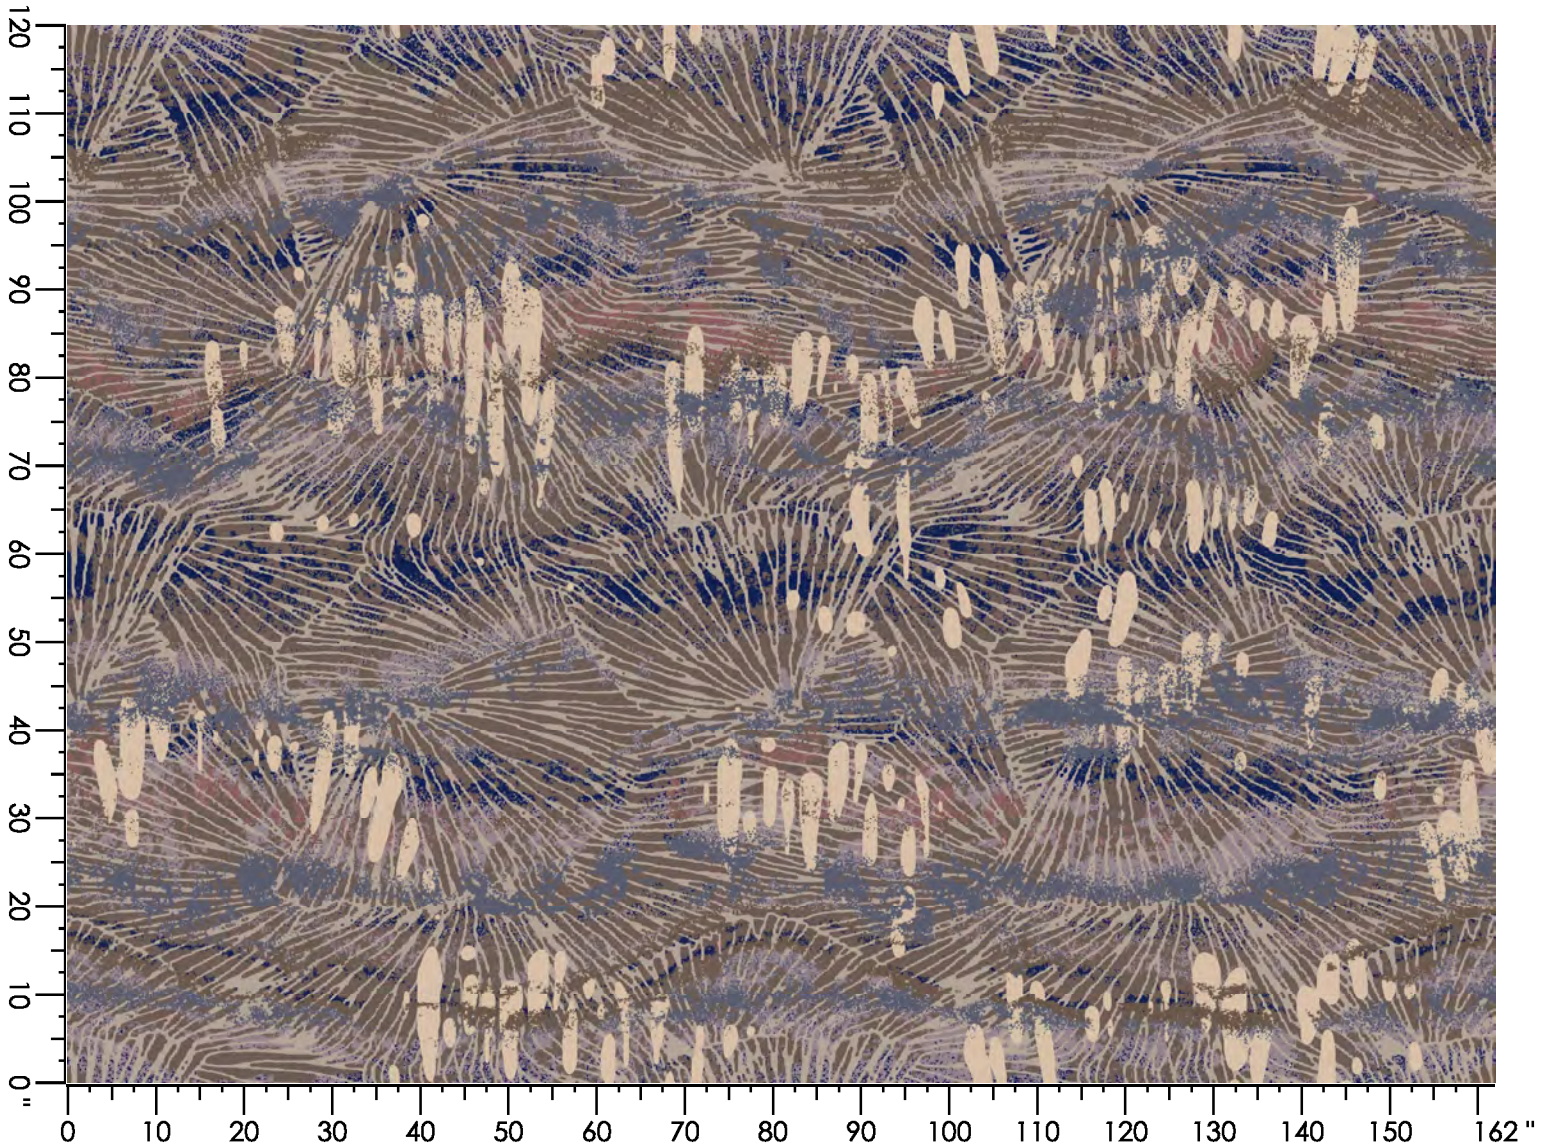

Design Number: INJ1040

Design Size: 161.97"W x 119.96"L

Repeat Type: SIDEMATCH

1 repeat shown- not to scale

1	2	3	4	5	6	7	8	9
N872	L654	C561	M651	B651	L767	G872	H652	F652
7.38%	3.63%	10.73%	25.96%	7.80%	1.36%	9.10%	25.96%	8.07%