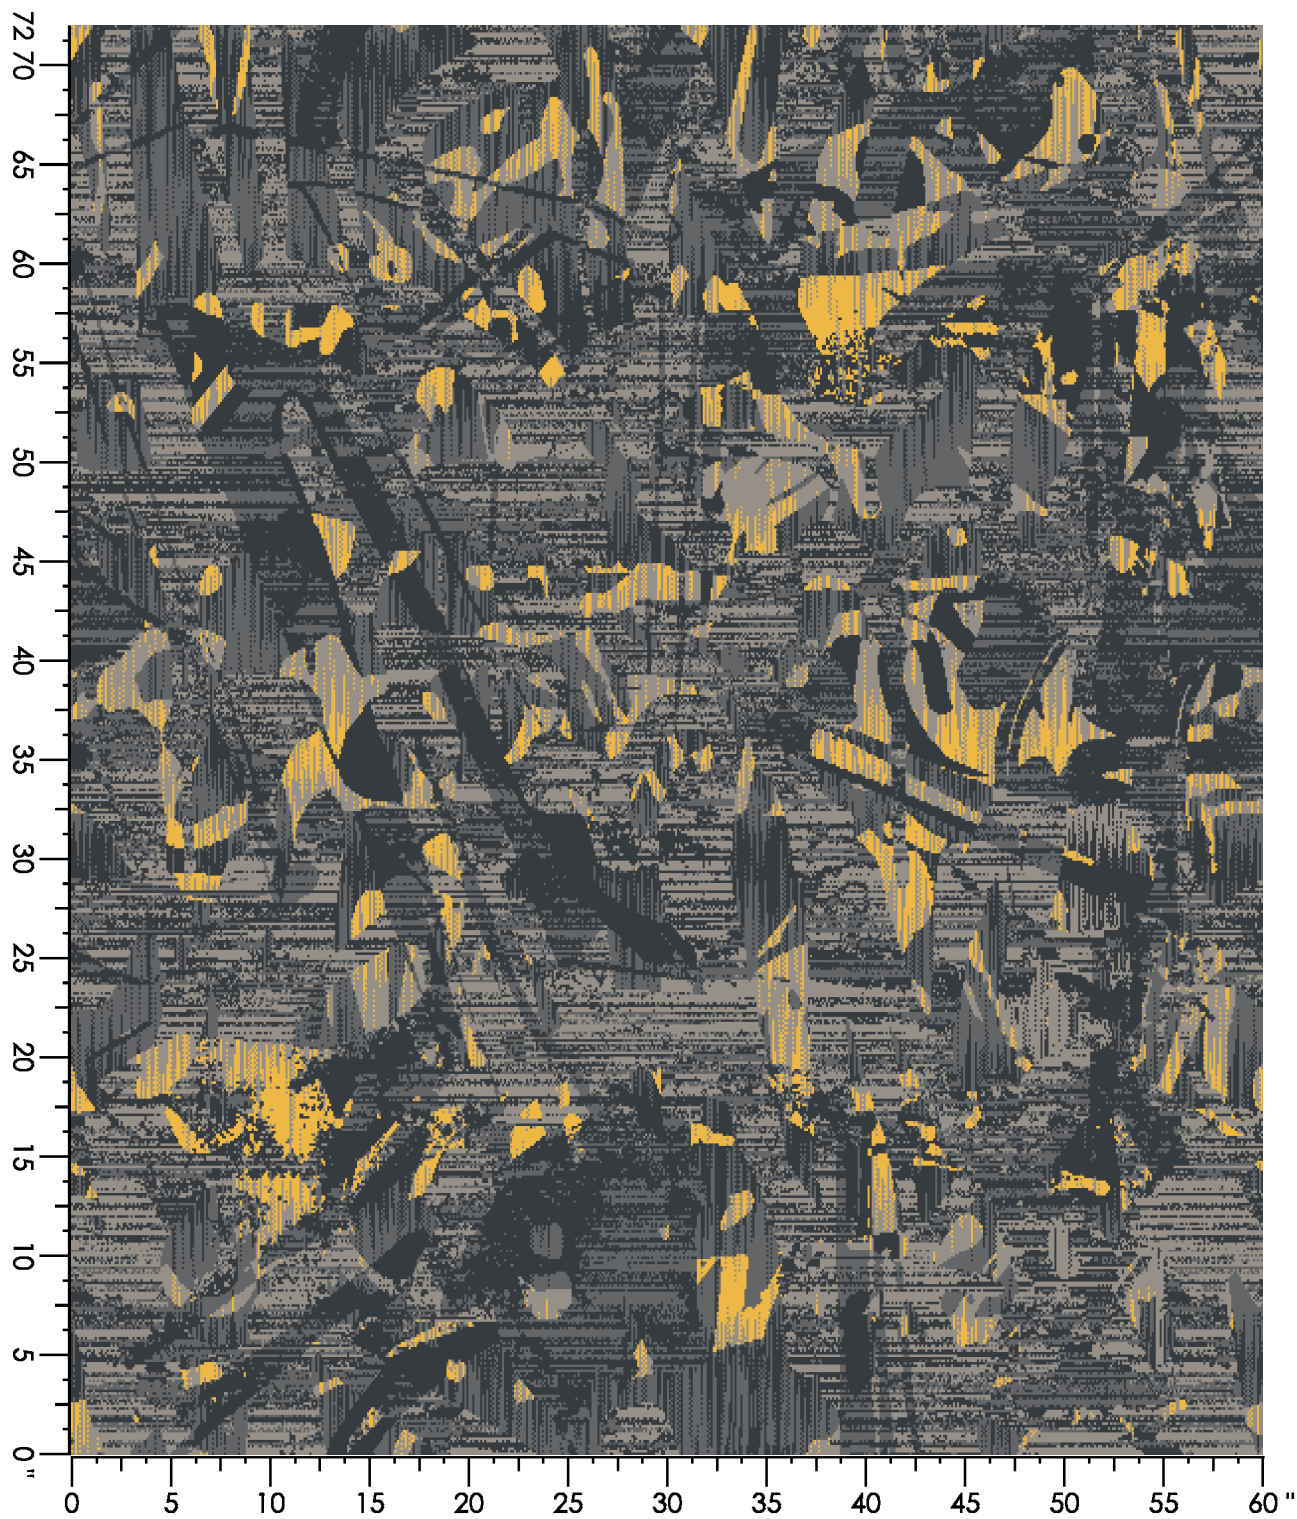

Design Number: LP2116

LD

Design Size: 60.00"W x 72.00"L

Repeat Type: SIDEMATCH

1 repeat shown- not to scale

1	2	3	4
8004C	8529C	3510C	3506C
43.20%	28.19%	22.97%	5.65%