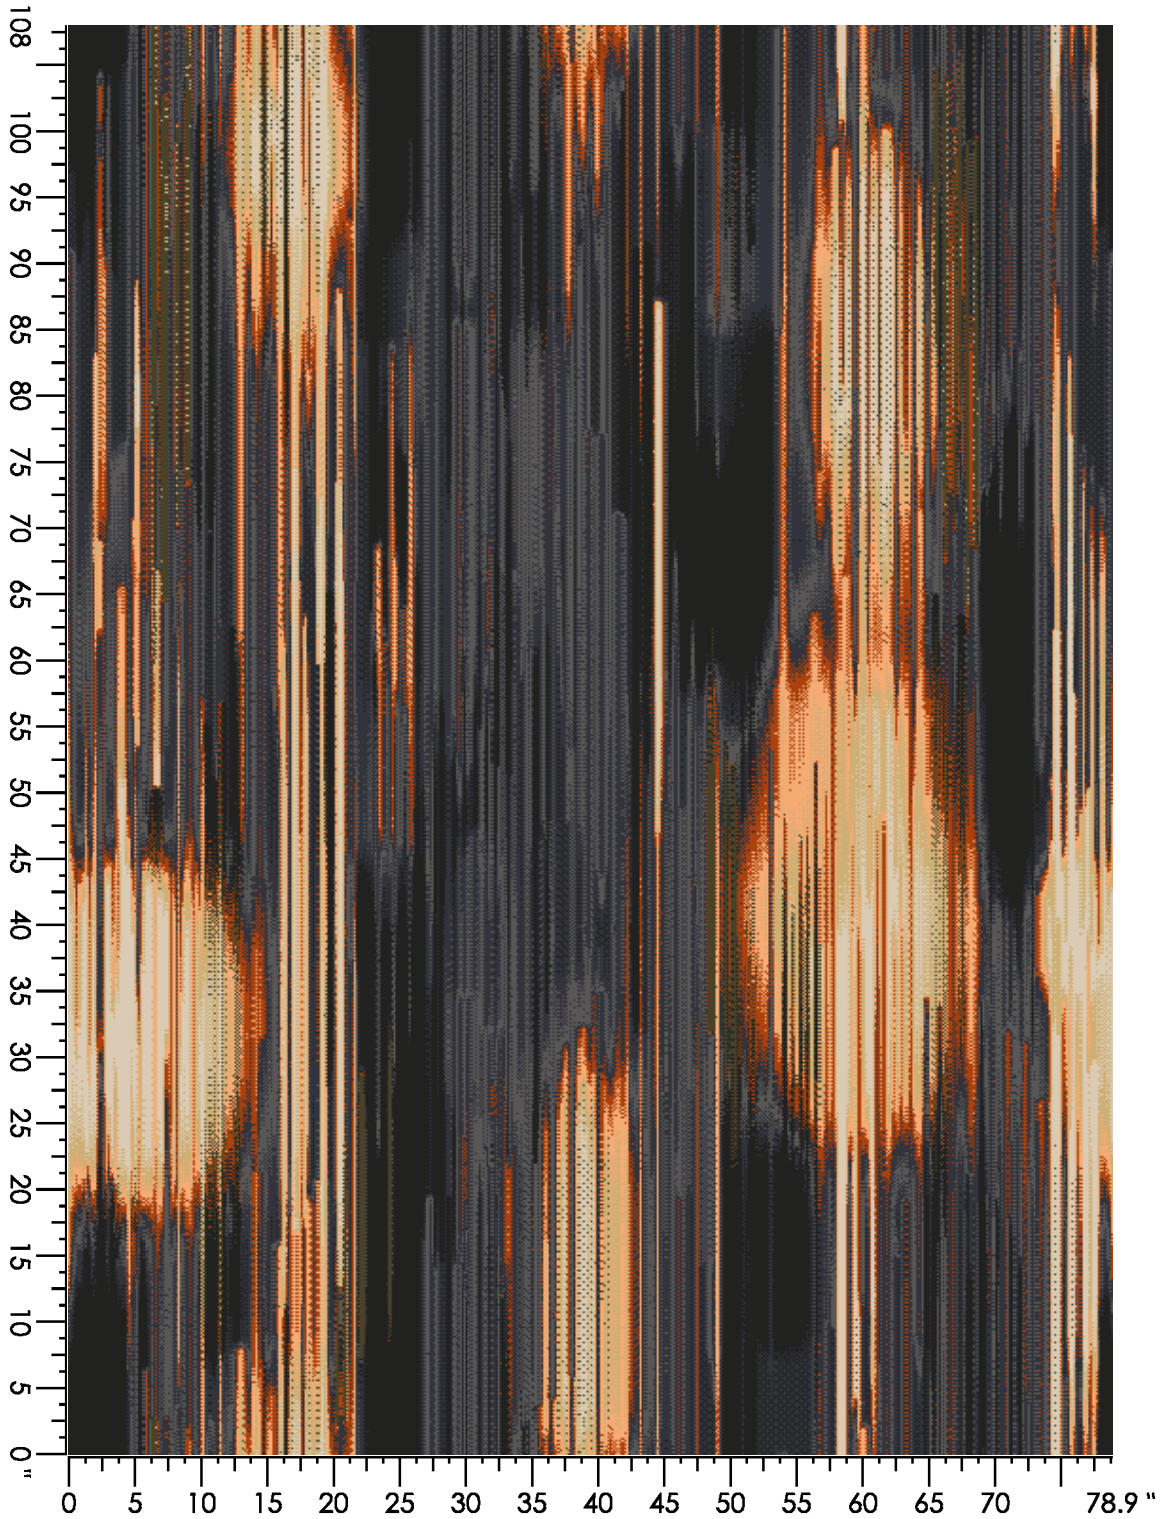

Design Number: LP2098

LD

Design Size: 36.00"W x 60.00"L

Repeat Type: SIDEMATCH

1 repeat shown- not to scale

2	4	5	6
8004C	3506C	3543C	8537C
66.09%	3.02%	0.67%	30.22%

Design Number: AX1091-

9 SG

Design Size: 78.86"W x 78.22"L

Repeat Type: STRAIGHT

1 repeat shown- not to scale

1	2	3	4	5
E555	M880	B982	D556	C558
35.67%	17.46%	27.41%	8.18%	11.27%

Design Number: AX1093-7

Design Size: 78.86"W x 108.00"L

Repeat Type:

1 repeat shown- not to scale

1	2	3	4	5	6	7	8
E554	E560	M989	D557	D761	H655	K763	G652
20.32%	30.67%	3.46%	16.51%	9.06%	6.37%	7.38%	6.23%

Design Number: AX1100-7 LD

Design Size: 157.71"W x 218.29"L

Repeat Type: SIDEMATCH

1 repeat shown- not to scale

1	2	3	4	5	6	7	8
M880	E552	B982	D556	C558	H655	D653	G660
11.93%	17.62%	6.39%	27.69%	15.90%	9.24%	8.23%	3.01%

Design Number: AX1102-8 KE

Design Size: 22.53"W x 22.50"L