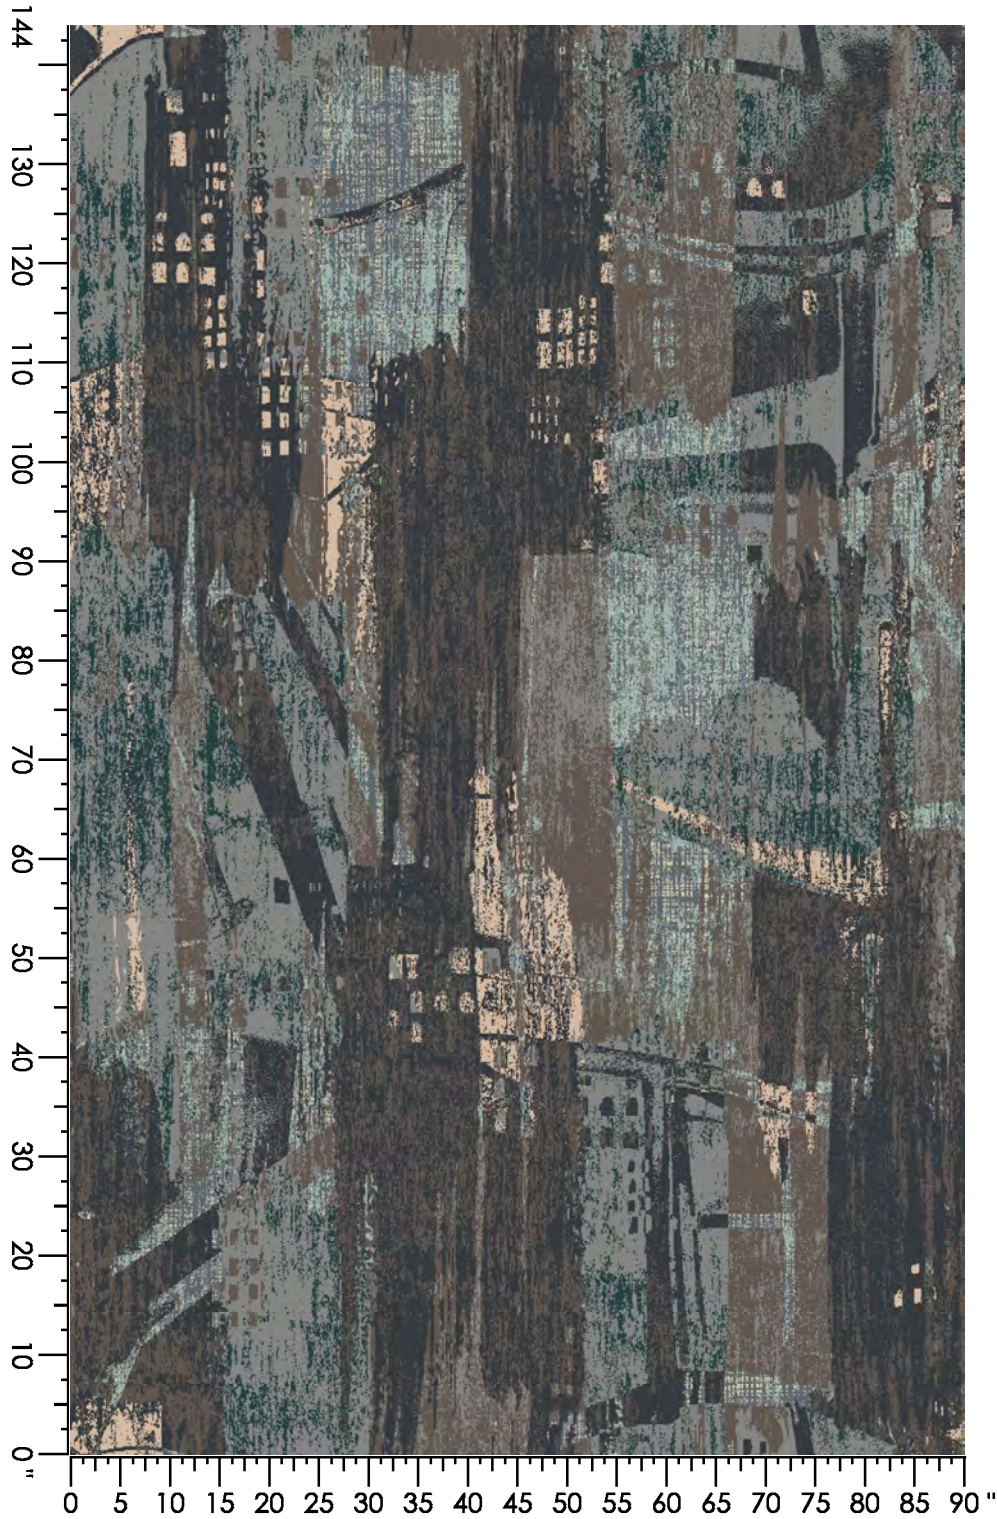

Design Number: LP2098

LD

Design Size: 36.00"W x 60.00"L

Repeat Type: SIDEMATCH

1 repeat shown- not to scale

2	4	5	6
8004C	3506C	3543C	8537C
66.09%	3.02%	0.67%	30.22%

Design Number: AX1091-

9 SG

Design Size: 78.86"W x 78.22"L

Repeat Type: STRAIGHT

1 repeat shown- not to scale

1	2	3	4	5
E555	M880	B982	D556	C558
35.67%	17.46%	27.41%	8.18%	11.27%

Design Number: AX1093-7

Design Size: 78.86"W x 108.00"L

Repeat Type:

1 repeat shown- not to scale

1	2	3	4	5	6	7	8
E554	E560	M989	D557	D761	H655	K763	G652
20.32%	30.67%	3.46%	16.51%	9.06%	6.37%	7.38%	6.23%

Design Number: AX1100-7 LD

Design Size: 157.71"W x 218.29"L

Repeat Type: SIDEMATCH

1 repeat shown- not to scale

1	2	3	4	5	6	7	8
M880	E552	B982	D556	C558	H655	D653	G660
11.93%	17.62%	6.39%	27.69%	15.90%	9.24%	8.23%	3.01%

Design Number: AX1102-8 KE

Design Size: 22.53"W x 22.50"L