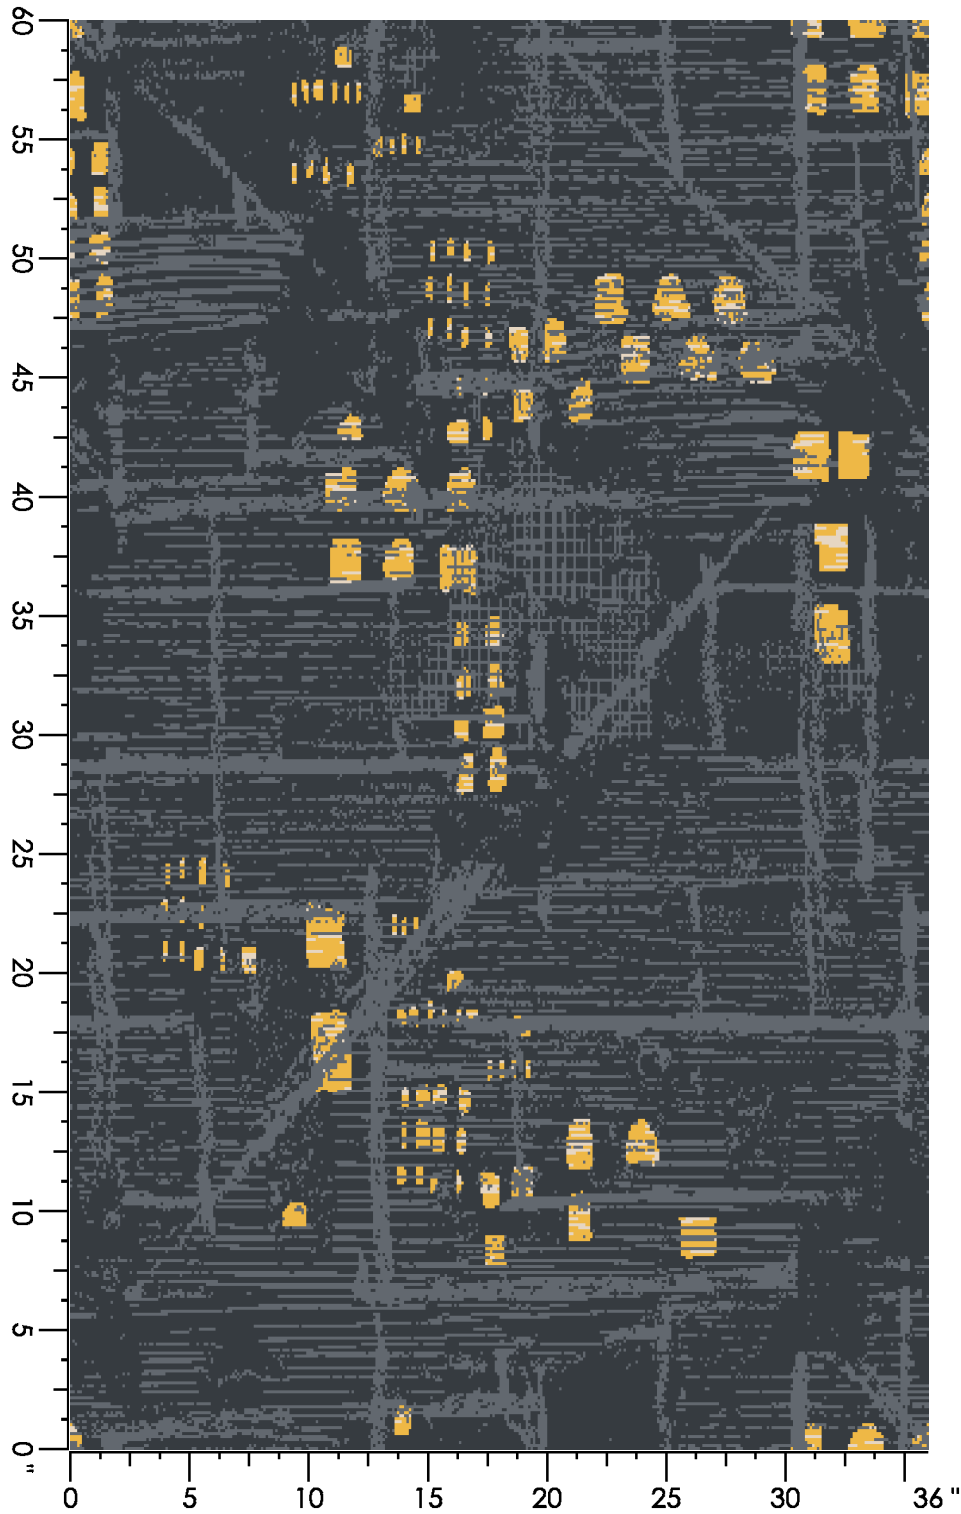

 **Tarkett** *Hospitality*

Design Number: LP2099

Design Size: 90.00"W x 144.00"L Repeat

Type: CORRIDOR WITH SIDEMATCH

1 repeat shown- not to scale

1	2	3	4	5	6	7	8
4089C	8004C	8522C	8537C	4525C	X391C	3523C	3537C
7.06%	29.22%	26.17%	5.99%	3.22%	23.77%	1.27%	3.30%

Design Number: LP2098

LD

Design Size: 36.00"W x 60.00"L

Repeat Type: SIDEMATCH

1 repeat shown- not to scale

2	4	5	6
8004C	3506C	3543C	8537C
66.09%	3.02%	0.67%	30.22%

Design Number: AX1091-

9 SG

Design Size: 78.86"W x 78.22"L

Repeat Type: STRAIGHT

1 repeat shown- not to scale

1	2	3	4	5
E555	M880	B982	D556	C558
35.67%	17.46%	27.41%	8.18%	11.27%

Design Number: AX1093-7

Design Size: 78.86"W x 108.00"L

Repeat Type:

1 repeat shown- not to scale

1	2	3	4	5	6	7	8
E554	E560	M989	D557	D761	H655	K763	G652
20.32%	30.67%	3.46%	16.51%	9.06%	6.37%	7.38%	6.23%

Design Number: AX1100-7 LD

Design Size: 157.71"W x 218.29"L