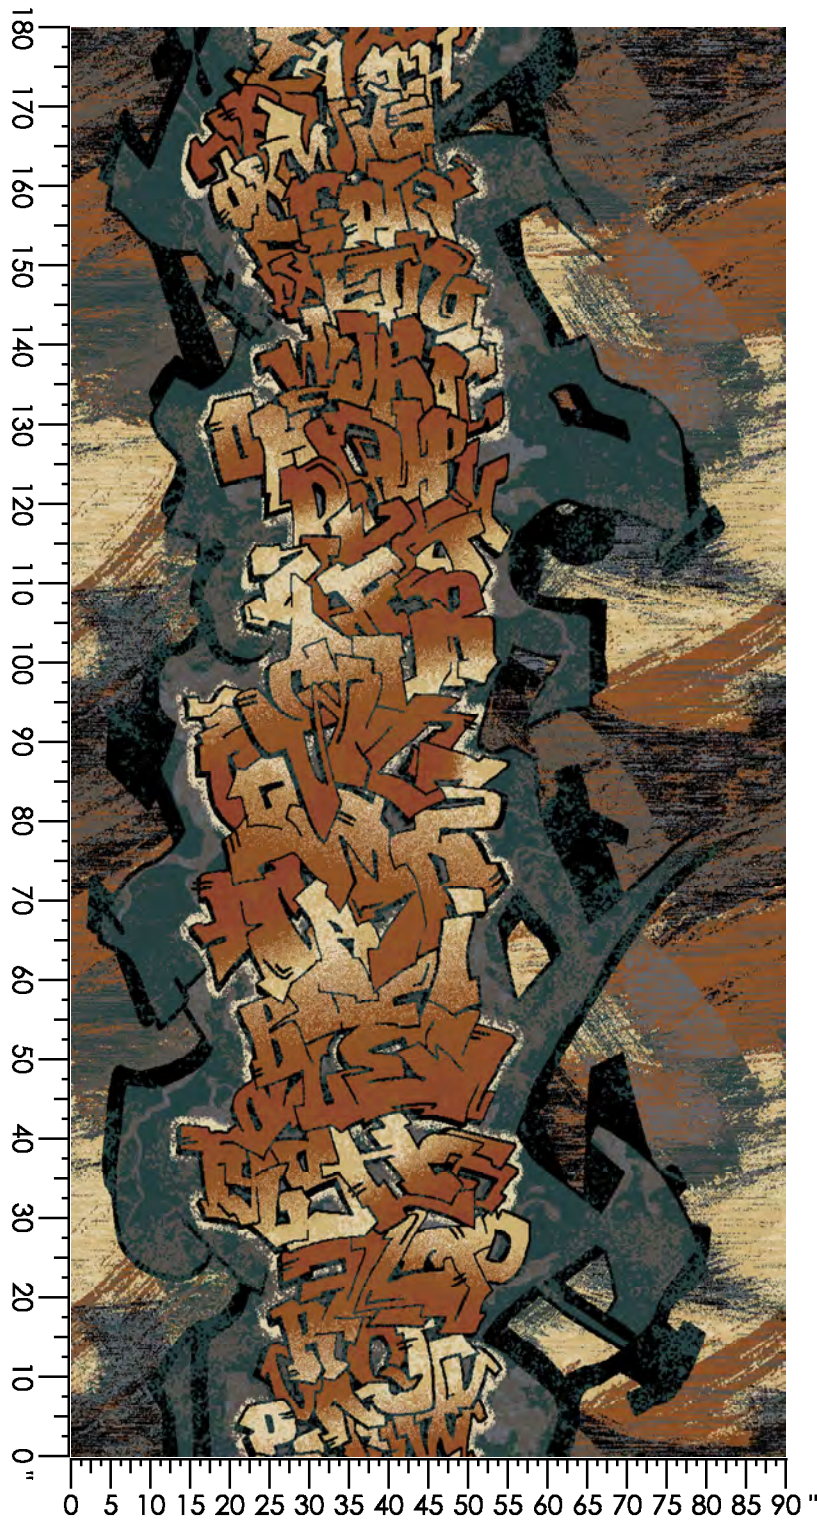

Design Number: LP2129 MO

Design Size: 90.00"W x 180.00"L

Repeat Type: SIDE MATCH

1 repeat shown- not to scale

1	2	3	4	5	6	7	8
8002C	4089C	8522C	8537C	3523C	3033C	3513C	2048C
17.57%	19.90%	15.39%	5.69%	6.55%	9.17%	21.61%	4.13%