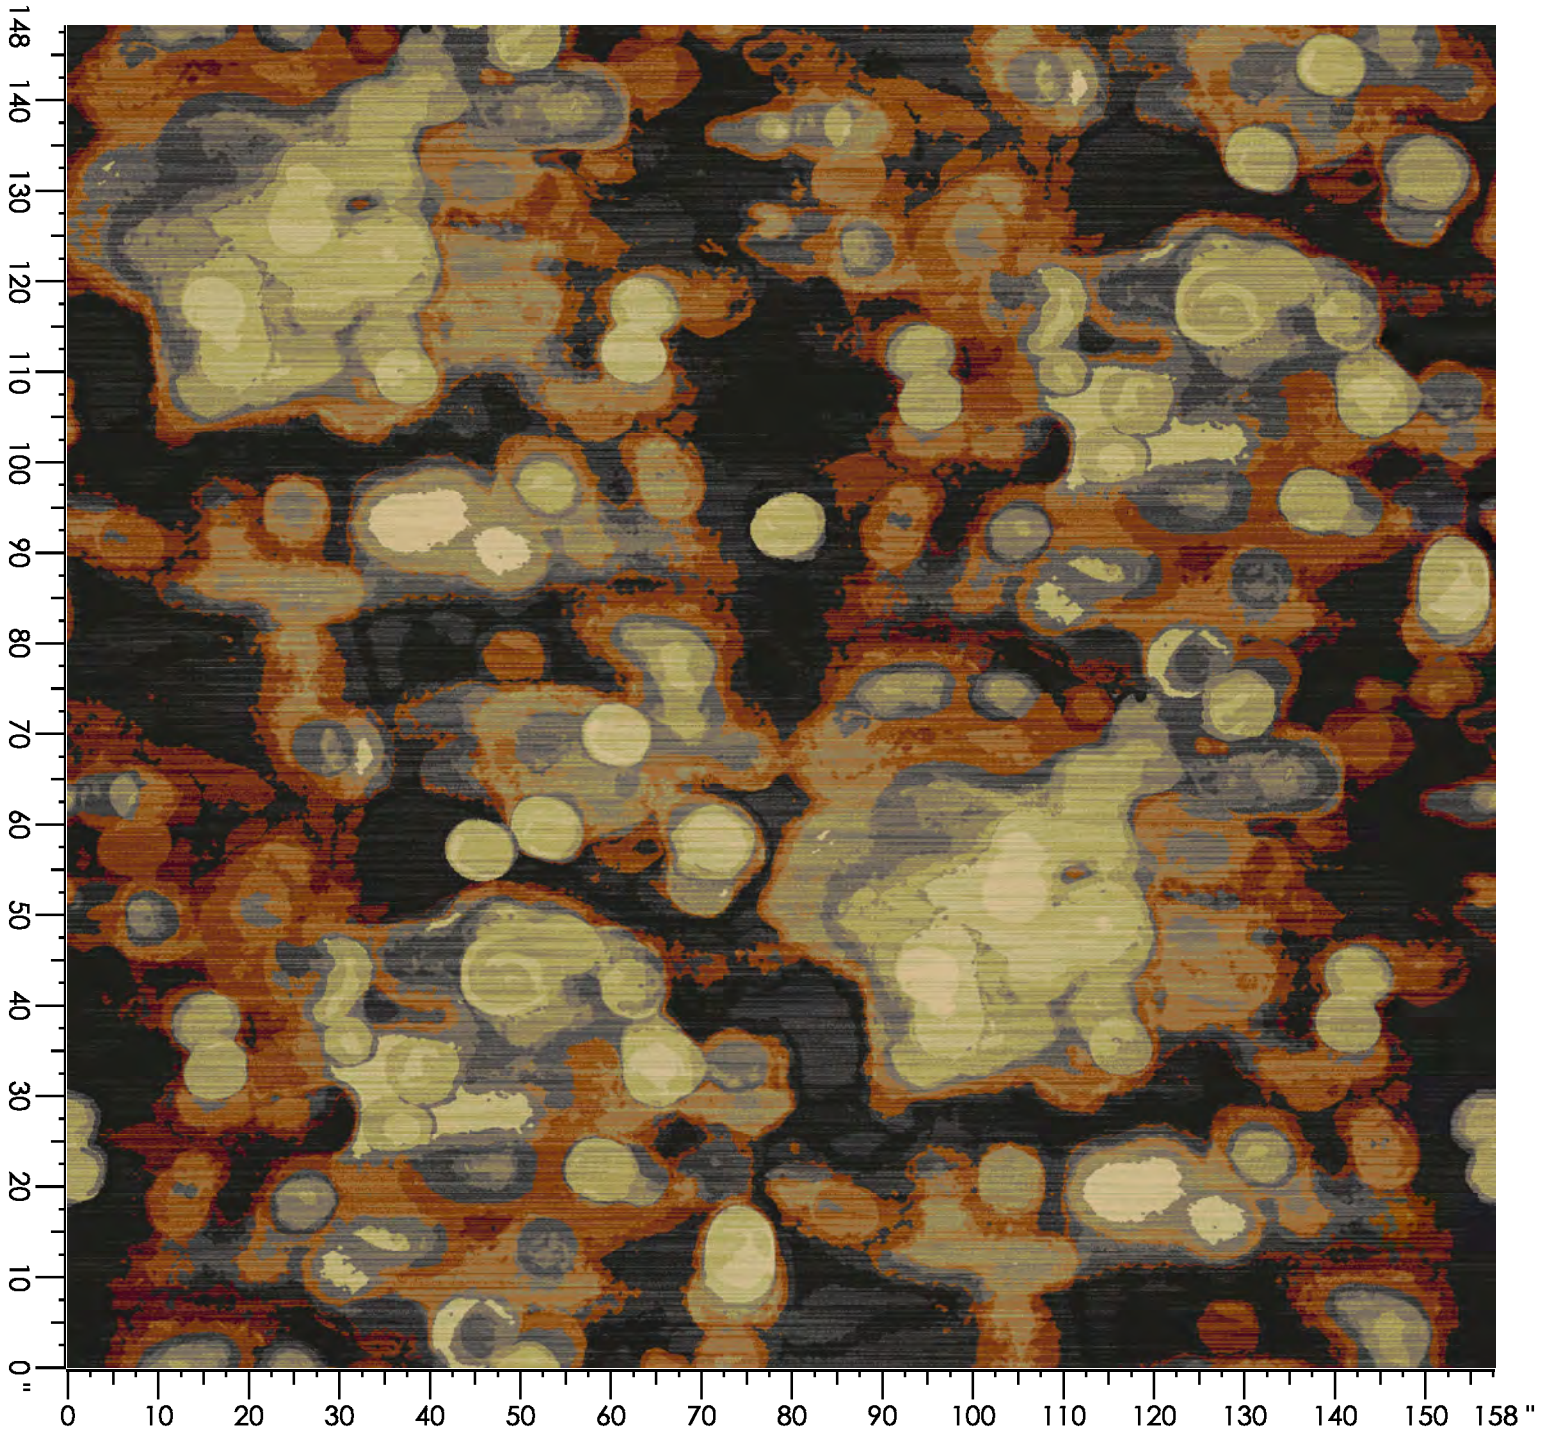

Design Number: LP2098

LD

Design Size: 36.00"W x 60.00"L

Repeat Type: SIDEMATCH

1 repeat shown- not to scale

2	4	5	6
8004C	3506C	3543C	8537C
66.09%	3.02%	0.67%	30.22%

Design Number: AX1091-

9 SG

Repeat Type: SIDEMATCH

1 repeat shown- not to scale

1	2	3	4	5	6	7	8
M880	E552	B982	D556	C558	H655	D653	G660
11.93%	17.62%	6.39%	27.69%	15.90%	9.24%	8.23%	3.01%

Design Number: AX1102-8 KE

Design Size: 22.53"W x 22.50"L

1 repeat shown- not to scale

Repeat Type: STRAIGHT

1	2	3	4	5	6	7	8	9
M880	E552	B982	D556	C558	H655	D653	G660	A556
22.55%	10.95%	8.12%	10.85%	11.18%	8.35%	6.24%	12.39%	9.37%

Design Number: AX1103-7

Design Size: 157.43"W x 209.86"L

Design Number: AX1105-8

Design Size: 157.71"W x 148.25"L

Repeat Type:

1 repeat shown- not to scale

1 E560 19.83%	2 D560 9.46%	3 C559 8.37%	4 C553 7.47%	5 K989 11.31%	6 H988 7.94%	7 K987 4.37%	8 A763 2.31%	9 C658 7.80%	10 C657 10.83%
11 K657 8.59%	12 G656 1.72%								