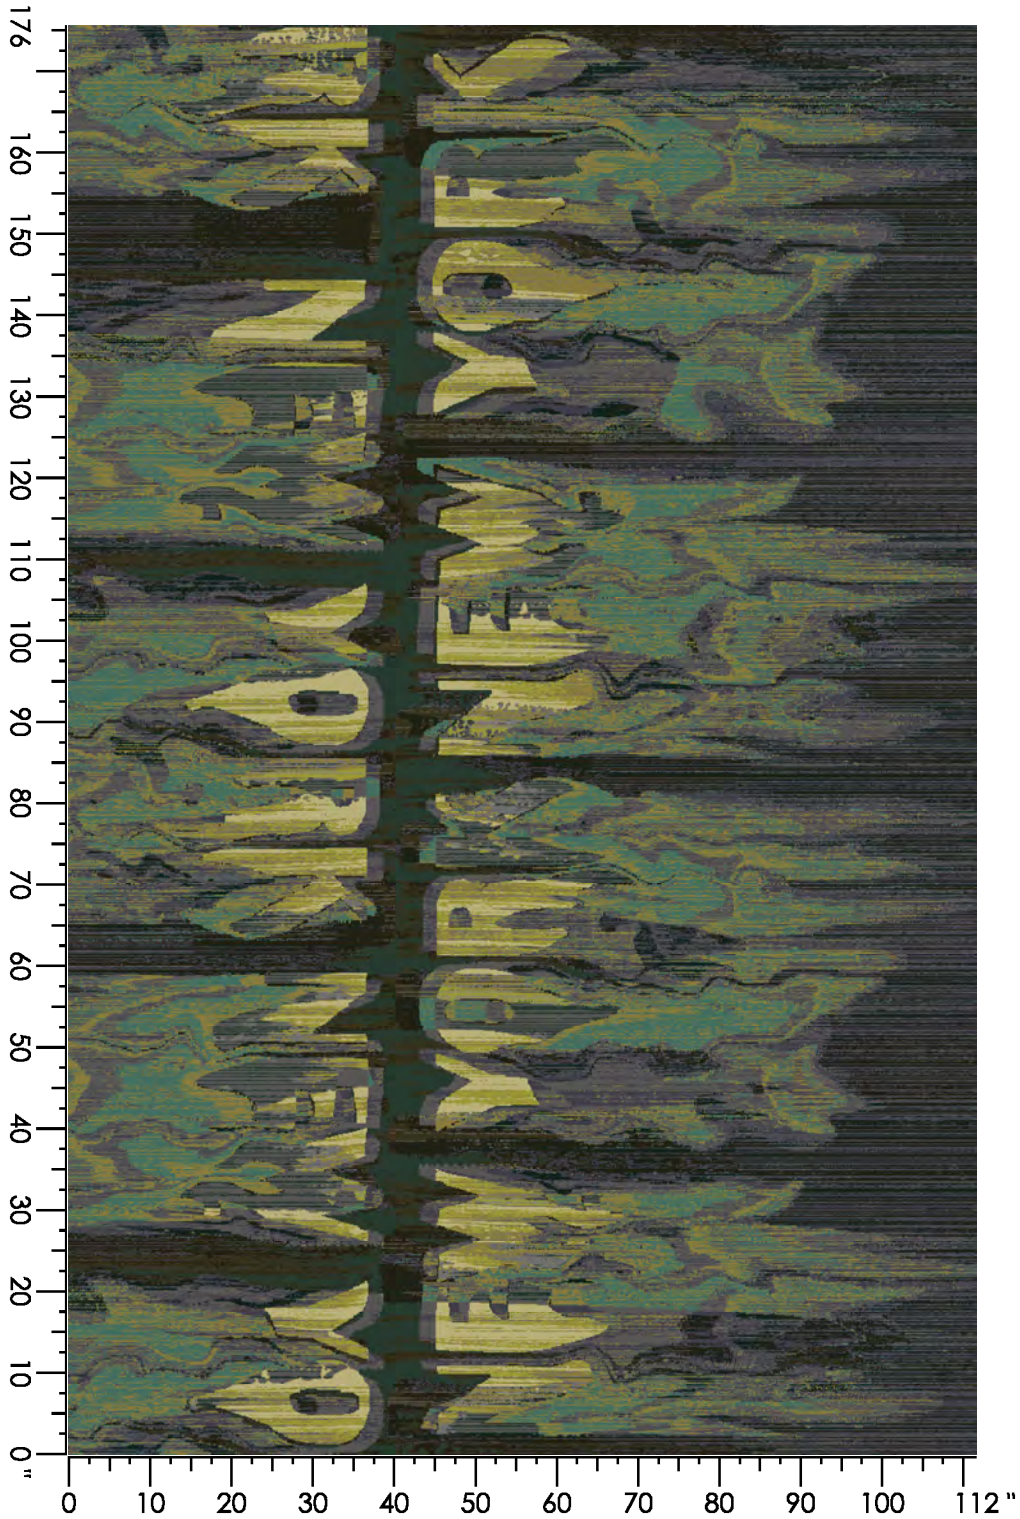

Design Number: AX1106-8

Design Size: 111.57"W x 175.63"L

Repeat Type:

1 repeat shown- not to scale

1 E558 5.79%	2 N988 10.18%	3 N989 3.35%	4 A983 5.49%	5 D561 18.29%	6 D557 21.95%	7 D556 1.49%	8 C559 0.31%	9 L983 11.83%	10 L987 15.00%
11 D987 3.19%	12 K987 3.14%