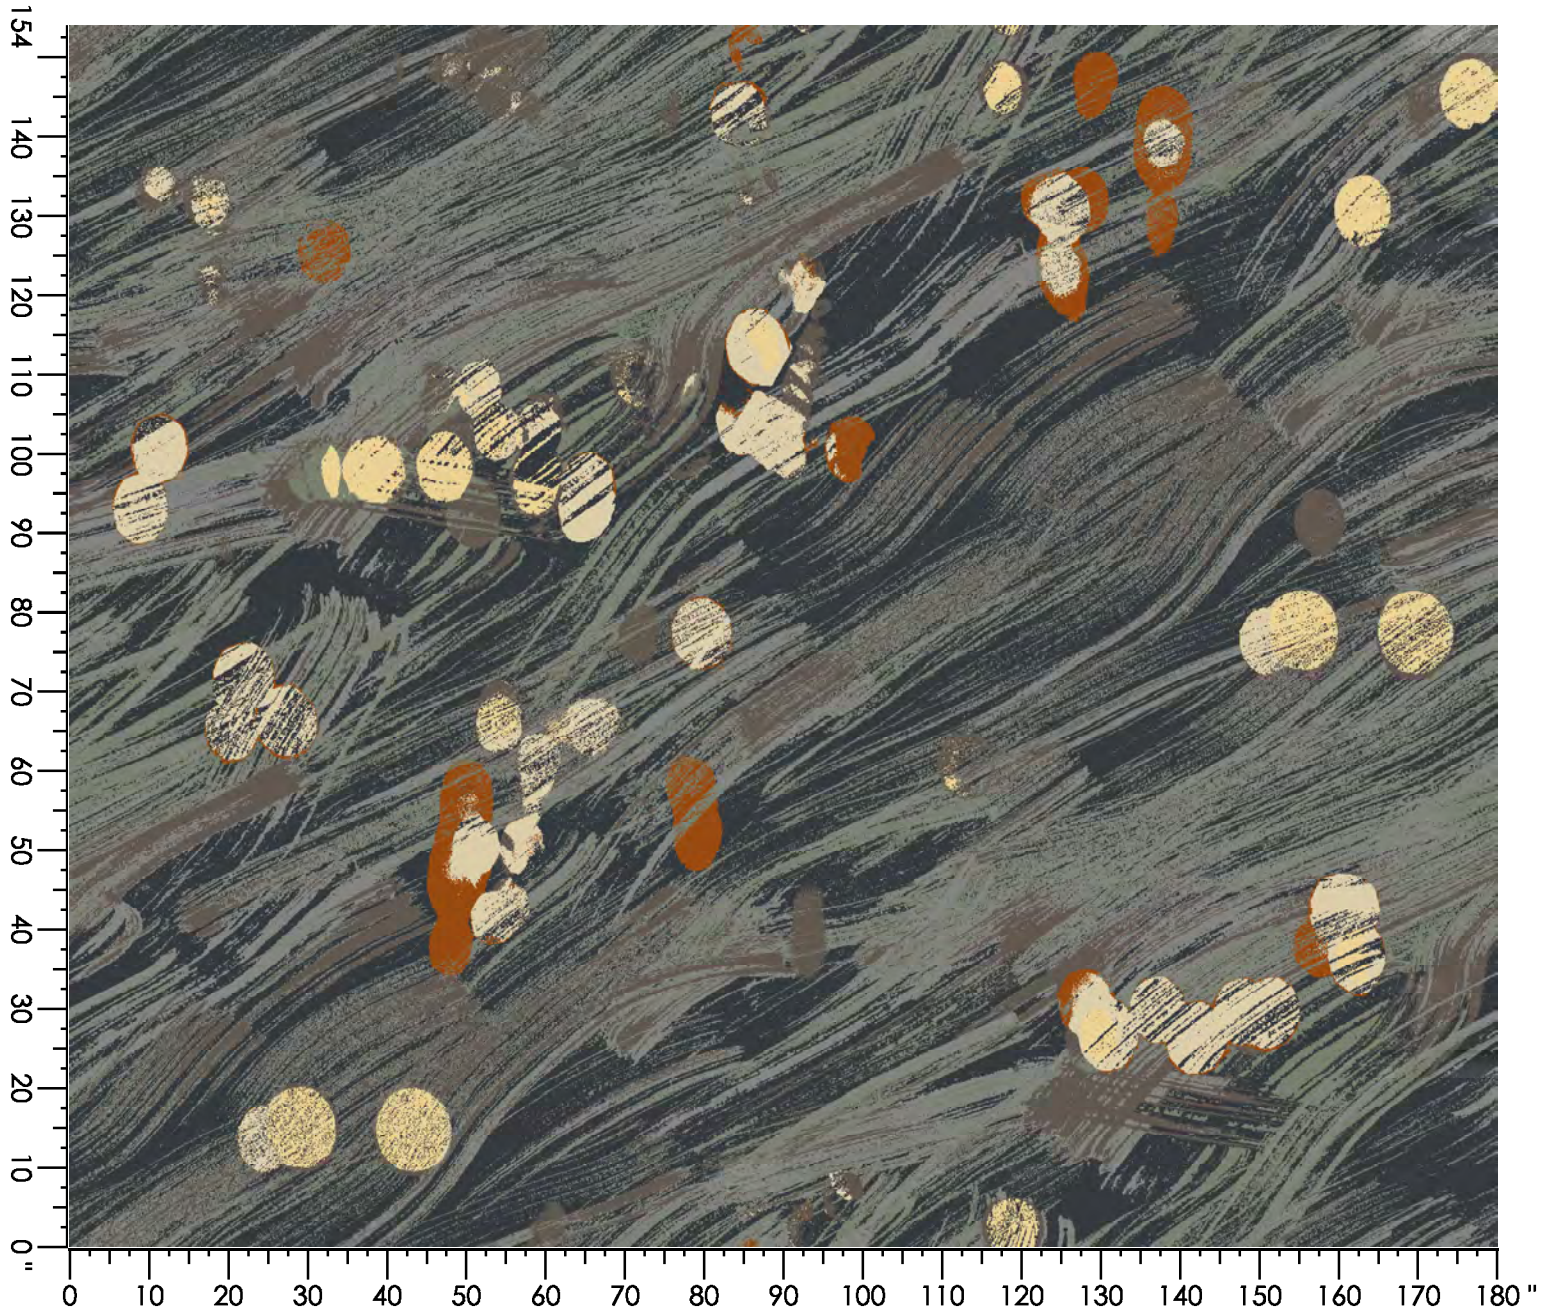

Design Number: LP2100

Design Size: 180.00"W x 154.00"L

Repeat Type: SIDEMATCH

1 repeat shown- not to scale

1	2	3	4	5	6	7
8004C	8522C	3513C	8527C	X391C	3523C	3033C
37.81%	14.71%	1.67%	21.08%	18.97%	3.67%	2.09%