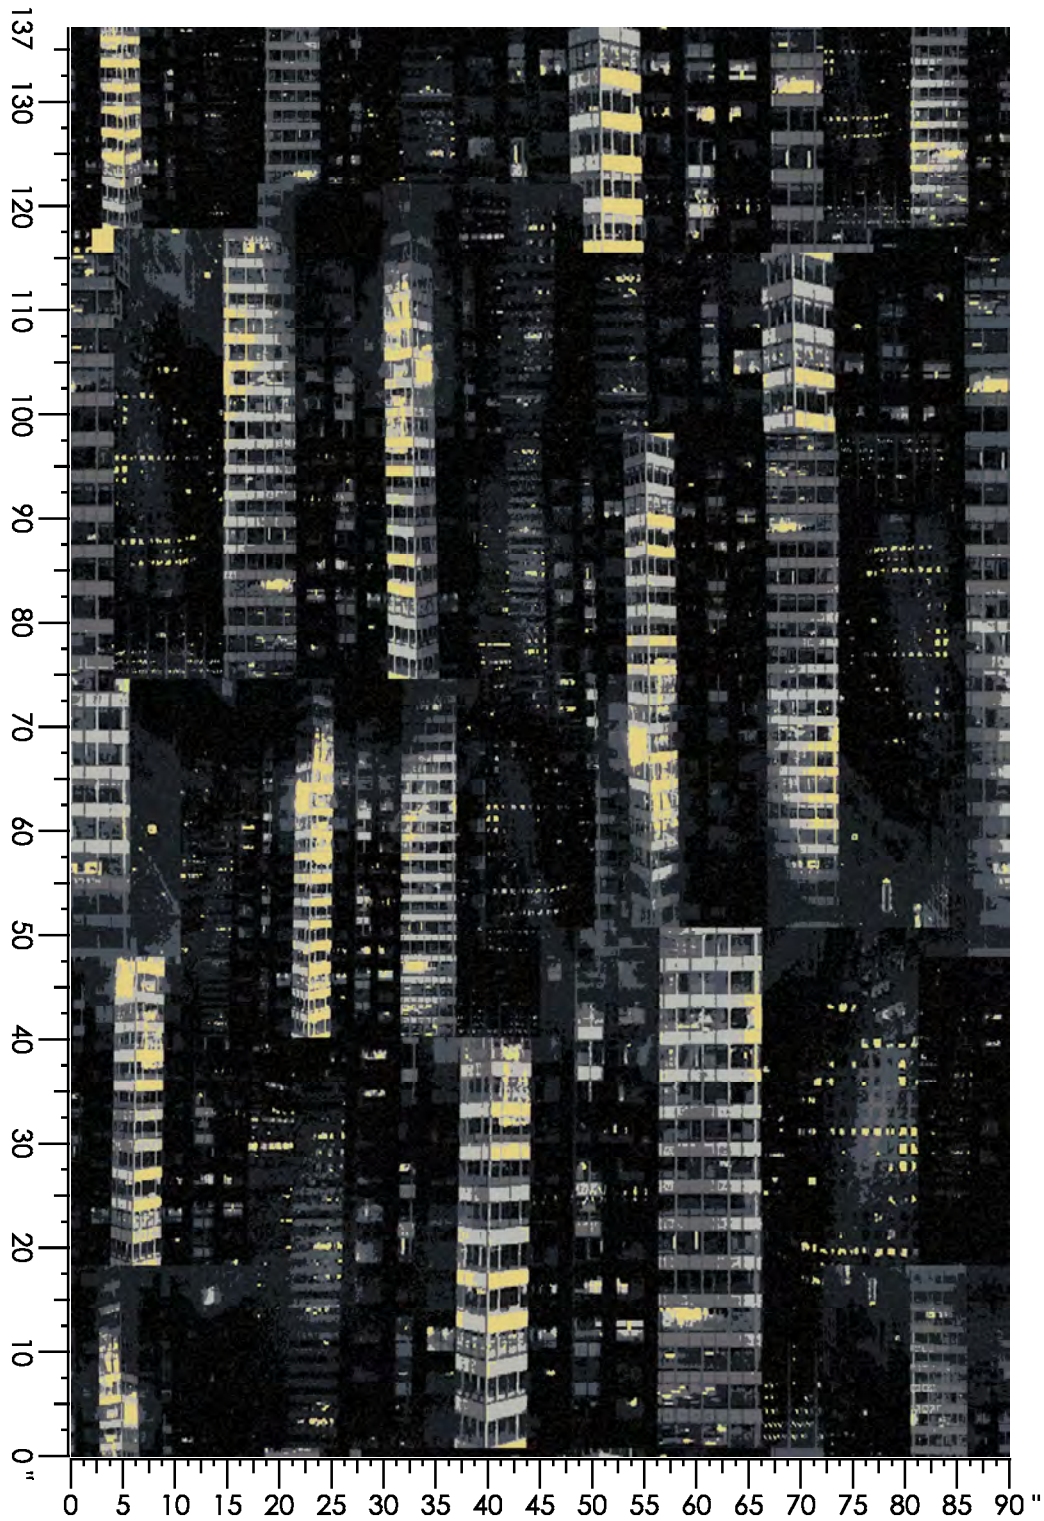

Design Number: IN6-302 MK

Design Size: 90.00"W x 137.14"L

Repeat Type:

1 repeat shown- not to scale

1	2	4	21	22	23	25	26
8002C	X394C	8531C	8002L	X394L	8004L	8533L	3507L
31.88%	19.04%	7.30%	14.02%	8.47%	10.66%	5.77%	2.86%