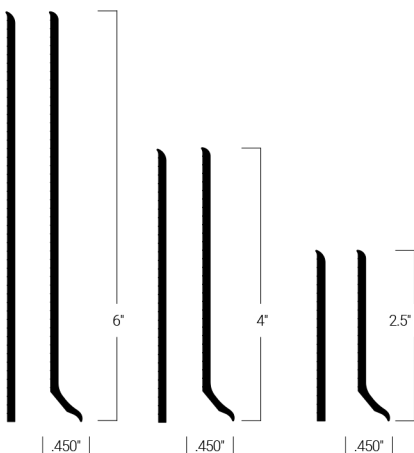

**Traditional Wall Base and TightLock® Wall Base Systems**

A part of **ReStart®** program

**Phthalate free**, except for recycled materials

**FloorScore®** certified and meets CA 01350\*

**Recycled Content**  
Pre-consumer 14%

TVOC ≤ 100 µg/m<sup>3</sup>

**adhesives** pg. 196

**Traditional Vinyl + Rubber Wall Base.  
Keep it simple.**

We know there's a time and a place for straightforward, no-nonsense options. That's why our Traditional Wall Base is basic, but better. With durable construction and multiple options for height and color, our Traditional Wall Base has everything you need. And nothing you don't.

**TRADITIONAL**

3 standard heights: 2.5" (64 mm), 4" (102 mm), 6" (153 mm) or 4.5" (114 mm) inDC only

Available in Duracove Rubber (type TP) 1/8" (3.175 mm) and vinyl (type TV) .080" (2 mm) or 1/8" (3.175 mm)

Standard heights available in toe or toeless

4' sections and coils available  
Manufactured inside and outside corners available  
4.5", 8", 9" and 10" heights are special order; call for details  
4.5" in Duracove only