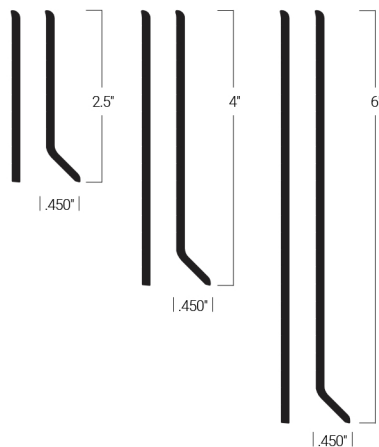

A part of ReStart® program

TVOC ≤ 10 µg/m³

Cradle to Cradle certified

Rapidly Renewable Resources

All profiles 2.3%

3 standard heights: 2.5" (64 mm),
4" (102 mm) or 6" (153 mm)

Thermoset rubber (type TS) 1/8" (3.175 mm)

Standard heights available in toe or toeless

4' sections and coils available

Manufactured inside and outside corners available

BaseWorks® Thermoset Rubber Wall Base.

A natural fusion of aesthetics, performance and sustainability, BaseWorks® rubber wall base delivers pure, uniform color and an attractive matte finish. Its flexibility makes installation quick, easy and inexpensive. Plus, it won't fade, crack or separate from the wall.

color palette availability
See Color Guide for Availability
*Not available in metallic colors

Tarkett Wall Bases. Tie it together.

The connecting space between wall and floor presents an opportunity to add color, pattern, clean lines, lasting protection—or all of the above. With the most comprehensive collection of wall borders in the country, we make it easy to unify your space with the perfect finishing touch.